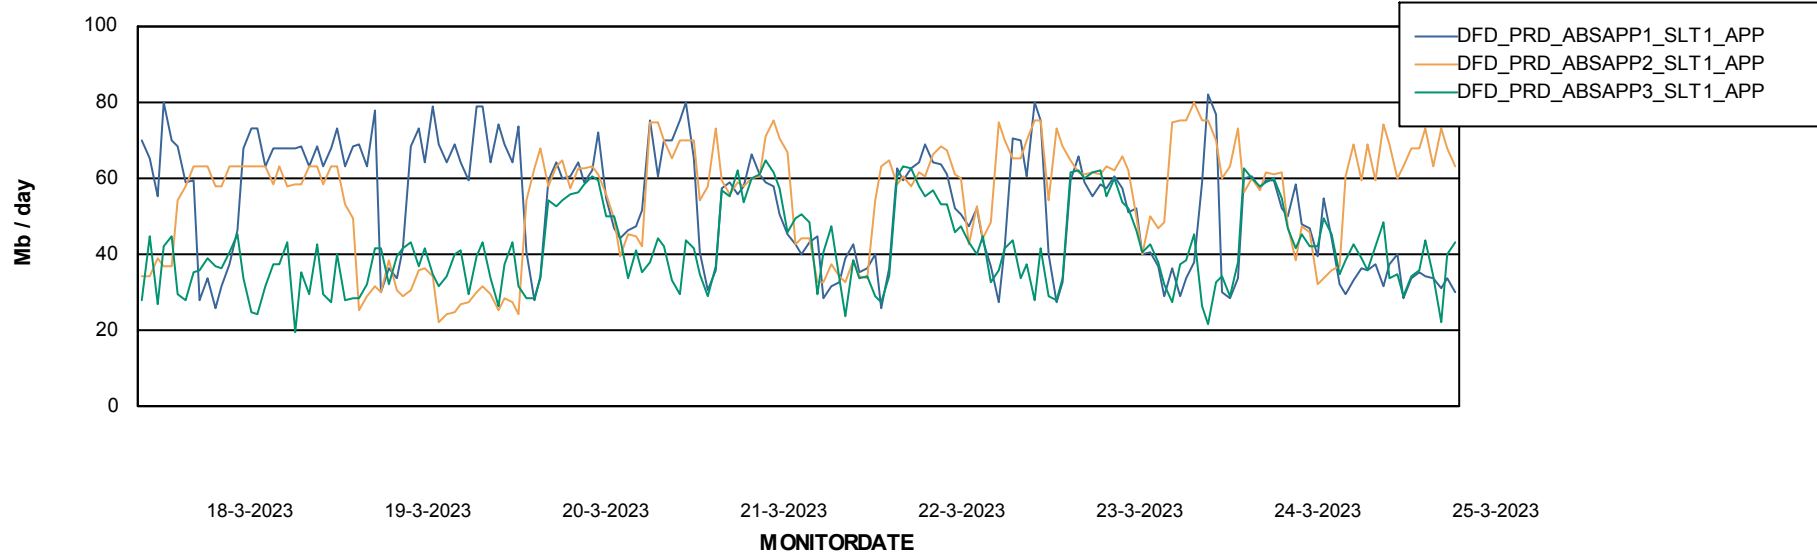

ABSolute Application Server Services

Avg memory used per ABS Server Service