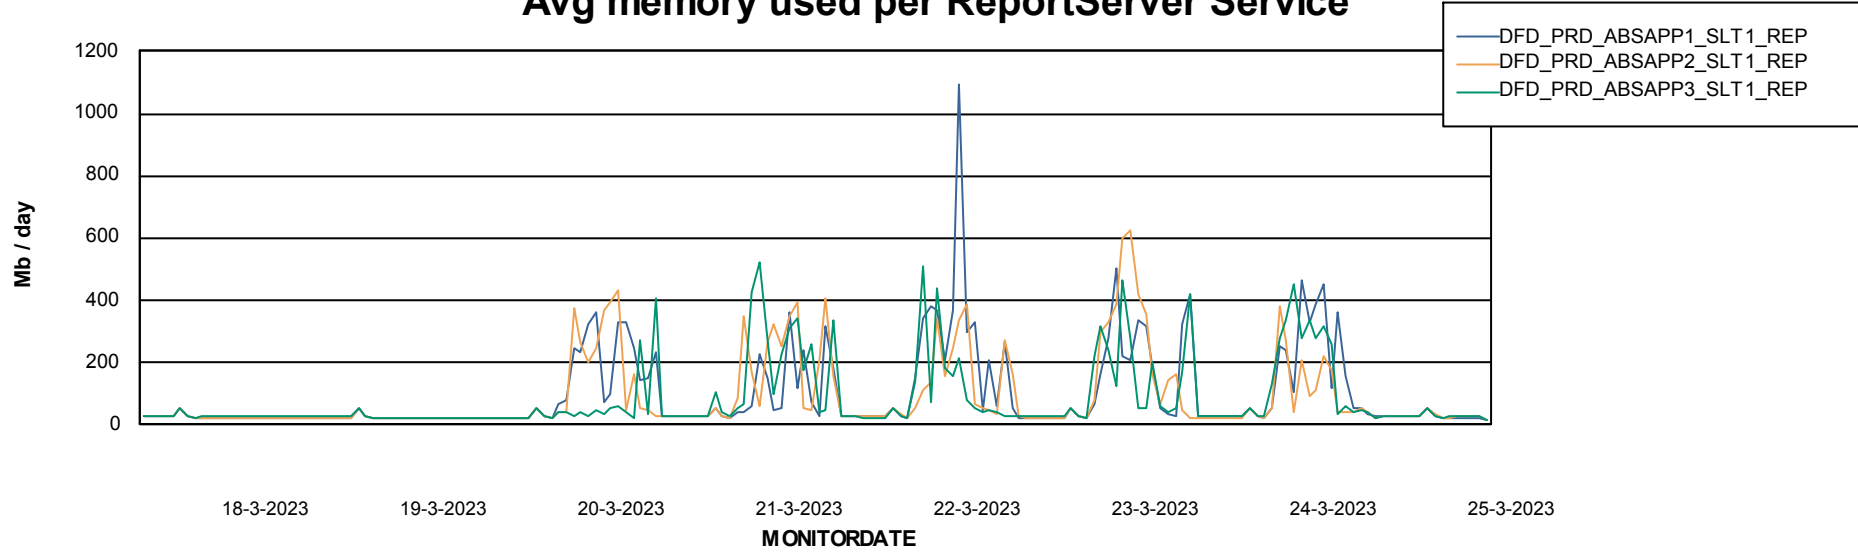

ABSSolute Application ReportServer Services

Avg memory used per ReportServer Service