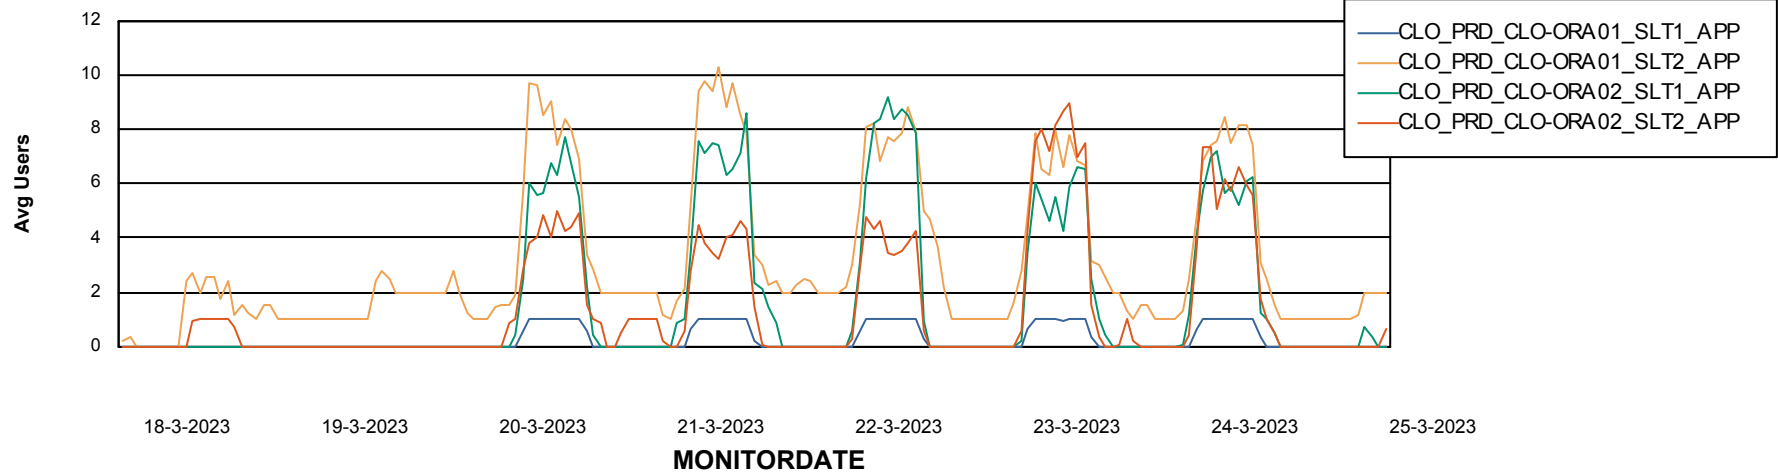

Avg users per day per ABS server