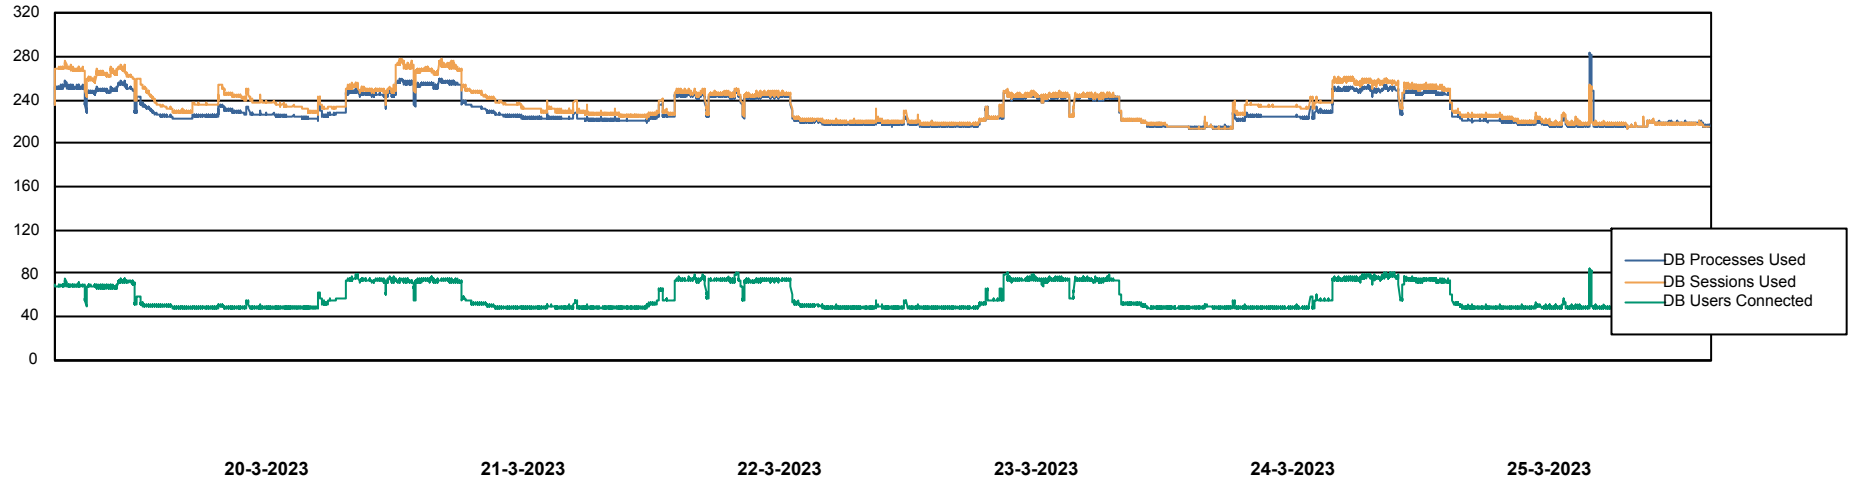

Database Performance CLODB_PRD_CLO-ORA01