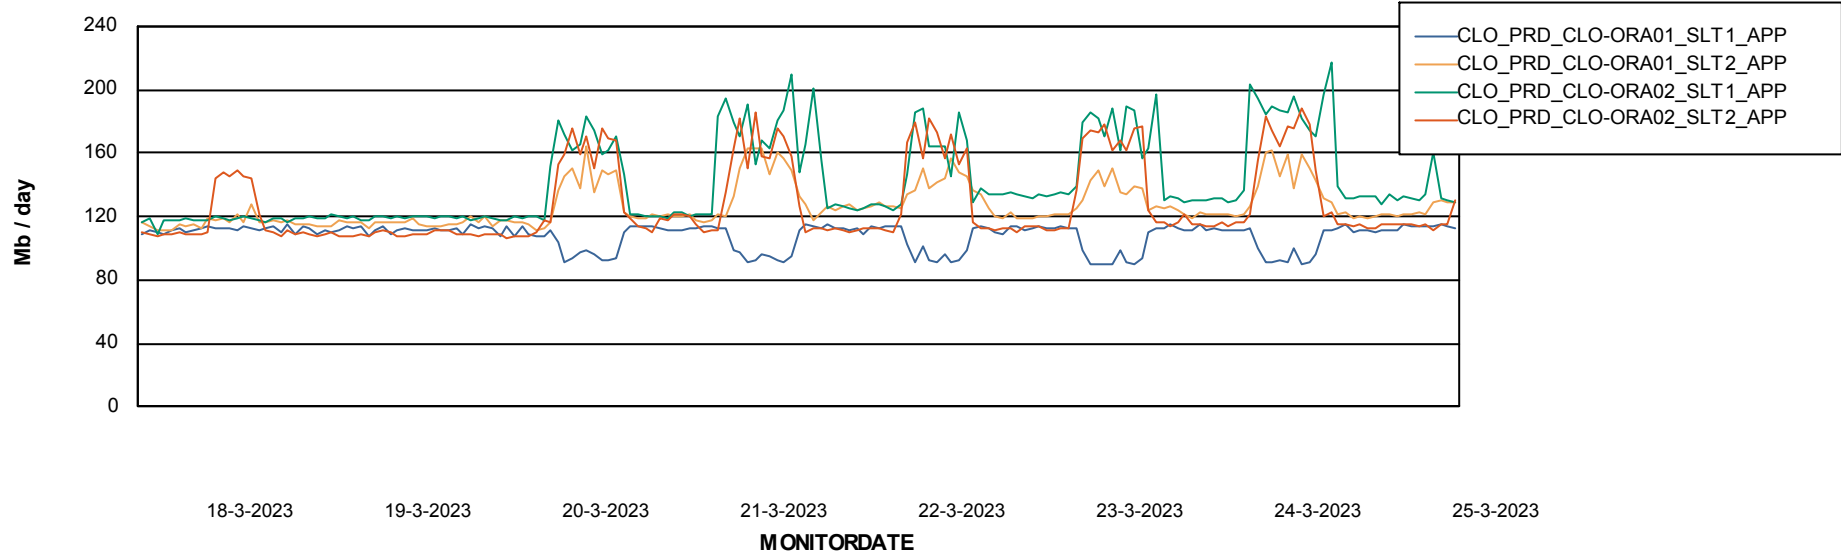

ABSSolute Application Server Services

Avg memory used per ABS Server Service