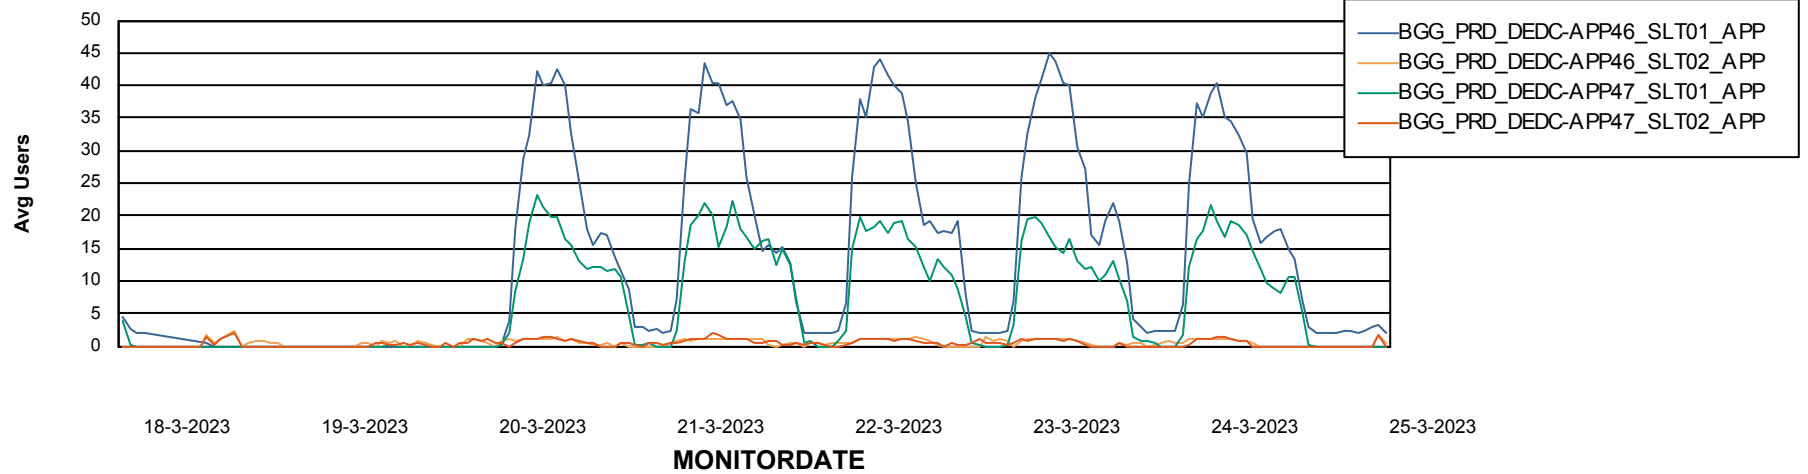

Date	Tablespace Name	Filesize (Gb)	Usedsize (Gb)	Percentage free
25-3-2023	ABSDATA	550	439	20
	INDX	38	18	53
24-3-2023	ABSDATA	550	439	20
	INDX	38	18	53
23-3-2023	ABSDATA	550	438	20
	INDX	38	18	53
22-3-2023	ABSDATA	550	438	20
	INDX	38	18	53
21-3-2023	ABSDATA	550	437	21
	INDX	38	18	53
20-3-2023	ABSDATA	550	436	21
	INDX	38	18	53
19-3-2023	ABSDATA	550	435	21
	INDX	38	18	54

Weekly SLA Customer Report

Customer BGG_Production
Database ID 162

ABSSolute Application Server Services

Avg memory used per ABS Server Service

Avg users per day per ABS server

Weekly SLA Customer Report

Customer BGG_Production
Database ID 162