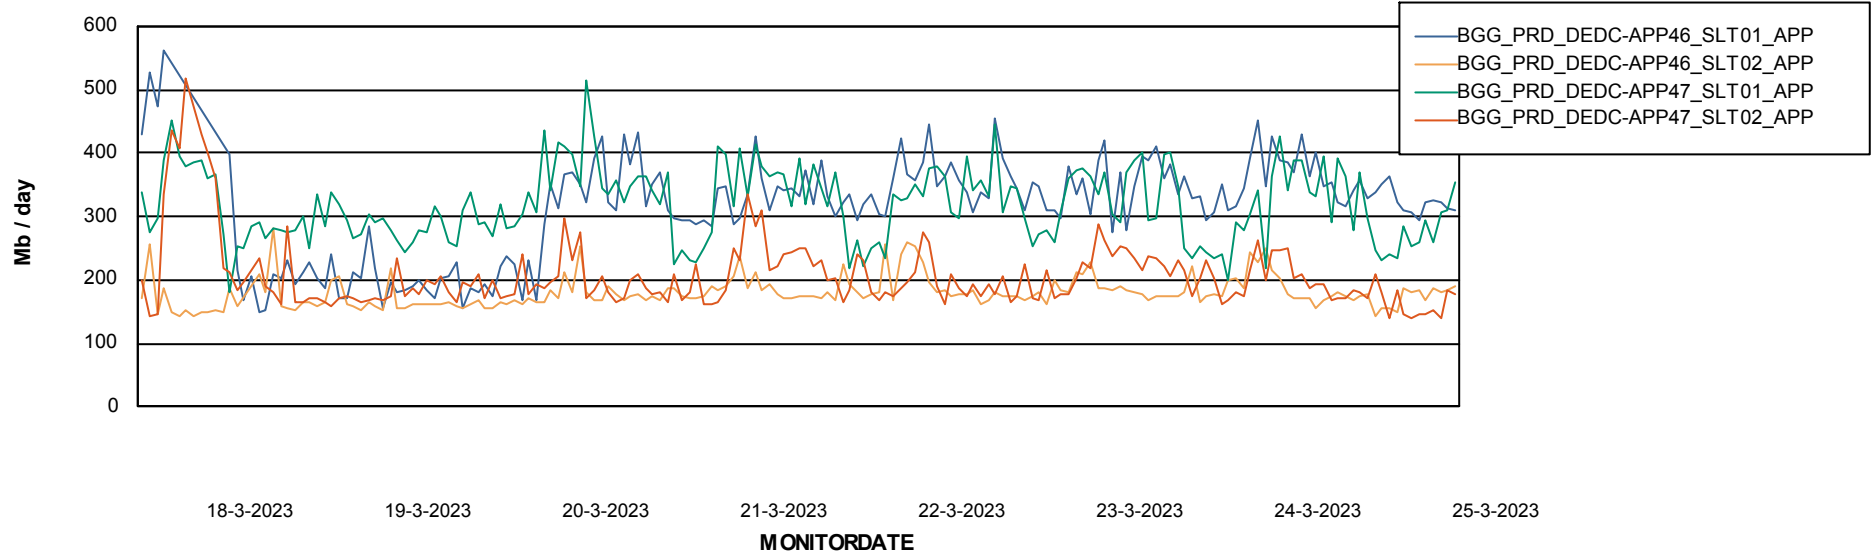

DB Processes Max 0
DB Processes Max 1,000

Weekly SLA Customer Report

Customer BGG_Production
 Database ID 162

DATABASE SIZE BGG_PRD_DEDC-DB07_DB_Production

Database growth over last month

Database Tablespace BGG_PRD_DEDC-DB07_DB_Production

Date	Tablespace Name	Filesize (Gb)	Usedsize (Gb)	Percentage free
25-3-2023	ABSDATA	550	439	20
	INDX	38	18	53
24-3-2023	ABSDATA	550	439	20
	INDX	38	18	53
23-3-2023	ABSDATA	550	438	20
	INDX	38	18	53
22-3-2023	ABSDATA	550	438	20
	INDX	38	18	53
21-3-2023	ABSDATA	550	437	21
	INDX	38	18	53
20-3-2023	ABSDATA	550	436	21
	INDX	38	18	53
19-3-2023	ABSDATA	550	435	21
	INDX	38	18	54

Weekly SLA Customer Report

Customer BGG_Production
Database ID 162

ABSSolute Application Server Services

Avg memory used per ABS Server Service

Avg users per day per ABS server

Weekly SLA Customer Report

Customer BGG_Production
Database ID 162