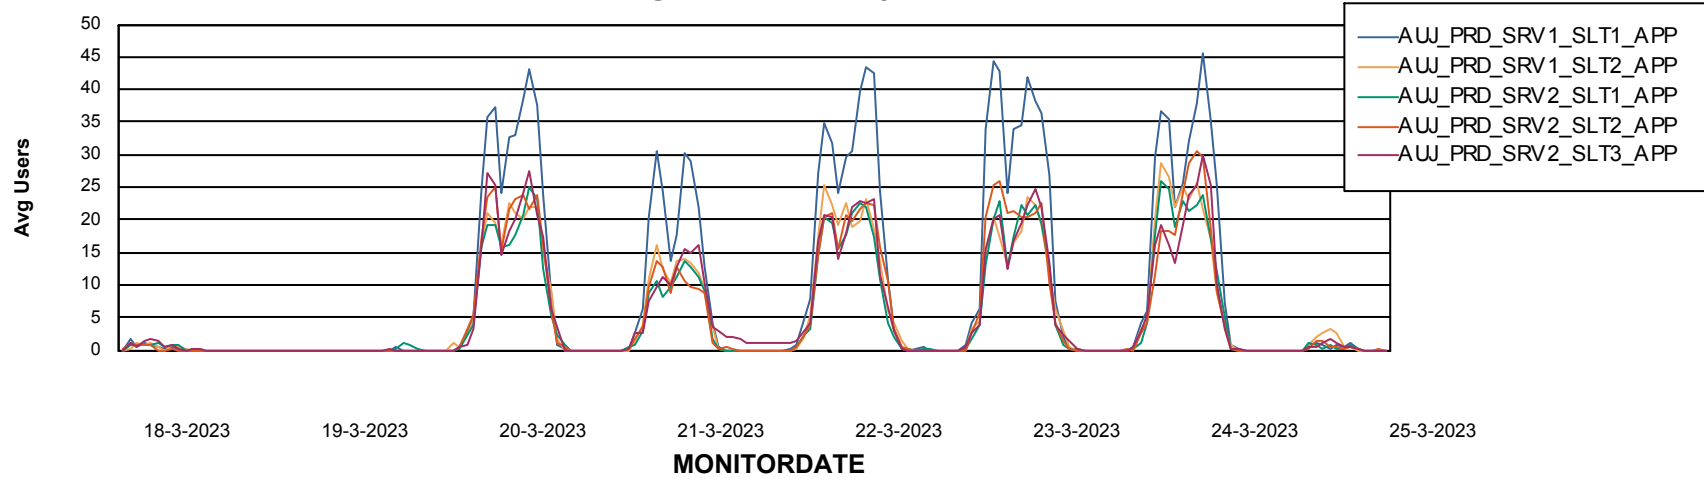

Weekly SLA Customer Report

Customer AUJ Production
Database ID 41

ABSSolute Application Server Services

Avg memory used per ABS Server Service

Avg users per day per ABS server

Weekly SLA Customer Report

Customer AUJ Production
Database ID 41