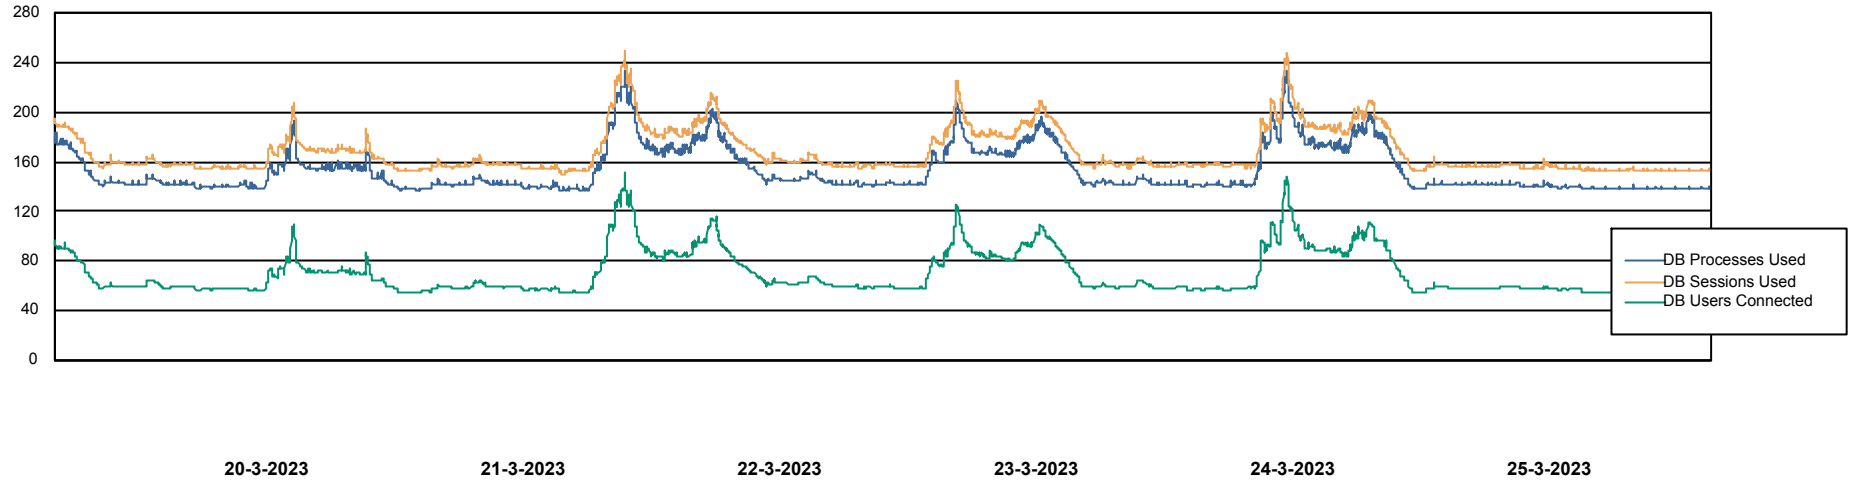

Weekly SLA Customer Report

Customer AUJ Production
Database ID 41

Database Performance AUJ Prod. BI DB (PABSBI1 server)

Weekly SLA Customer Report

Customer AUJ Production
Database ID 41

Database Performance AUJ_DB1_Primary