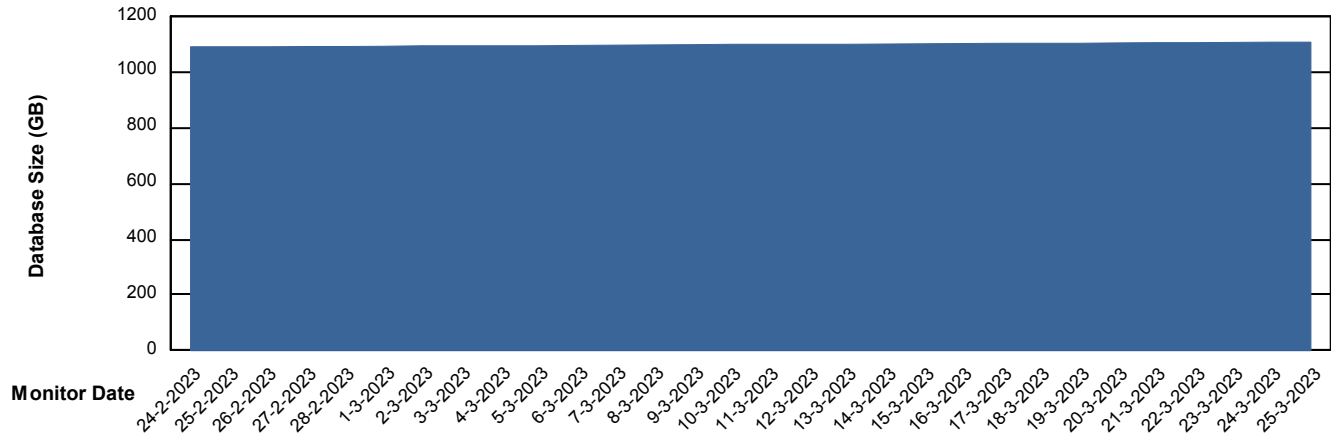

Weekly SLA Customer Report

Customer AUJ Production
Database ID 41

DATABASE SIZE AUJ Prod. BI DB (PABSBI1 server)

Database growth over last month

DATABASE SIZE AUJ_DB1_Primary

Database growth over last month