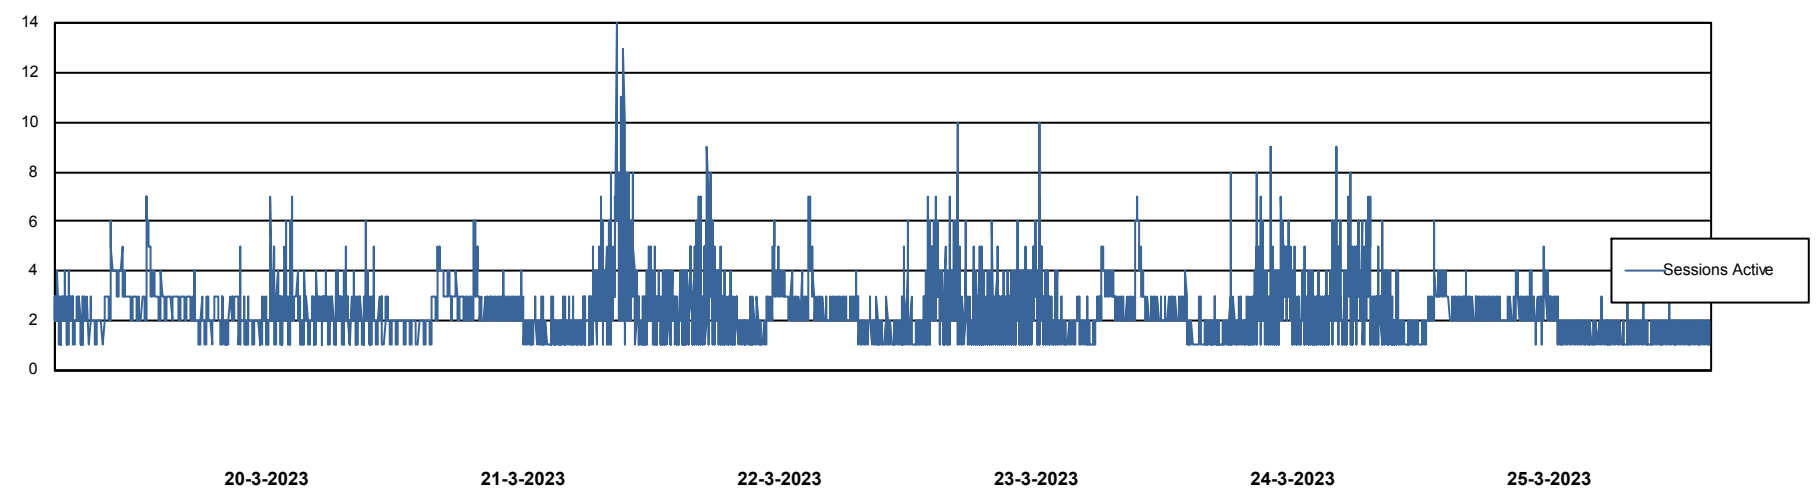

Weekly SLA Customer Report

Customer AUJ Production
Database ID 41

Database Performance AUJ Prod. BI DB (PABSBI1 server)

Weekly SLA Customer Report

Customer AUJ Production
Database ID 41

Database Performance AUJ_DB1_Primary