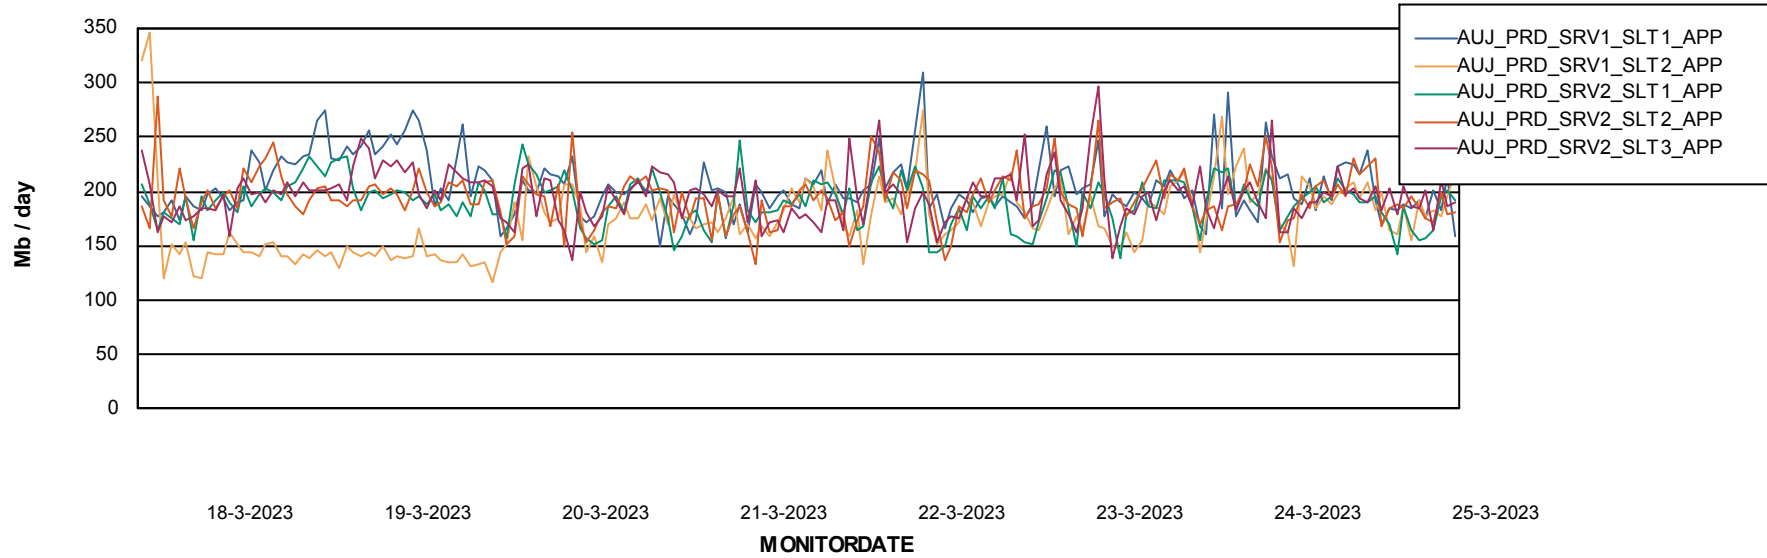

ABSSolute Application Server Services

Avg memory used per ABS Server Service