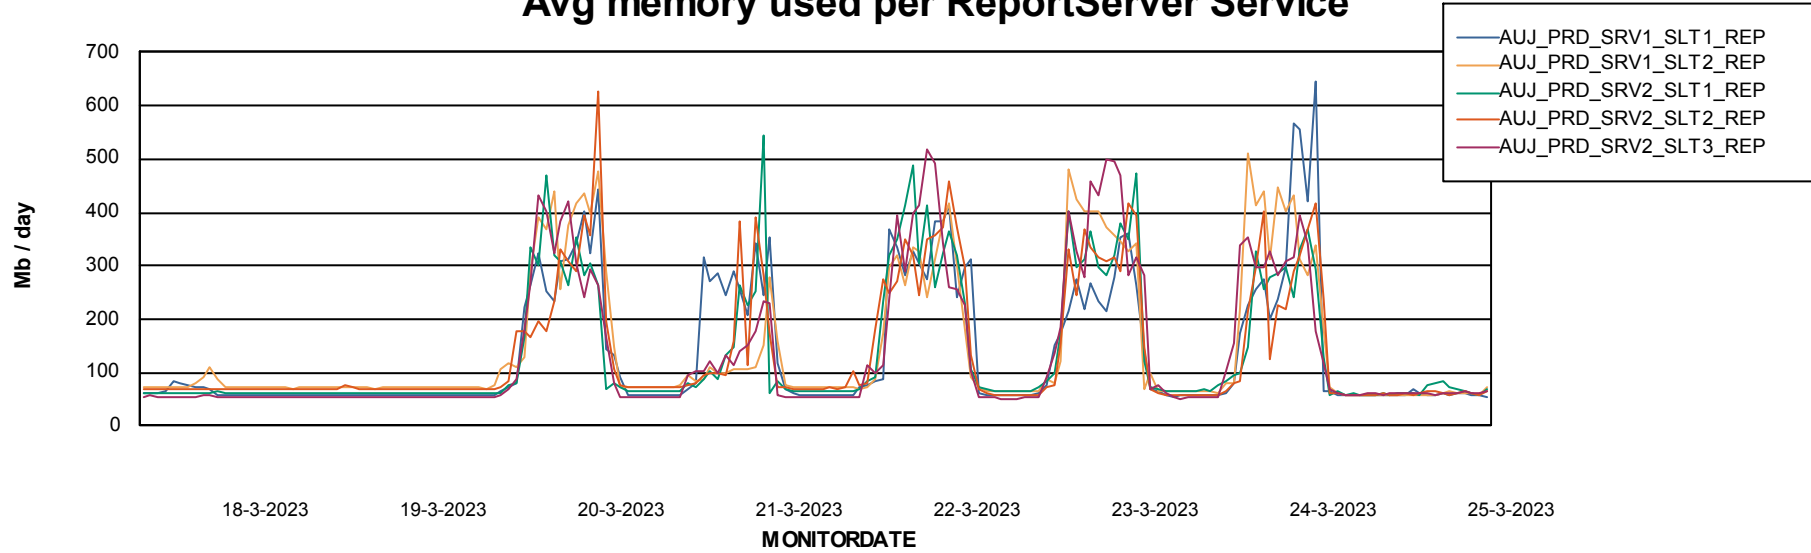

ABSSolute Application ReportServer Services

Avg memory used per ReportServer Service