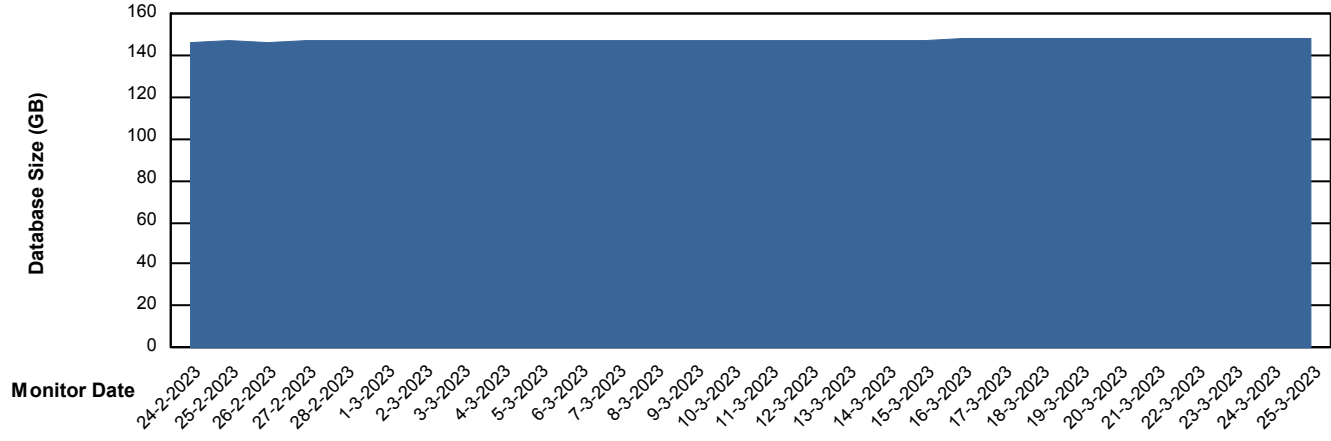

DATABASE SIZE AUJ Prod. BI DB (PABSBI1 server)

Database growth over last month