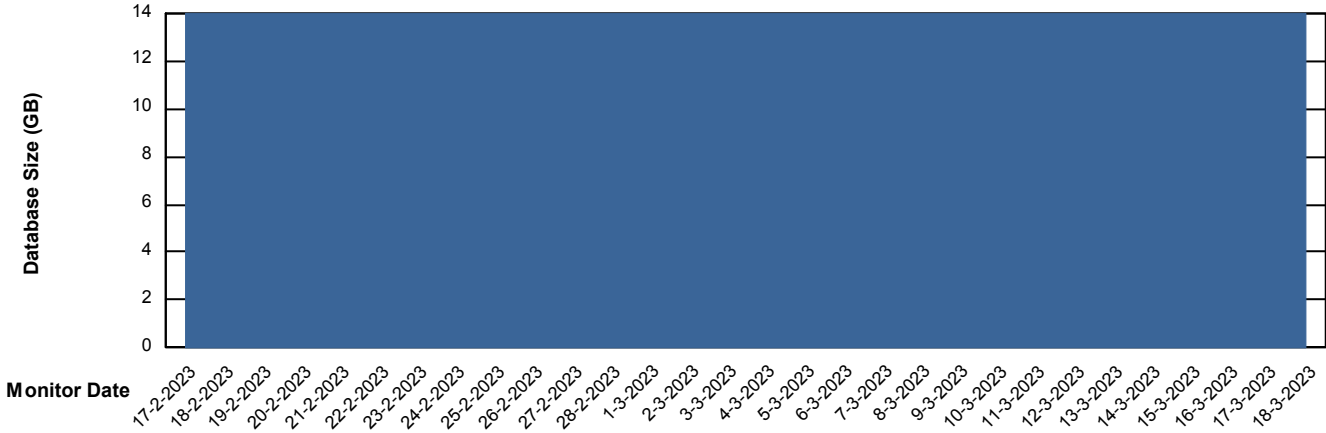

Database growth over last month

Database Tablespace XMX_PROD_ABSDB01_PRDB

Date	Tablespace Name	Filesize (Gb)	Usedsize (Gb)	Percentage free
18-3-2023	ABSDATA	4	1	66
	INDX	8	0	100
17-3-2023	ABSDATA	4	1	66
	INDX	8	0	100
16-3-2023	ABSDATA	4	1	66
	INDX	8	0	100
15-3-2023	ABSDATA	4	1	66
	INDX	8	0	100
14-3-2023	ABSDATA	4	1	66
	INDX	8	0	100
13-3-2023	ABSDATA	4	1	66
	INDX	8	0	100
12-3-2023	ABSDATA	4	1	66
	INDX	8	0	100