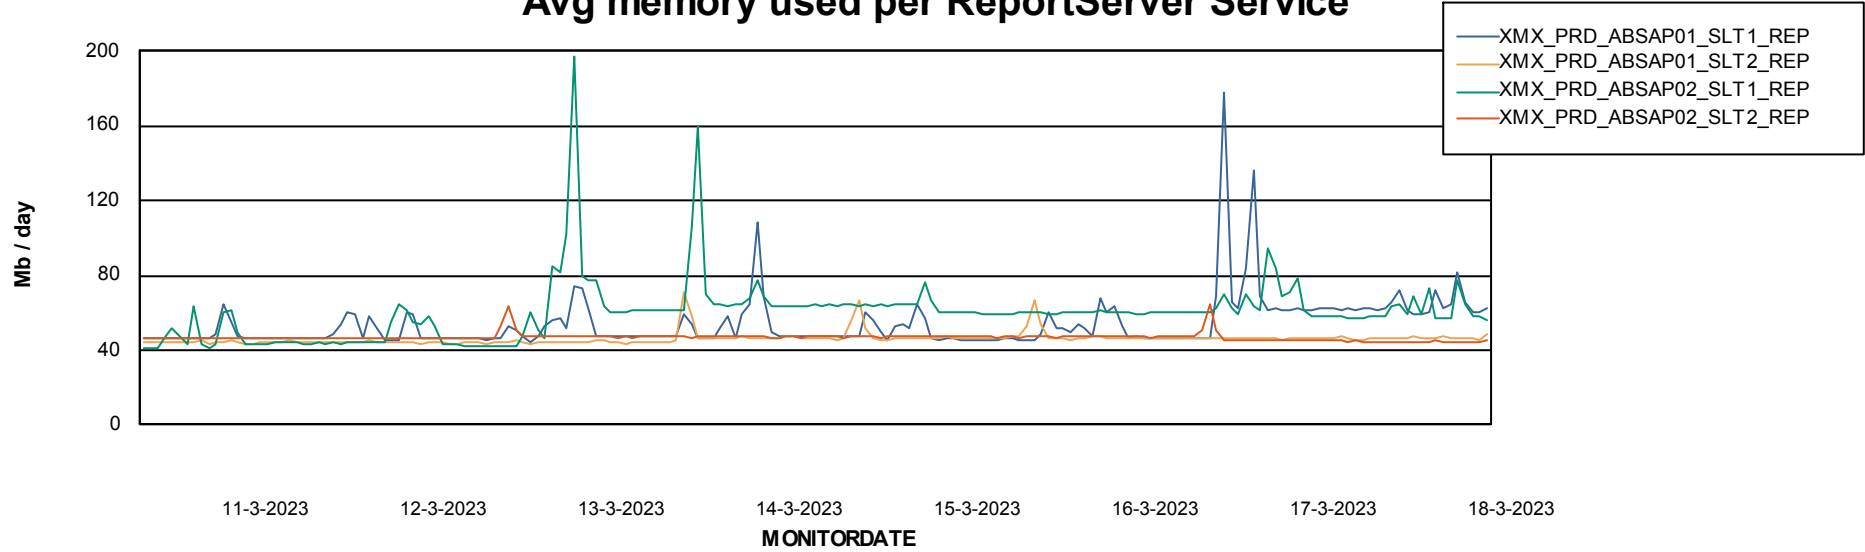

ABSSolute Application ReportServer Services

Avg memory used per ReportServer Service