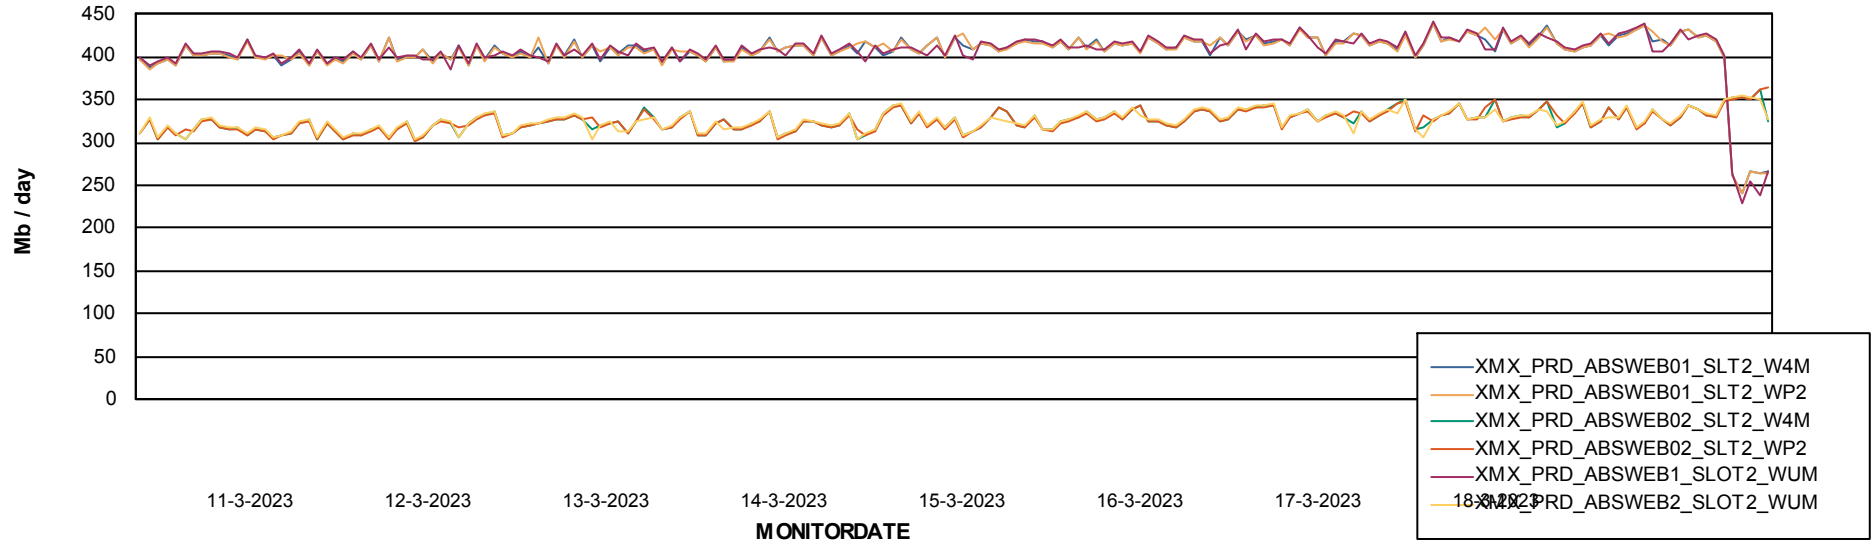

ABSSolute Web Component Services

Avg memory used per ABS Web component