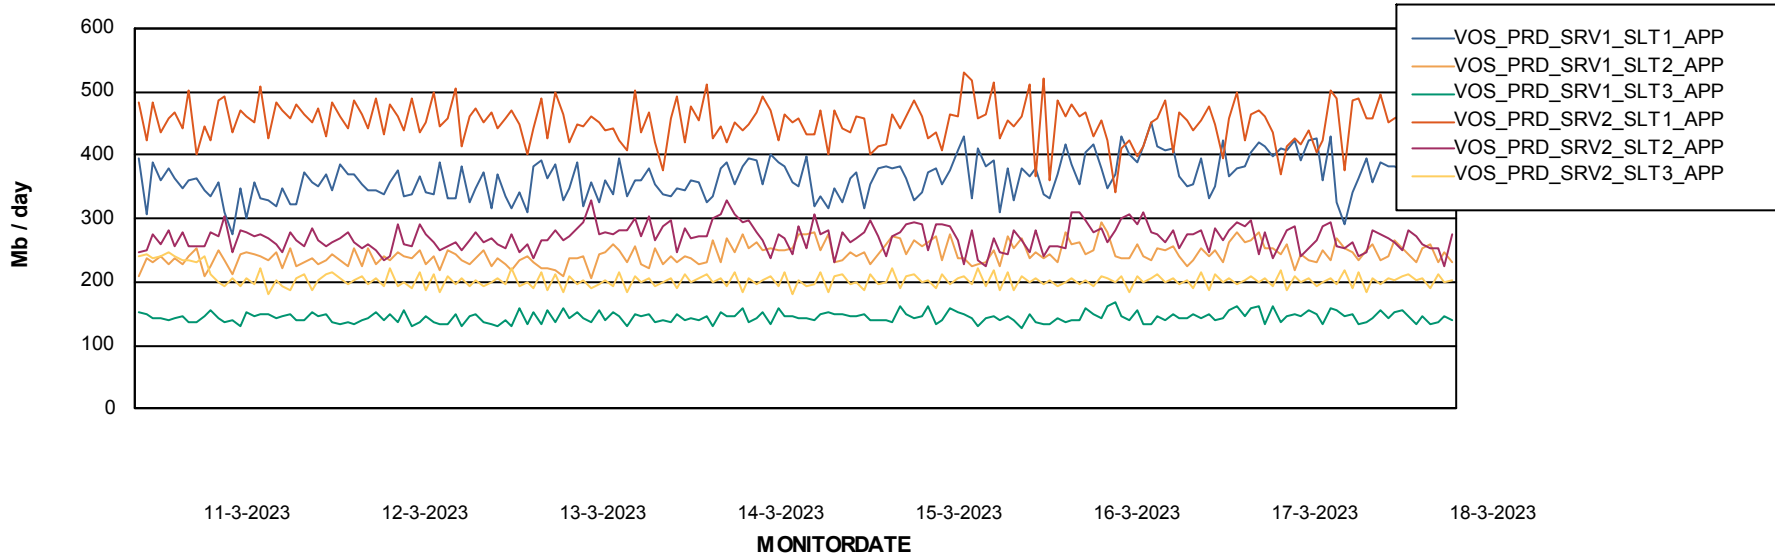

ABSSolute Application Server Services

Avg memory used per ABS Server Service