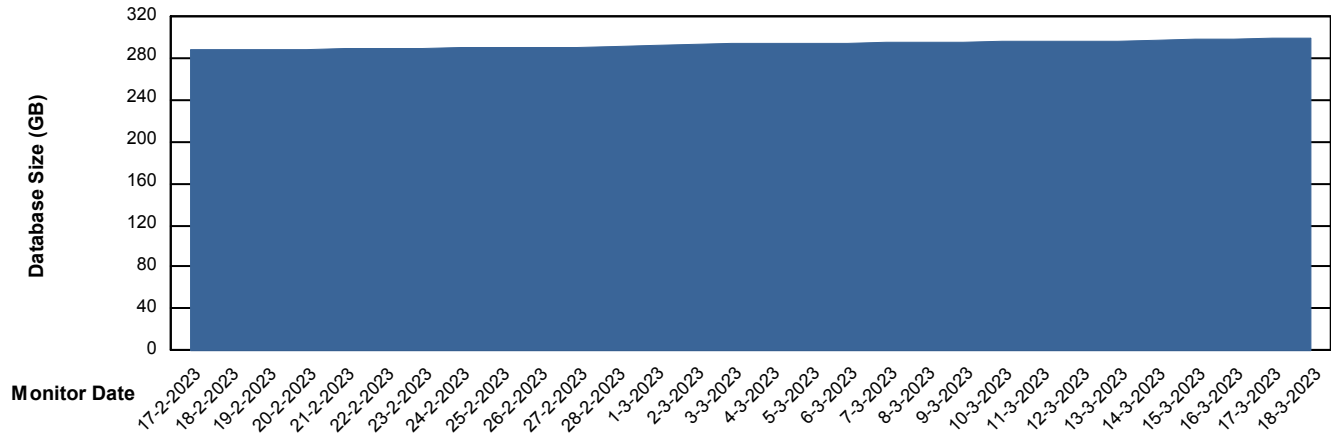

DATABASE SIZE VOSDB_Production

Database growth over last month