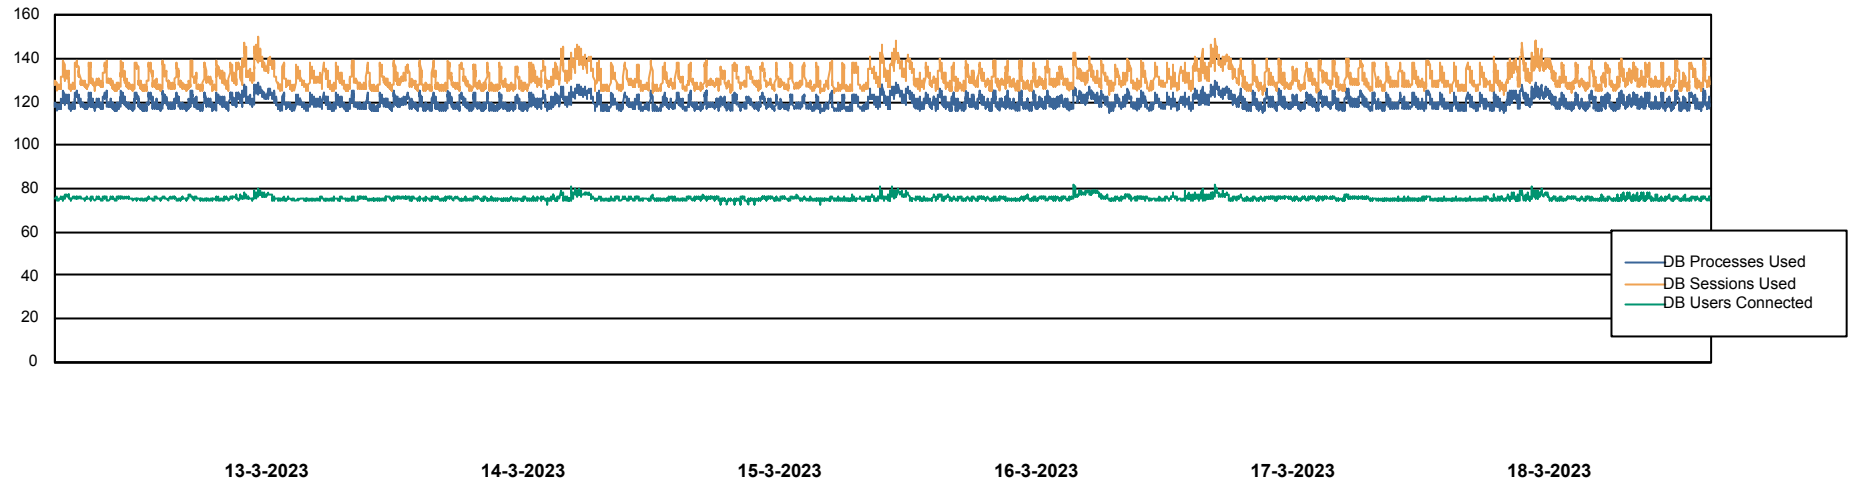

Database Performance VOSDB_BI