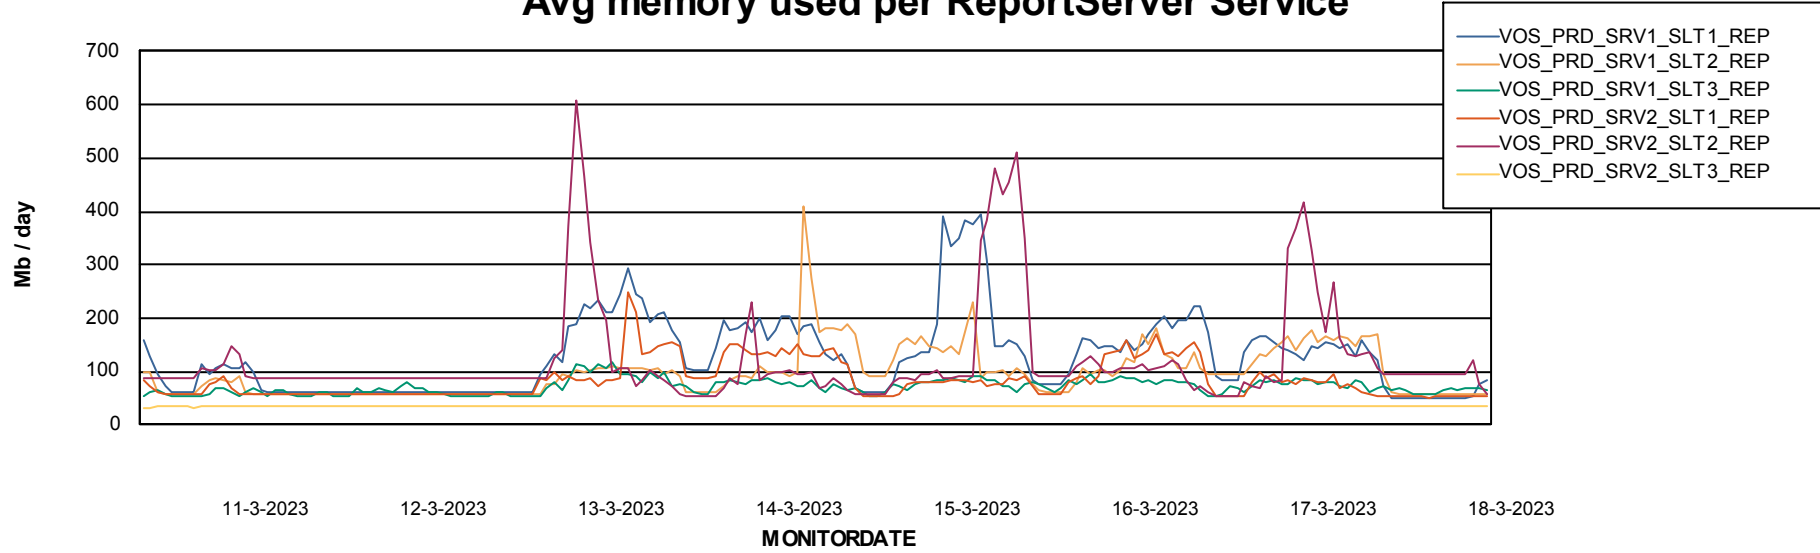

ABSSolute Application ReportServer Services

Avg memory used per ReportServer Service