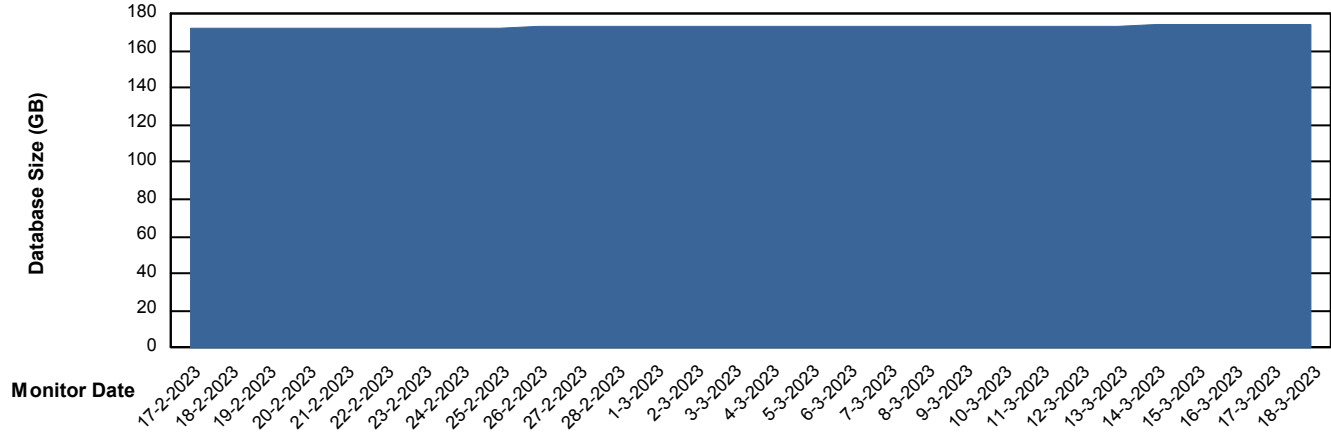

DATABASE SIZE VOSDB_BI

Database growth over last month