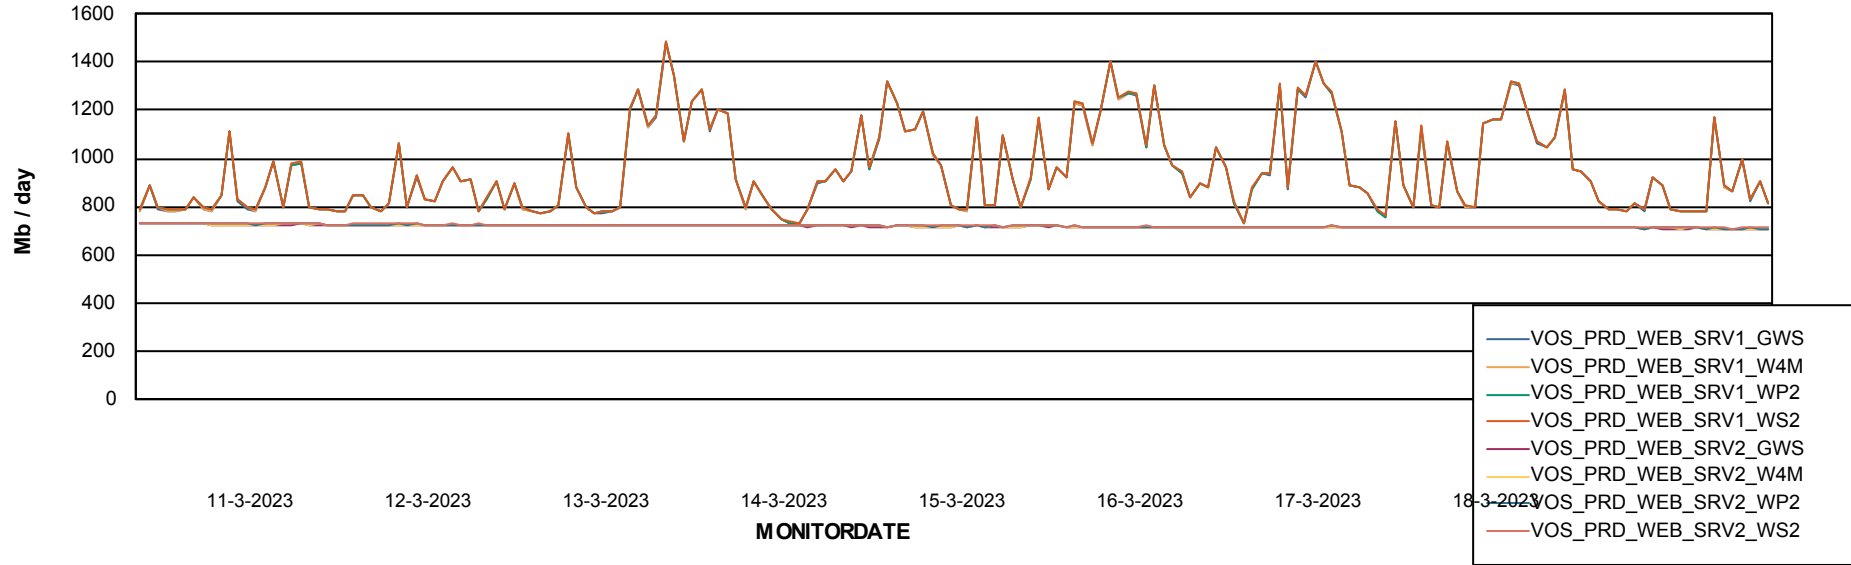

ABSolute Web Component Services

Avg memory used per ABS Web component