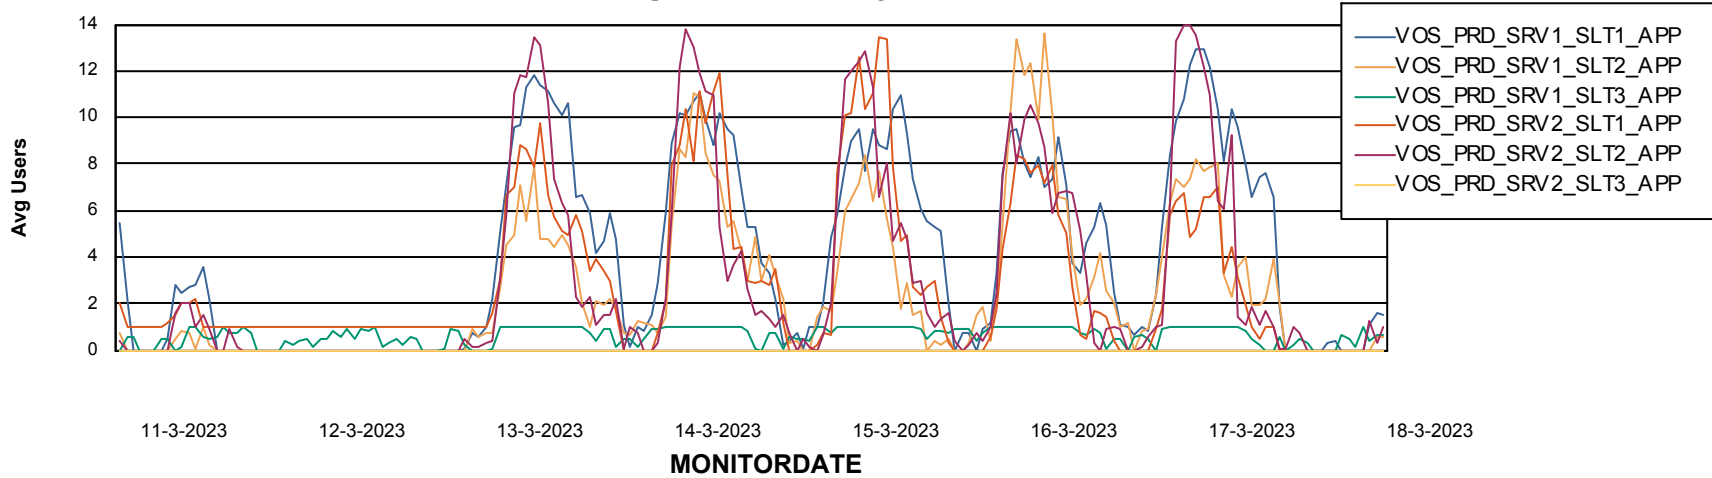

Avg users per day per ABS server