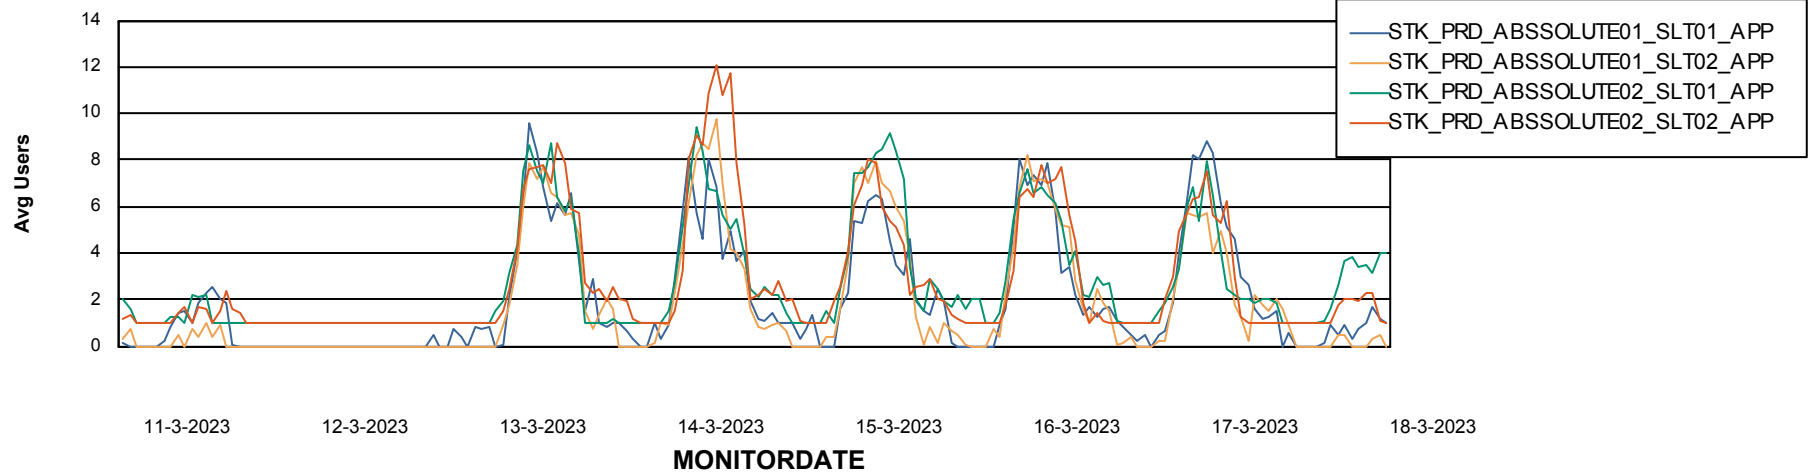

Avg users per day per ABS server