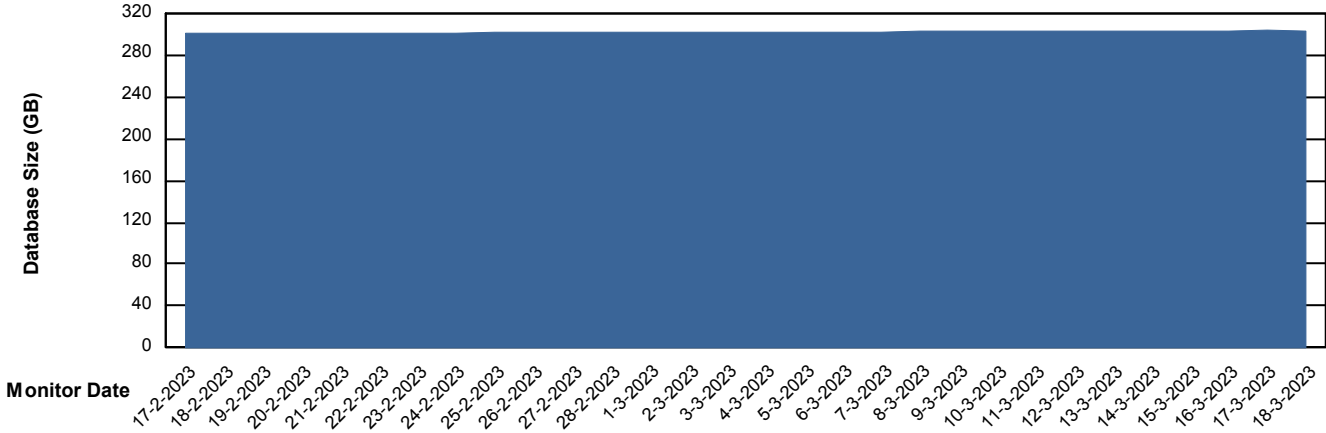

DATABASE SIZE STKDB_Production

Database growth over last month