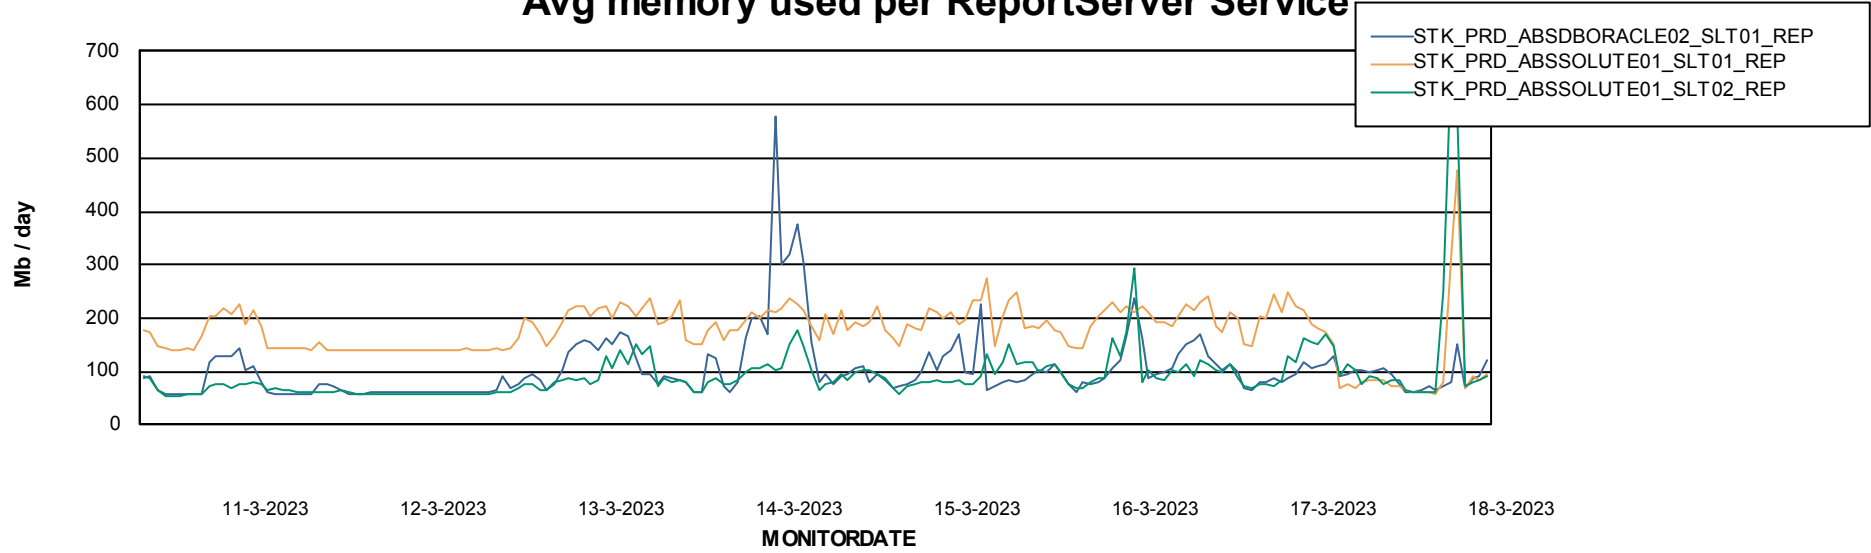

Avg memory used per ABS Server Service

Avg users per day per ABS server

Weekly SLA Customer Report

Customer STK_Production
Database ID 82

ABSSolute Application ReportServer Services

Avg memory used per ReportServer Service