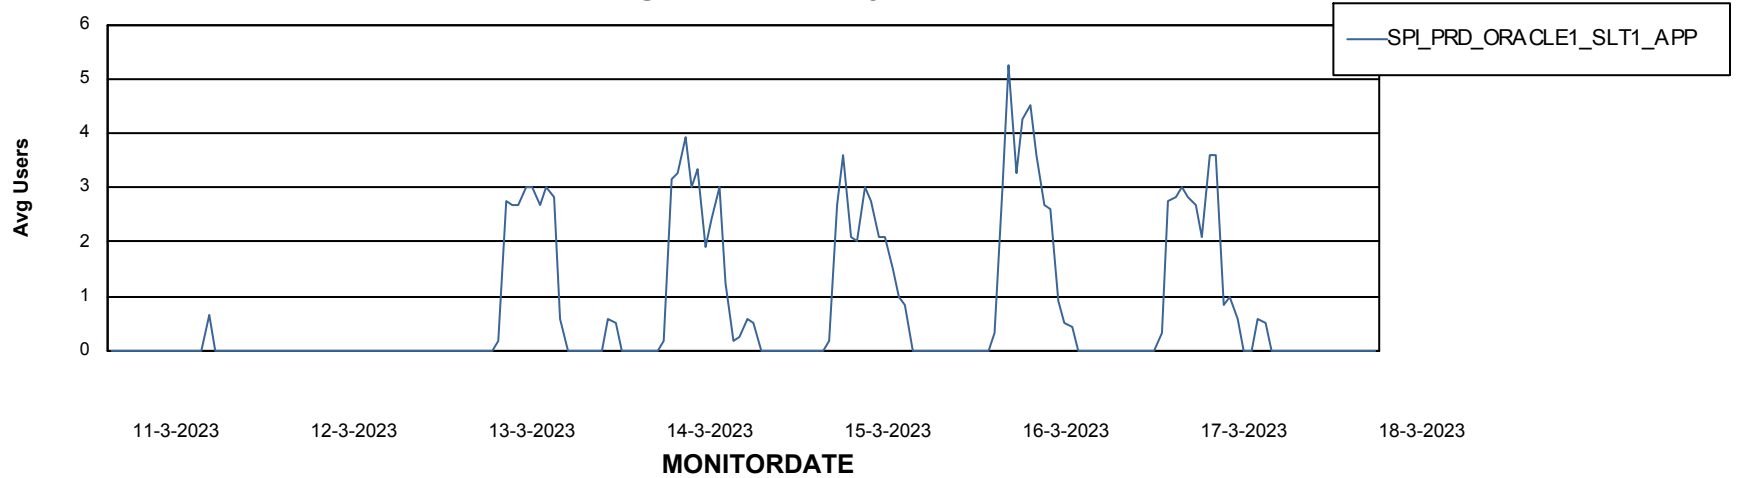

Weekly SLA Customer Report

Customer SPI_Production
Database ID 49

ABSSolute Application Server Services

Avg memory used per ABS Server Service

Avg users per day per ABS server

Weekly SLA Customer Report

Customer SPI_Production
Database ID 49