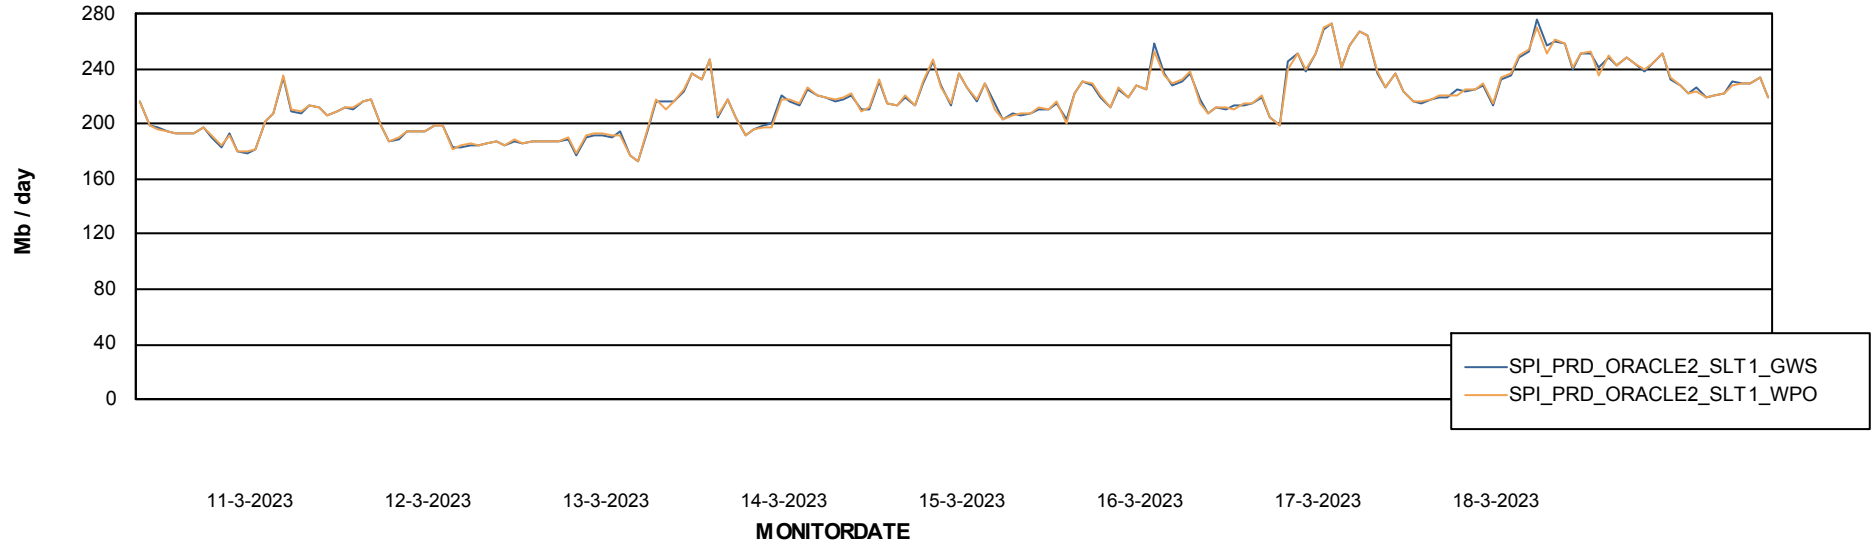

ABSSolute Application ReportServer Services

Avg memory used per ReportServer Service

Weekly SLA Customer Report

Customer SPI_Production
Database ID 49

ABSSolute Web Component Services

Avg memory used per ABS Web component