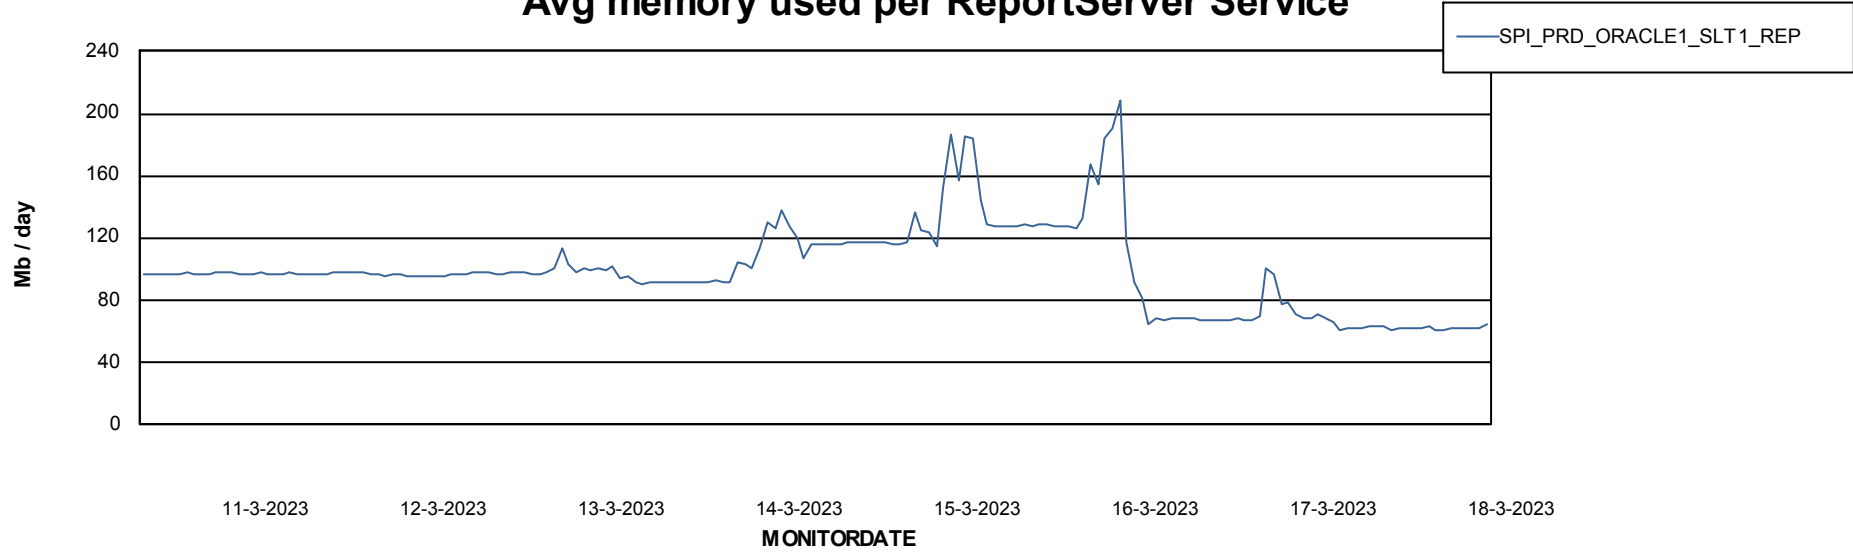

ABSSolute Application ReportServer Services

Avg memory used per ReportServer Service