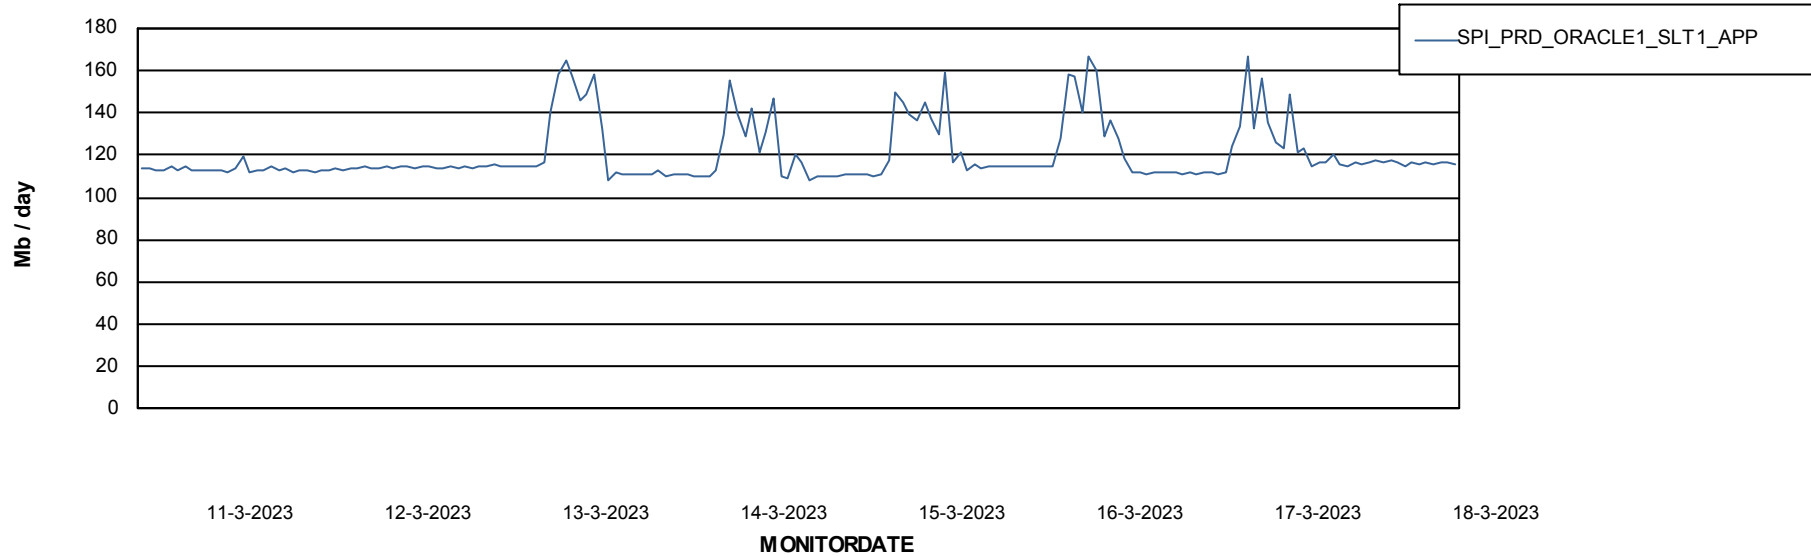

Weekly SLA Customer Report

Customer SPI_Production
Database ID 49

Database Performance SPIDB_Production

DB Processes Max 500

Weekly SLA Customer Report

Customer SPI_Production
Database ID 49

Database Performance SPIDB_Standby

DB Processes Max 500

Weekly SLA Customer Report

Customer SPI_Production
 Database ID 49

DATABASE SIZE SPIDB_Production

Database growth over last month

Database Tablespace SPIDB_Production

Date	Tablespace Name	Filesize (Gb)	Usedsize (Gb)	Percentage free
18-3-2023	ABSDATA	5	3	48
	INDX	8	4	45
17-3-2023	ABSDATA	5	3	48
	INDX	8	4	45
16-3-2023	ABSDATA	5	3	48
	INDX	8	4	45
15-3-2023	ABSDATA	5	3	48
	INDX	8	4	45
14-3-2023	ABSDATA	5	3	48
	INDX	8	4	45
13-3-2023	ABSDATA	5	3	48
	INDX	8	4	45
12-3-2023	ABSDATA	5	3	48
	INDX	8	4	45

Weekly SLA Customer Report

Customer SPI_Production
Database ID 49

ABSSolute Application Server Services

Avg memory used per ABS Server Service

Avg users per day per ABS server

Weekly SLA Customer Report

Customer SPI_Production
Database ID 49