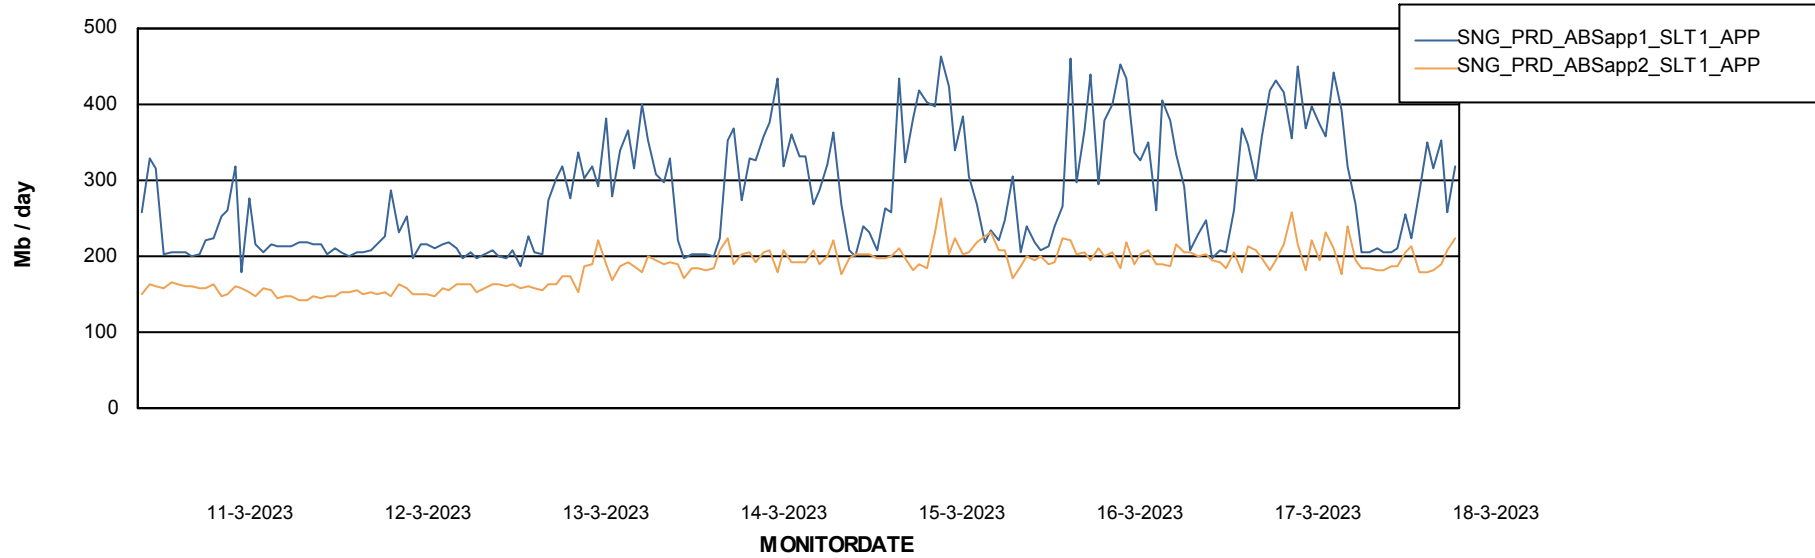

Database Performance SNG_PRD_ORACLE1

Weekly SLA Customer Report

Customer SNG_Production
 Database ID 70

DATABASE SIZE SNG_PRD_ORACLE1

Database growth over last month

Database Tablespace SNG_PRD_ORACLE1

Date	Tablespace Name	Filesize (Gb)	Usedsize (Gb)	Percentage free
18-3-2023	ABSDATA	54	38	30
	INDX	124	102	18
17-3-2023	ABSDATA	54	38	30
	INDX	124	102	18
16-3-2023	ABSDATA	54	38	30
	INDX	124	102	18
15-3-2023	ABSDATA	54	38	30
	INDX	124	102	18
14-3-2023	ABSDATA	54	38	30
	INDX	124	102	18
13-3-2023	ABSDATA	54	38	30
	INDX	124	102	18
12-3-2023	ABSDATA	54	38	30
	INDX	124	102	18

Weekly SLA Customer Report

Customer SNG_Production
Database ID 70

ABSSolute Application Server Services

Avg memory used per ABS Server Service

Avg users per day per ABS server

Weekly SLA Customer Report

Customer SNG_Production
Database ID 70