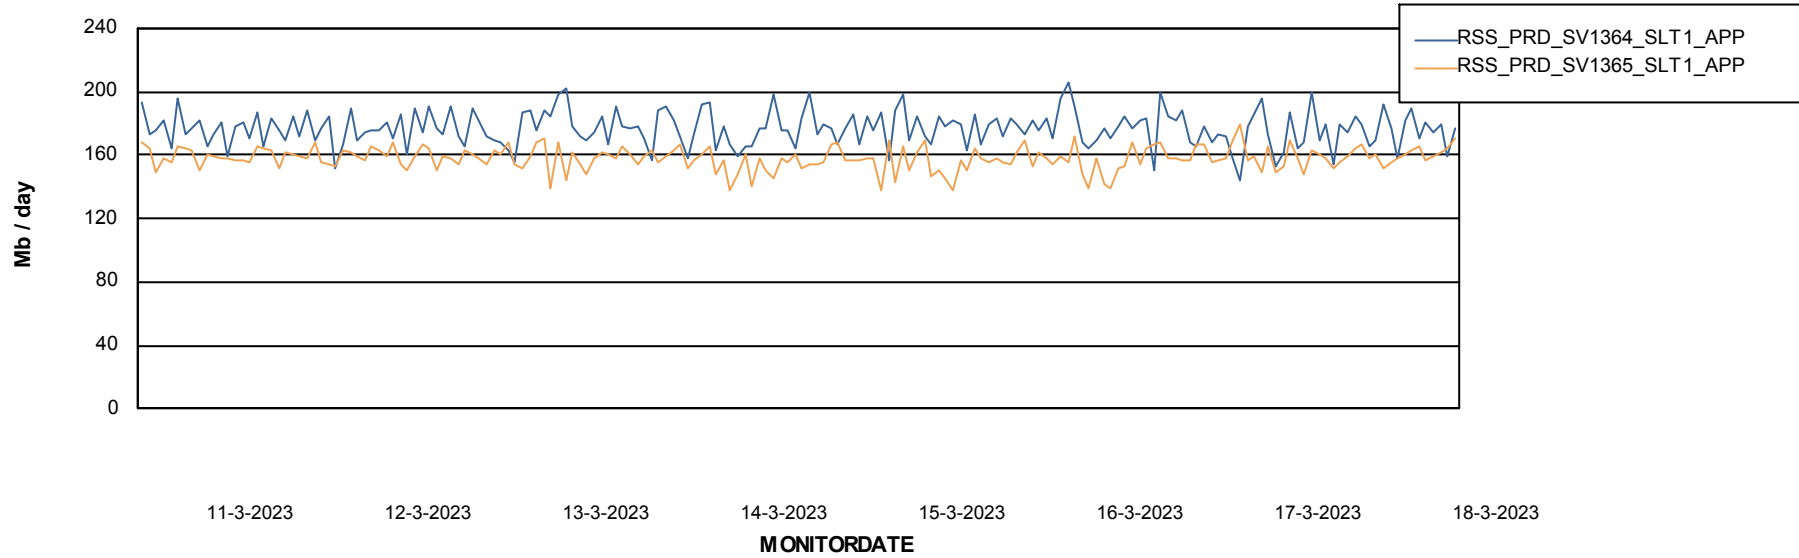

ABSSolute Application Server Services

Avg memory used per ABS Server Service