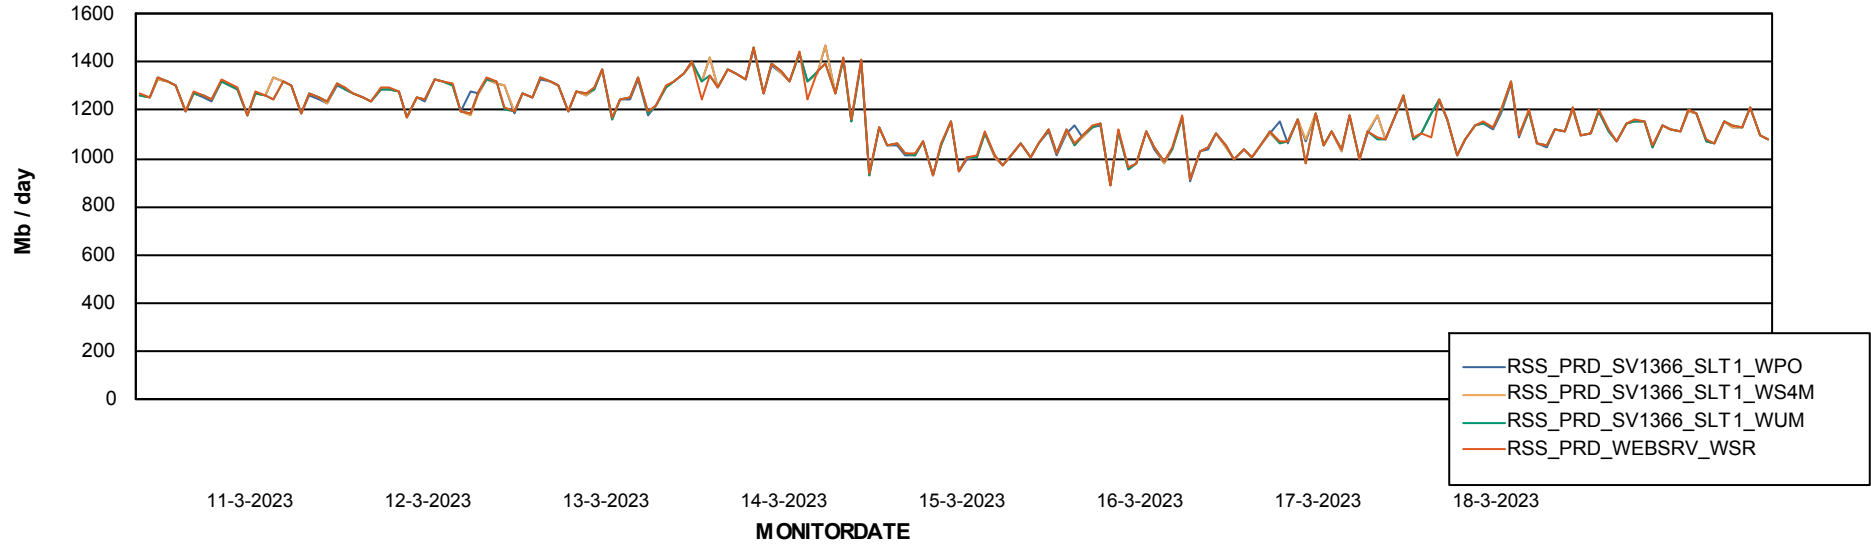

Weekly SLA Customer Report

Customer RSS Production
Database ID 52

ABSSolute Web Component Services

Avg memory used per ABS Web component

Weekly SLA Customer Report

Customer RSS Production
Database ID 52

Disaster per ABS component