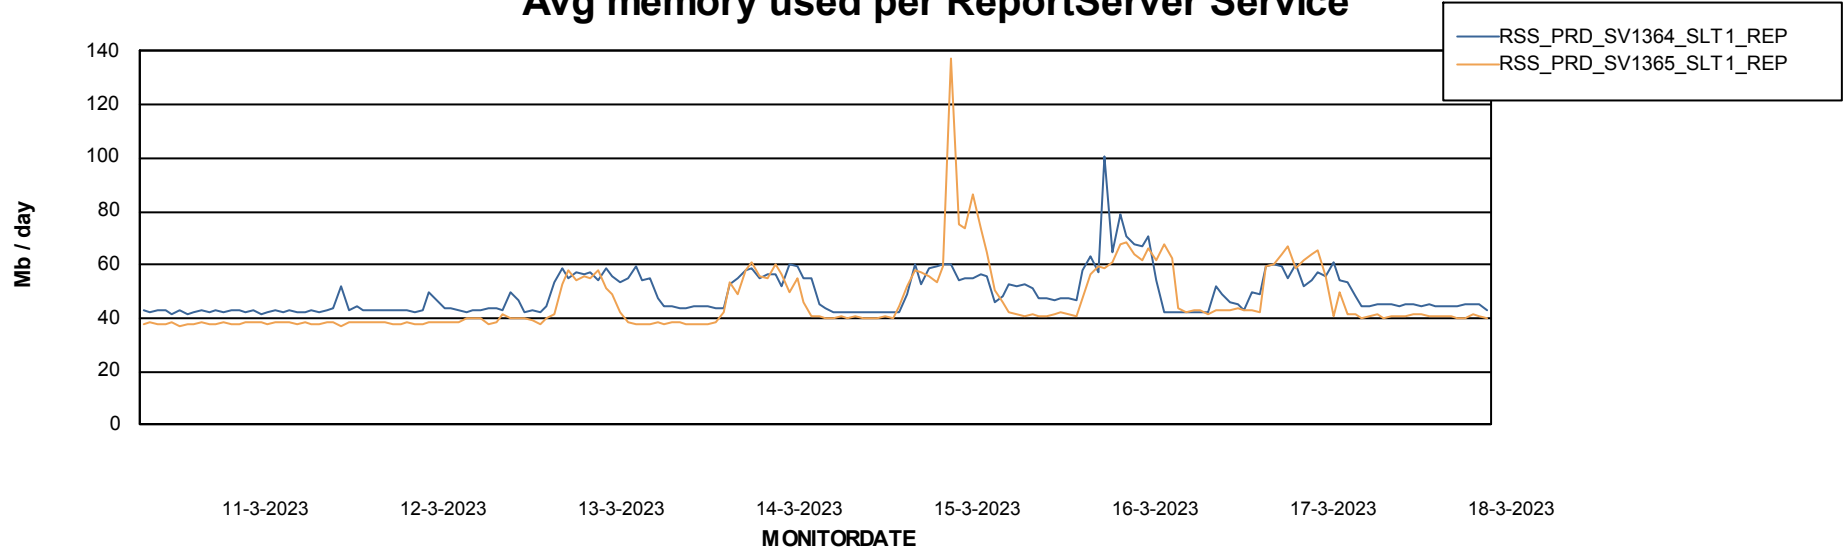

Avg memory used per ABS Server Service

Avg users per day per ABS server

Weekly SLA Customer Report

Customer RSS Production
Database ID 52

ABSSolute Application ReportServer Services

Avg memory used per ReportServer Service

Weekly SLA Customer Report

Customer RSS Production
Database ID 52

ABSSolute Web Component Services

Avg memory used per ABS Web component

Weekly SLA Customer Report

Customer RSS Production
Database ID 52

Disaster per ABS component