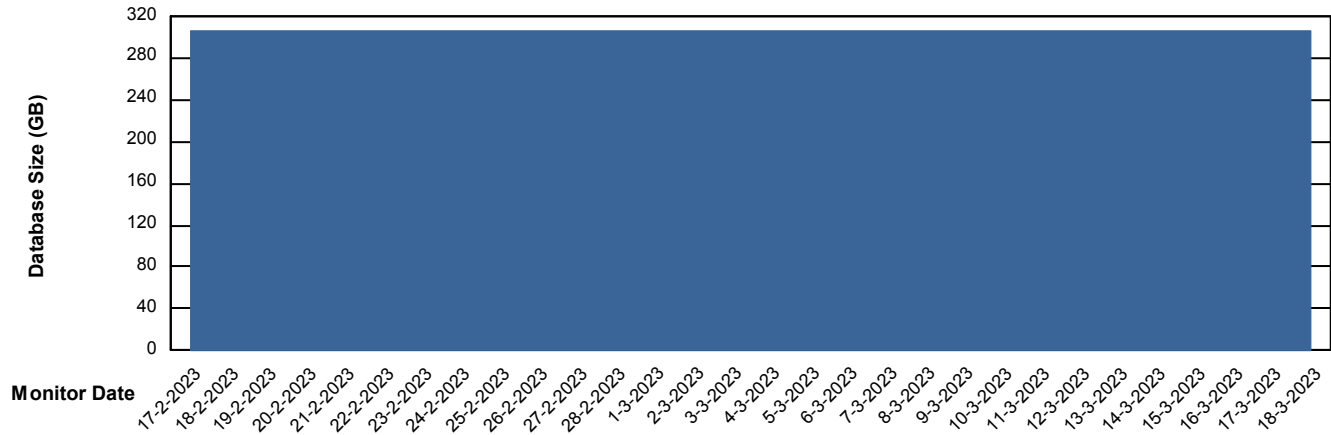

DATABASE SIZE PHSDB_Test

Database growth over last month