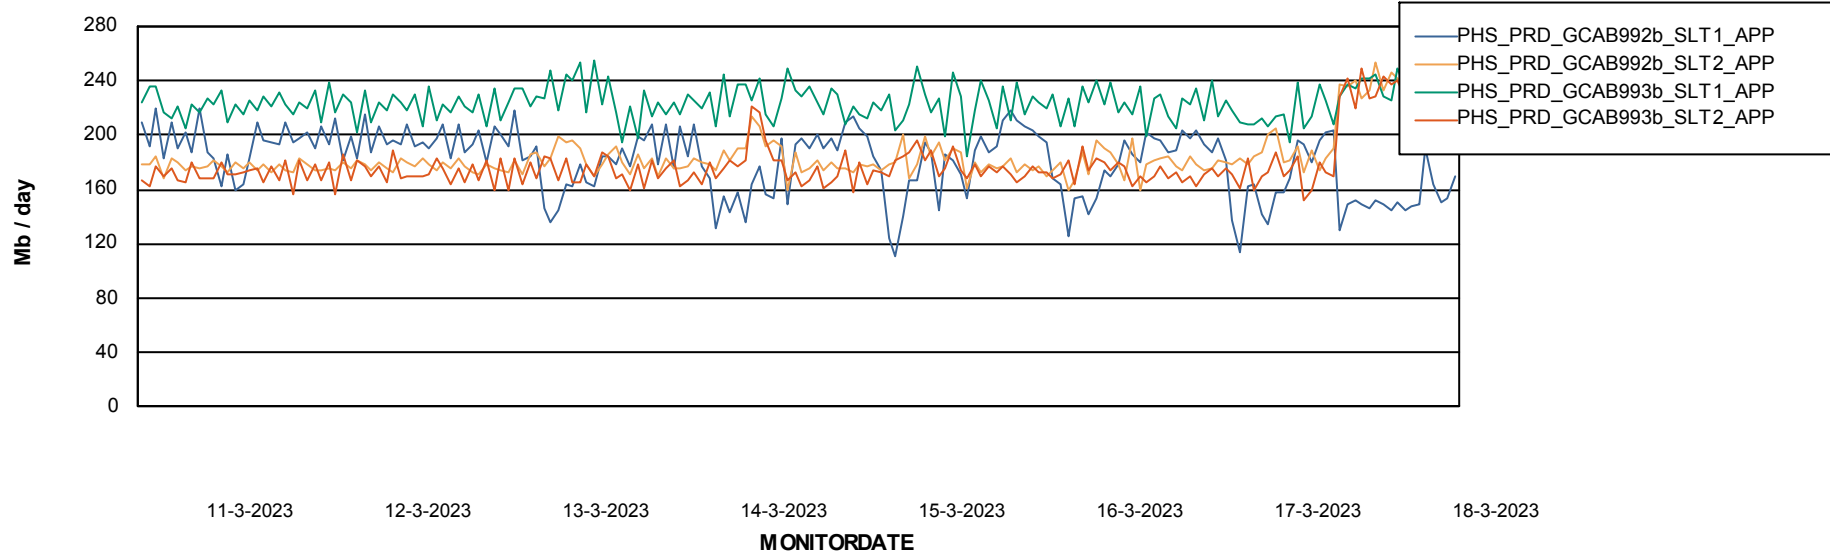

Standby Database Health PHS_Production

Recovery lag for last 7 days

Weekly SLA Customer Report

Customer PHS_Production
Database ID 47

ABSSolute Application Server Services

Avg memory used per ABS Server Service