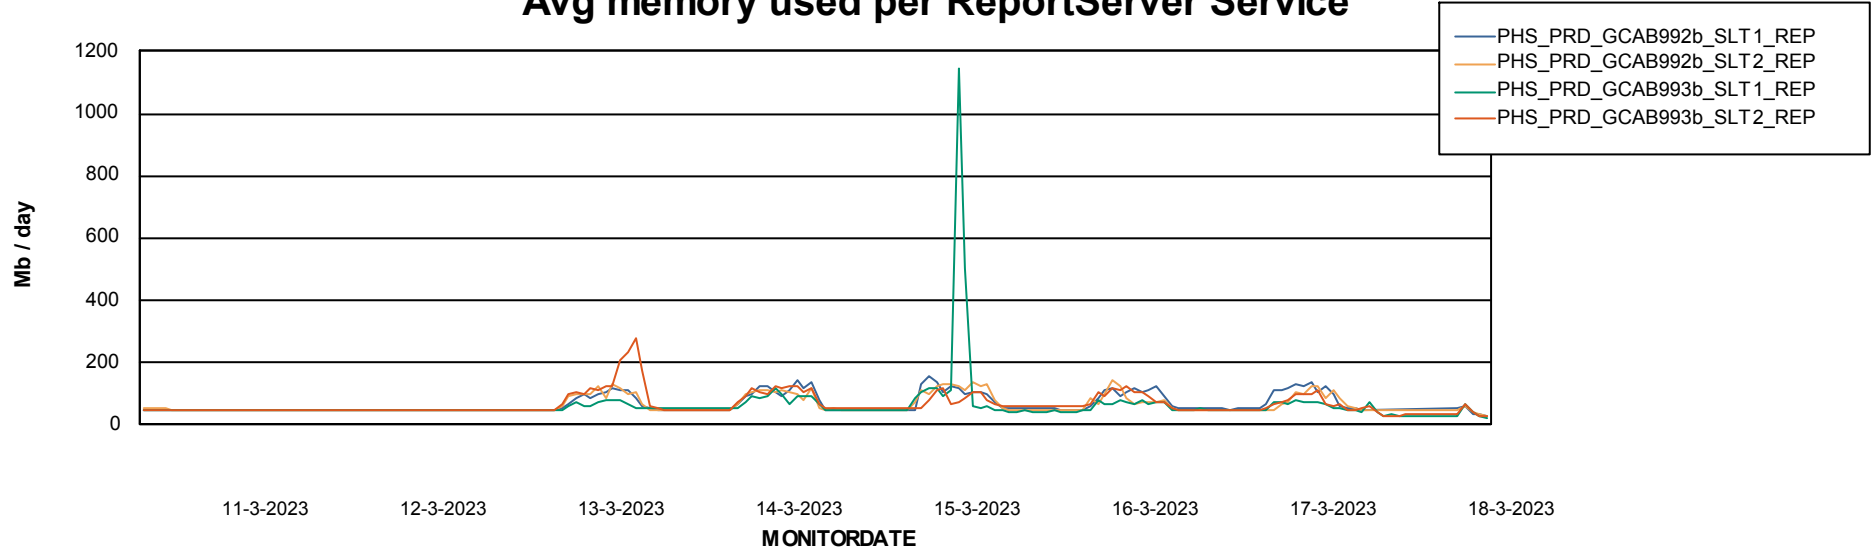

Avg users per day per ABS server

Weekly SLA Customer Report

Customer PHS_Production
Database ID 47

ABSSolute Application ReportServer Services

Avg memory used per ReportServer Service

Weekly SLA Customer Report