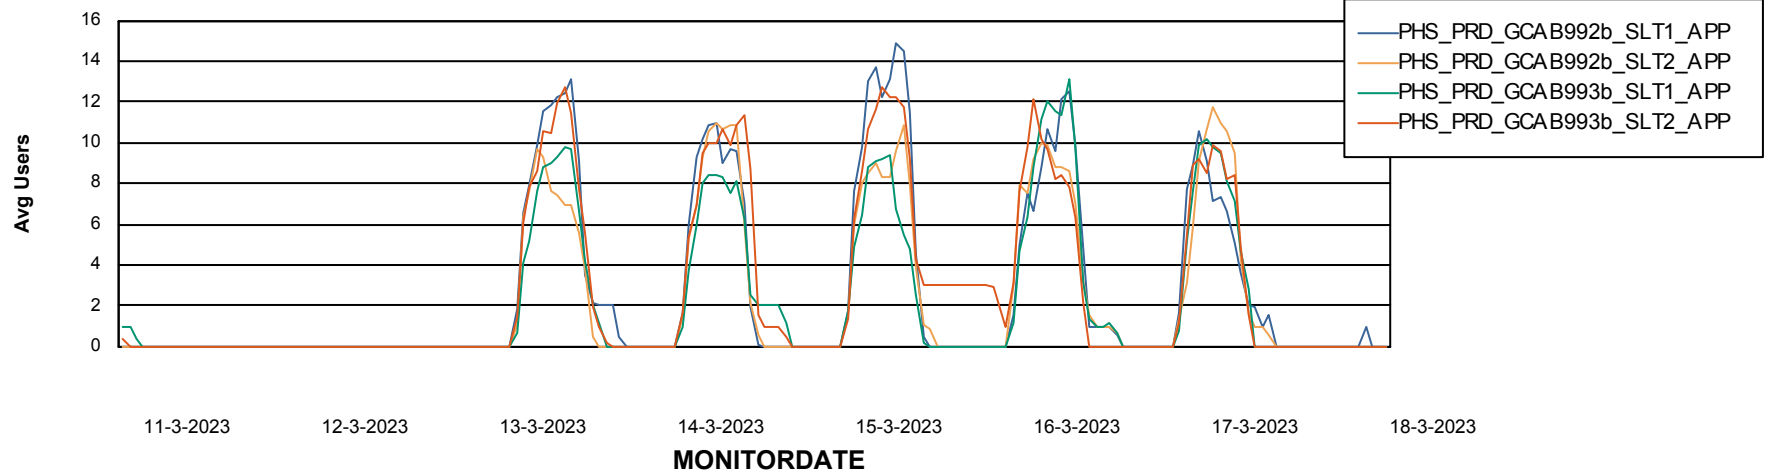

Avg users per day per ABS server