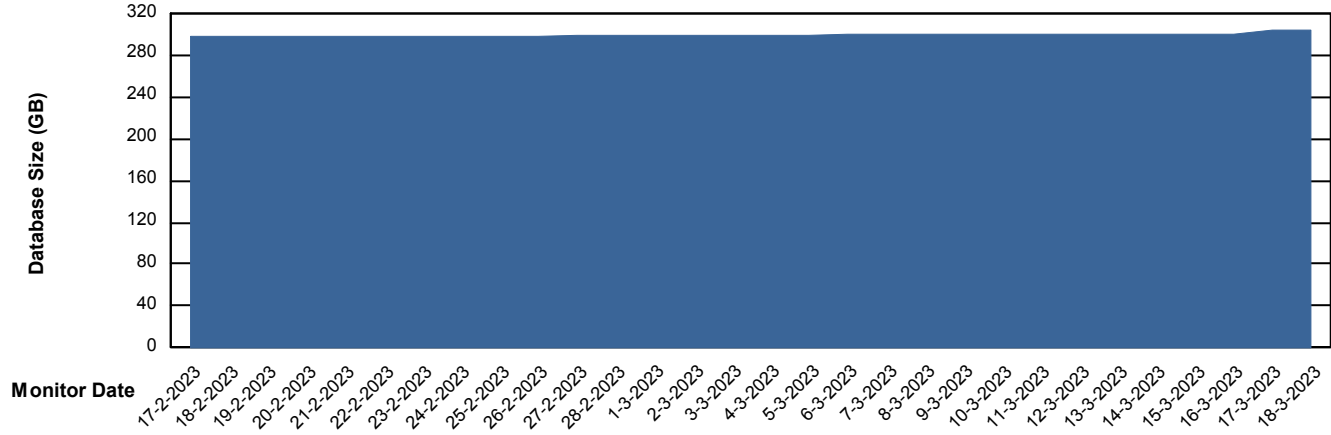

Weekly SLA Customer Report

Customer PHS_Production
Database ID 47

Database Performance PHSDB_Test

Weekly SLA Customer Report

Customer PHS_Production
Database ID 47

DATABASE SIZE PHSDB_Production

Database growth over last month