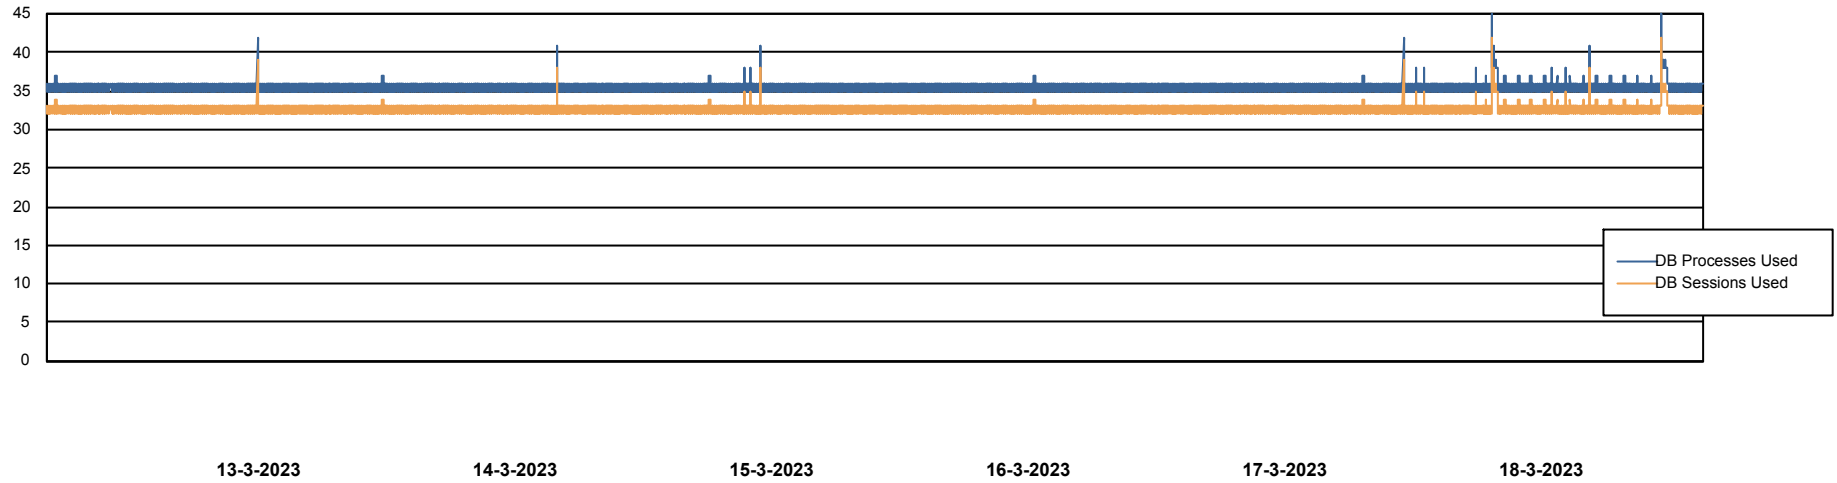

Weekly SLA Customer Report

Customer PHS_Production
Database ID 47

Database Performance PHSDB_Production

Weekly SLA Customer Report

Customer PHS_Production
Database ID 47

Database Performance PHSDB_Standby

DB Processes Max 1,000