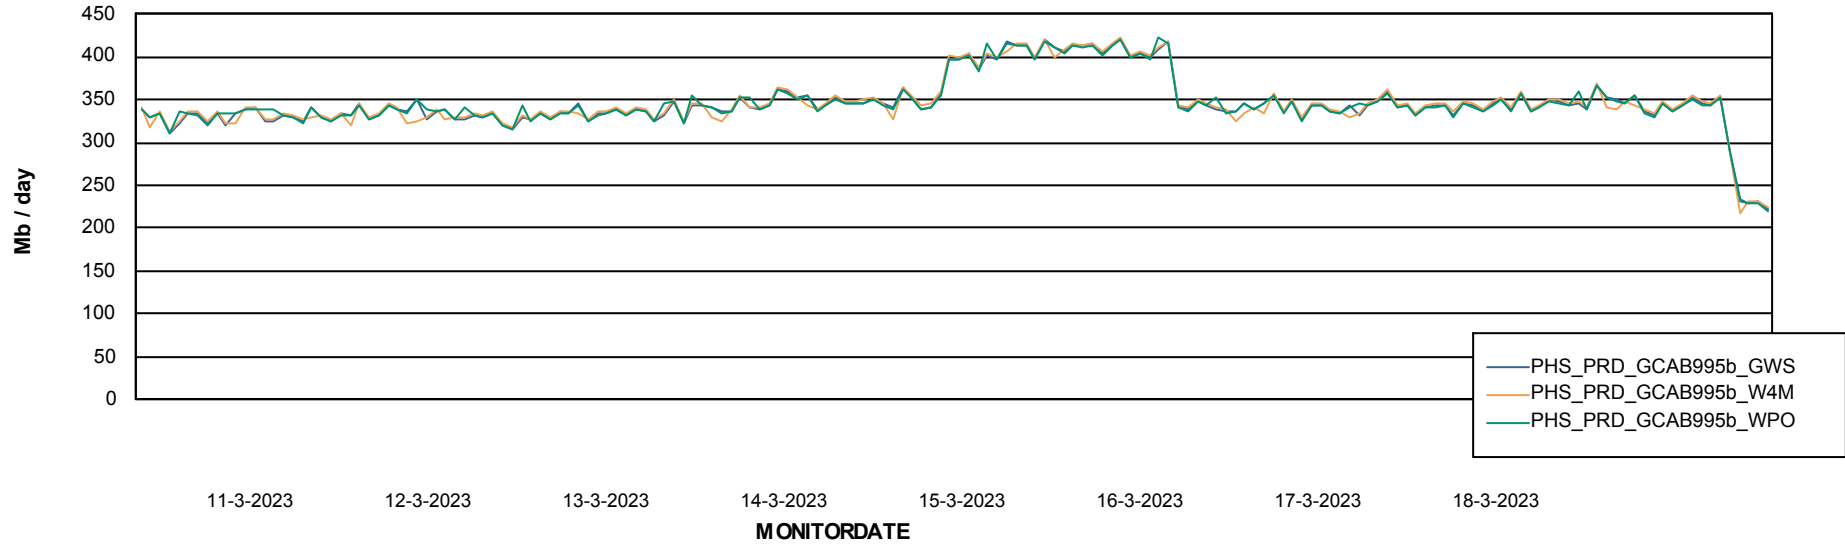

ABSSolute Web Component Services

Avg memory used per ABS Web component