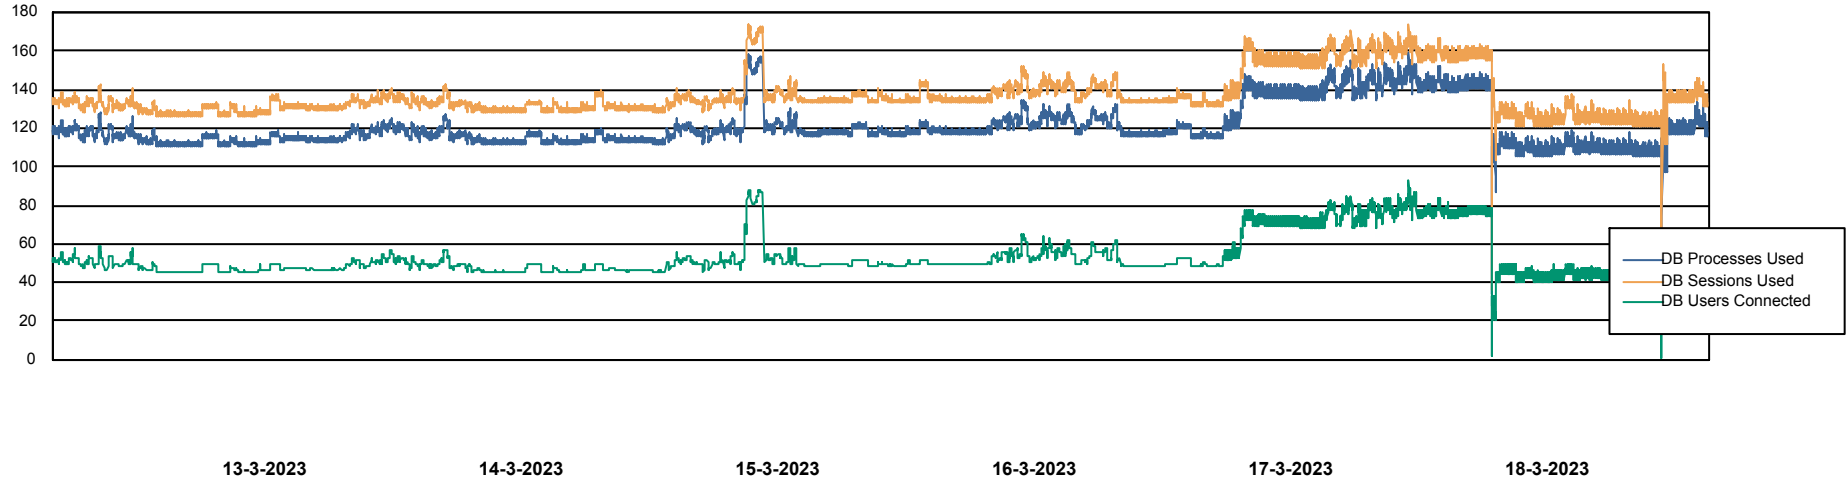

Weekly SLA Customer Report

Customer PHS_Production
Database ID 47

Database Performance PHSDB_Production

Weekly SLA Customer Report

Customer PHS_Production
Database ID 47

Database Performance PHSDB_Standby

DB Processes Max 1,000