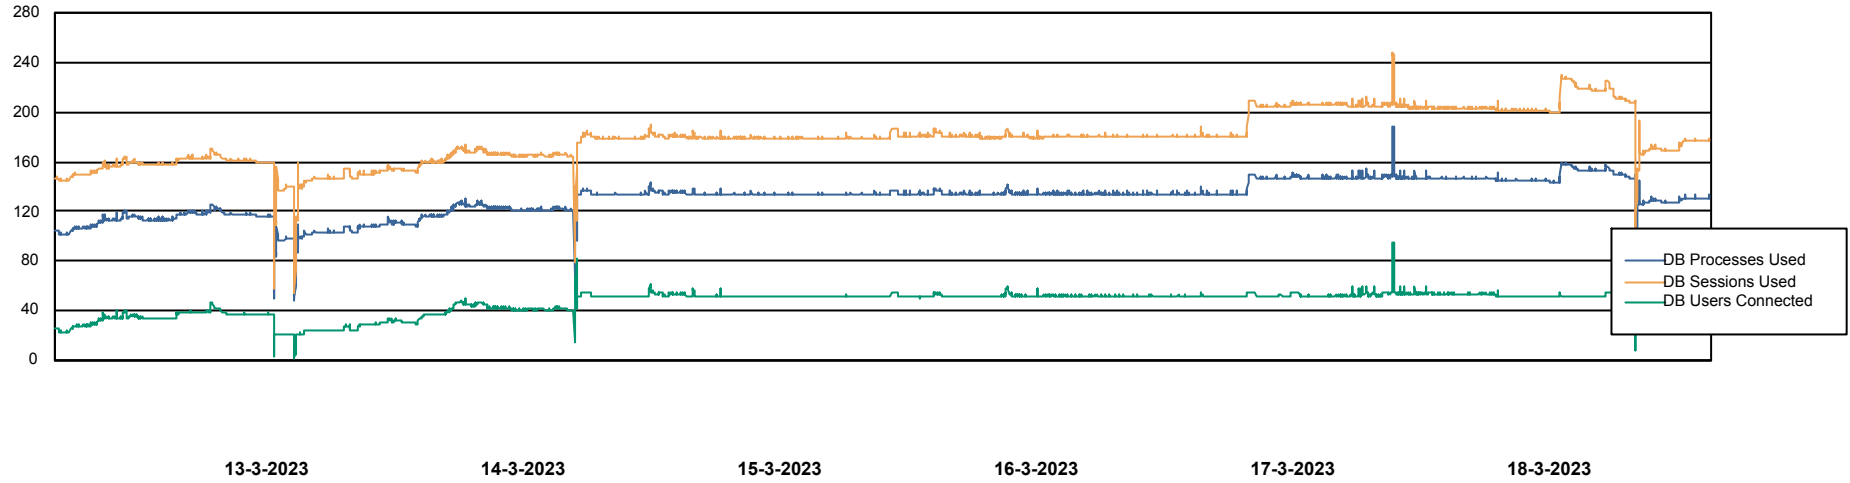

# Weekly SLA Customer Report

Customer PCO\_Production (Bronze)  
 Database ID 44

Harddisk Usage PCO\_PRD\_ORACLE1

	Free disk space on C: (%)	Total disk space on C: (Gb)	Used disk space on C: (Gb)	Free disk space on D: (%)	Total disk space on D: (Gb)	Used disk space on D: (Gb)
18-3-2023	46	181	97	20	1,225	974
17-3-2023	46	181	97	22	1,225	961
16-3-2023	46	181	97	25	1,225	914
15-3-2023	46	181	97	26	1,225	904
14-3-2023	47	181	97	44	1,676	931
13-3-2023	47	181	95	35	1,676	1,092
12-3-2023	72	402	111	37	1,676	1,050

# Weekly SLA Customer Report

Customer PCO\_Production (Bronze)  
Database ID 44

## Database Performance PCODB\_Production