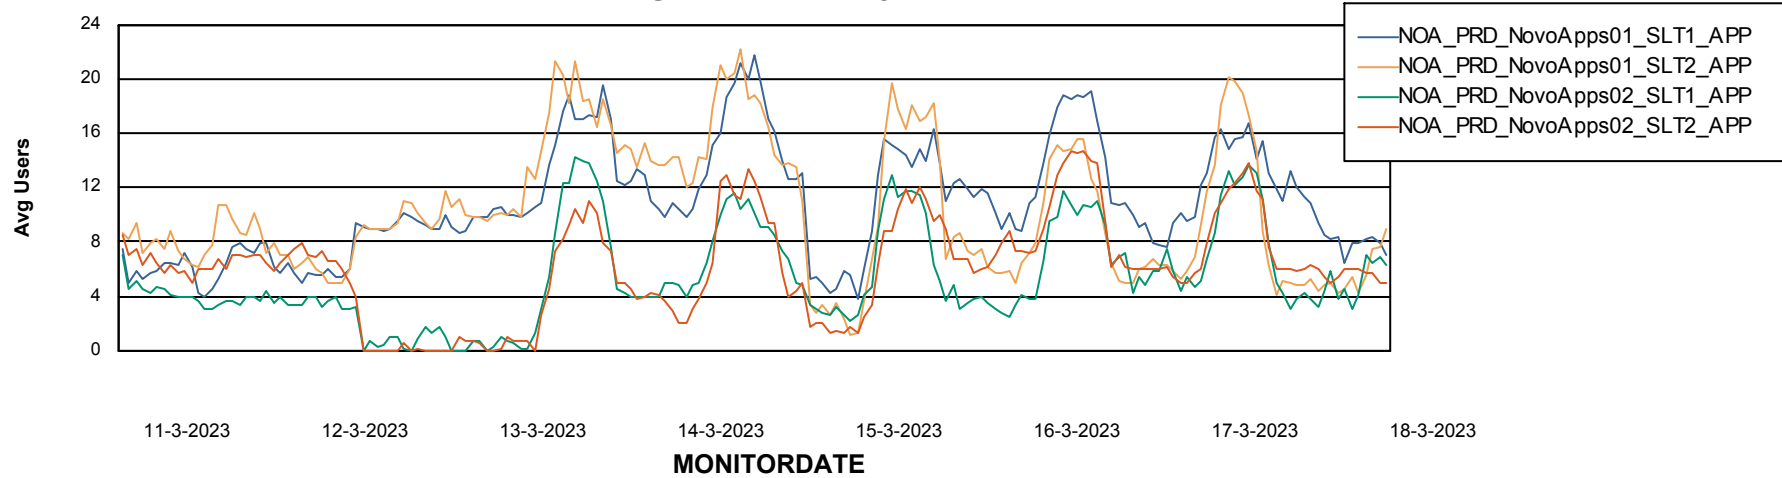

Avg users per day per ABS server