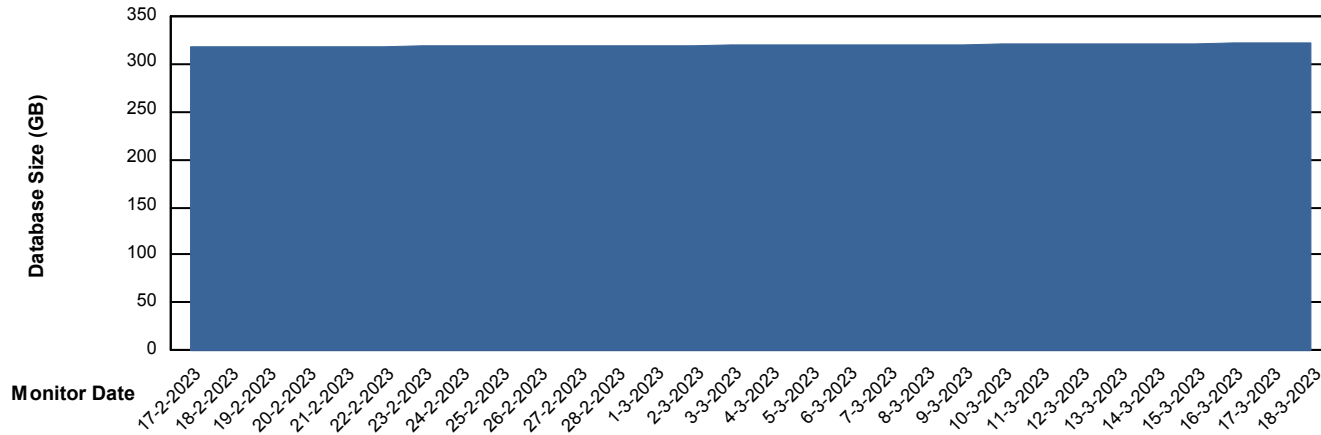

# Weekly SLA Customer Report

Customer NOA\_Production (24/7)  
Database ID 116

DATABASE SIZE NOA\_BI\_NOVOBI\_Production

## Database growth over last month

DATABASE SIZE NOA\_PRD\_NovoABS01\_DB

## Database growth over last month