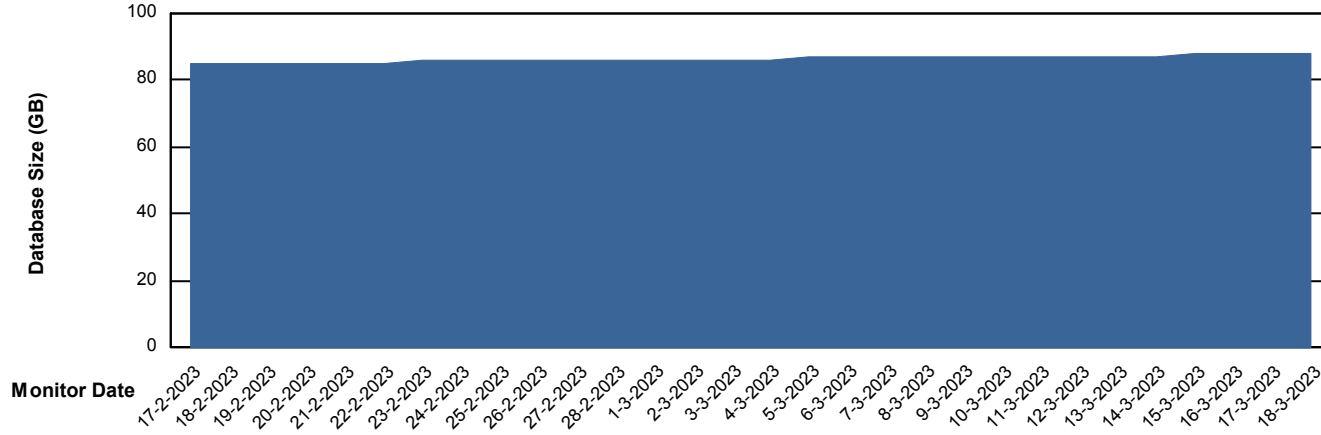

Database growth over last month