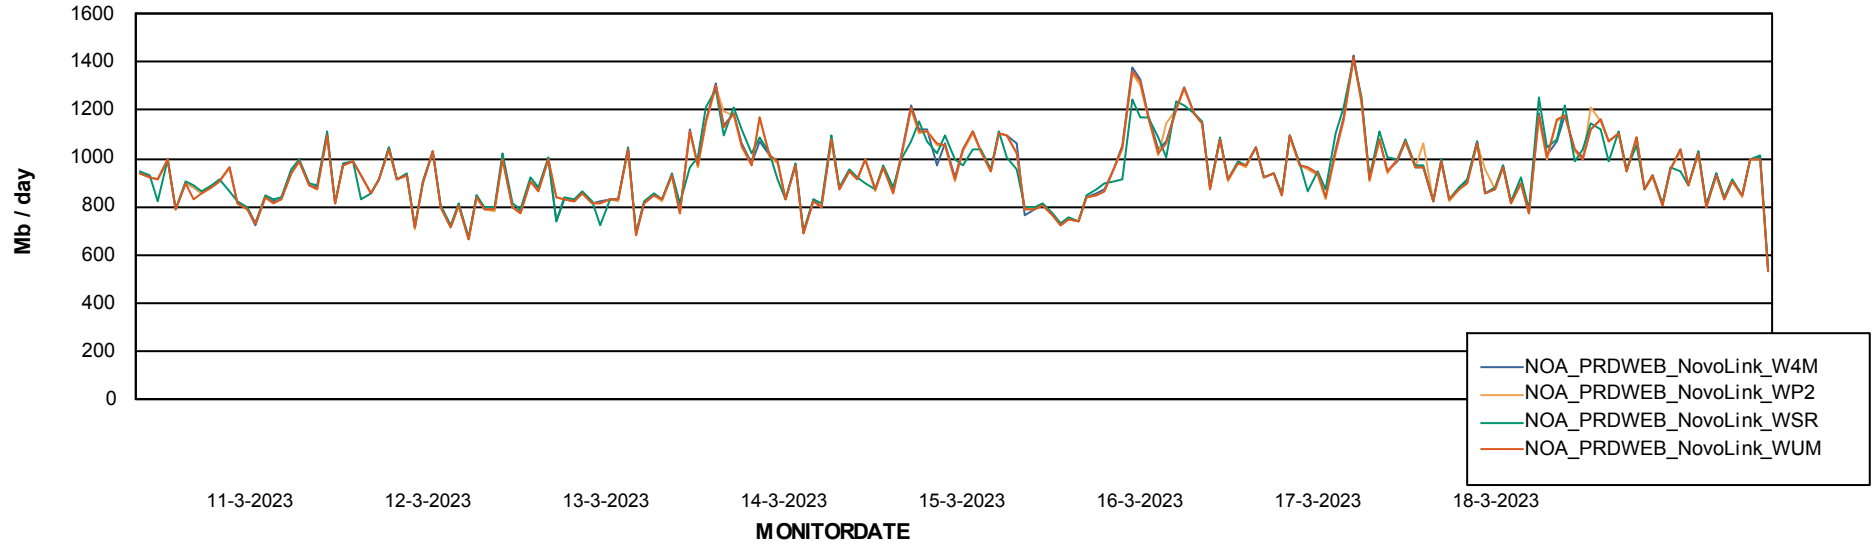

ABSSolute Web Component Services

Avg memory used per ABS Web component