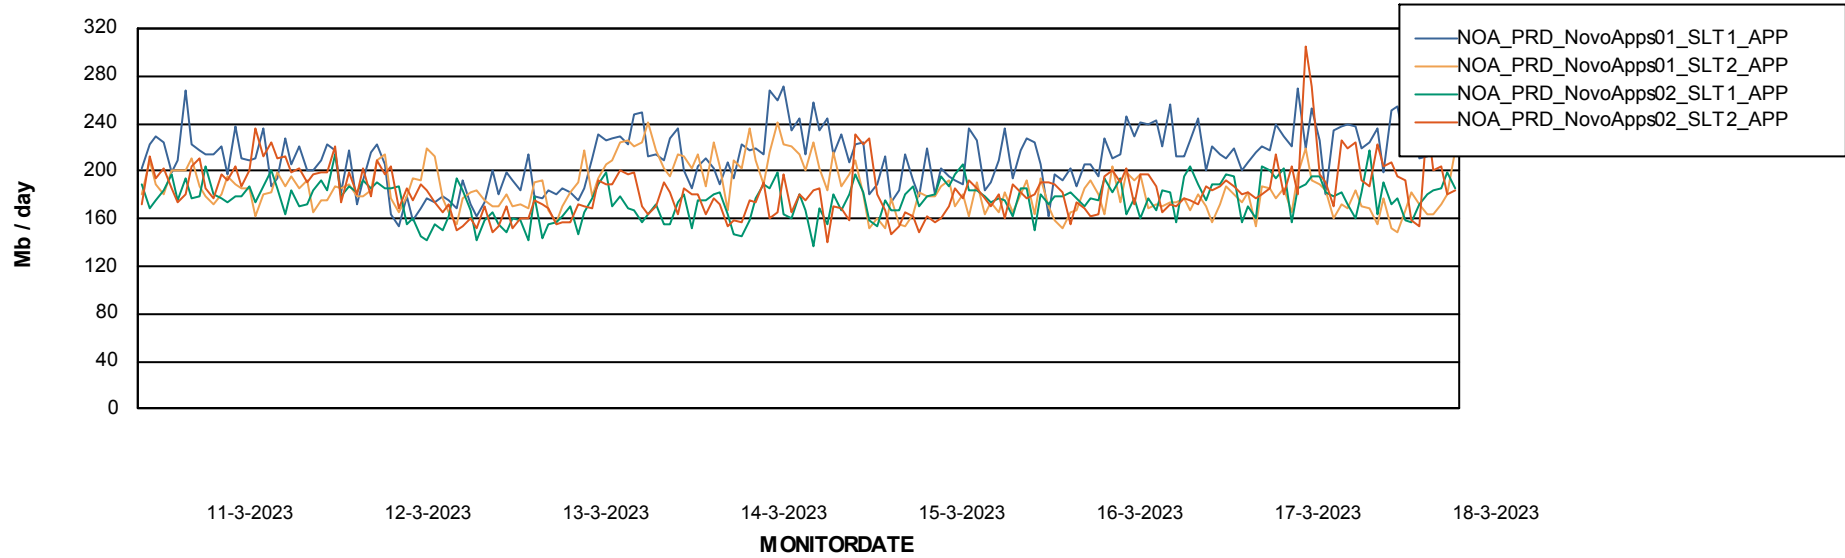

ABSSolute Application Server Services

Avg memory used per ABS Server Service