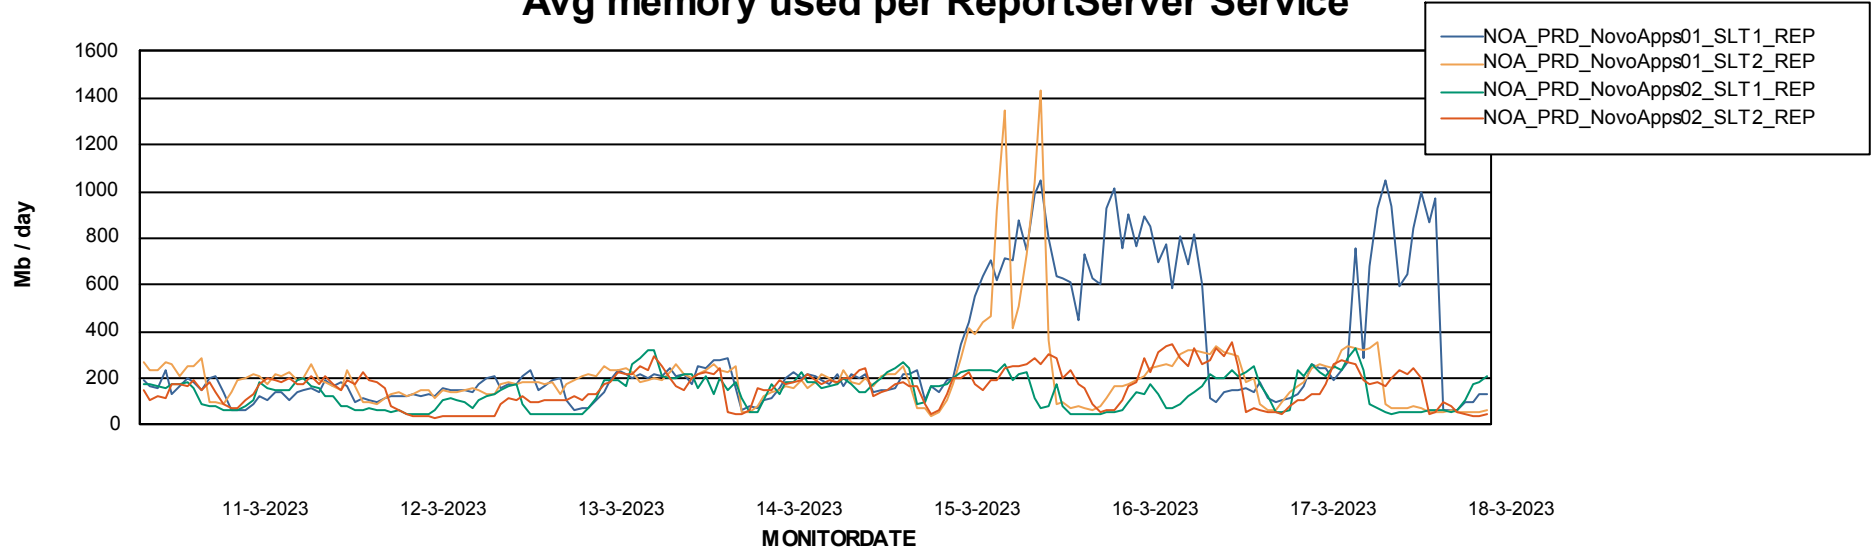

ABSSolute Application ReportServer Services

Avg memory used per ReportServer Service