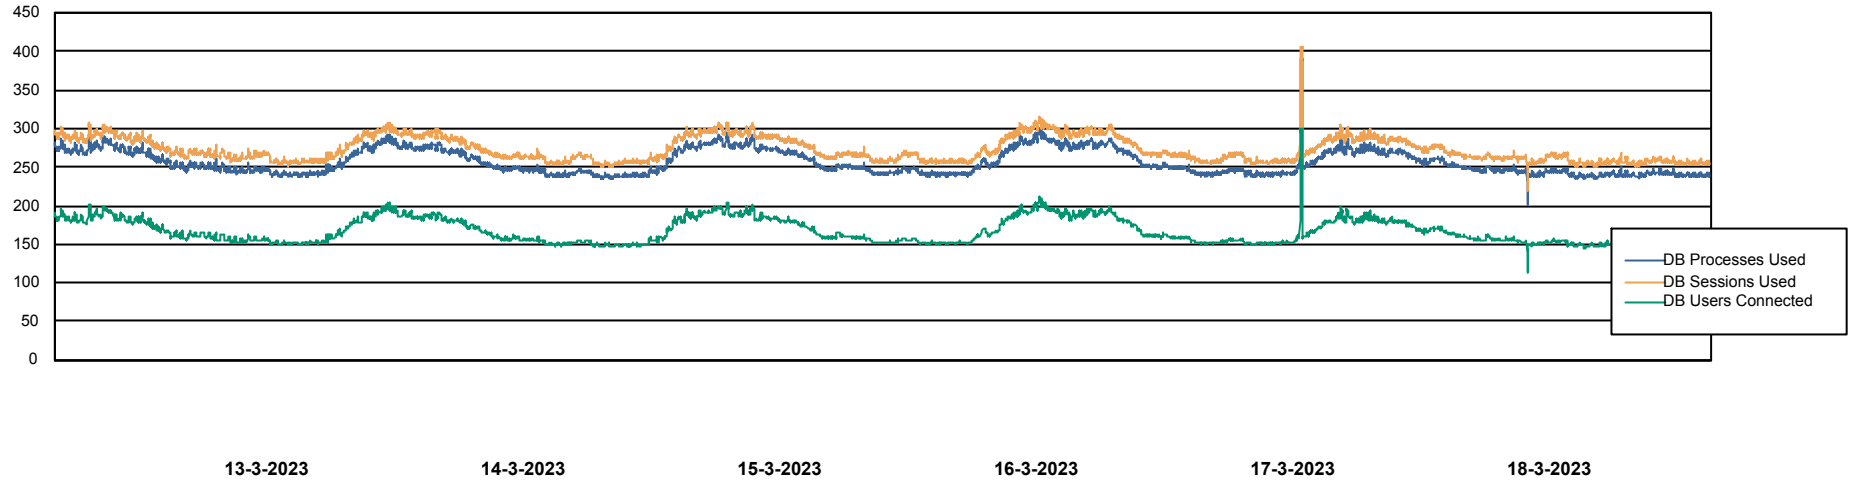

Weekly SLA Customer Report

Customer LTS(CleanLease)_Production
Database ID 126

Database Performance LTS_PROD_CLSABSBI01_BI

Weekly SLA Customer Report

Customer LTS(CleanLease)_Production
Database ID 126

Database Performance LTS_PROD_CLSABSD01_PRDB