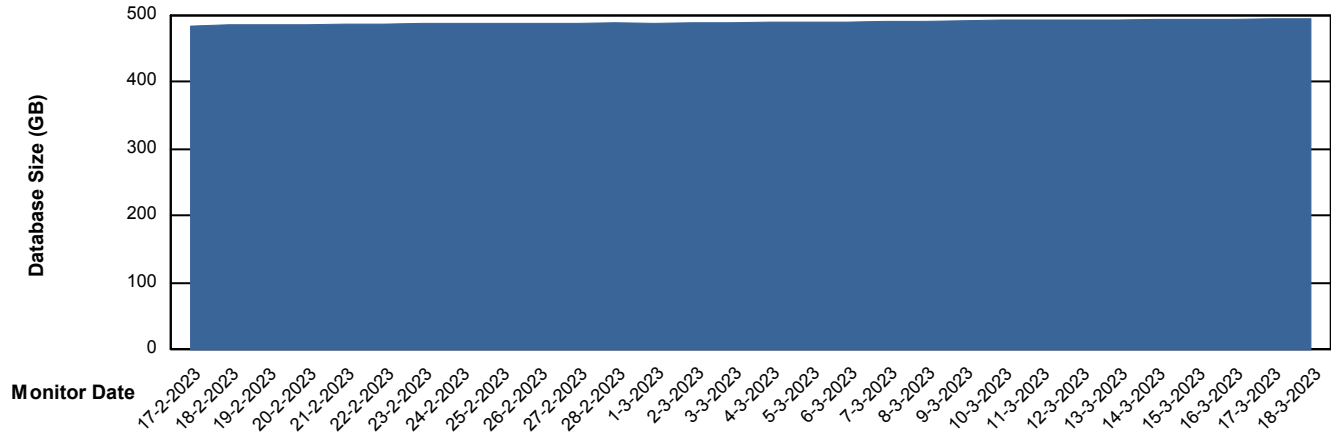

DATABASE SIZE LTS_PROD_CLSABSBI01_BI

Database growth over last month