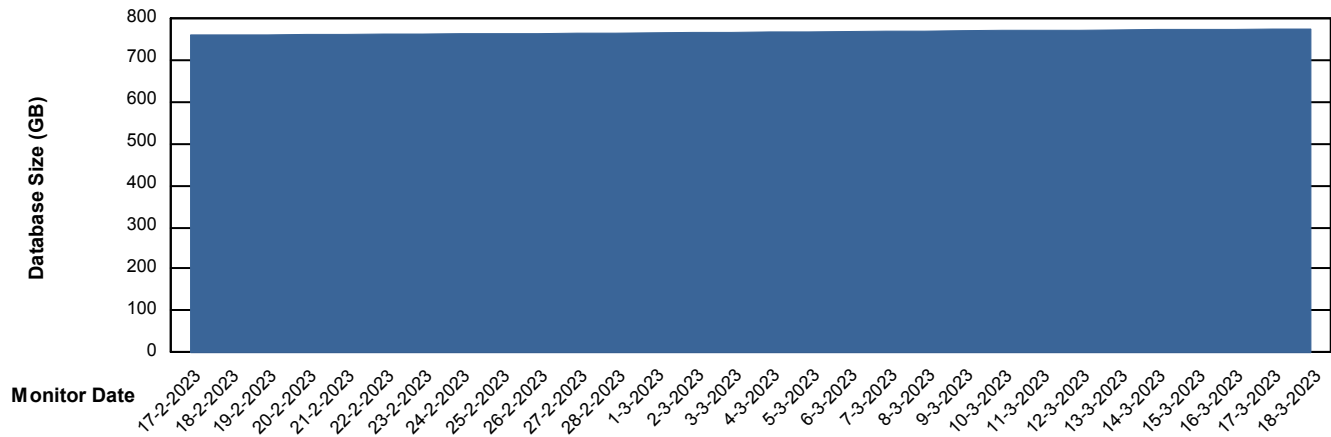

Customer LTS(CleanLease)_Production
Database ID 126

DATABASE SIZE LTS_PROD_CLSABSBI01_BI

Database growth over last month

DATABASE SIZE LTS_PROD_CLSABSDB01_PRDB

Database growth over last month

Weekly SLA Customer Report