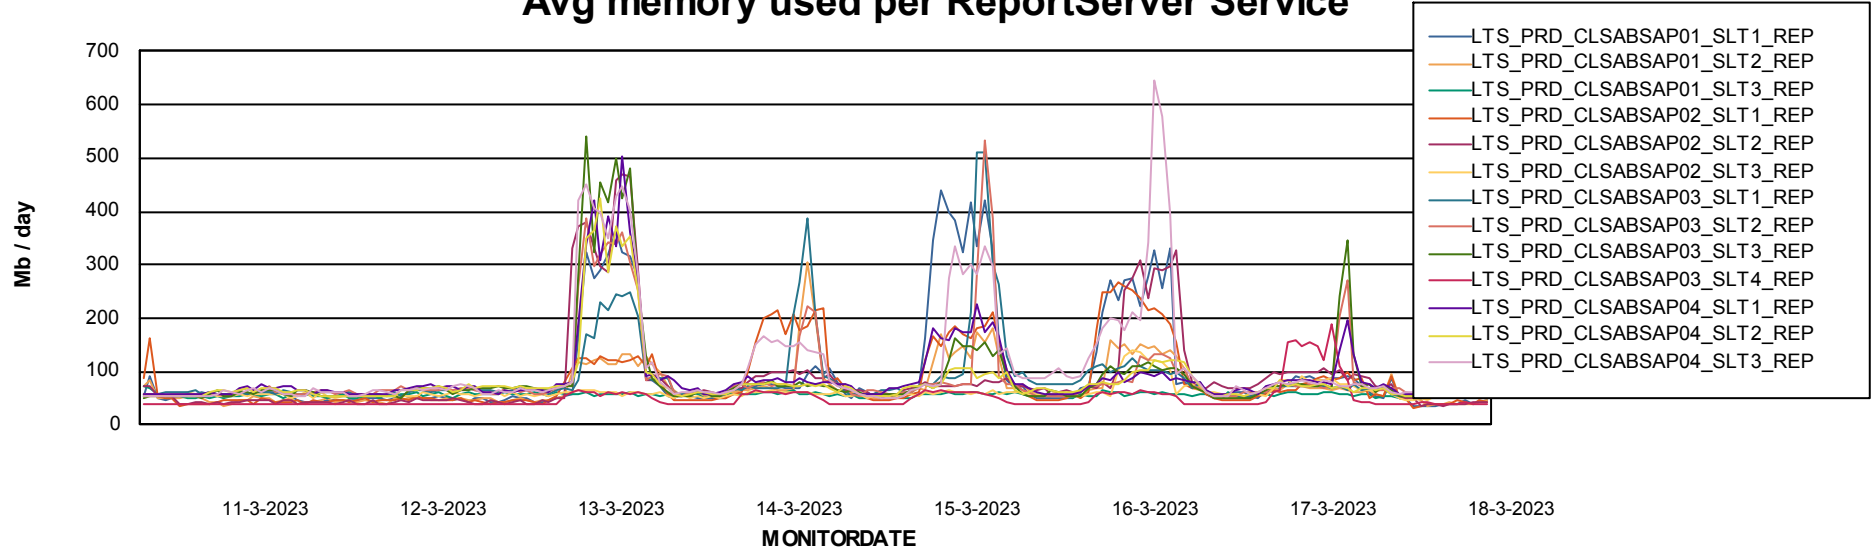

ABSSolute Application ReportServer Services

Avg memory used per ReportServer Service