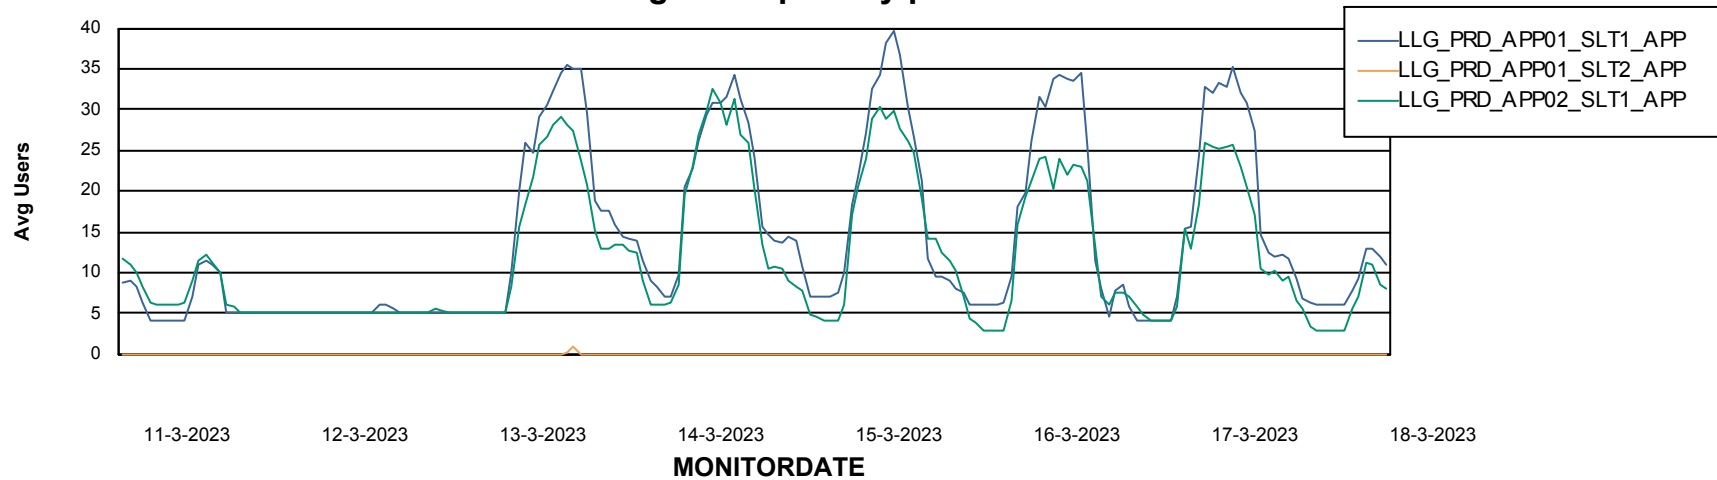

Avg users per day per ABS server