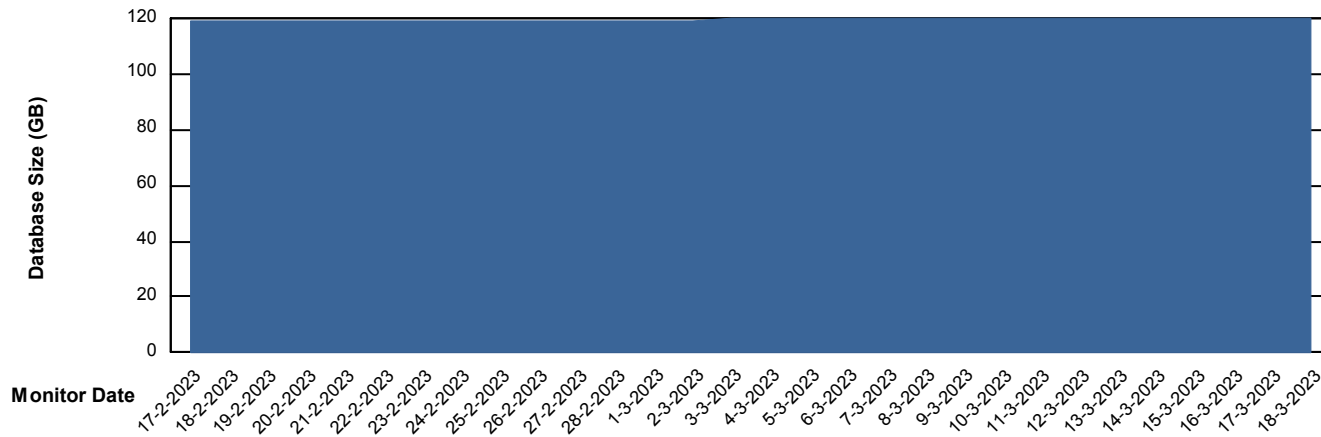

Weekly SLA Customer Report

Customer LLG_Production
Database ID 53

DATABASE SIZE LLGDB_Production

Database growth over last month

DATABASE SIZE LLGDBBI_Production

Database growth over last month

Weekly SLA Customer Report