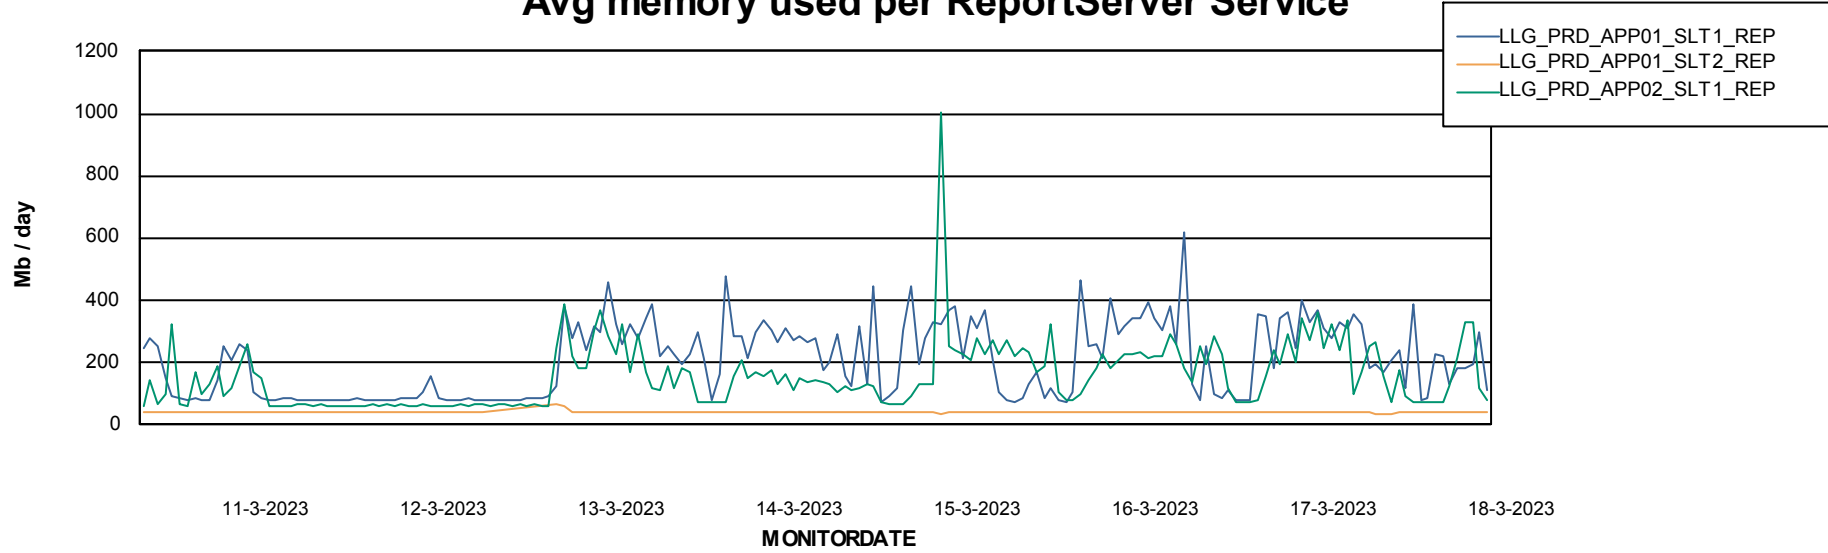

ABSSolute Application Server Services

Avg memory used per ReportServer Service