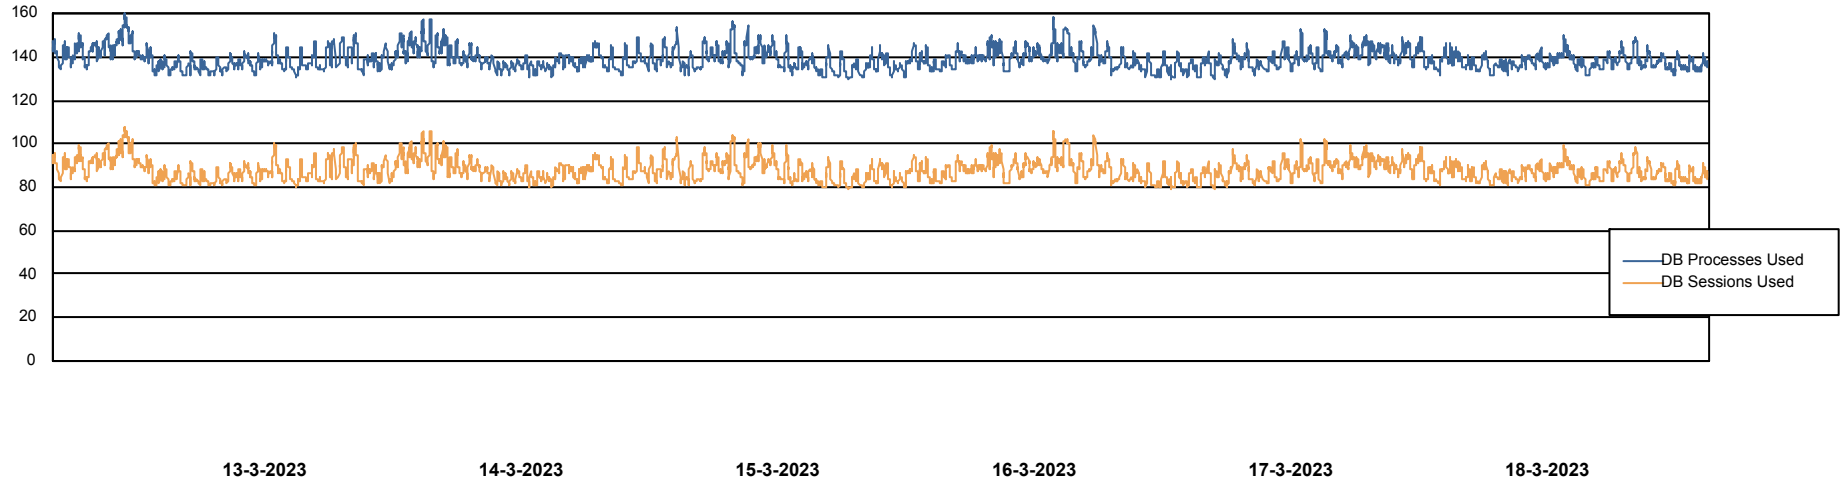

Database Performance LLGDB_Production

DB Processes Max 4
DB Processes Max 300