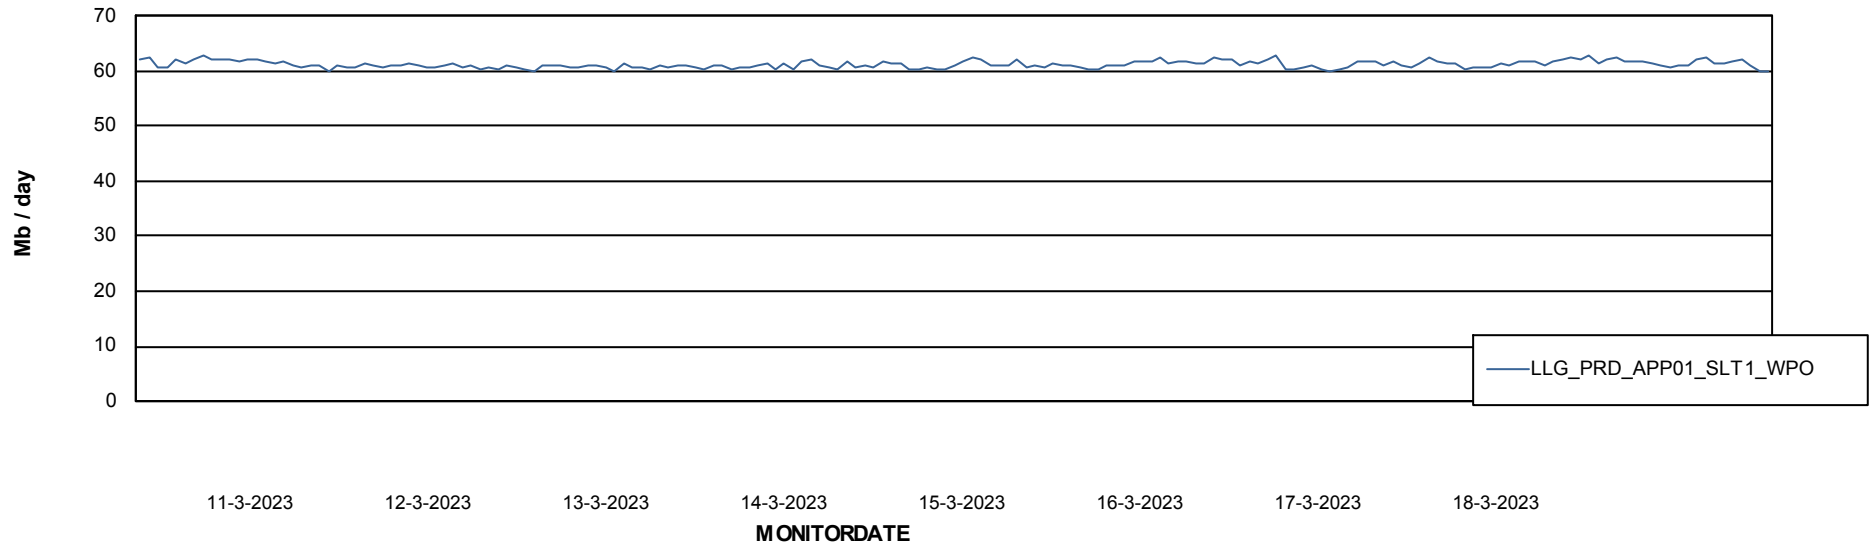

ABSSolute Application Server Services

Avg memory used per ABS Web component