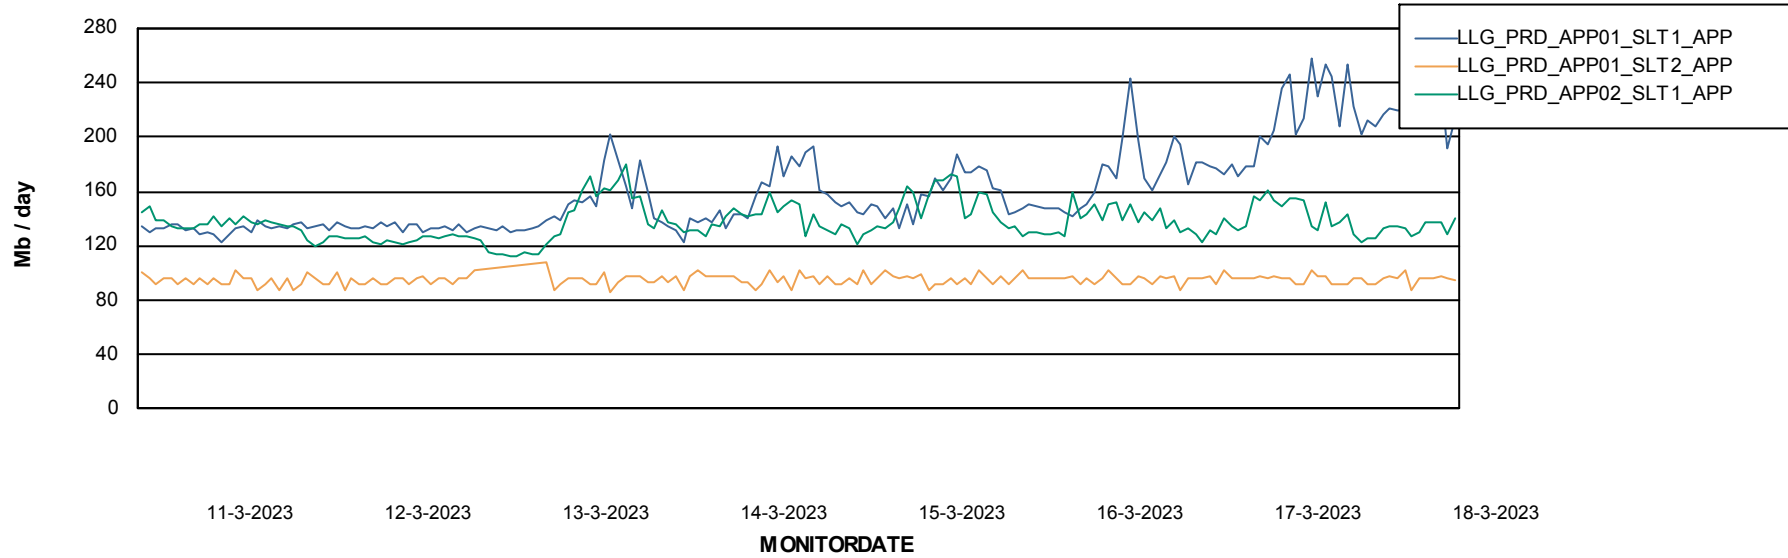

ABSSolute Application Server Services

Avg memory used per ABS Server Service