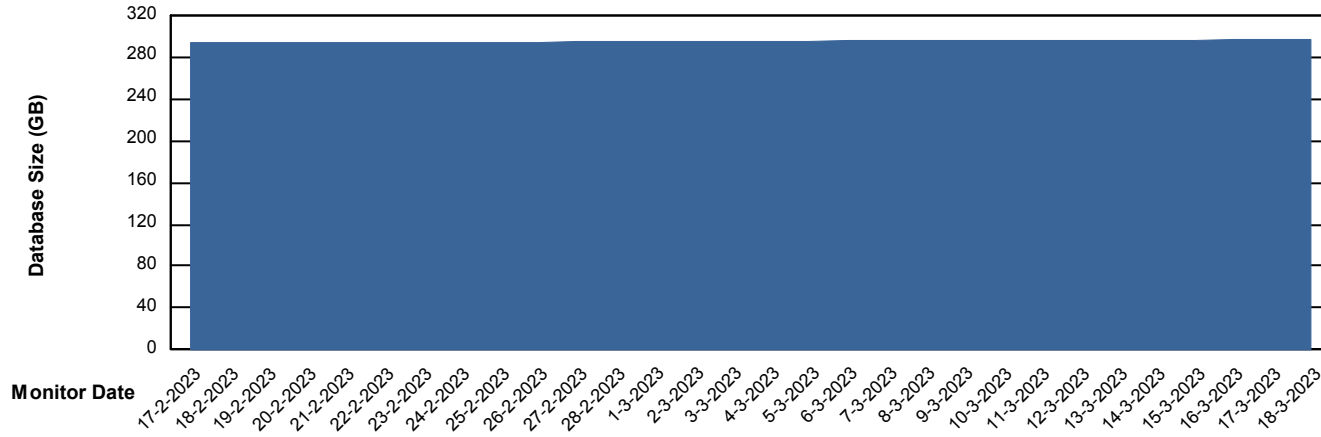

Database Performance LLGDB_Standby_TS2

DB Processes Max 0
DB Processes Max 300
DB Processes Max 4

Weekly SLA Customer Report

Customer LLG_Production
Database ID 53

Database Performance LLGDBBI_Production

DB Processes Max 1,000

Weekly SLA Customer Report

Customer LLG_Production
Database ID 53

DATABASE SIZE LLGDB_Production

Database growth over last month

DATABASE SIZE LLGDBBI_Production

Database growth over last month

Weekly SLA Customer Report