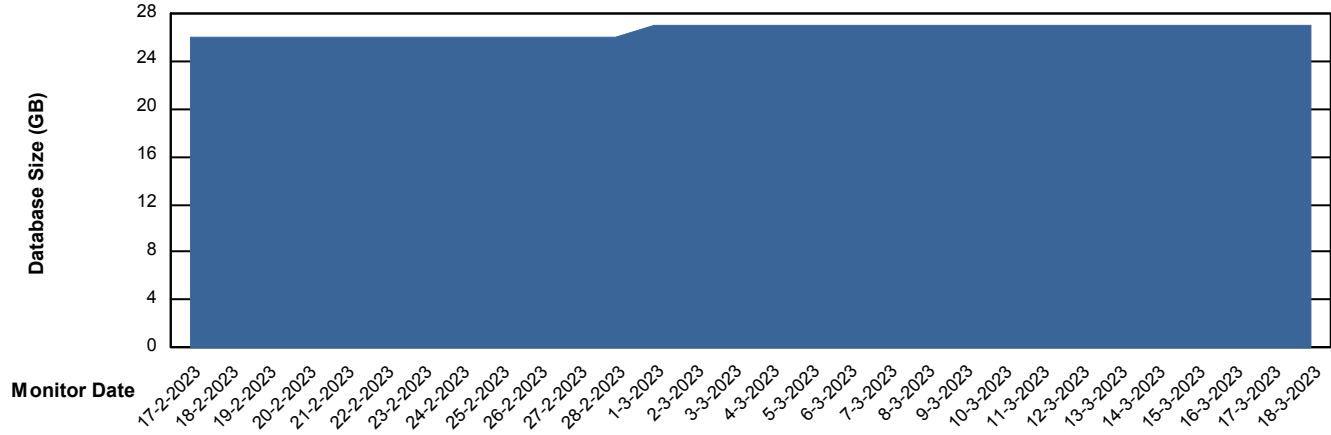

DATABASE SIZE HUE_PRD_S-ORABI_DB

Database growth over last month