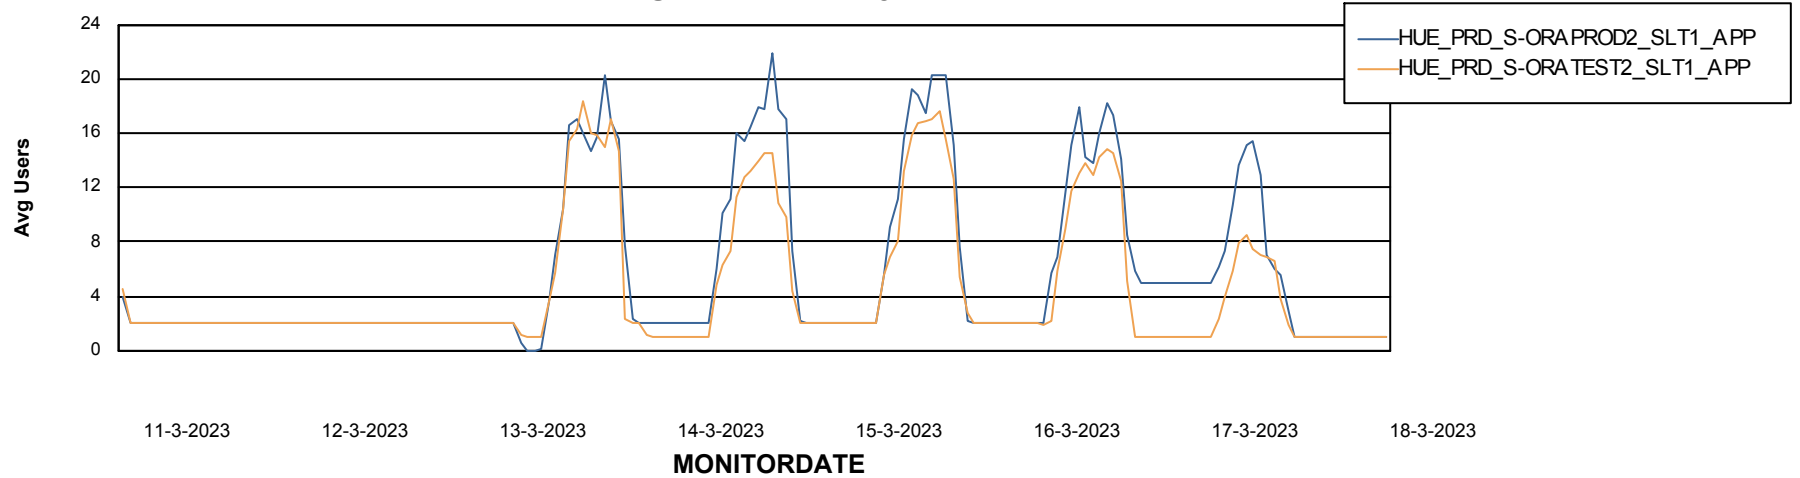

Avg users per day per ABS server