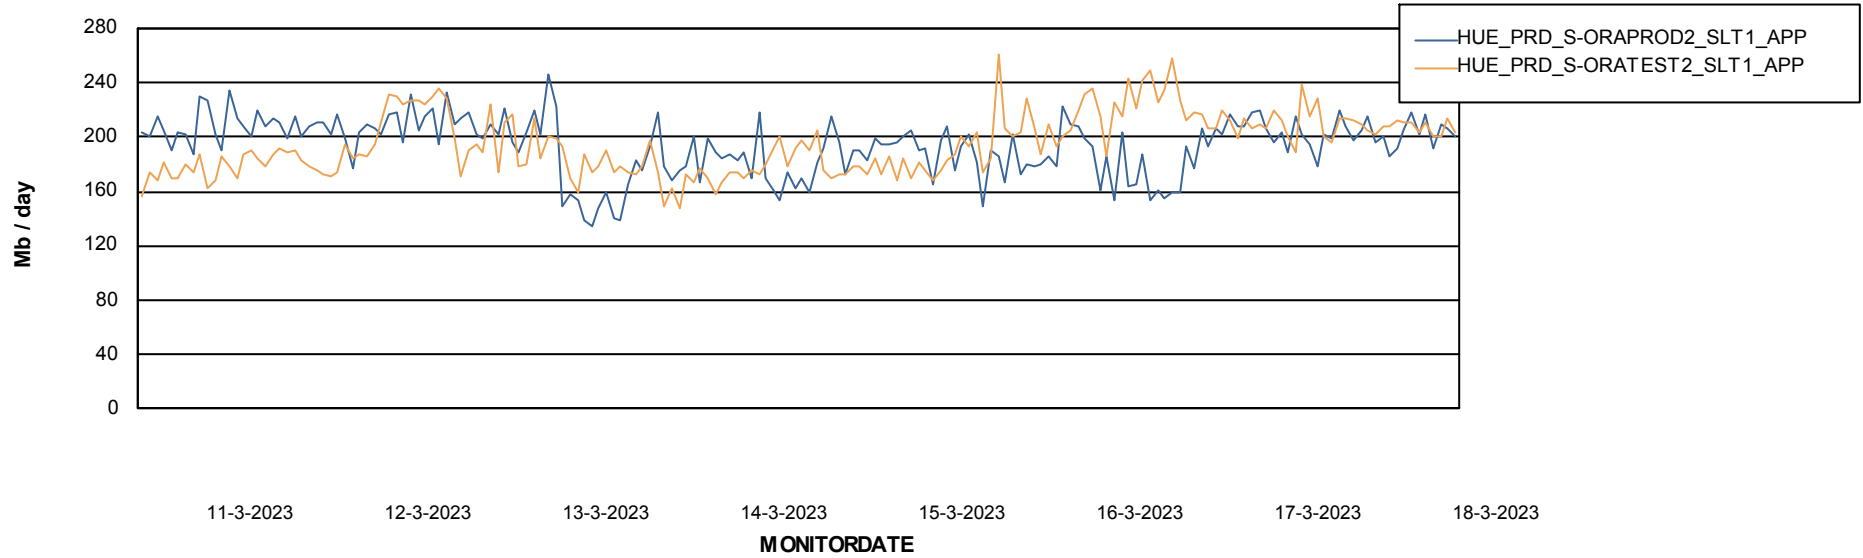

ABSSolute Application Server Services

Avg memory used per ABS Server Service