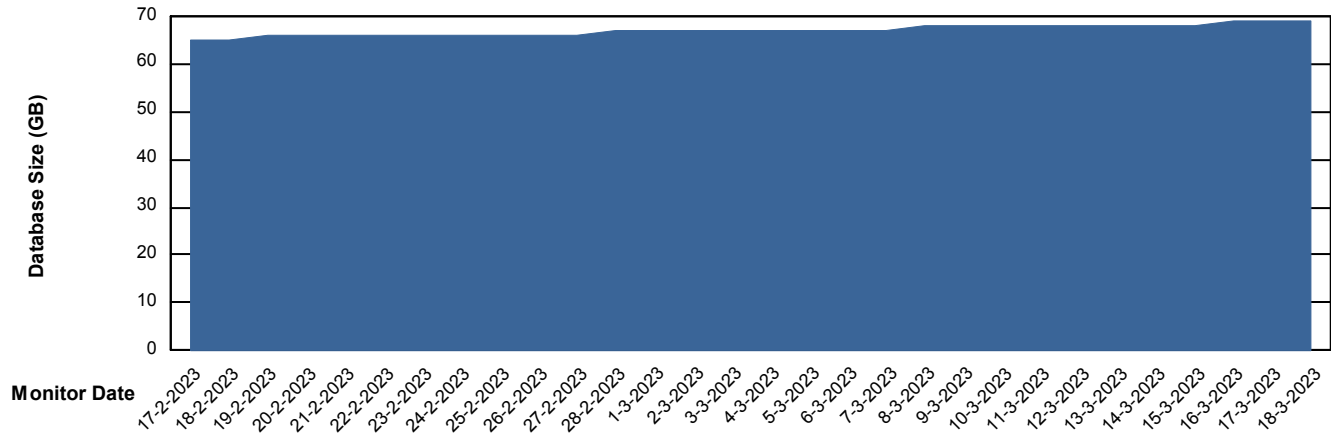

DATABASE SIZE HUE_PRD_S-ORAPROD2_DB

Database growth over last month