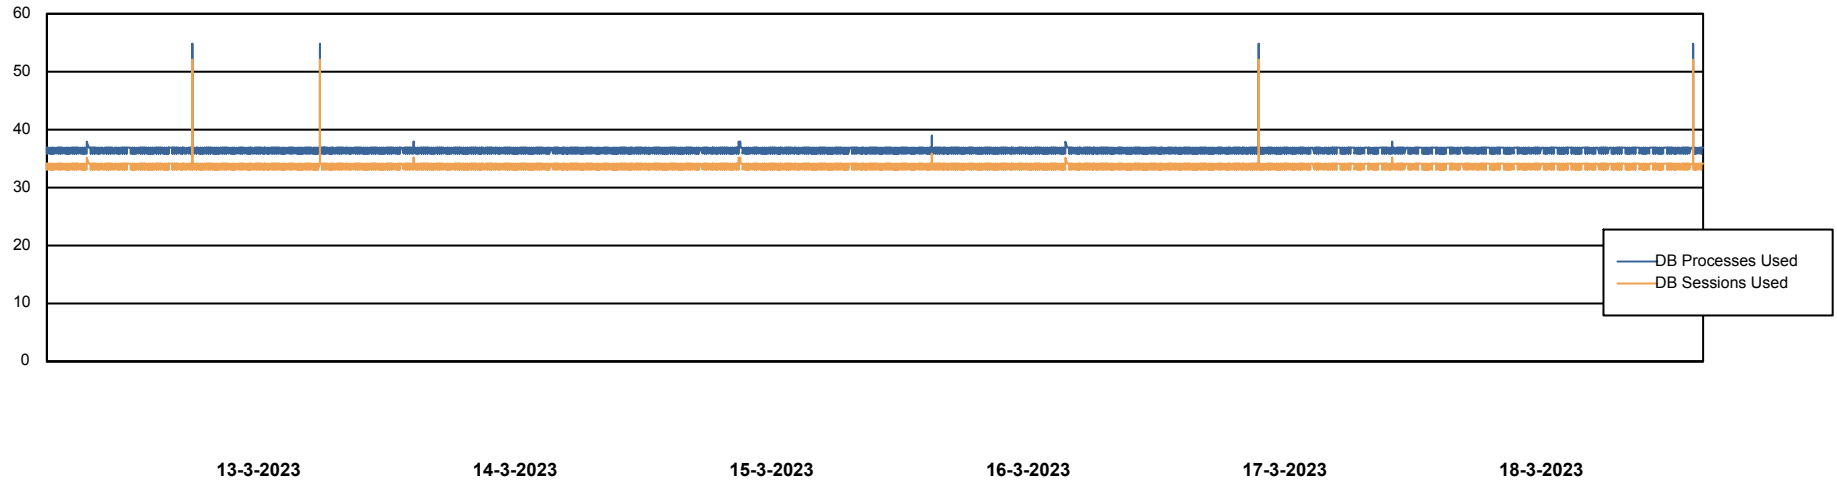

# Weekly SLA Customer Report

Customer HUE\_Production  
Database ID 154

Database Performance HUE\_STB\_S-ORATEST2\_DB

DB Processes Max 1,000