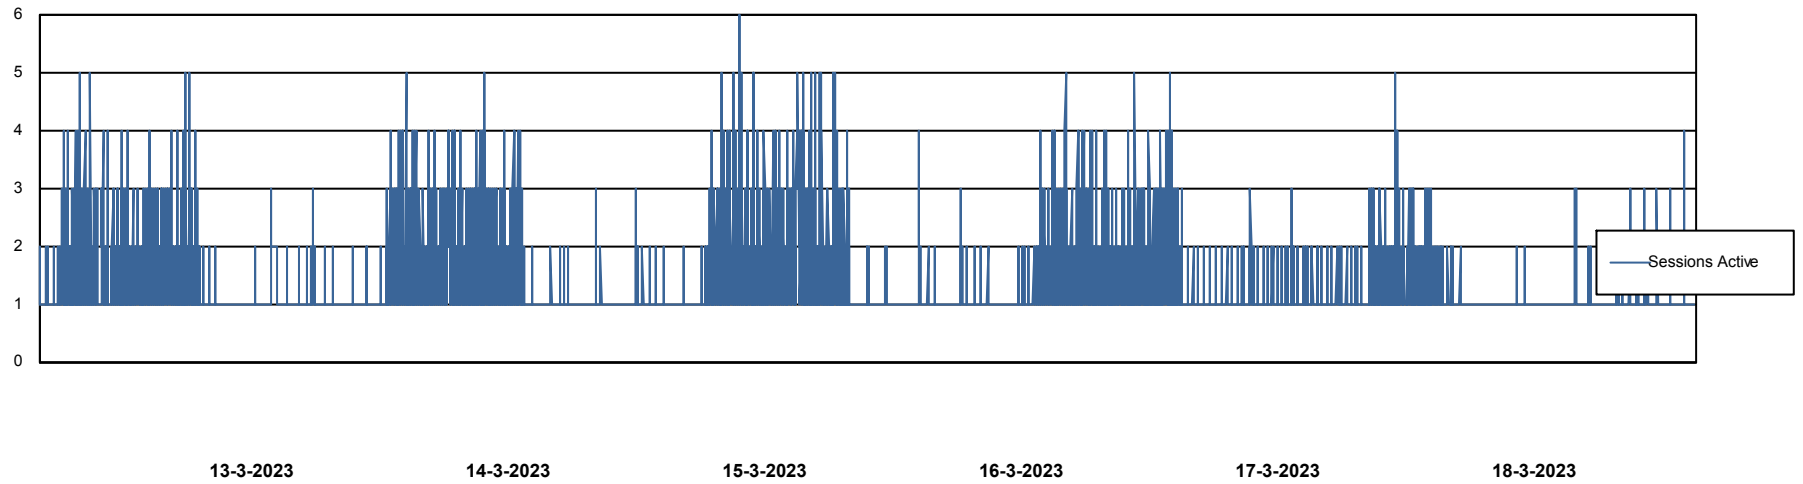

Database Performance HUE_PRD_S-ORAPROD2_DB