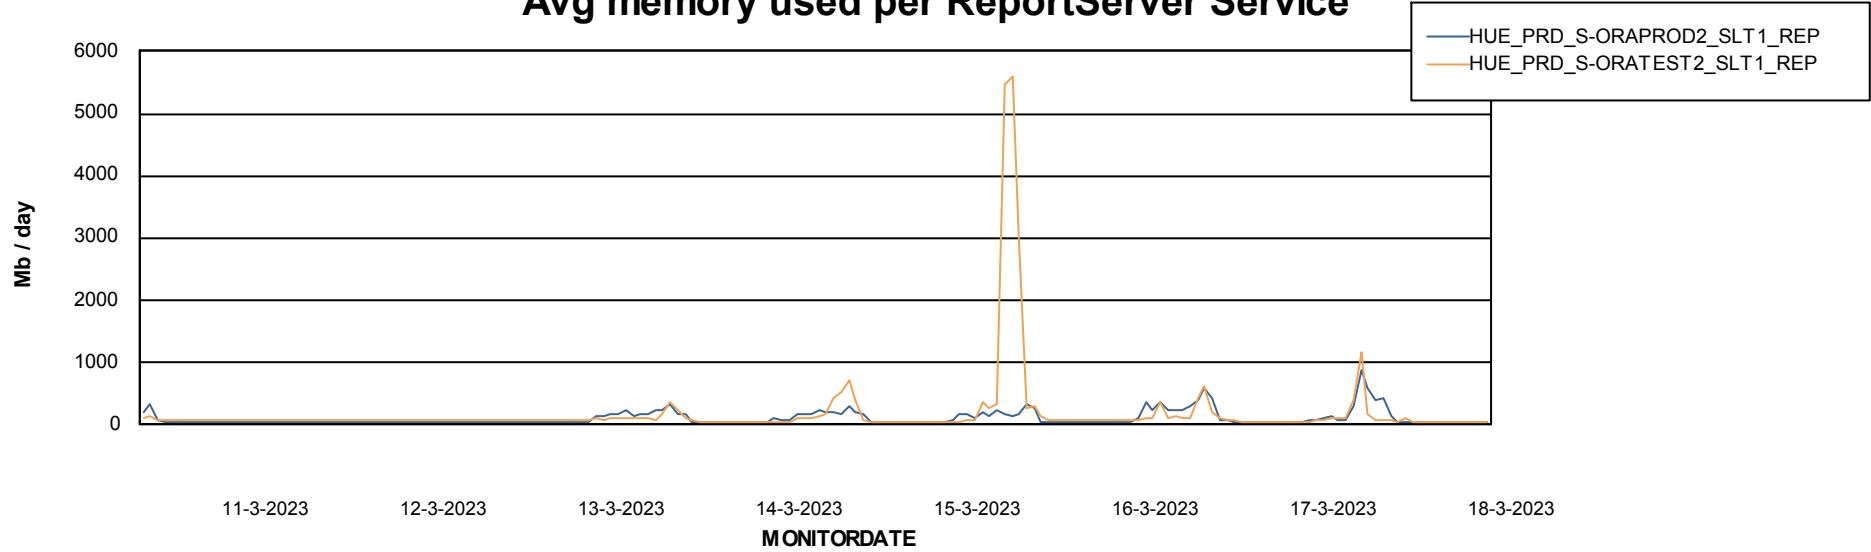

ABSSolute Application ReportServer Services

Avg memory used per ReportServer Service