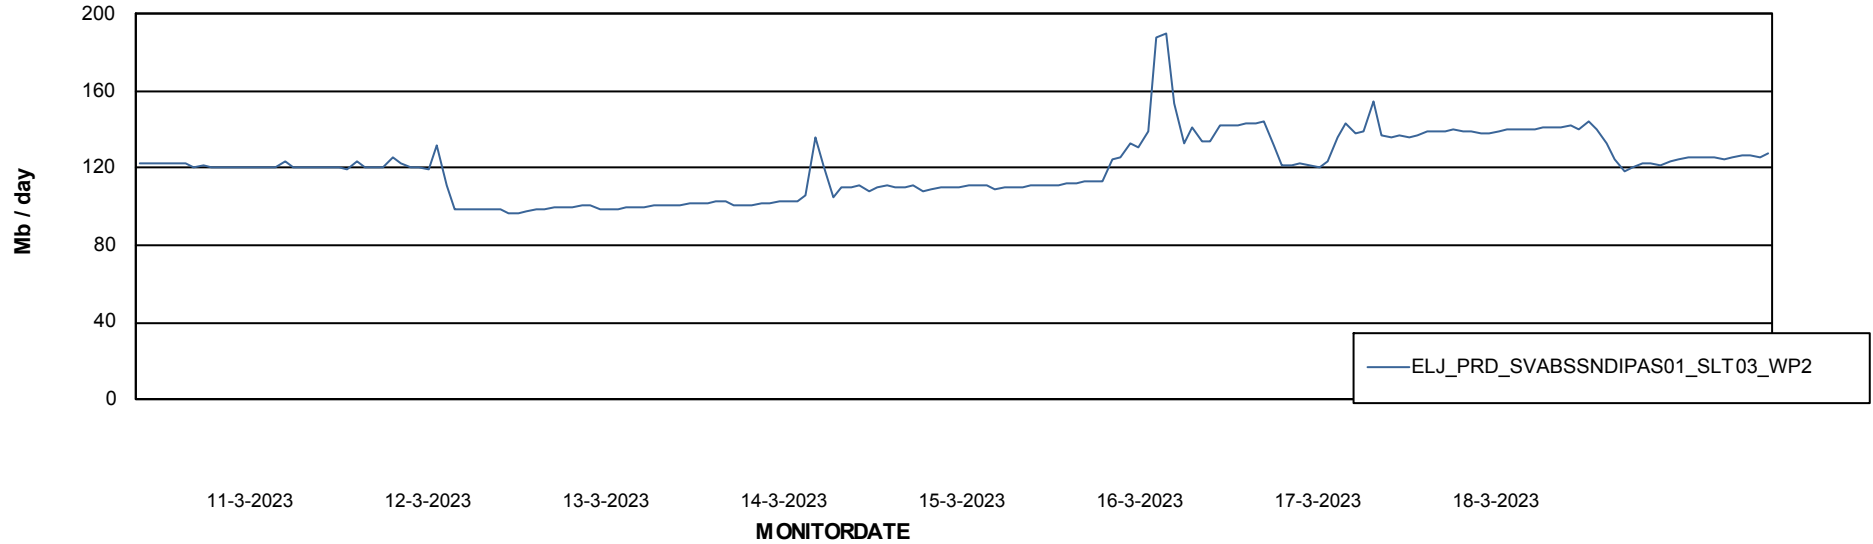

ABSSolute Web Component Services

Avg memory used per ABS Web component