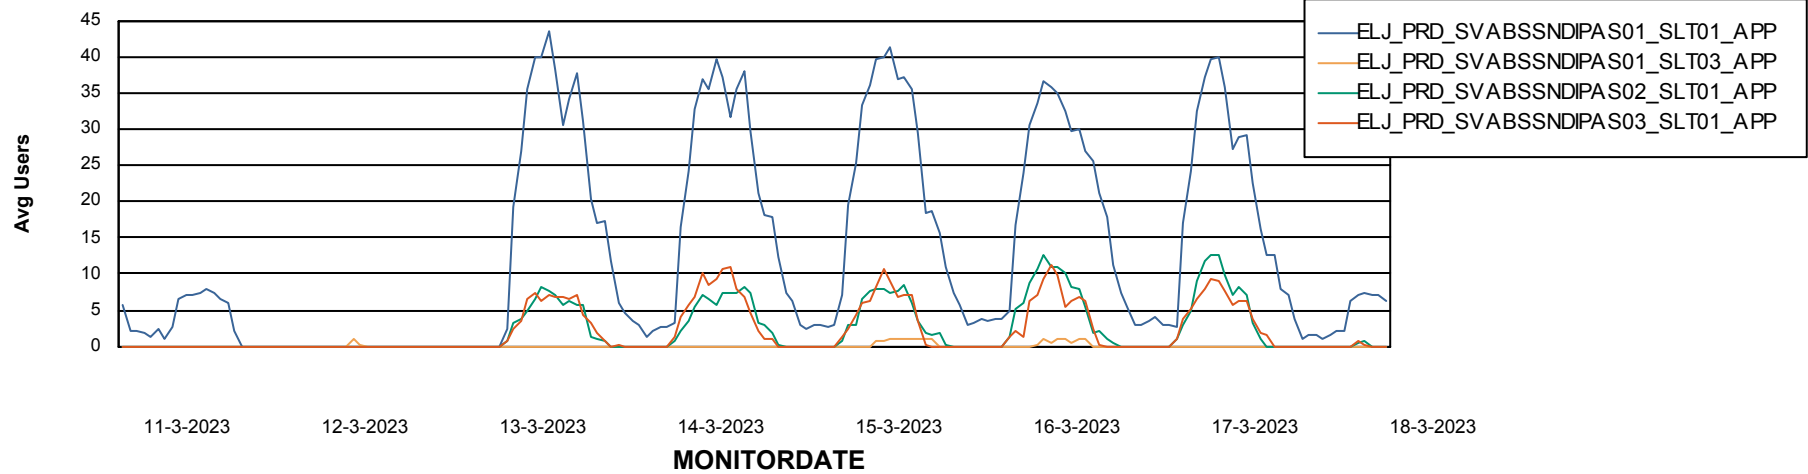

Avg users per day per ABS server