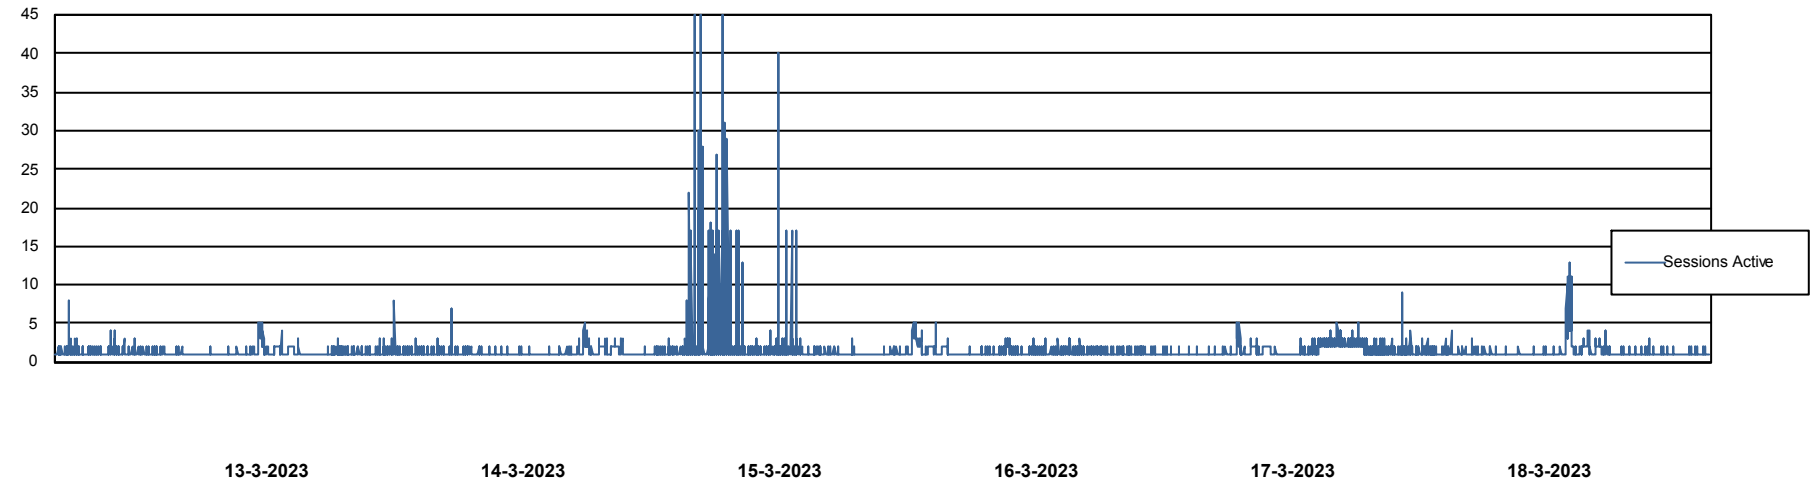

Weekly SLA Customer Report

Customer ELJ Production
Database ID 72

Database Performance ELJDB_BI

Weekly SLA Customer Report

Customer ELJ Production
Database ID 72

Database Performance ELJDB_Production

Weekly SLA Customer Report

Customer ELJ Production
Database ID 72

Database Performance ELJDB_Standby

DB Processes Max 600
DB Sessions Max 4

Weekly SLA Customer Report

Customer ELJ Production
Database ID 72

DATABASE SIZE ELJDB_BI

Database growth over last month