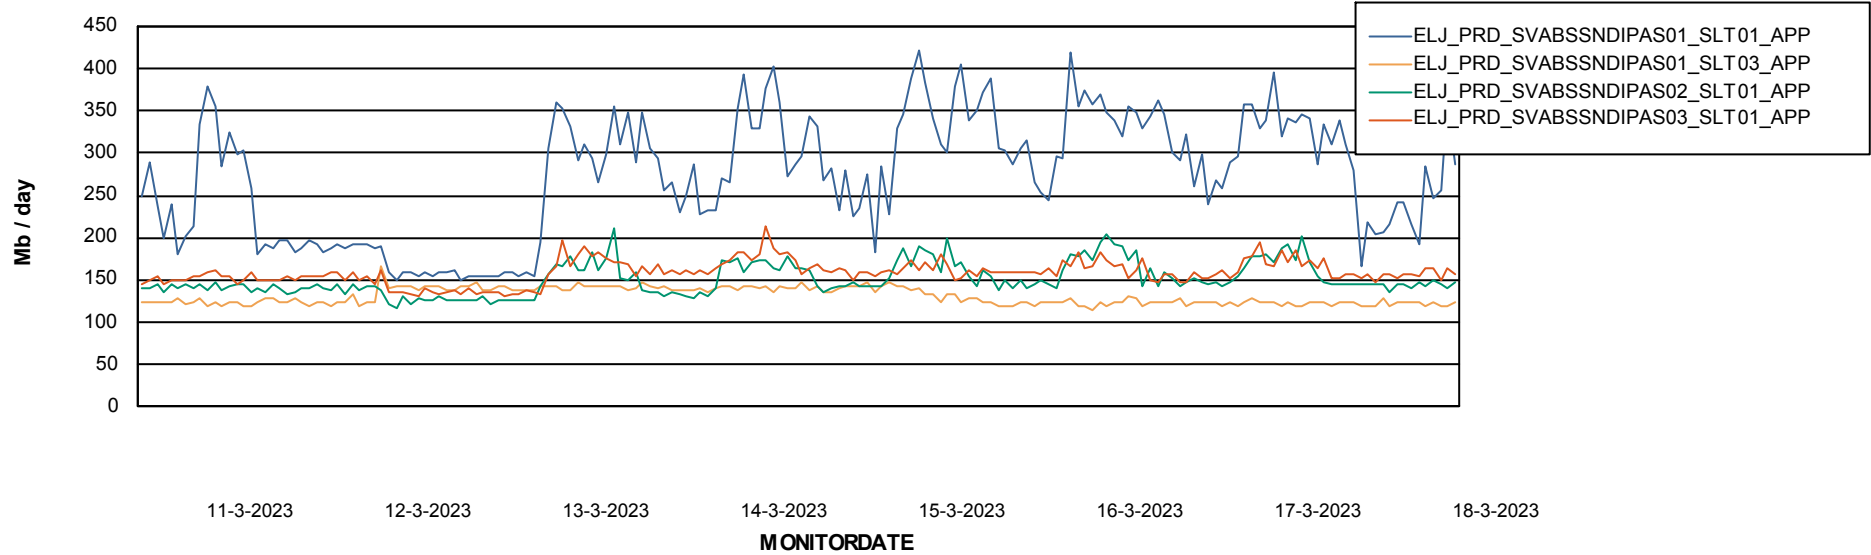

ABSSolute Application Server Services

Avg memory used per ABS Server Service