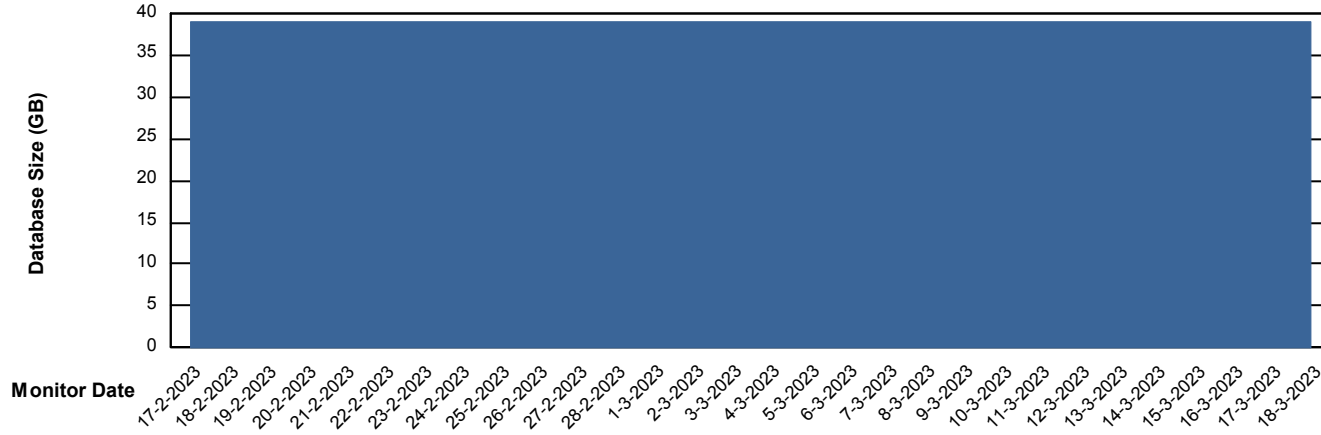

Weekly SLA Customer Report

Customer ELJ Production
Database ID 72

Database Performance ELJDB_BI

Weekly SLA Customer Report

Customer ELJ Production
Database ID 72

Database Performance ELJDB_Production

Weekly SLA Customer Report

Customer ELJ Production
Database ID 72

Database Performance ELJDB_Standby

DB Processes Max 600
DB Sessions Max 4

Weekly SLA Customer Report

Customer ELJ Production
Database ID 72

DATABASE SIZE ELJDB_BI

Database growth over last month