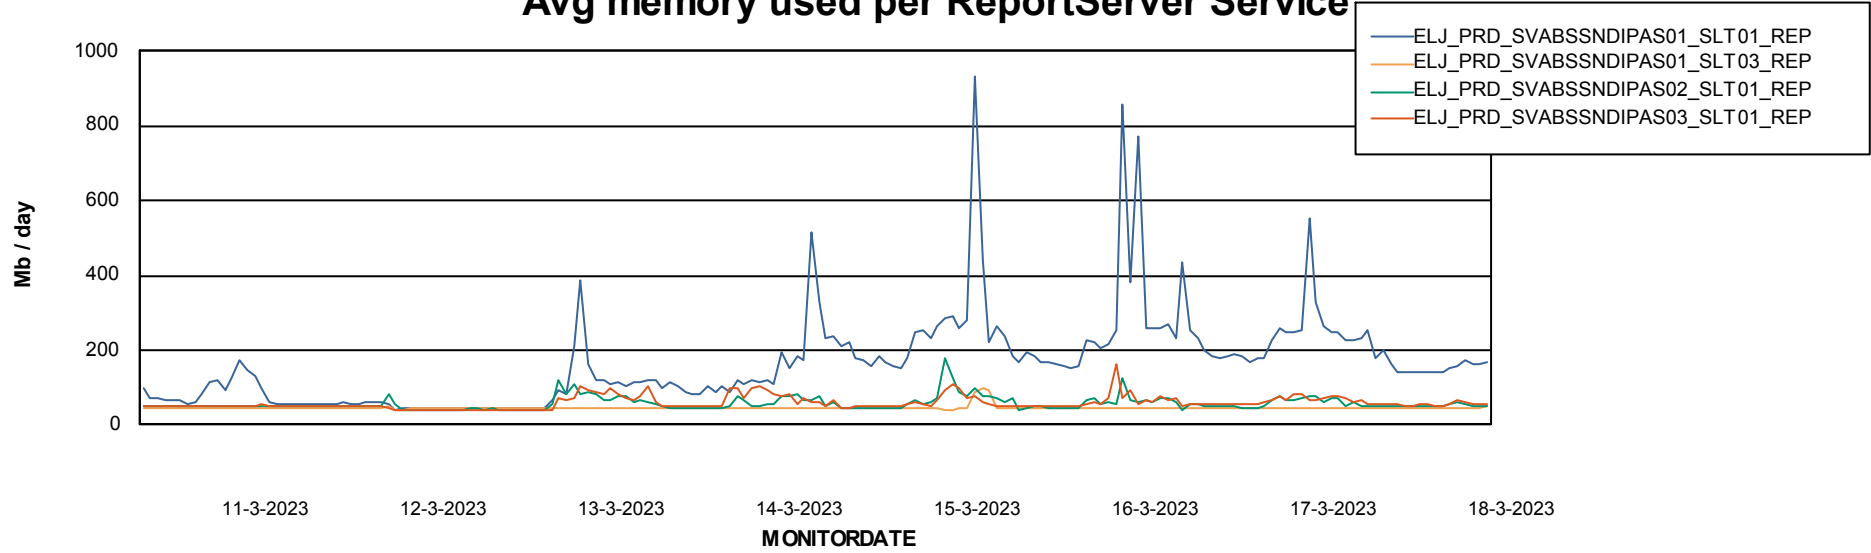

Avg memory used per ABS Server Service

Avg users per day per ABS server

Weekly SLA Customer Report

Customer ELJ Production
Database ID 72

ABSSolute Application ReportServer Services

Avg memory used per ReportServer Service