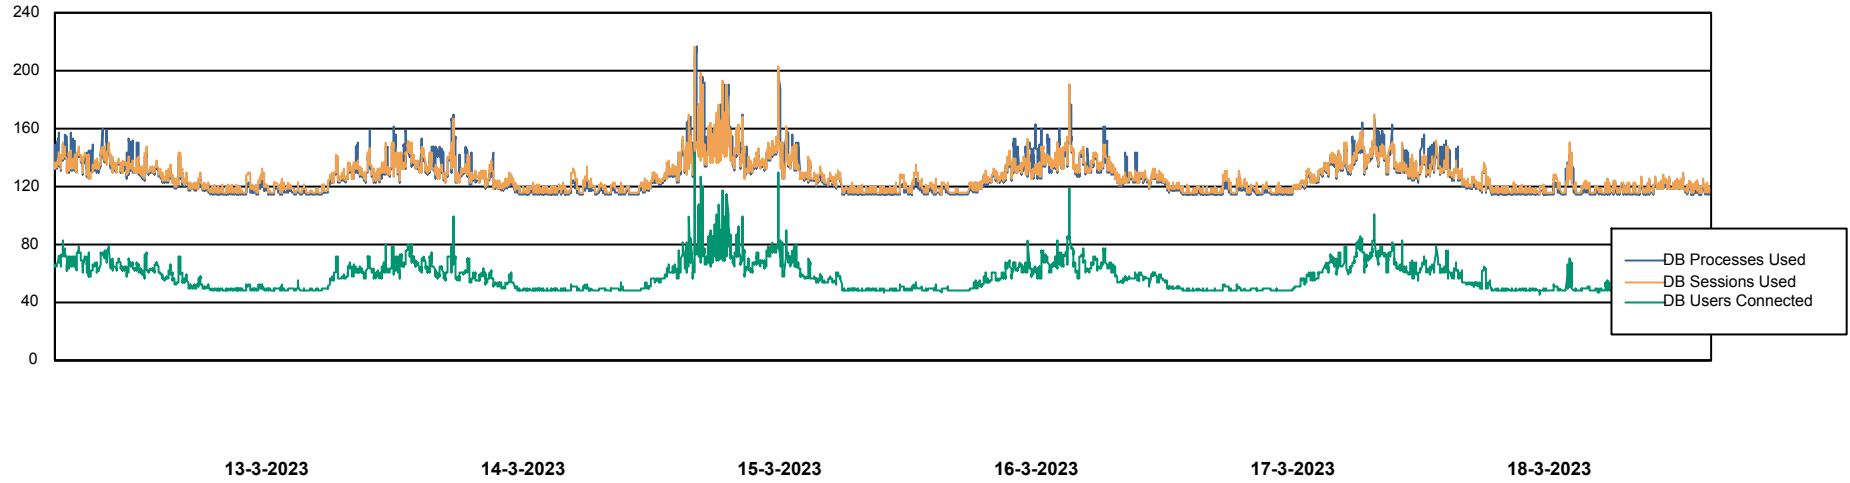

Weekly SLA Customer Report

Customer ELJ Production
Database ID 72

Database Performance ELJDB_BI

Weekly SLA Customer Report

Customer ELJ Production
Database ID 72

Database Performance ELJDB_Production

Weekly SLA Customer Report

Customer ELJ Production
Database ID 72

Database Performance ELJDB_Standby

DB Processes Max 600
DB Sessions Max 4

Weekly SLA Customer Report

Customer ELJ Production
Database ID 72

DATABASE SIZE ELJDB_BI

Database growth over last month