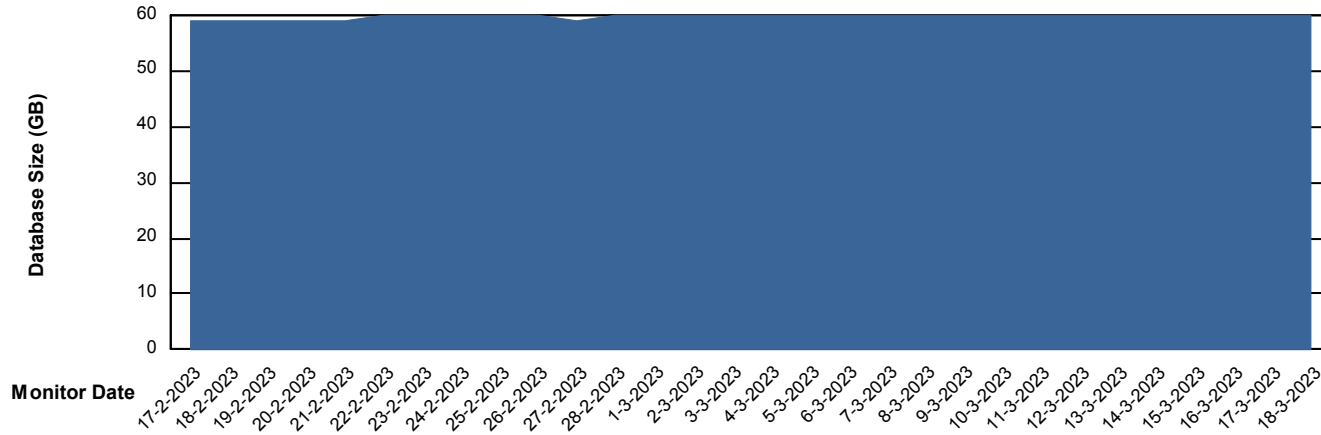

DATABASE SIZE ELJDB_Production

Database growth over last month