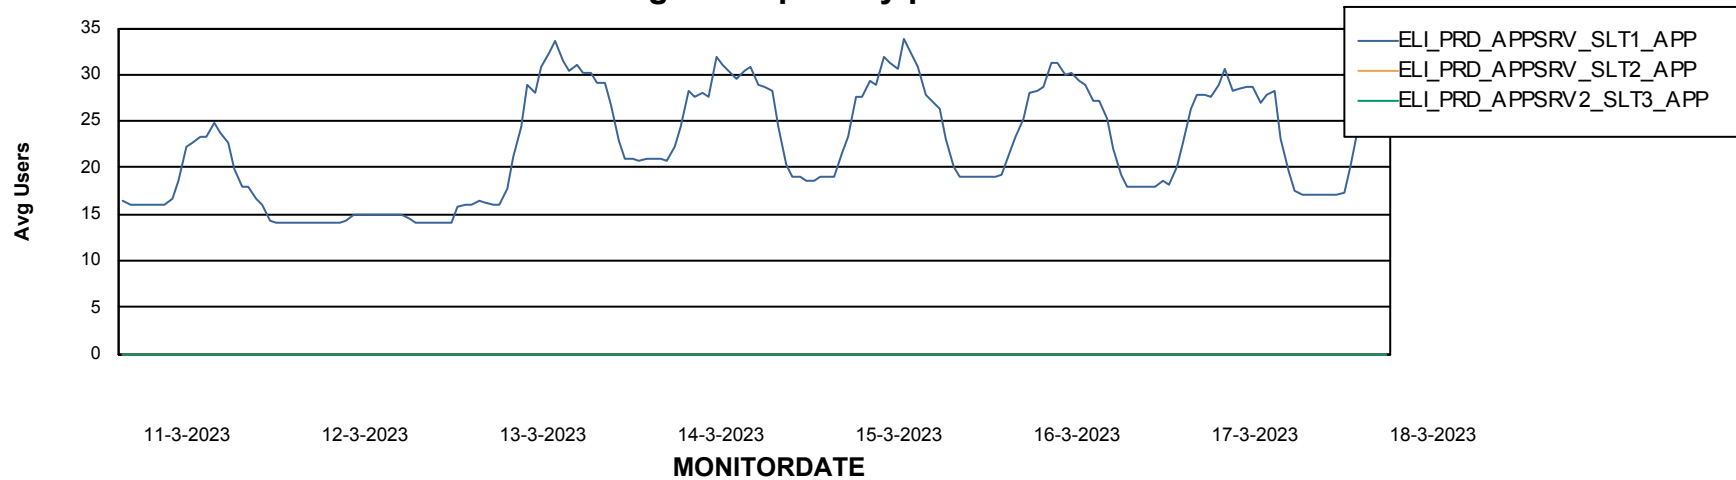

Avg users per day per ABS server