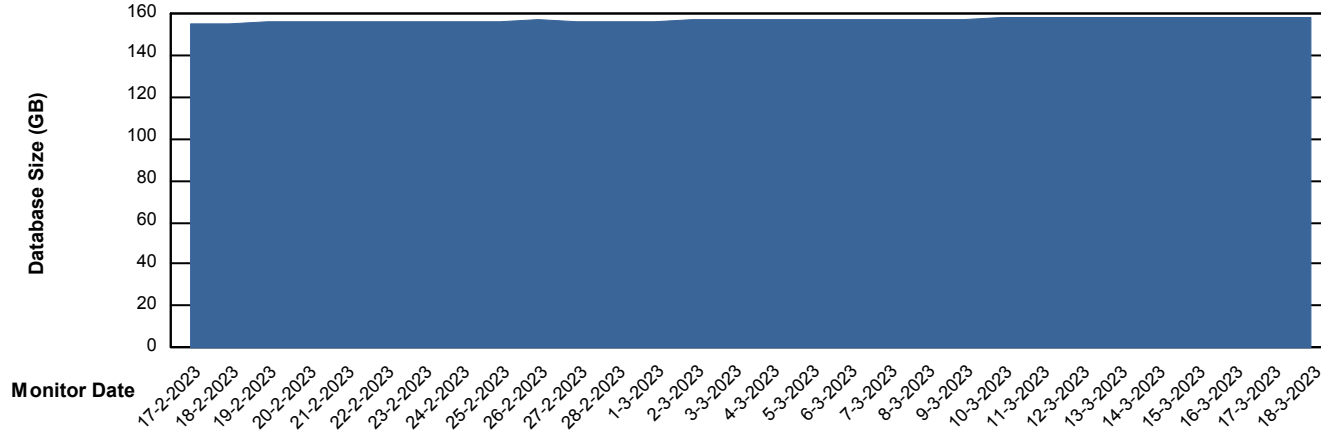

DATABASE SIZE ELIDB_BI

Database growth over last month