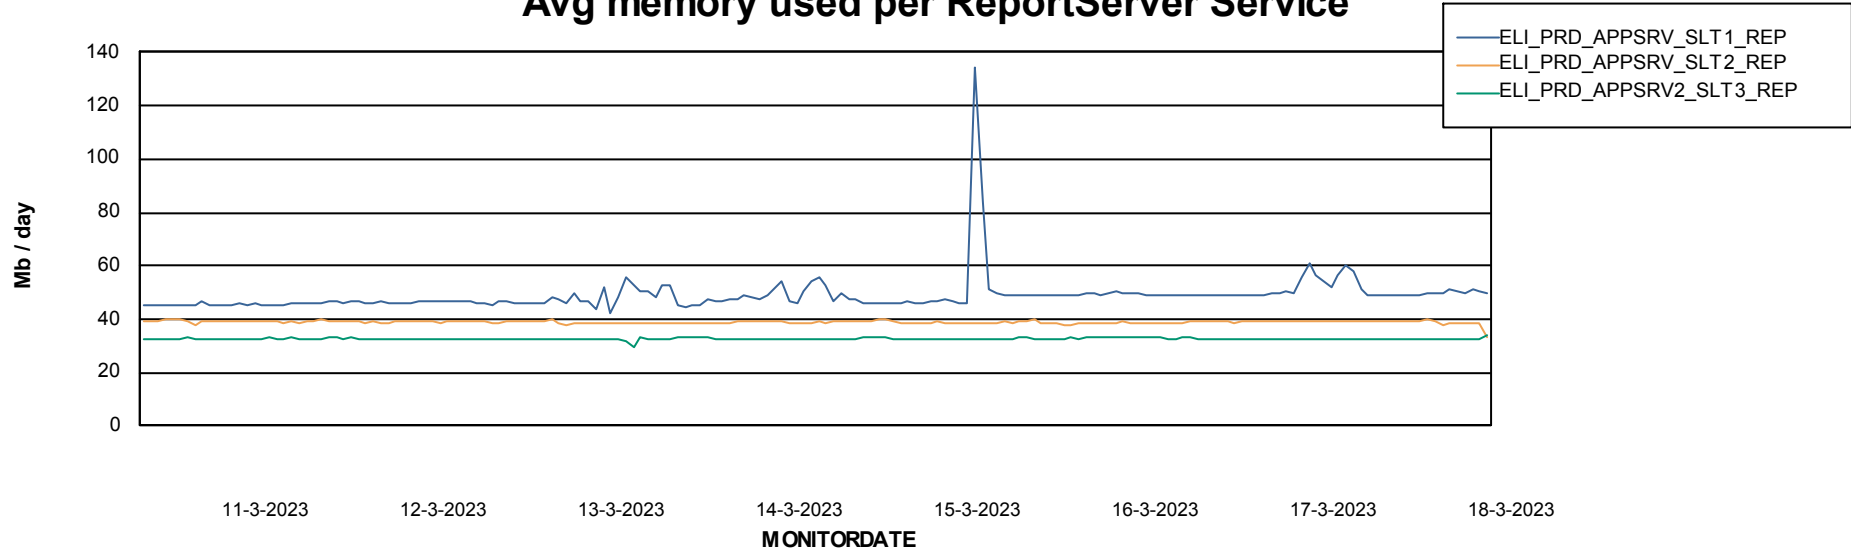

ABSSolute Application Server Services

Avg memory used per ReportServer Service