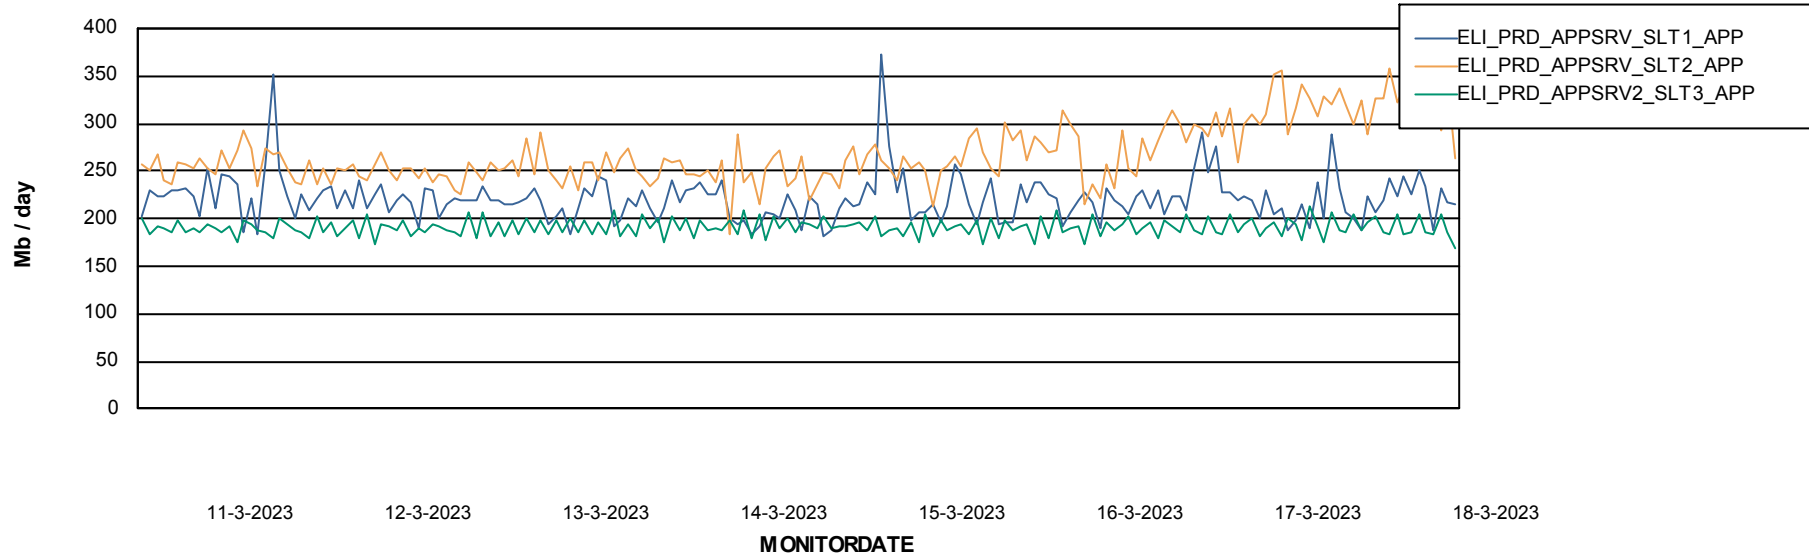

ABSolute Application Server Services

Avg memory used per ABS Server Service