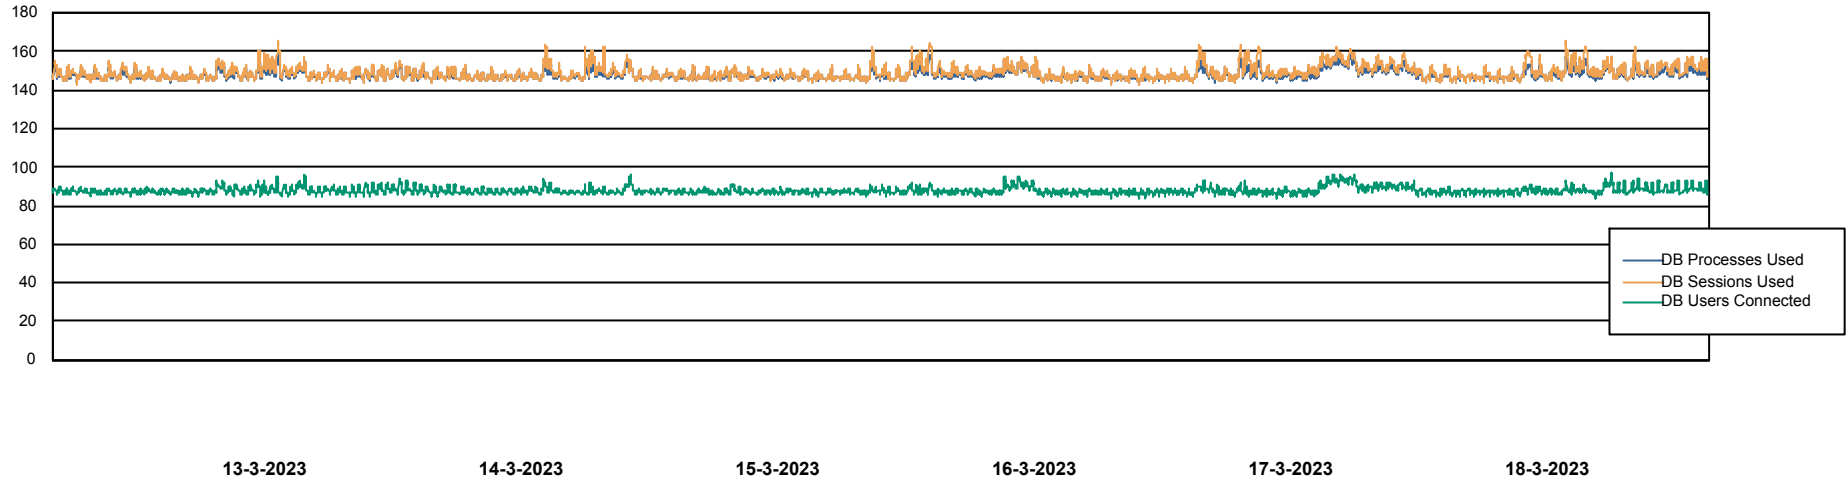

Database Performance ELIDB_BI