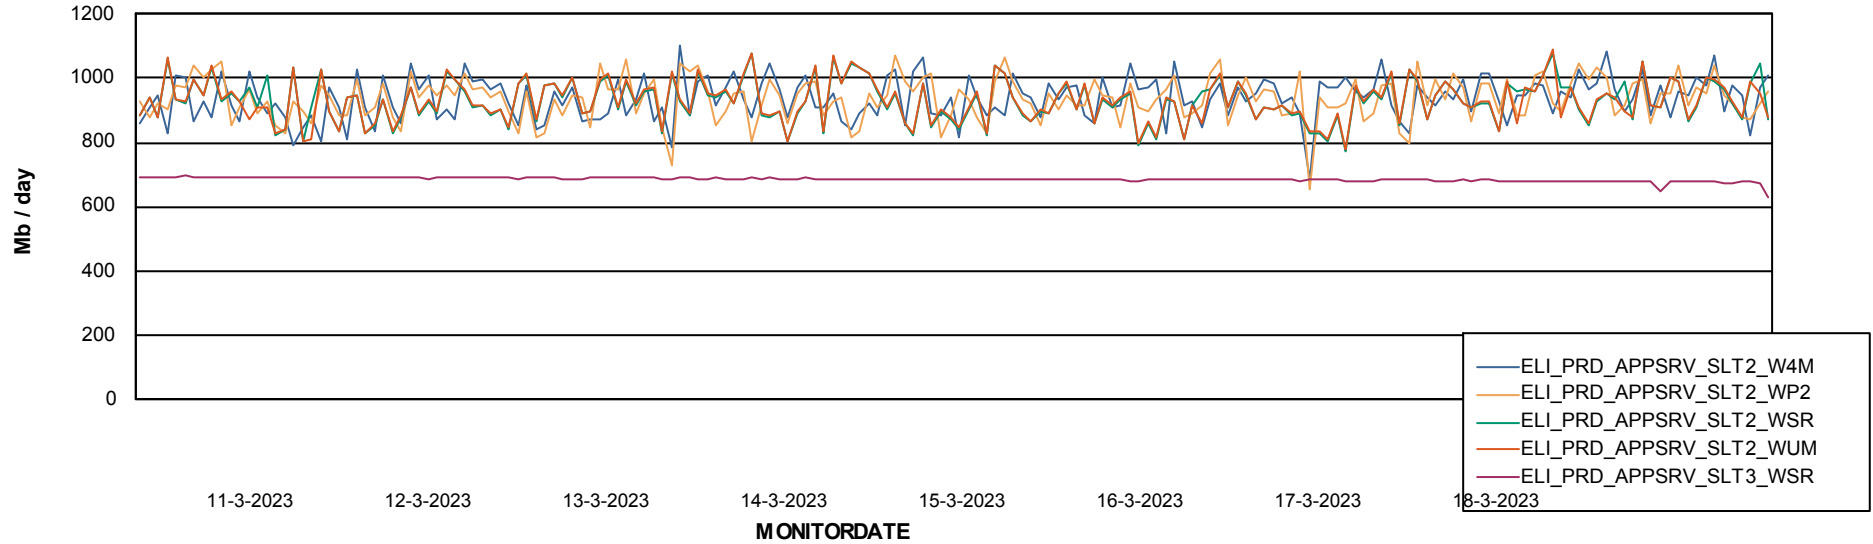

ABSSolute Application Server Services

Avg memory used per ABS Web component