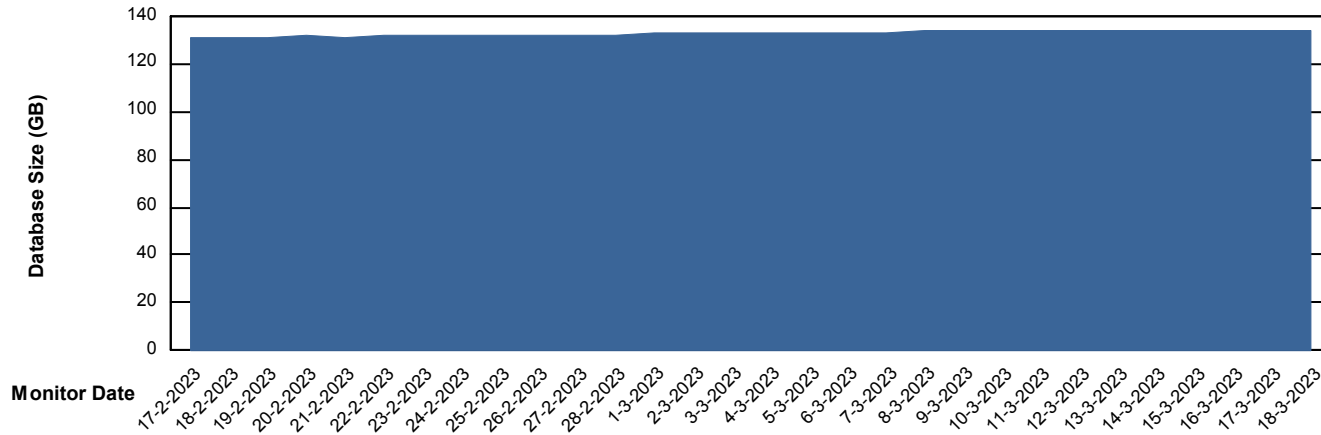

# Weekly SLA Customer Report

Customer ELI\_Production  
Database ID 62

DATABASE SIZE ELIDB\_BI

### Database growth over last month

DATABASE SIZE ELIDB\_BI\_FUTURE

### Database growth over last month