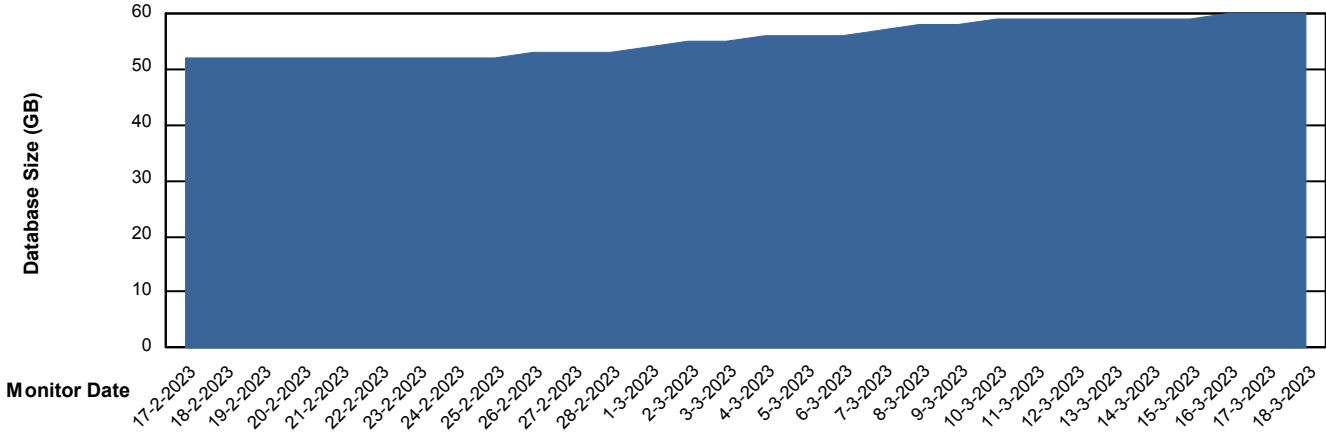

DB Processes Max 1,000

Weekly SLA Customer Report

Customer ECL_Production
 Database ID 156

DATABASE SIZE ECL_PRD_ECLABS_DB_Production

Database growth over last month

Database Tablespace ECL_PRD_ECLABS_DB_Production