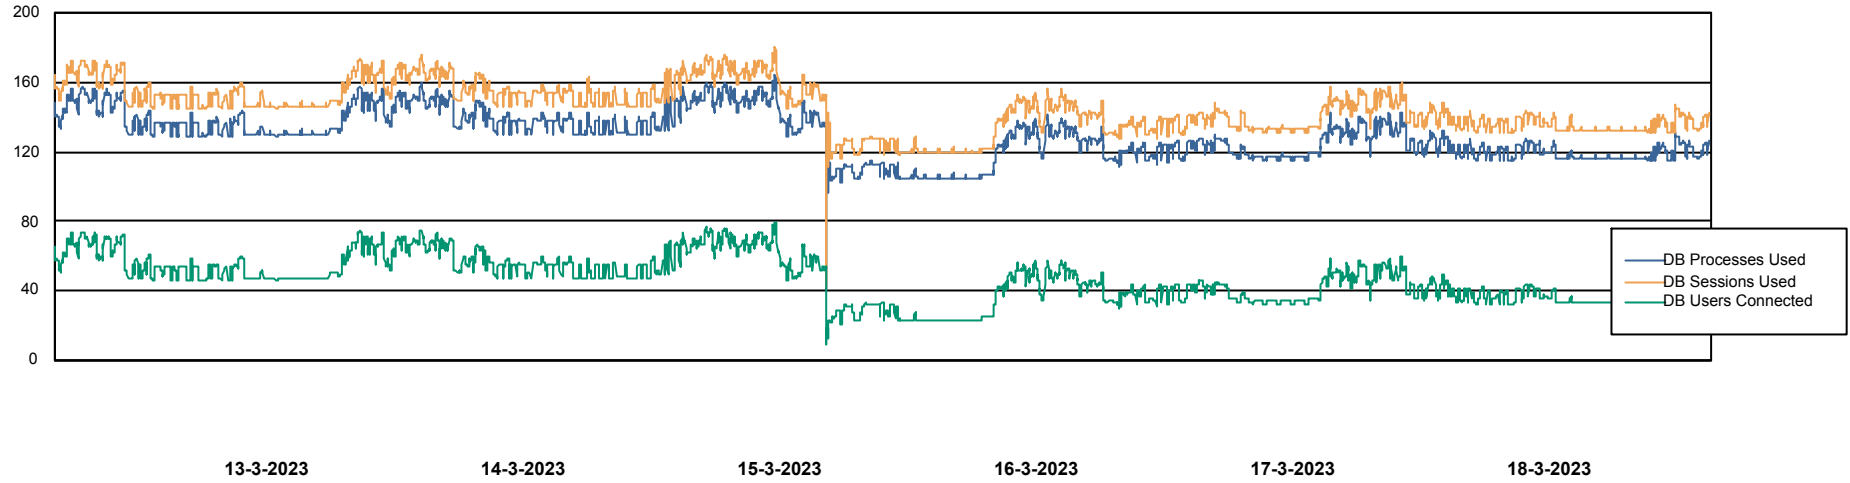

Weekly SLA Customer Report

Customer ECL_Production
Database ID 156

Harddisk Usage ECL_PRD_ECLABS-WEB

	Free disk space on C: (%)	Total disk space on C: (Gb)	Used disk space on C: (Gb)
18-3-2023	68	99	31
17-3-2023	68	99	31
16-3-2023	68	99	31
15-3-2023	69	99	31
14-3-2023	70	99	30
13-3-2023	70	99	30
12-3-2023	70	99	30

Weekly SLA Customer Report

Customer ECL_Production
Database ID 156

Database Performance ECL_PRD_ECLABS_DB_Production

Weekly SLA Customer Report

Customer ECL_Production
Database ID 156

Database Performance ECL_TEST_ECLABS-TEST_DB_STB (ECL_Standby DB)