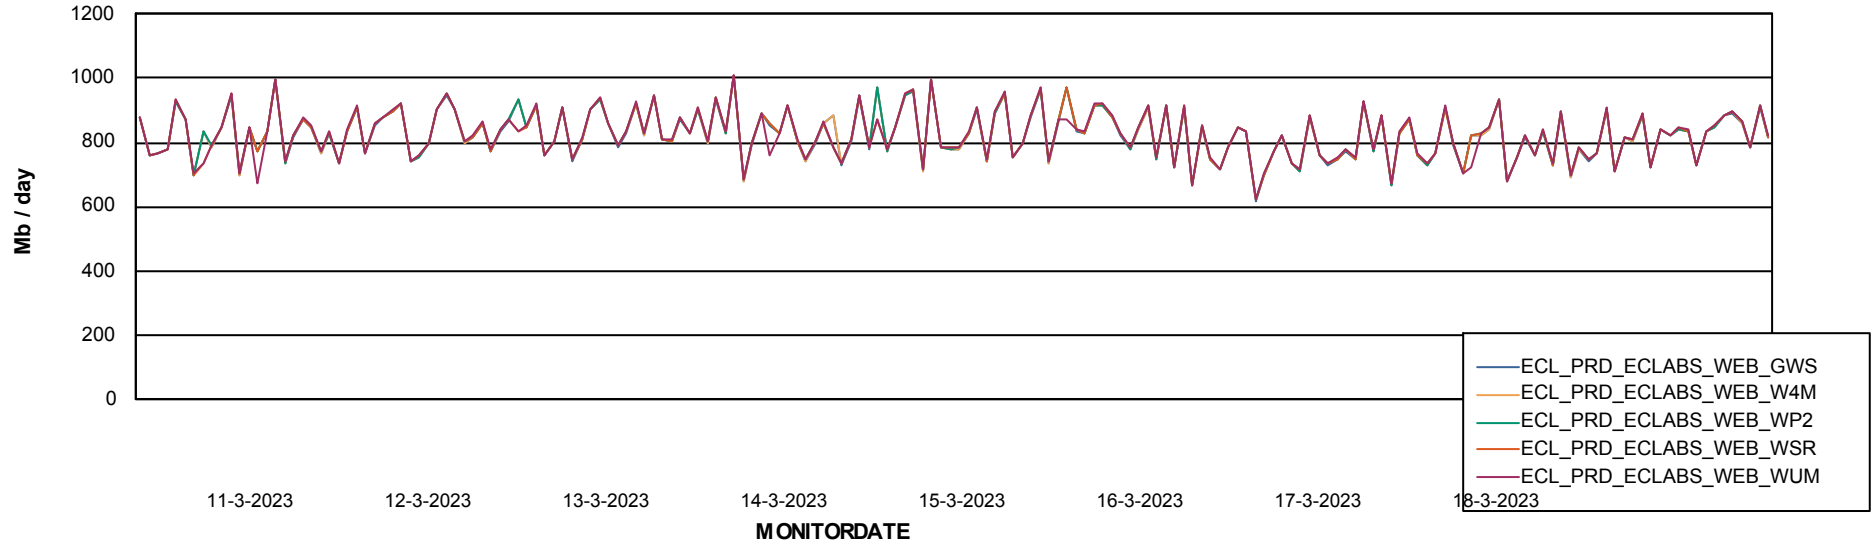

ABSSolute Web Component Services

Avg memory used per ABS Web component