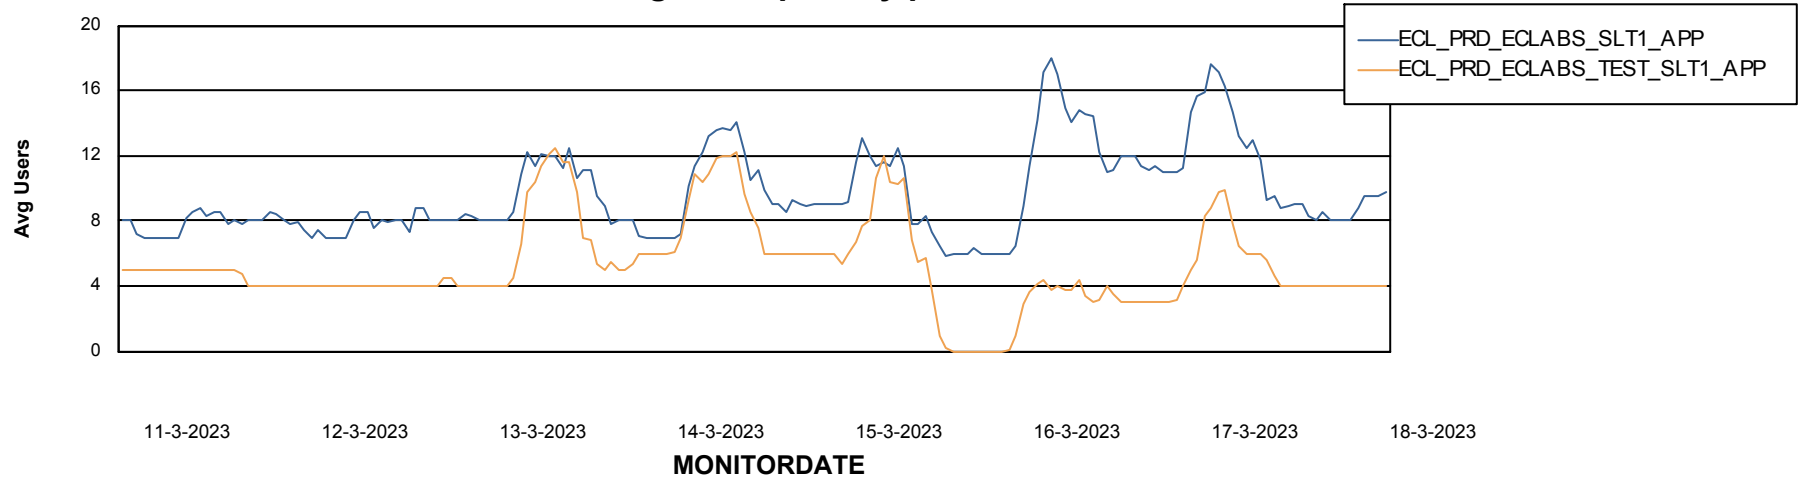

Avg users per day per ABS server