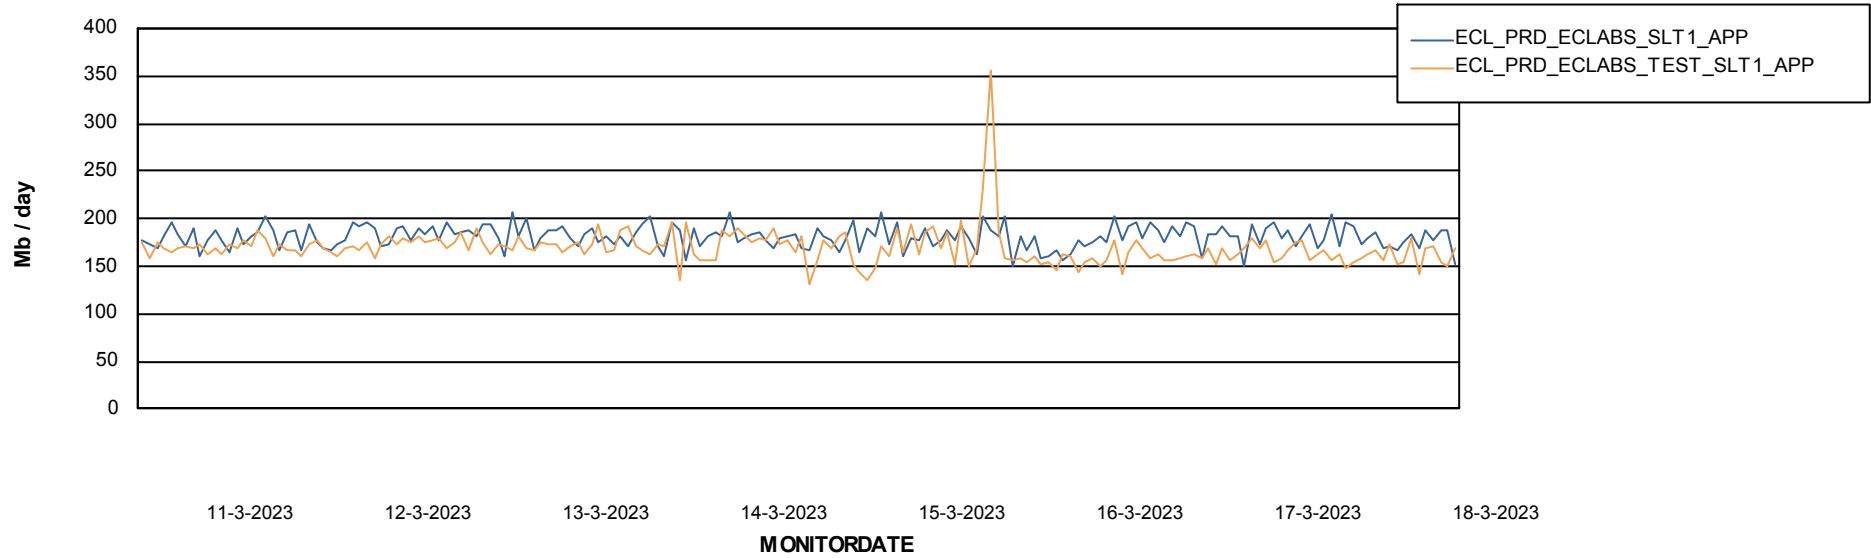

ABSSolute Application Server Services

Avg memory used per ABS Server Service