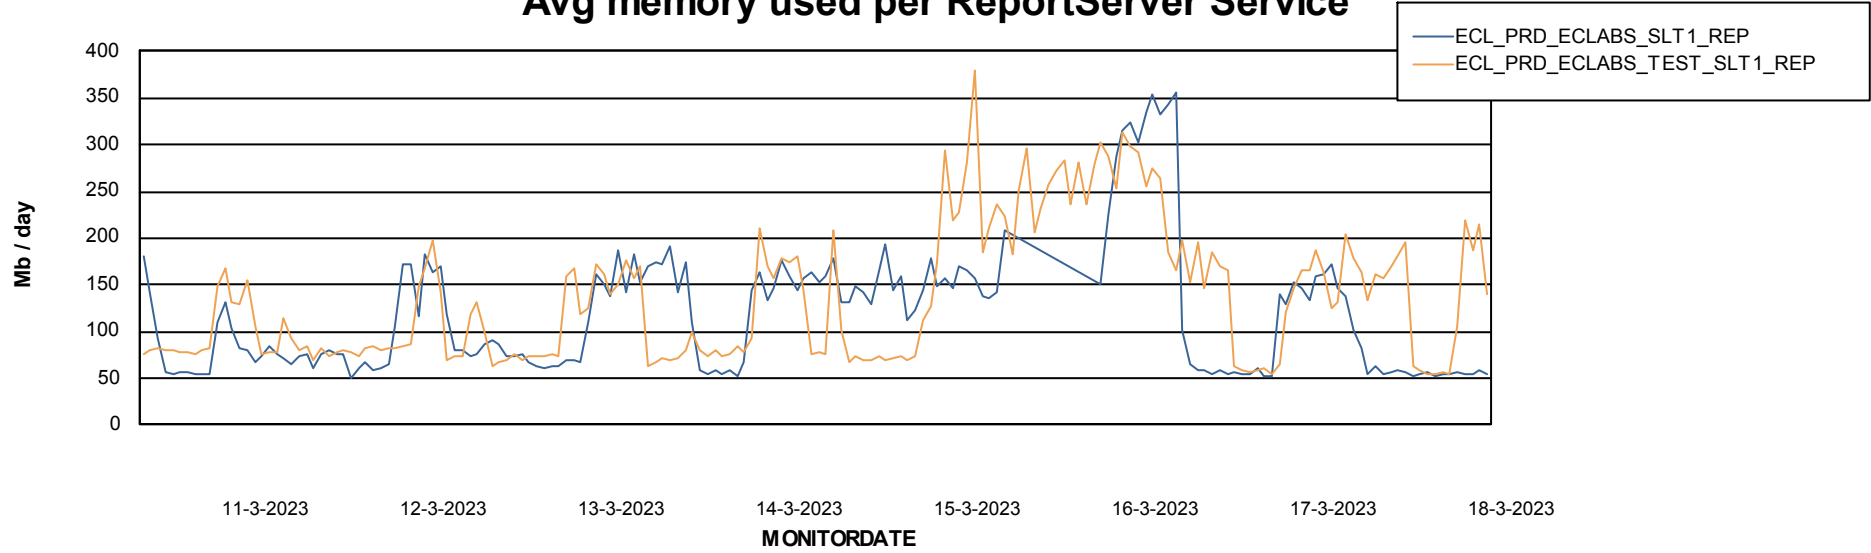

Avg memory used per ABS Server Service

Avg users per day per ABS server

Weekly SLA Customer Report

Customer ECL_Production
Database ID 156

ABSSolute Application ReportServer Services

Avg memory used per ReportServer Service

Weekly SLA Customer Report

Customer ECL_Production
Database ID 156

ABSSolute Web Component Services

Avg memory used per ABS Web component

Weekly SLA Customer Report

Customer ECL_Production
Database ID 156

Disaster per ABS component