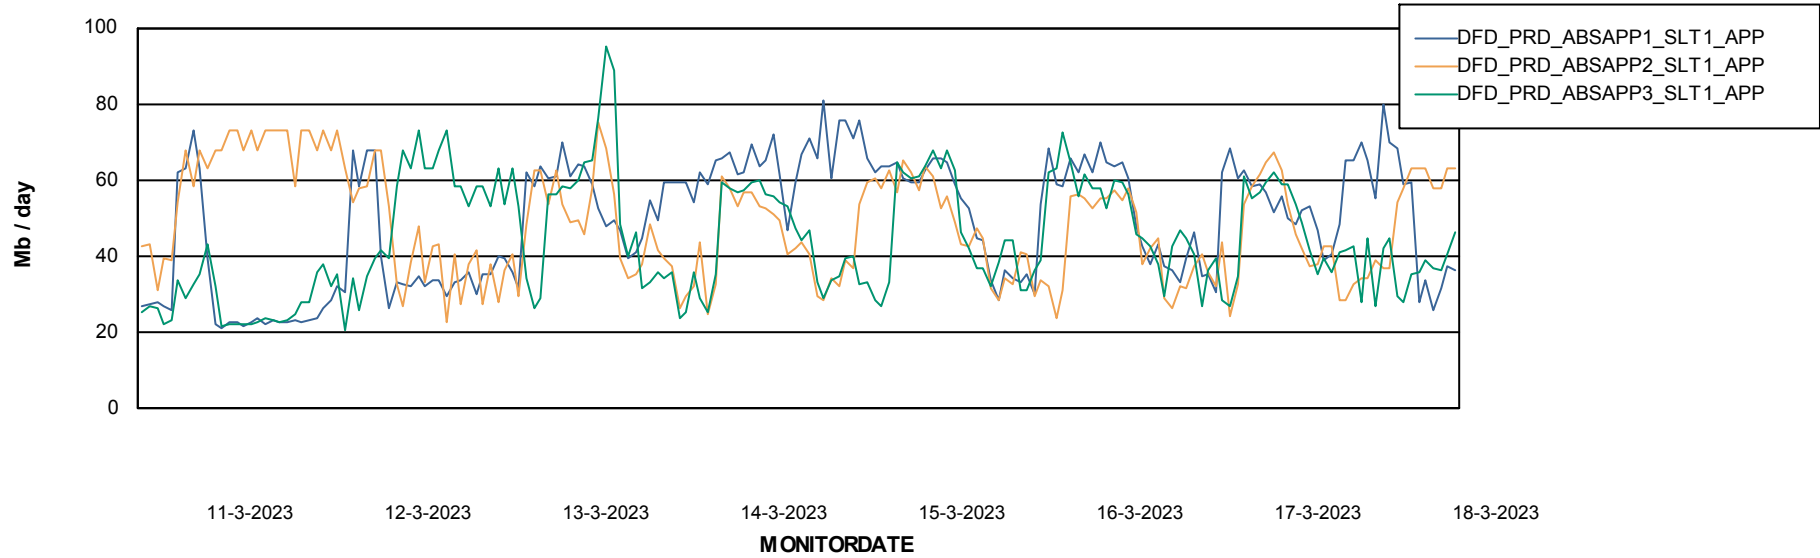

ABSSolute Application Server Services

Avg memory used per ABS Server Service