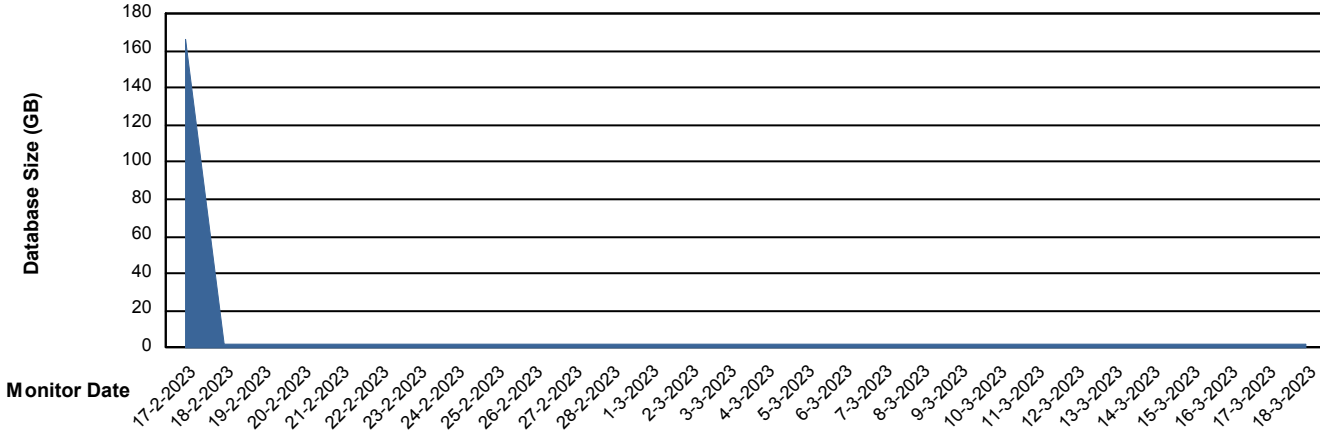

Database Performance DFDDDBI_Production

Weekly SLA Customer Report

Customer DFD_Production
 Database ID 39

DATABASE SIZE DFDDDB_Production

Database growth over last month

Database Tablespace DFDDDB_Production