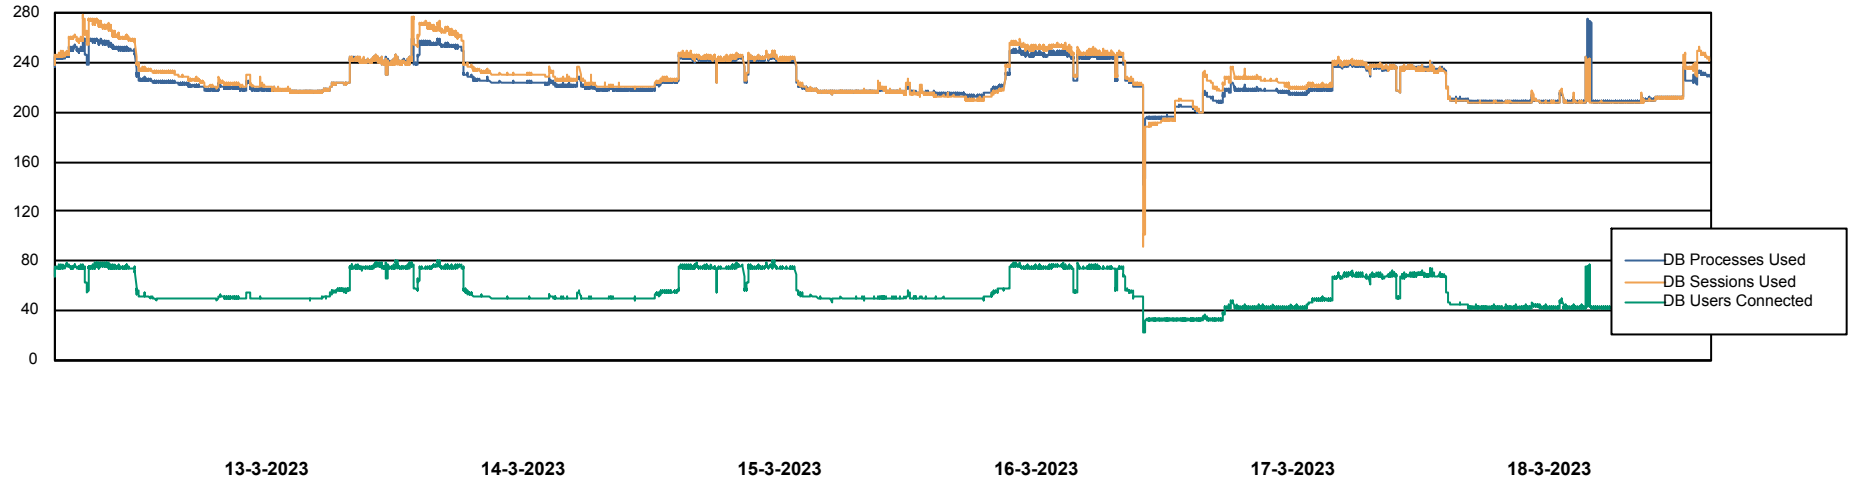

Database Performance CLODB_PRD_CLO-ORA01