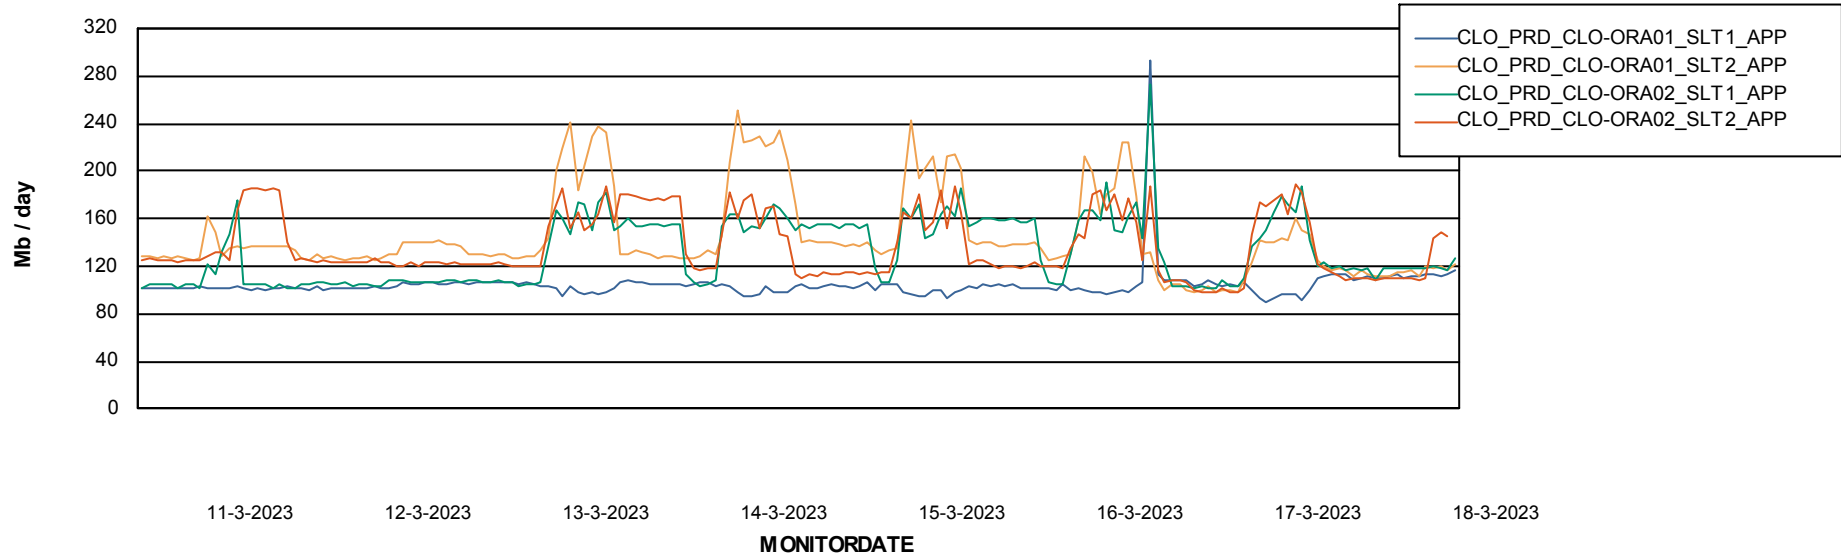

ABSSolute Application Server Services

Avg memory used per ABS Server Service