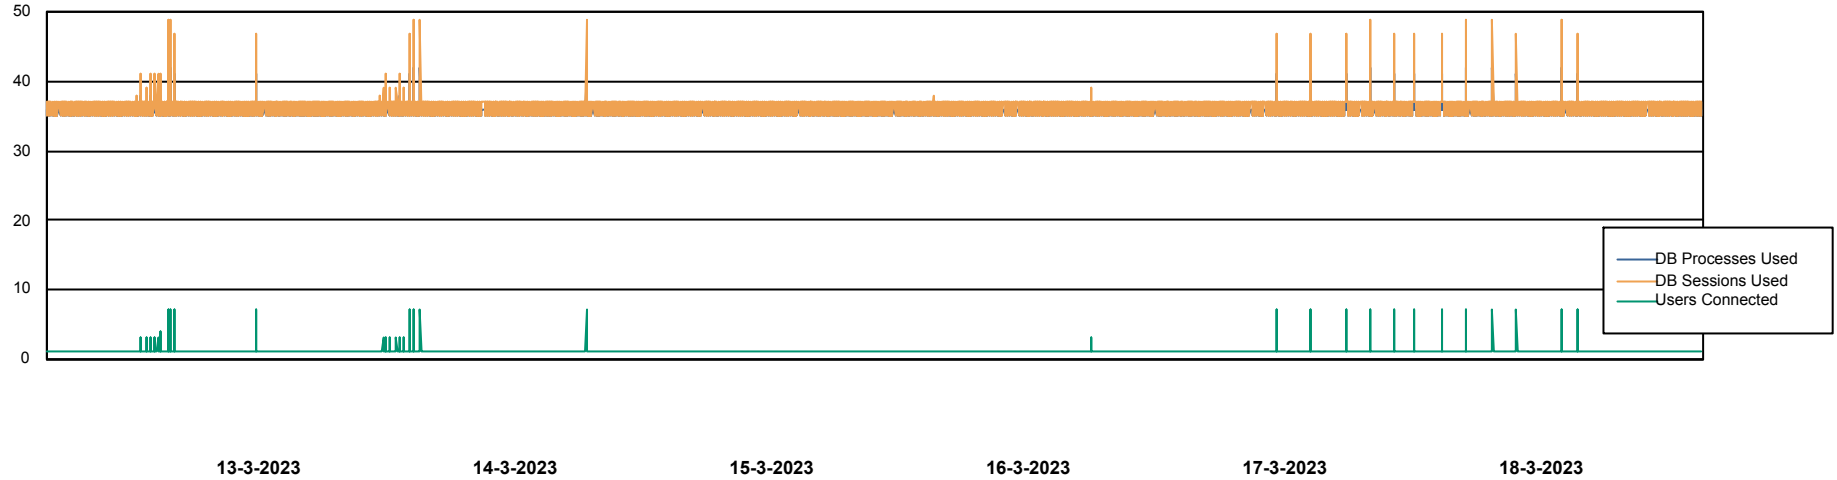

Weekly SLA Customer Report

Customer CIW Production
Database ID 45

Database Performance CIWDB_Production

DB Processes Max 300
DB Sessions Max 472

Weekly SLA Customer Report

Customer CIW Production
Database ID 45

Database Performance CIWDB_Standby

DB Processes Max 300
DB Sessions Max 472

Weekly SLA Customer Report

Customer CIW Production
 Database ID 45

DATABASE SIZE CIWDB_Production

Database growth over last month

Database Tablespace CIWDB_Production

Date	Tablespace Name	Filesize (Gb)	Usedsize (Gb)	Percentage free
18-3-2023	ABSDATA	57	48	16
	INDX	12	7	42
17-3-2023	ABSDATA	57	48	16
	INDX	12	7	42
16-3-2023	ABSDATA	57	48	16
	INDX	12	7	42
15-3-2023	ABSDATA	57	48	16
	INDX	12	7	42
14-3-2023	ABSDATA	57	48	16
	INDX	12	7	42
13-3-2023	ABSDATA	57	48	16
	INDX	12	7	42
12-3-2023	ABSDATA	57	48	16
	INDX	12	7	42