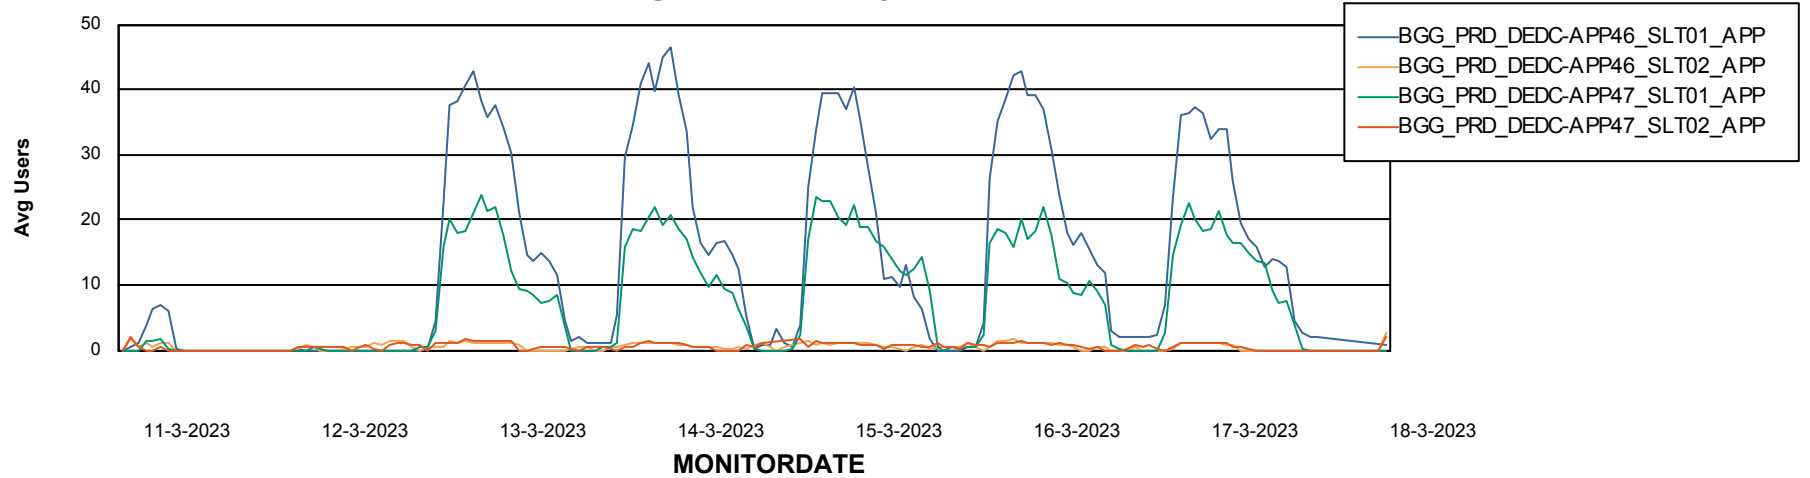

Date	Tablespace Name	Filesize (Gb)	Usedsize (Gb)	Percentage free
18-3-2023	ABSDATA	550	434	21
	INDX	38	18	54
17-3-2023	ABSDATA	550	434	21
	INDX	38	18	54
16-3-2023	ABSDATA	550	433	21
	INDX	38	18	54
15-3-2023	ABSDATA	550	432	21
	INDX	38	18	54
14-3-2023	ABSDATA	550	432	22
	INDX	38	17	54
13-3-2023	ABSDATA	550	431	22
	INDX	38	17	54
12-3-2023	ABSDATA	550	430	22
	INDX	38	17	55

Weekly SLA Customer Report

Customer BGG_Production
Database ID 162

ABSSolute Application Server Services

Avg memory used per ABS Server Service

Avg users per day per ABS server

Weekly SLA Customer Report

Customer BGG_Production
Database ID 162