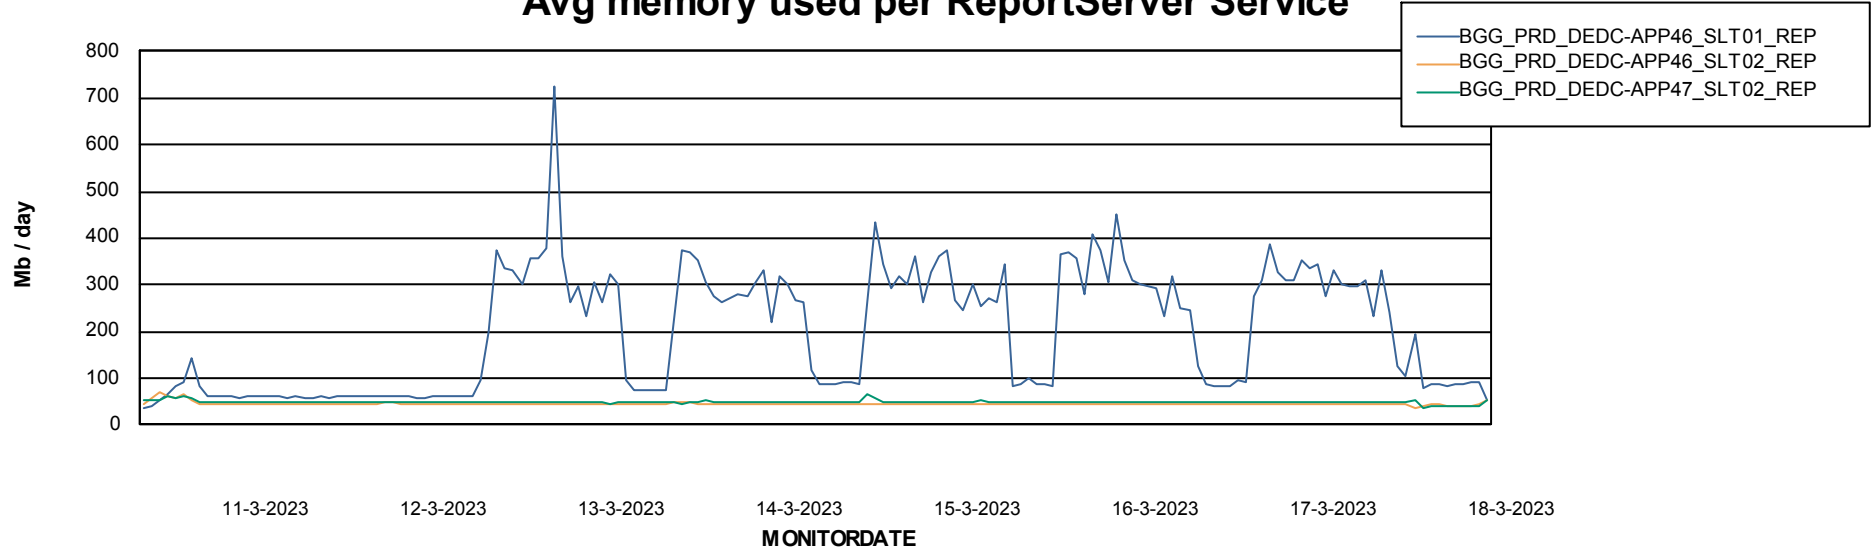

ABSSolute Application ReportServer Services

Avg memory used per ReportServer Service