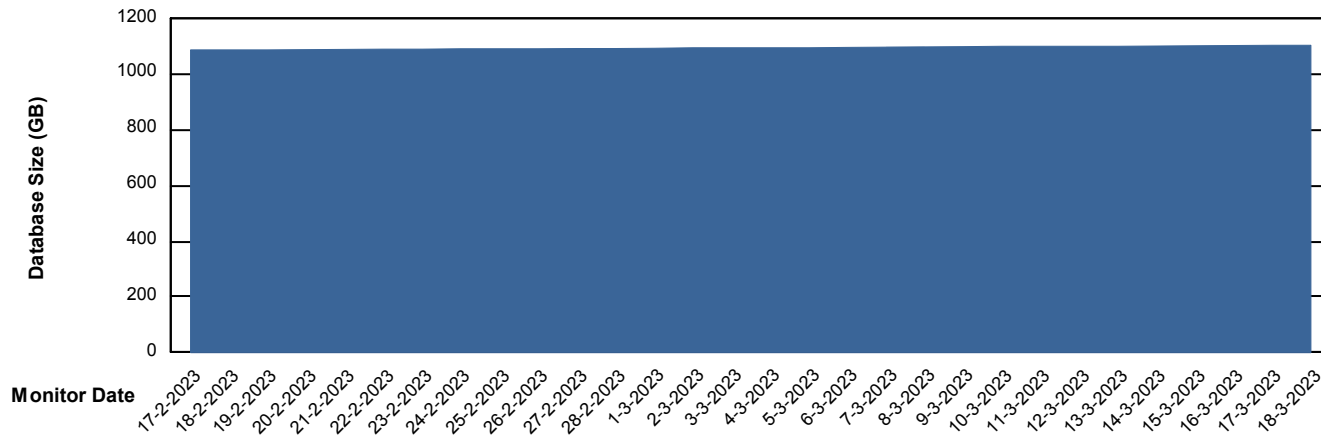

Weekly SLA Customer Report

Customer AUJ Production
Database ID 41

DATABASE SIZE AUJ Prod. BI DB (PABSBI1 server)

Database growth over last month

DATABASE SIZE AUJ_DB1_Primary

Database growth over last month