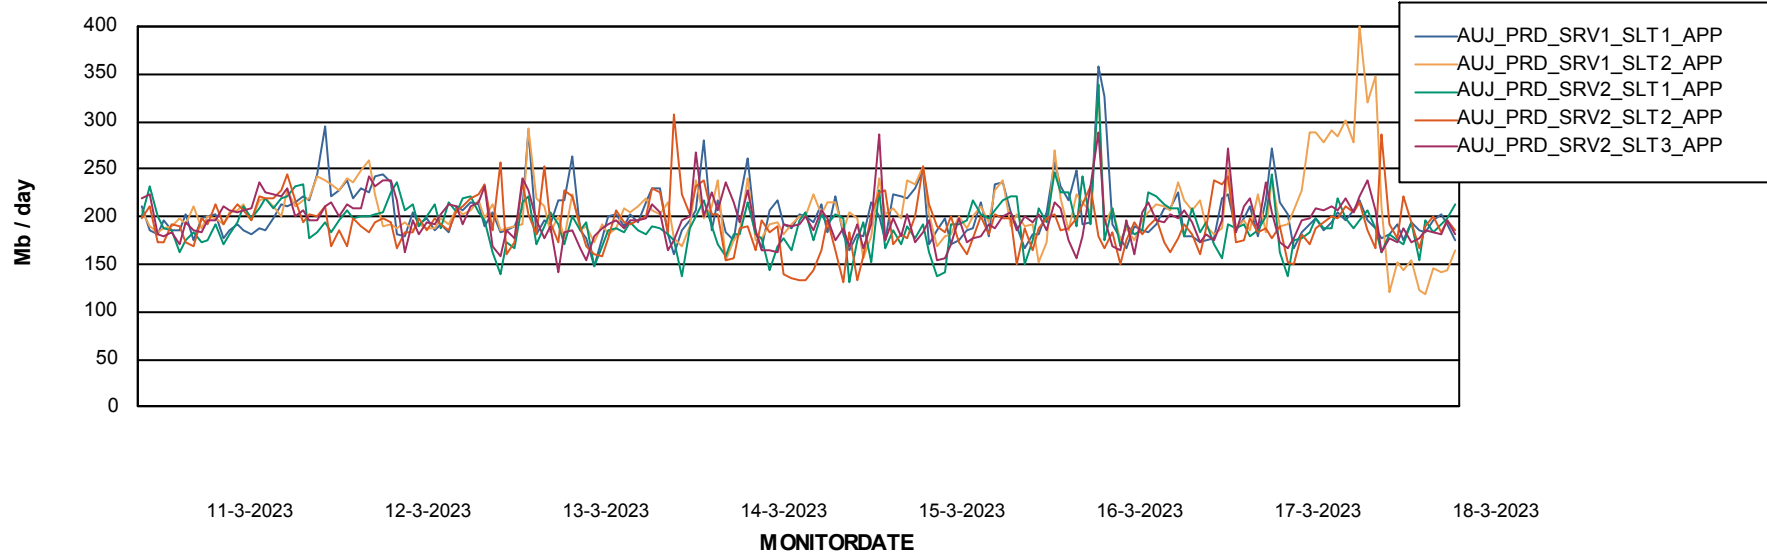

ABSSolute Application Server Services

Avg memory used per ABS Server Service