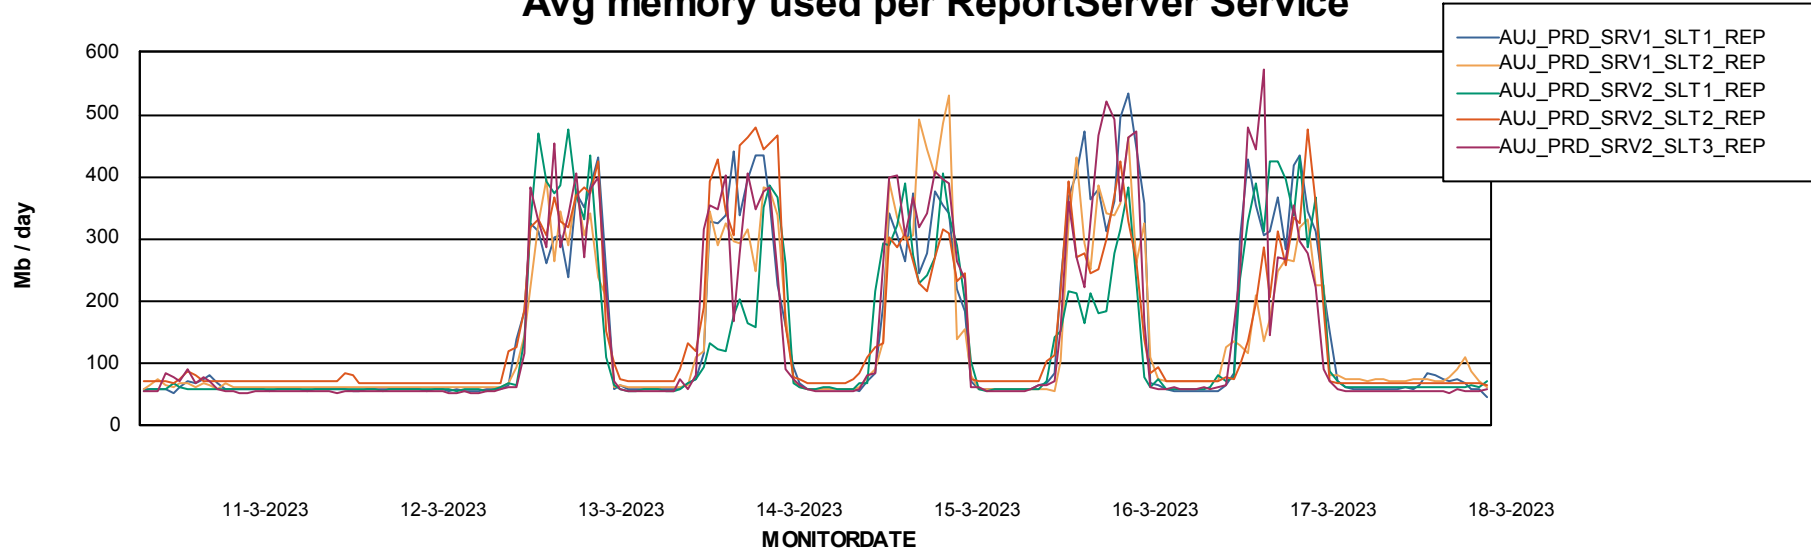

ABSSolute Application ReportServer Services

Avg memory used per ReportServer Service