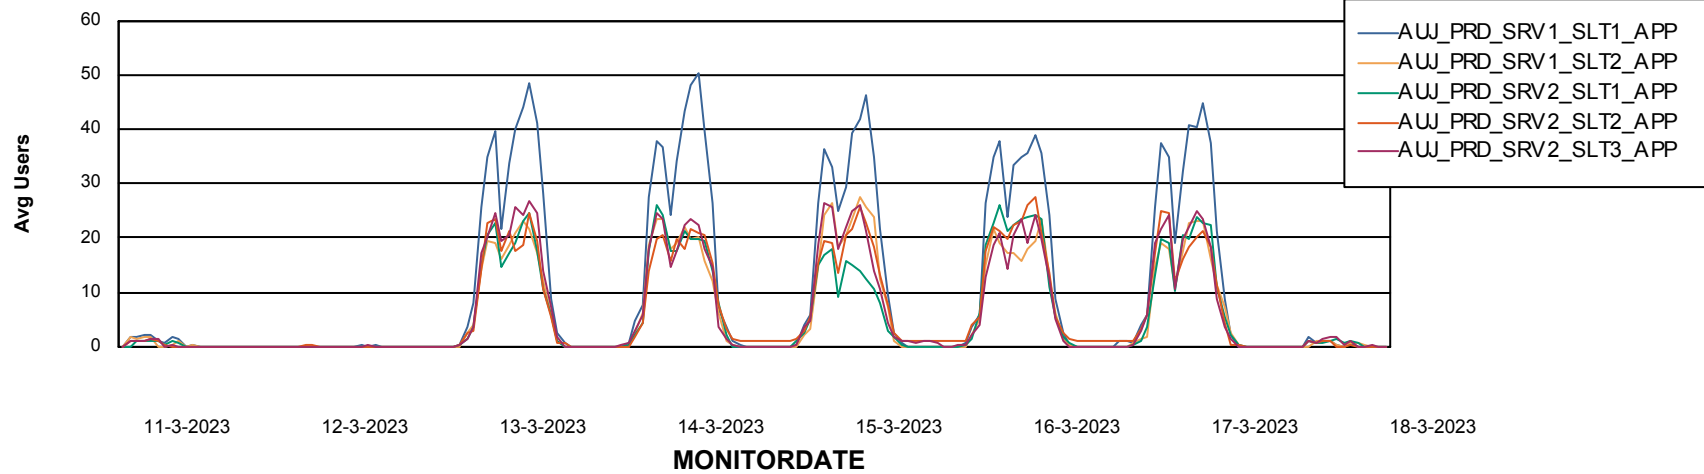

Weekly SLA Customer Report

Customer AUJ Production
Database ID 41

ABSSolute Application Server Services

Avg memory used per ABS Server Service

Avg users per day per ABS server

Weekly SLA Customer Report

Customer AUJ Production
Database ID 41