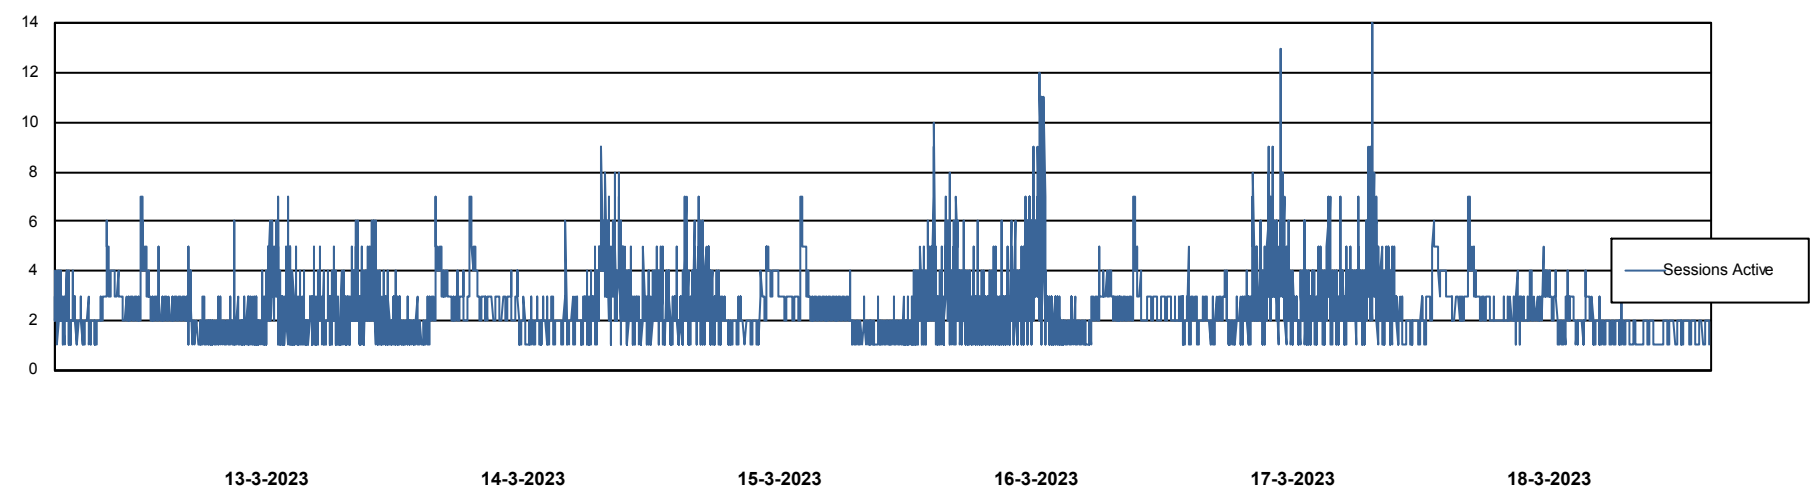

Weekly SLA Customer Report

Customer AUJ Production
Database ID 41

Database Performance AUJ Prod. BI DB (PABSBI1 server)

Weekly SLA Customer Report

Customer AUJ Production
Database ID 41

Database Performance AUJ_DB1_Primary