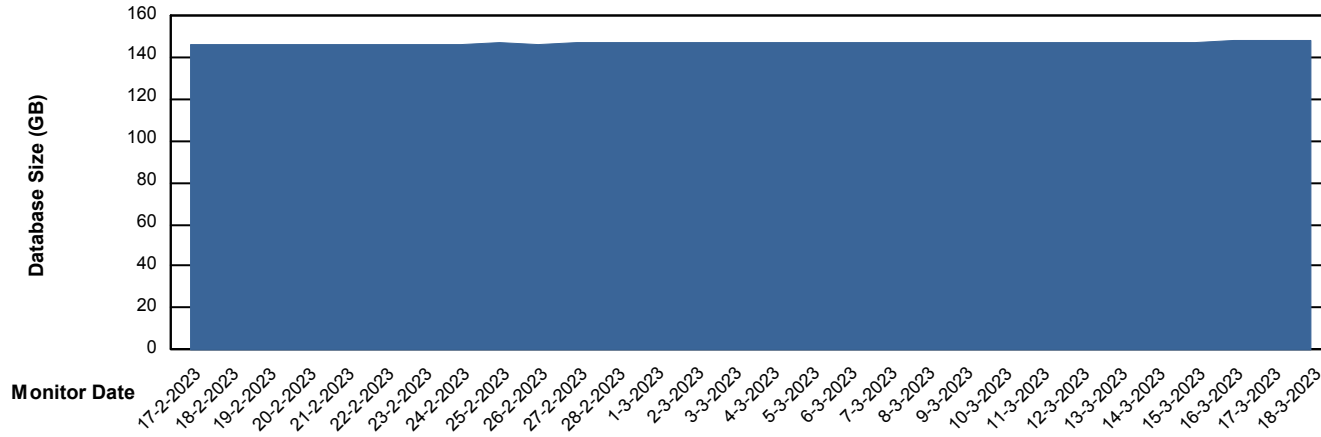

DATABASE SIZE AUJ Prod. BI DB (PABSBI1 server)

Database growth over last month