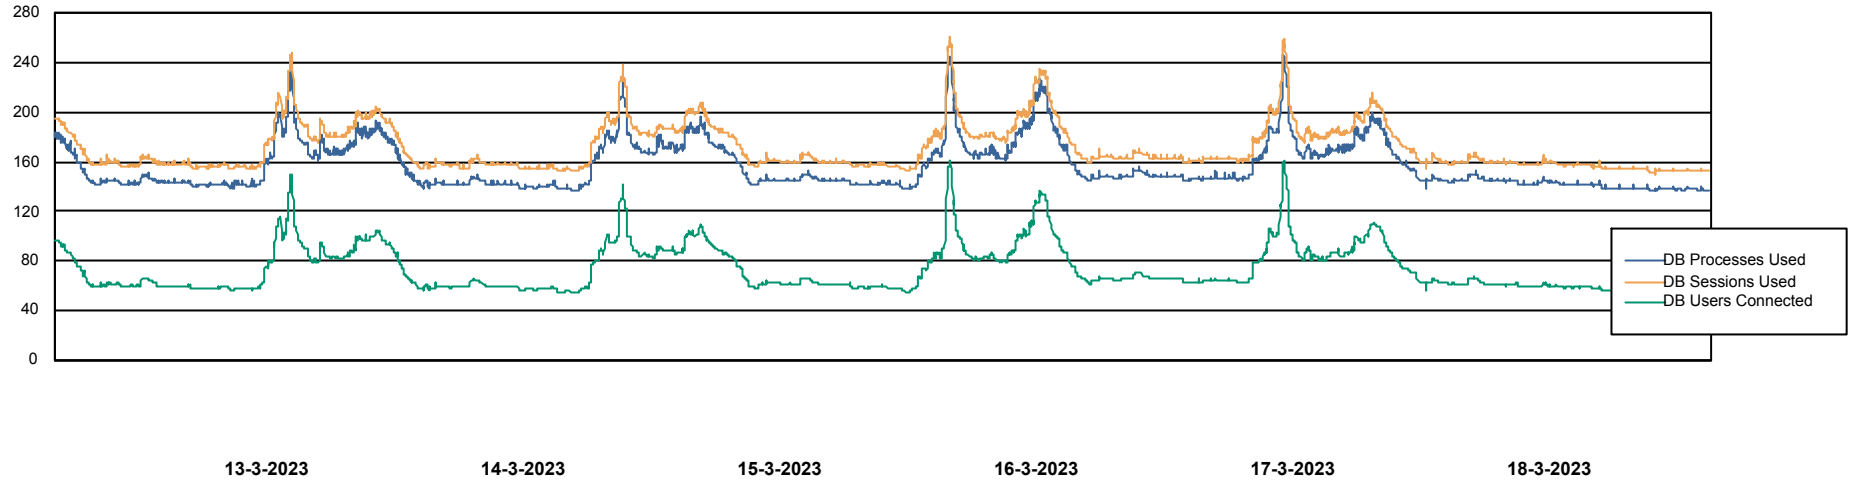

Weekly SLA Customer Report

Customer AUJ Production
Database ID 41

Database Performance AUJ Prod. BI DB (PABSBI1 server)

Weekly SLA Customer Report

Customer AUJ Production
Database ID 41

Database Performance AUJ_DB1_Primary