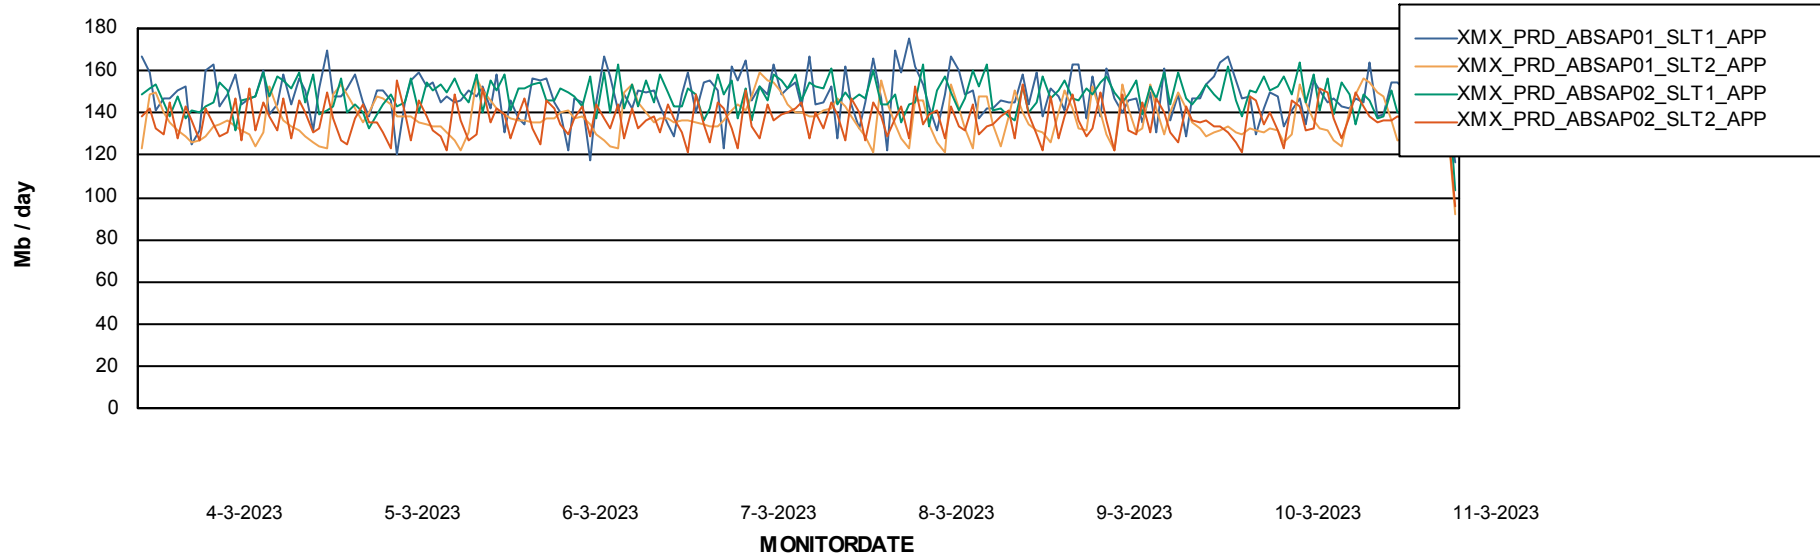

ABSSolute Application Server Services

Avg memory used per ABS Server Service