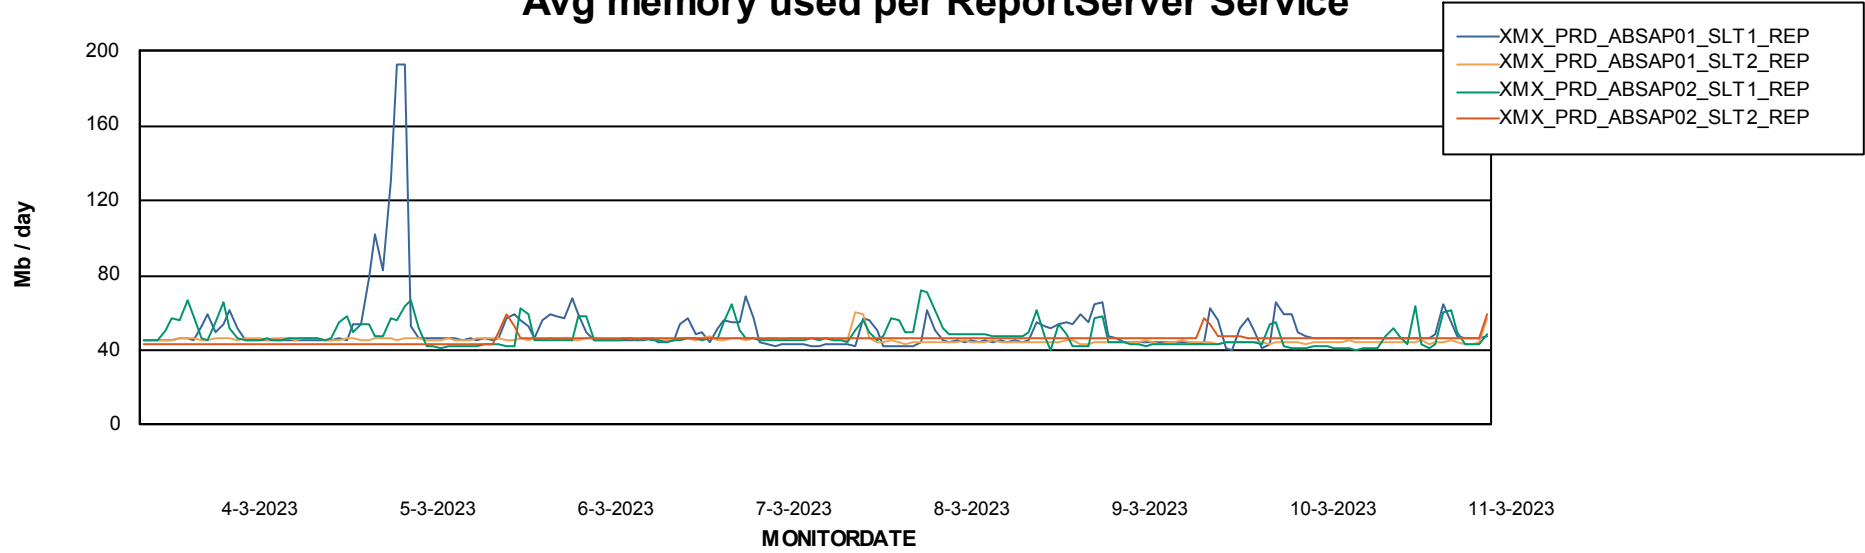

ABSSolute Application ReportServer Services

Avg memory used per ReportServer Service