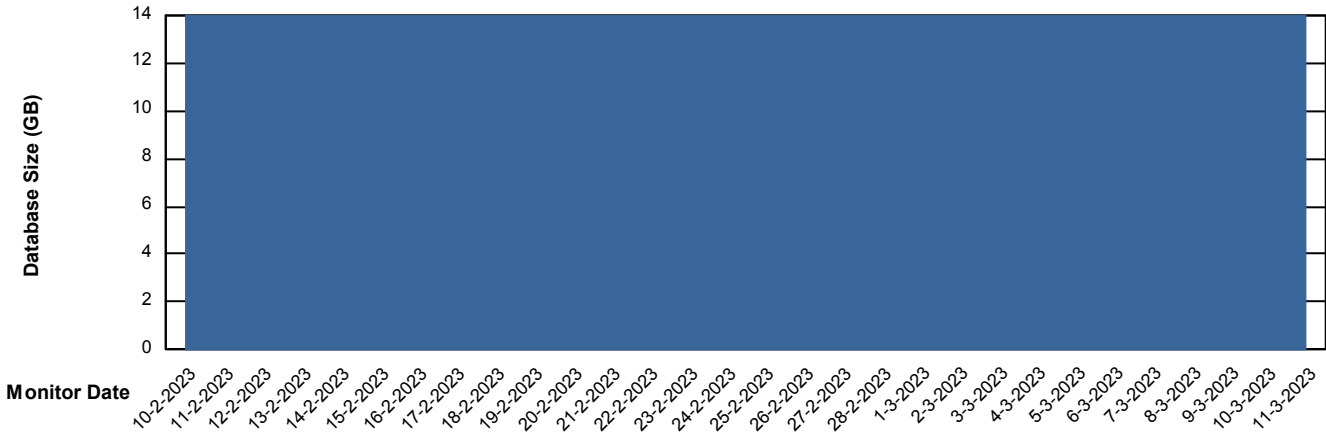

Database growth over last month

Database Tablespace XMX_PROD_ABSDB01_PRDB

Date	Tablespace Name	Filesize (Gb)	Usedsize (Gb)	Percentage free
11-3-2023	ABSDATA	4	1	67
	INDX	8	0	100
10-3-2023	ABSDATA	4	1	67
	INDX	8	0	100
9-3-2023	ABSDATA	4	1	67
	INDX	8	0	100
8-3-2023	ABSDATA	4	1	67
	INDX	8	0	100
7-3-2023	ABSDATA	4	1	67
	INDX	8	0	100
6-3-2023	ABSDATA	4	1	67
	INDX	8	0	100
5-3-2023	ABSDATA	4	1	67
	INDX	8	0	100