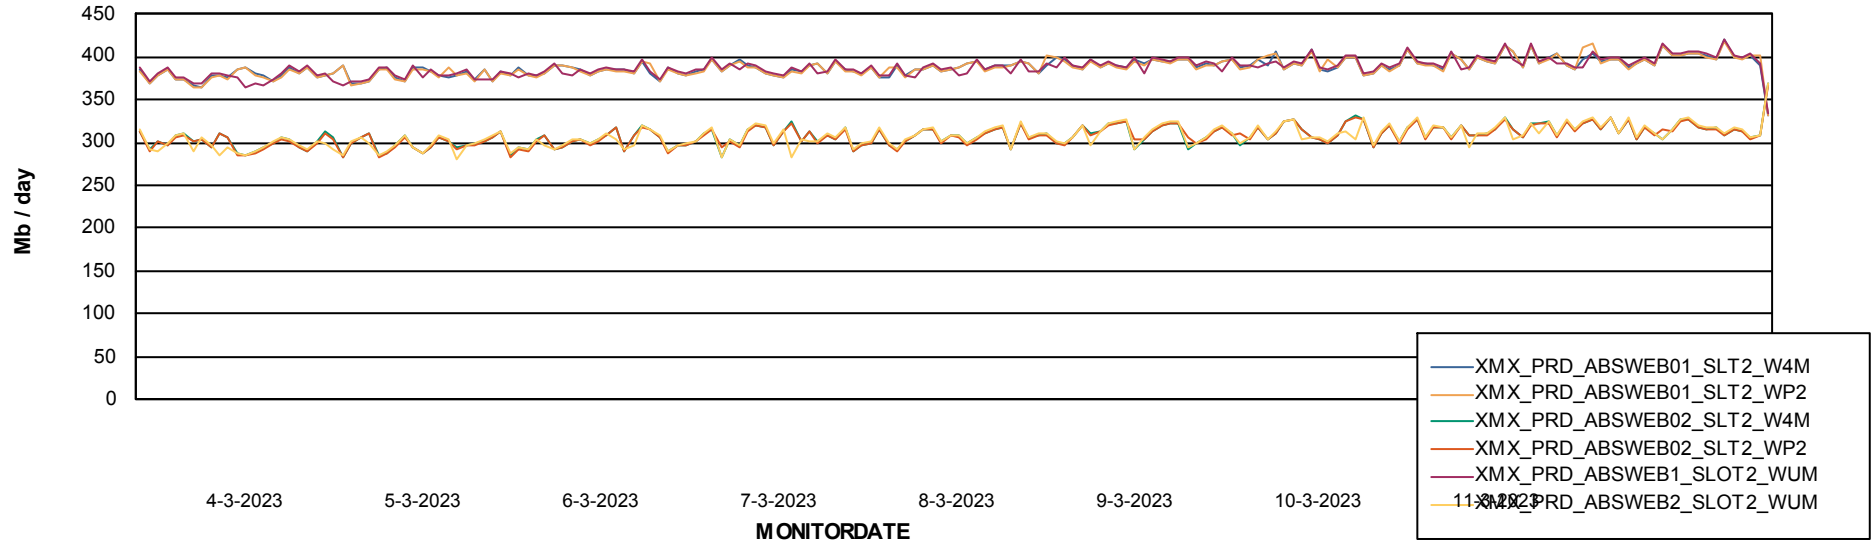

ABSSolute Web Component Services

Avg memory used per ABS Web component