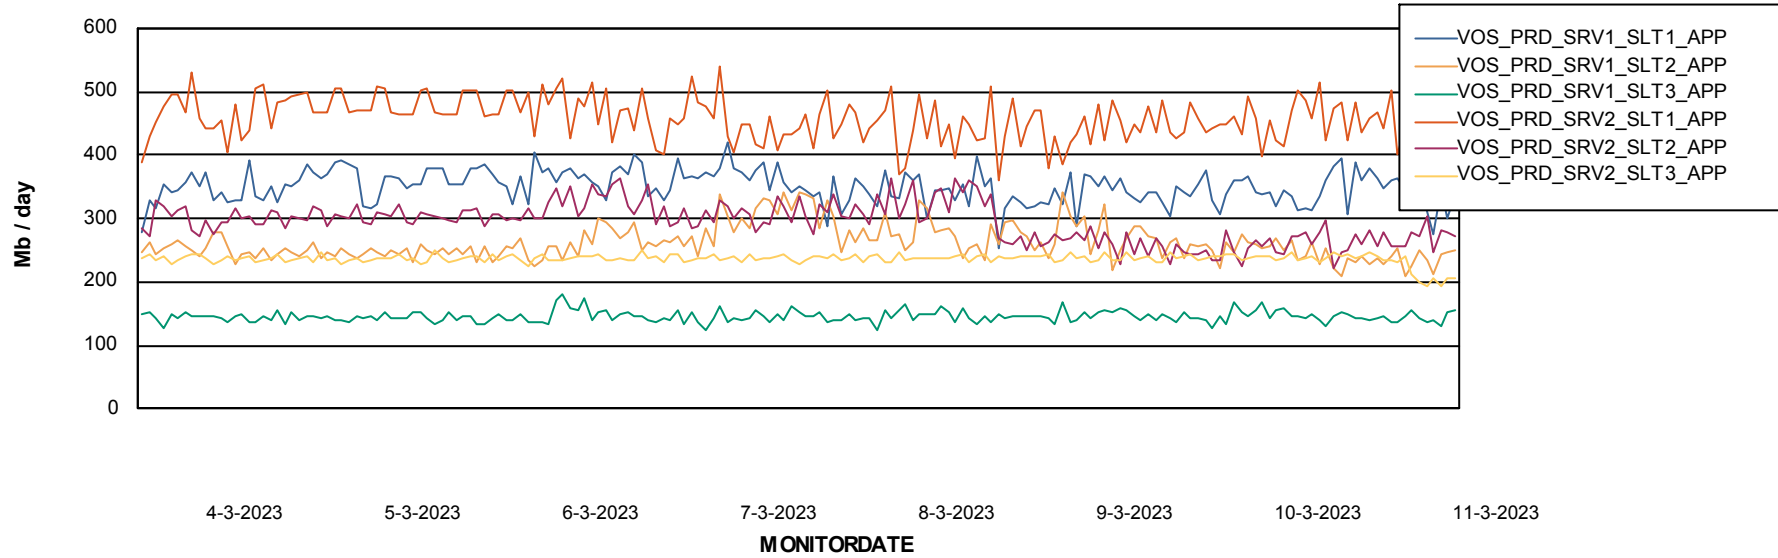

Standby Database Health VOS_Production

Recovery lag for last 7 days

Weekly SLA Customer Report

Customer VOS_Production
Database ID 143

ABSSolute Application Server Services

Avg memory used per ABS Server Service