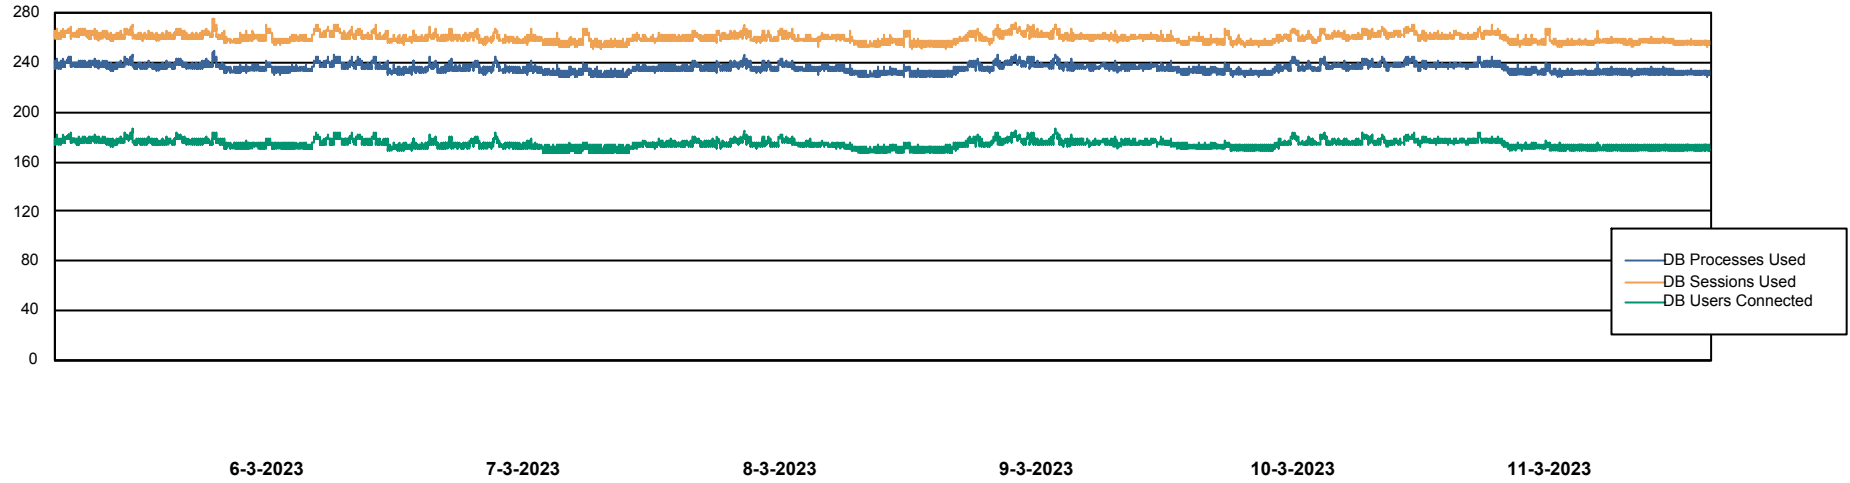

Weekly SLA Customer Report

Customer VOS_Production
Database ID 143

Database Performance VOSDB_BI

Weekly SLA Customer Report

Customer VOS_Production
Database ID 143

Database Performance VOSDB_Production

Weekly SLA Customer Report