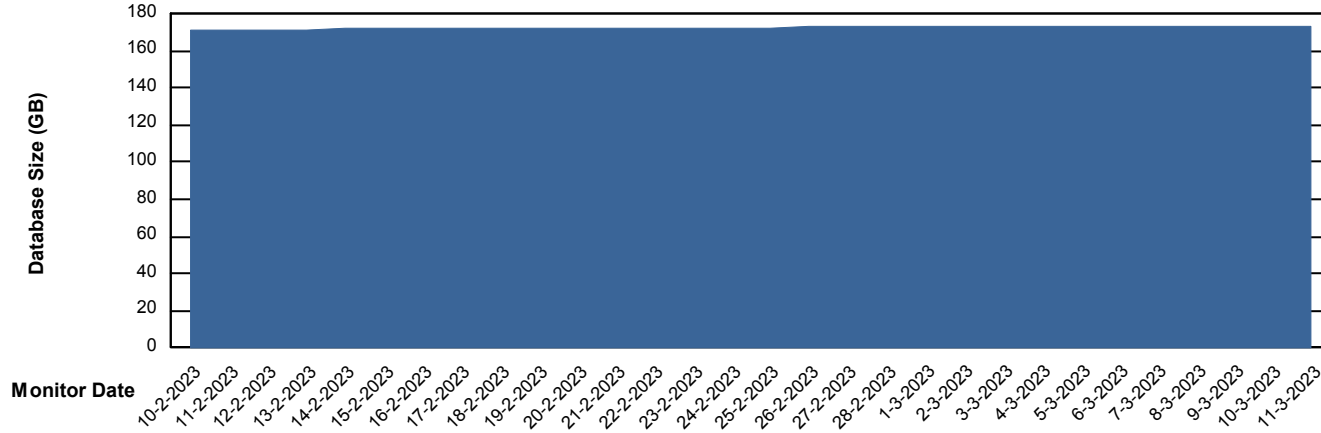

Customer VOS_Production
Database ID 143

Database Performance VOSDB_Standby

DB Processes Max 1,000

Weekly SLA Customer Report

Customer VOS_Production
Database ID 143

DATABASE SIZE VOSDB_BI

Database growth over last month