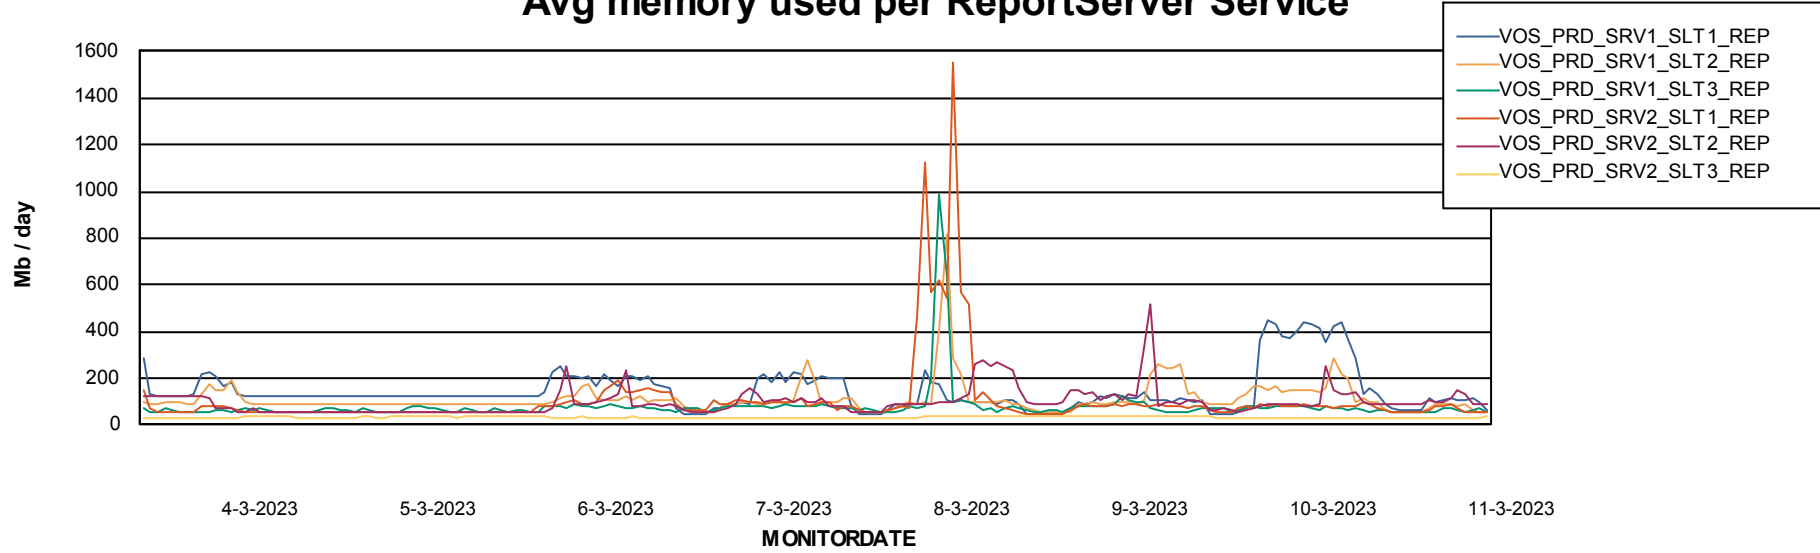

Avg users per day per ABS server

Weekly SLA Customer Report

Customer VOS_Production
Database ID 143

ABSSolute Application ReportServer Services

Avg memory used per ReportServer Service

Weekly SLA Customer Report