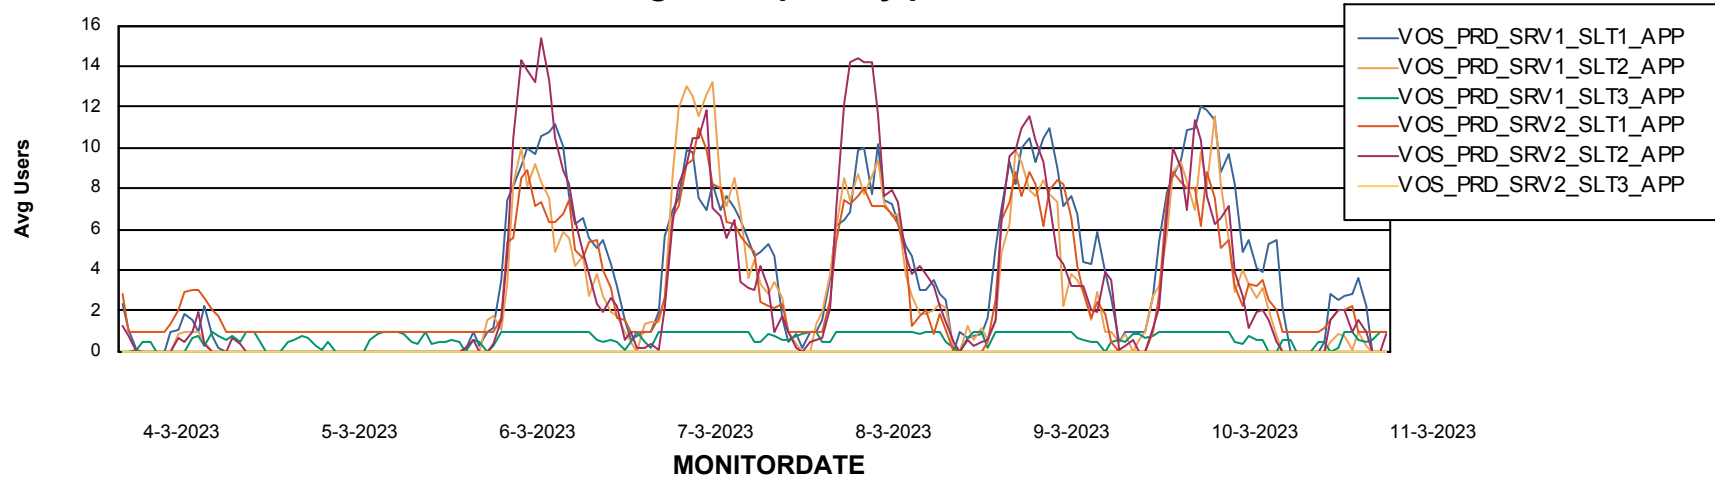

Avg users per day per ABS server