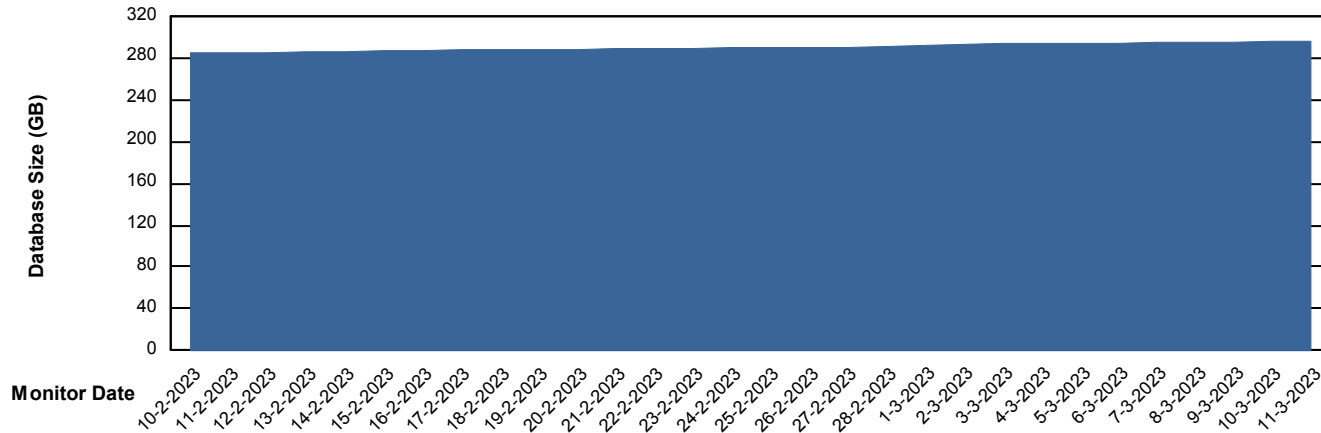

DATABASE SIZE VOSDB_Production

Database growth over last month