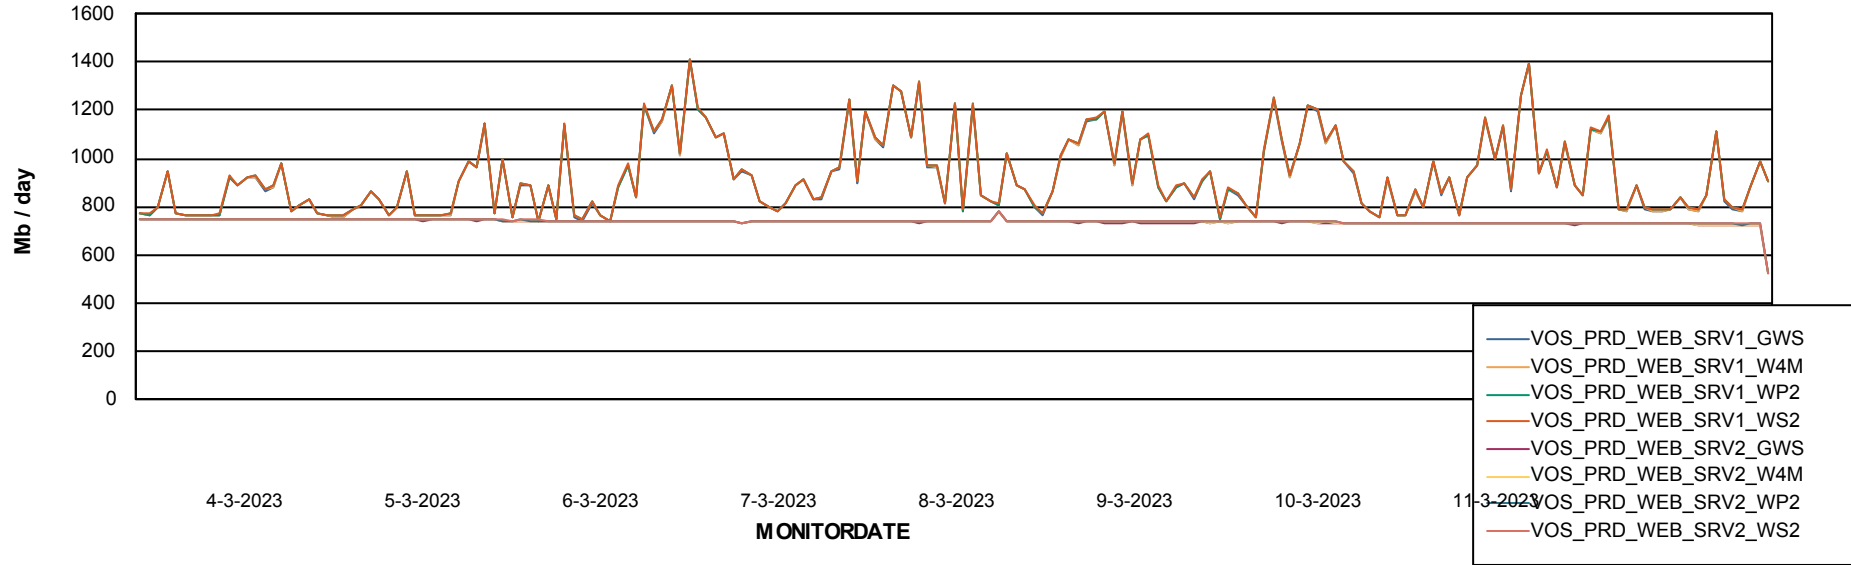

ABSSolute Web Component Services

Avg memory used per ABS Web component