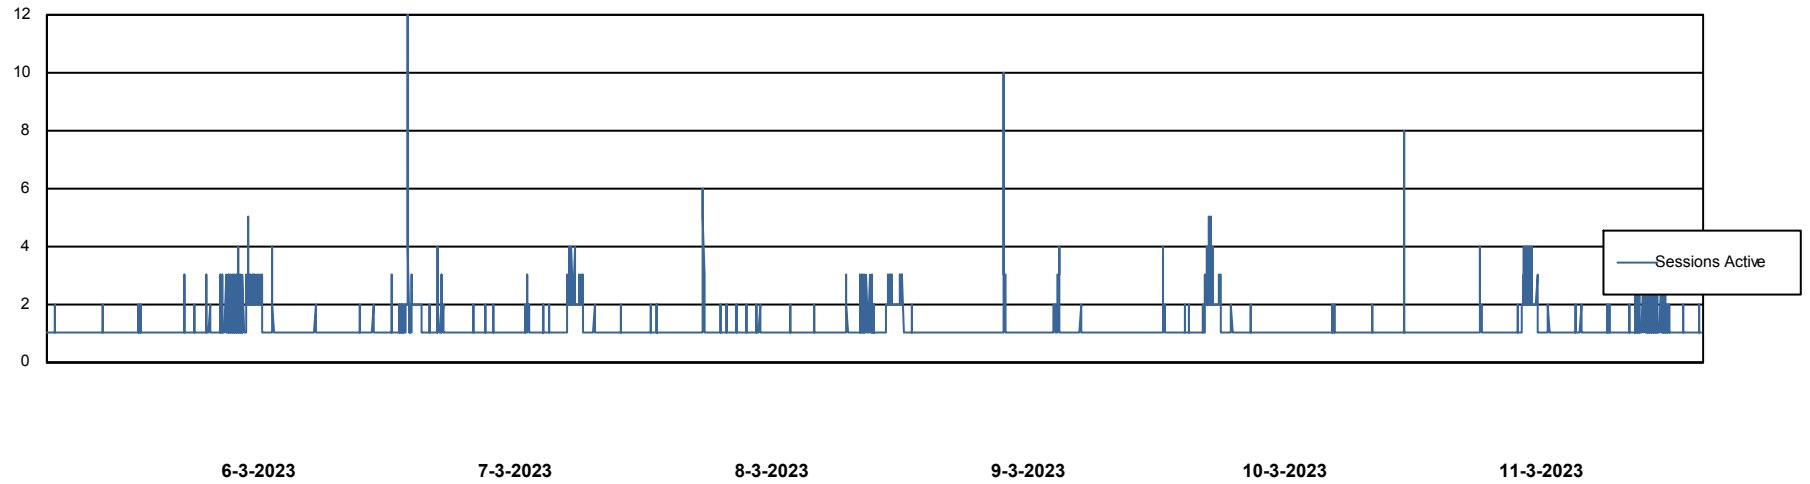

Weekly SLA Customer Report

Customer VOS_Production
Database ID 143

Harddisk Usage VOS_PRD_ABSWEB2-2022

	Free disk space on / (%)	Total disk space on / (Gb)	Used disk space on / (Gb)
11-3-2023	73	45	12
10-3-2023	73	45	12
9-3-2023	73	45	12
8-3-2023	73	45	12
7-3-2023	73	45	12
6-3-2023	73	45	12
5-3-2023	73	45	12

Weekly SLA Customer Report

Customer VOS_Production
Database ID 143

Database Performance VOSDB_BI

Weekly SLA Customer Report

Customer VOS_Production
Database ID 143

Database Performance VOSDB_Production

Weekly SLA Customer Report