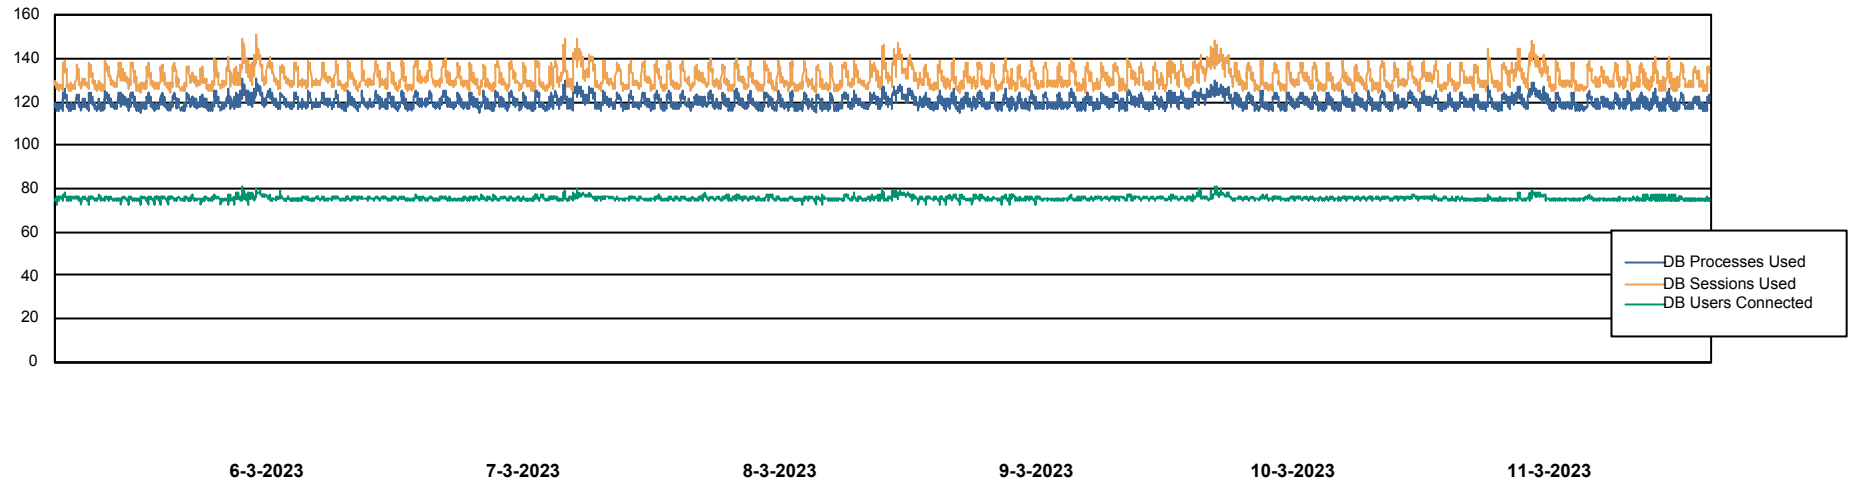

Weekly SLA Customer Report

Customer VOS_Production
Database ID 143

Database Performance VOSDB_BI

Weekly SLA Customer Report

Customer VOS_Production
Database ID 143

Database Performance VOSDB_Production

Weekly SLA Customer Report