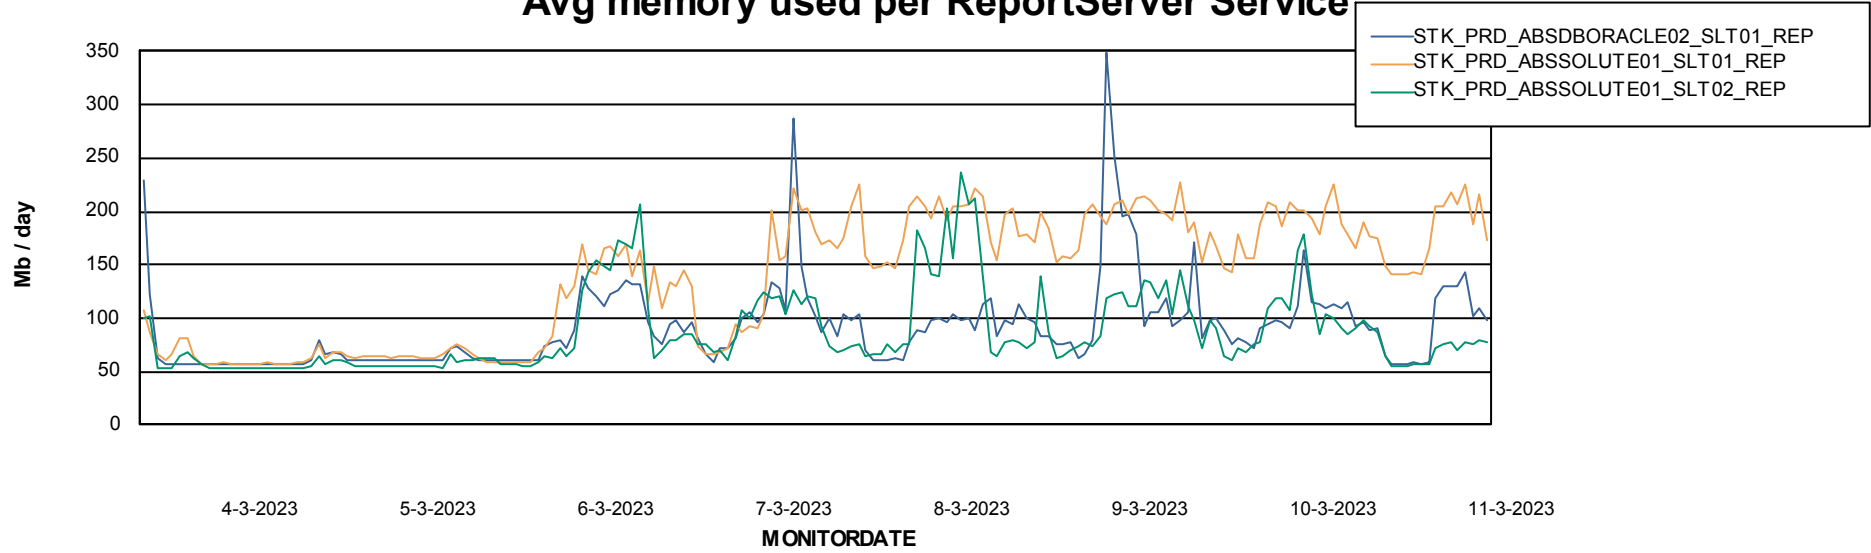

Avg memory used per ABS Server Service

Avg users per day per ABS server

Weekly SLA Customer Report

Customer STK_Production
Database ID 82

ABSSolute Application ReportServer Services

Avg memory used per ReportServer Service