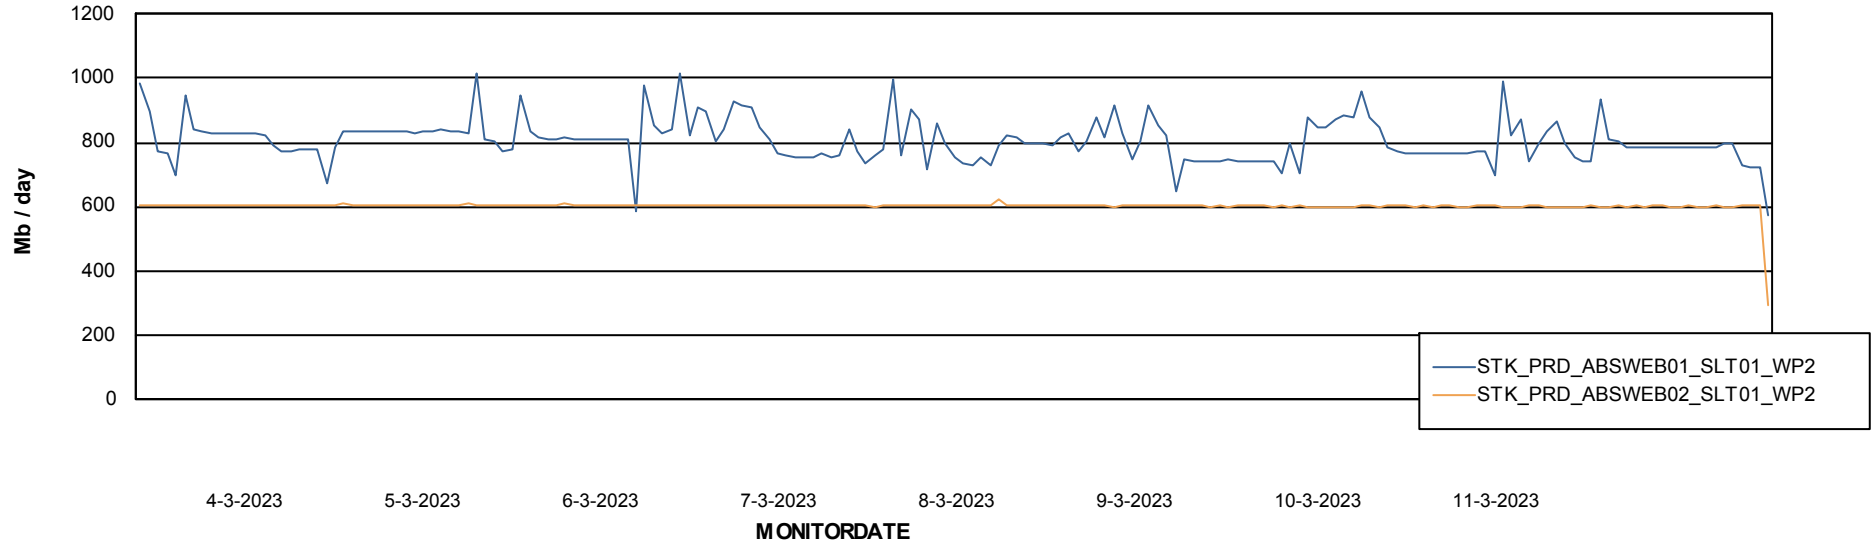

ABSSolute Web Component Services

Avg memory used per ABS Web component