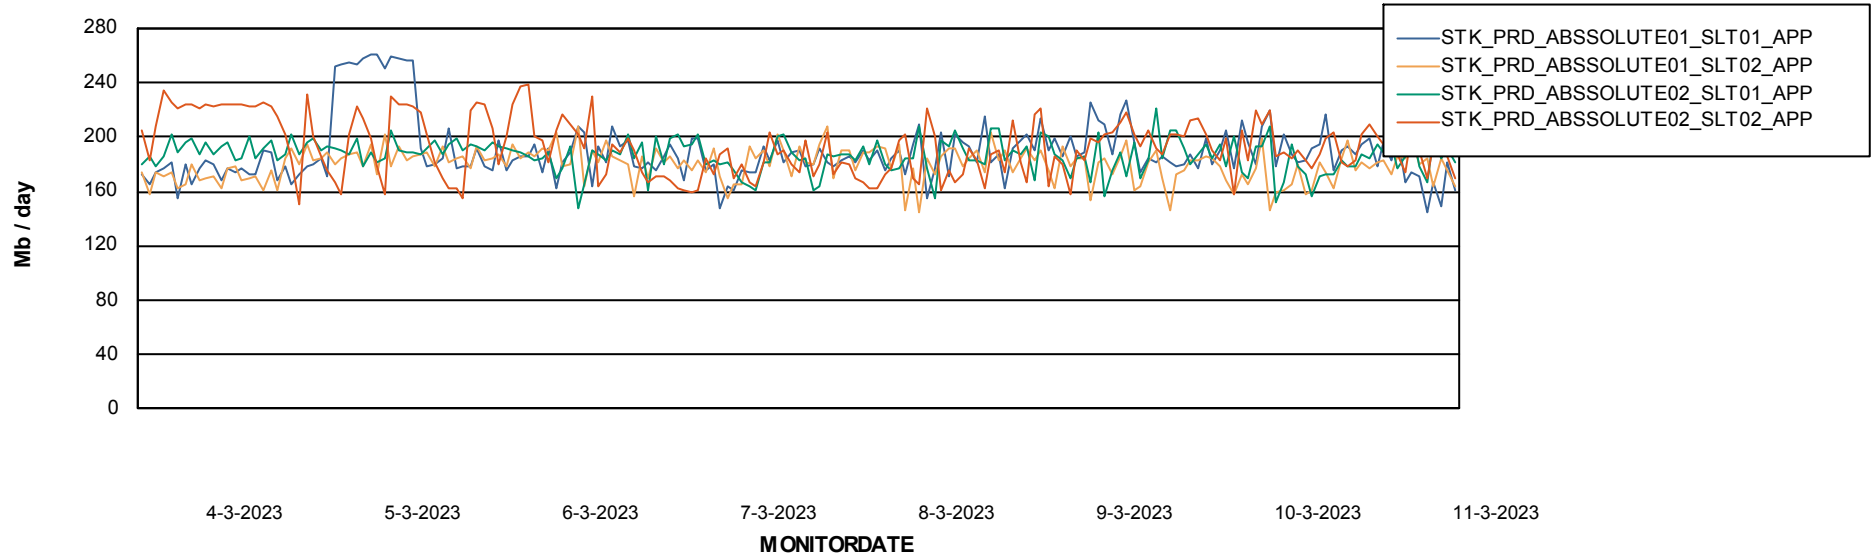

ABSSolute Application Server Services

Avg memory used per ABS Server Service