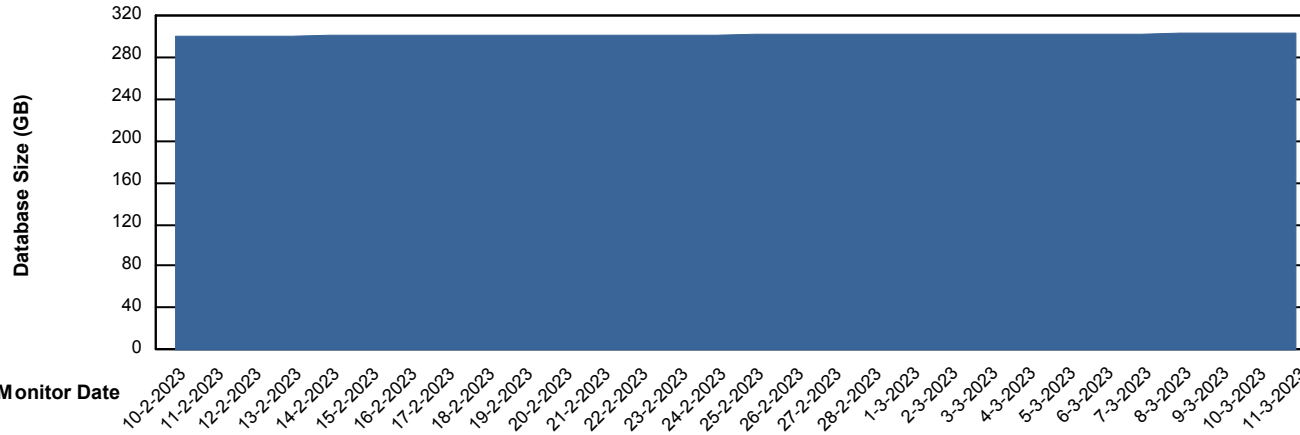

Database growth over last month

Database Tablespace STKDB_Production

Date	Tablespace Name	Filesize (Gb)	Usedsize (Gb)	Percentage free
11-3-2023	ABSDATA	200	118	41
	INDX	210	175	17
10-3-2023	ABSDATA	200	118	41
	INDX	210	175	17
9-3-2023	ABSDATA	200	118	41
	INDX	210	175	17
8-3-2023	ABSDATA	200	118	41
	INDX	210	175	17
7-3-2023	ABSDATA	200	118	41
	INDX	210	175	17
6-3-2023	ABSDATA	200	118	41
	INDX	210	175	17
5-3-2023	ABSDATA	200	118	41
	INDX	210	175	17