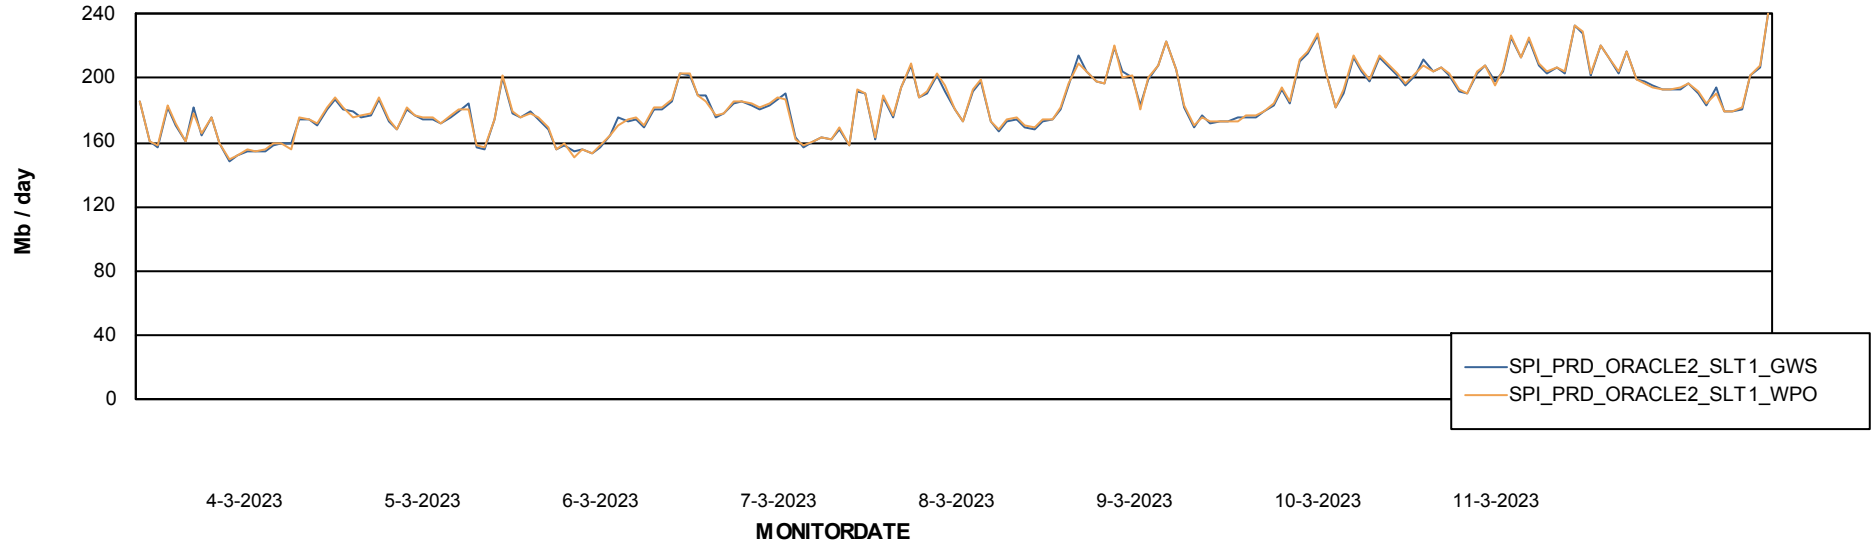

ABSSolute Application ReportServer Services

Avg memory used per ReportServer Service

Weekly SLA Customer Report

Customer SPI_Production
Database ID 49

ABSSolute Web Component Services

Avg memory used per ABS Web component