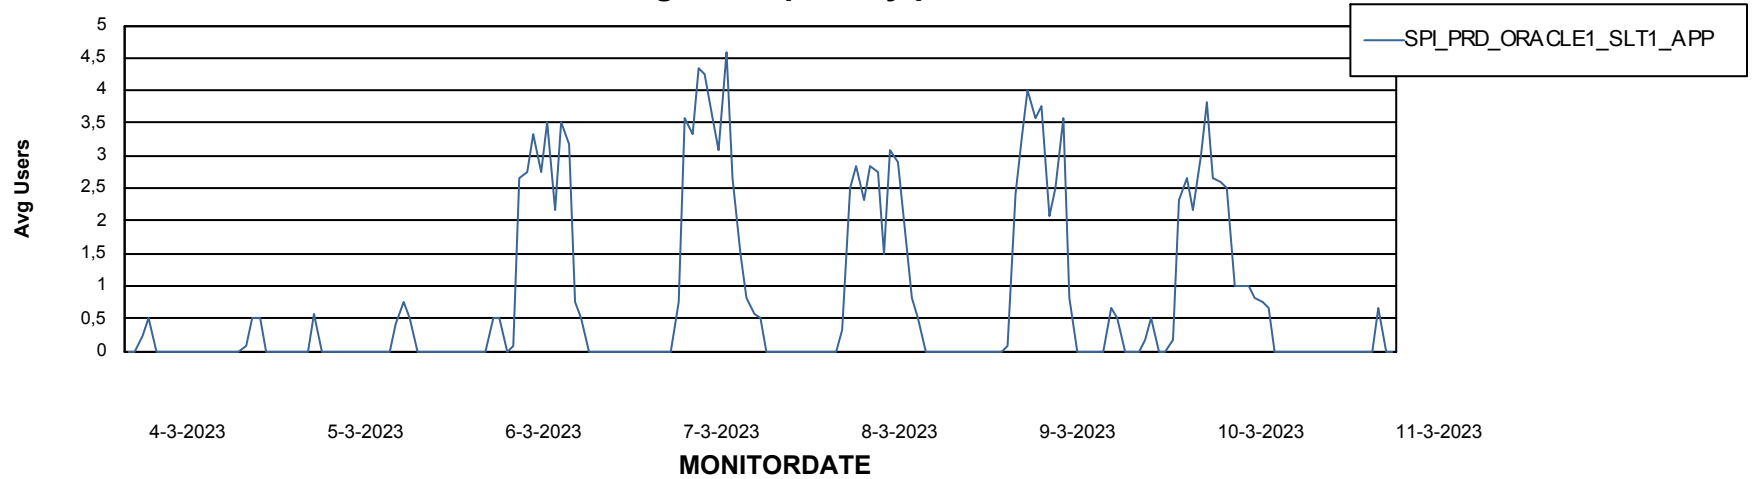

Weekly SLA Customer Report

Customer SPI_Production
Database ID 49

ABSSolute Application Server Services

Avg memory used per ABS Server Service

Avg users per day per ABS server

Weekly SLA Customer Report

Customer SPI_Production
Database ID 49