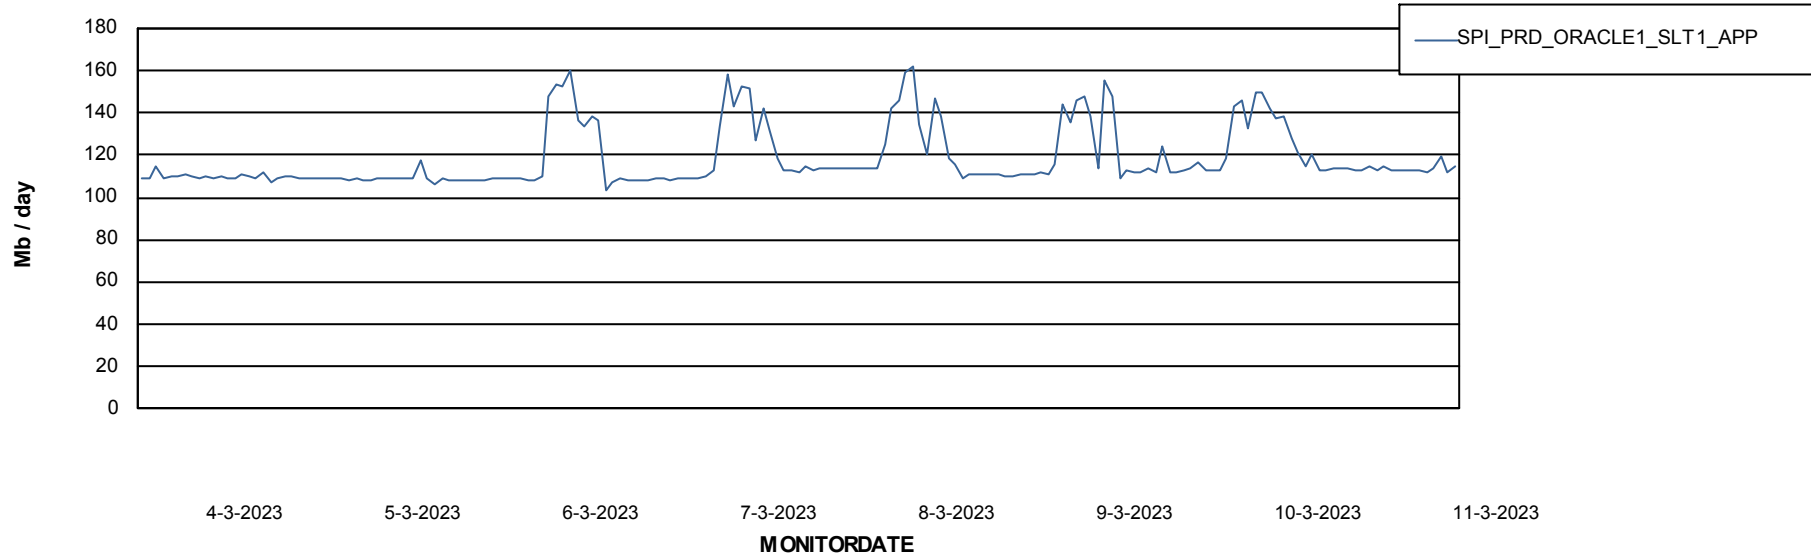

Weekly SLA Customer Report

Customer SPI_Production
Database ID 49

Database Performance SPIDB_Production

DB Processes Max 500

Weekly SLA Customer Report

Customer SPI_Production
Database ID 49

Database Performance SPIDB_Standby

DB Processes Max 500

Weekly SLA Customer Report

Customer SPI_Production
 Database ID 49

DATABASE SIZE SPIDB_Production

Database growth over last month

Database Tablespace SPIDB_Production

Date	Tablespace Name	Filesize (Gb)	Usedsize (Gb)	Percentage free
11-3-2023	ABSDATA	5	3	48
	INDX	8	4	45
10-3-2023	ABSDATA	5	3	48
	INDX	8	4	45
9-3-2023	ABSDATA	5	3	48
	INDX	8	4	45
8-3-2023	ABSDATA	5	3	48
	INDX	8	4	45
7-3-2023	ABSDATA	5	3	48
	INDX	8	4	45
6-3-2023	ABSDATA	5	3	48
	INDX	8	4	45
5-3-2023	ABSDATA	5	3	48
	INDX	8	4	45

Weekly SLA Customer Report

Customer SPI_Production
Database ID 49

ABSSolute Application Server Services

Avg memory used per ABS Server Service

Avg users per day per ABS server

Weekly SLA Customer Report

Customer SPI_Production
Database ID 49