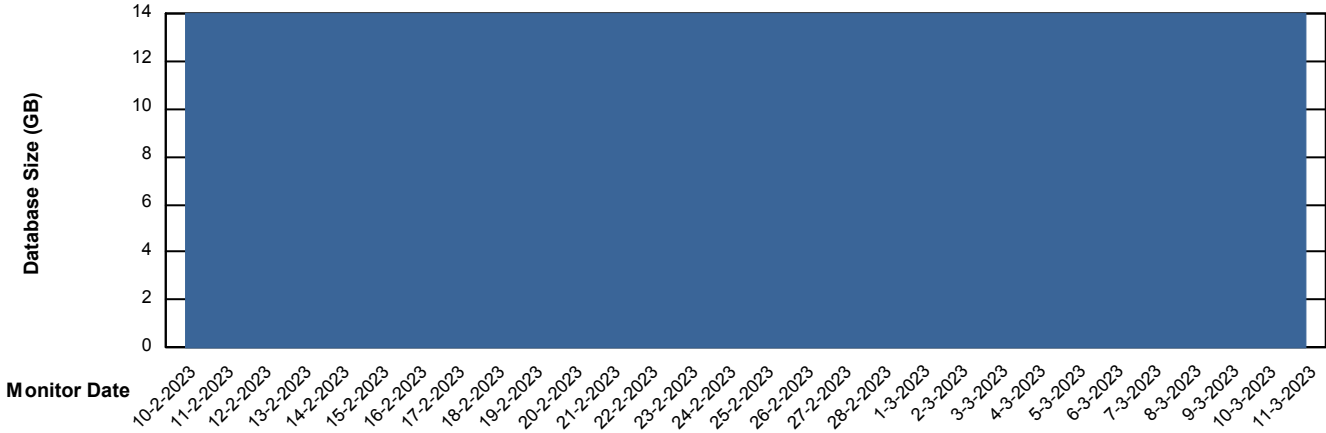

DB Processes Max 500

Weekly SLA Customer Report

Customer SPI_Production
 Database ID 49

DATABASE SIZE SPIDB_Production

Database growth over last month

Database Tablespace SPIDB_Production

Date	Tablespace Name	Filesize (Gb)	Usedsize (Gb)	Percentage free
11-3-2023	ABSDATA	5	3	48
	INDX	8	4	45
10-3-2023	ABSDATA	5	3	48
	INDX	8	4	45
9-3-2023	ABSDATA	5	3	48
	INDX	8	4	45
8-3-2023	ABSDATA	5	3	48
	INDX	8	4	45
7-3-2023	ABSDATA	5	3	48
	INDX	8	4	45
6-3-2023	ABSDATA	5	3	48
	INDX	8	4	45
5-3-2023	ABSDATA	5	3	48
	INDX	8	4	45