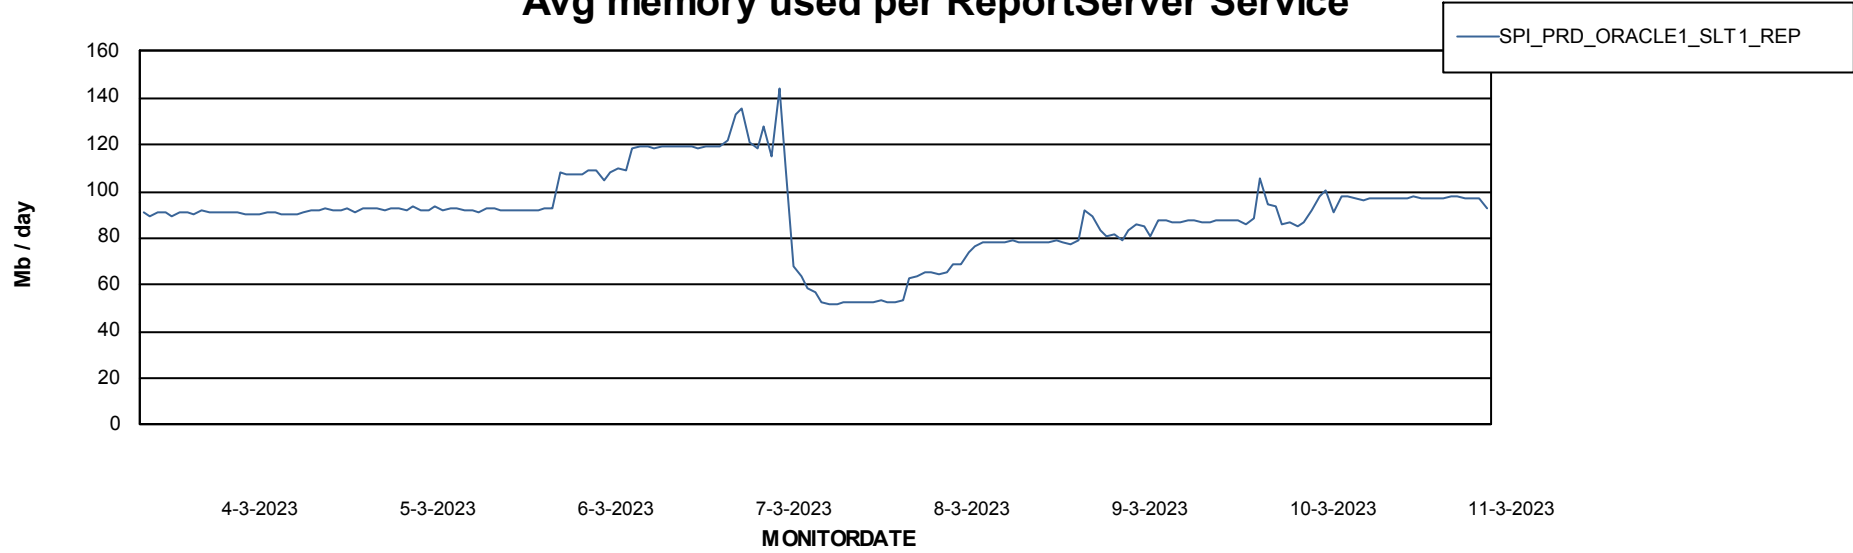

ABSSolute Application ReportServer Services

Avg memory used per ReportServer Service