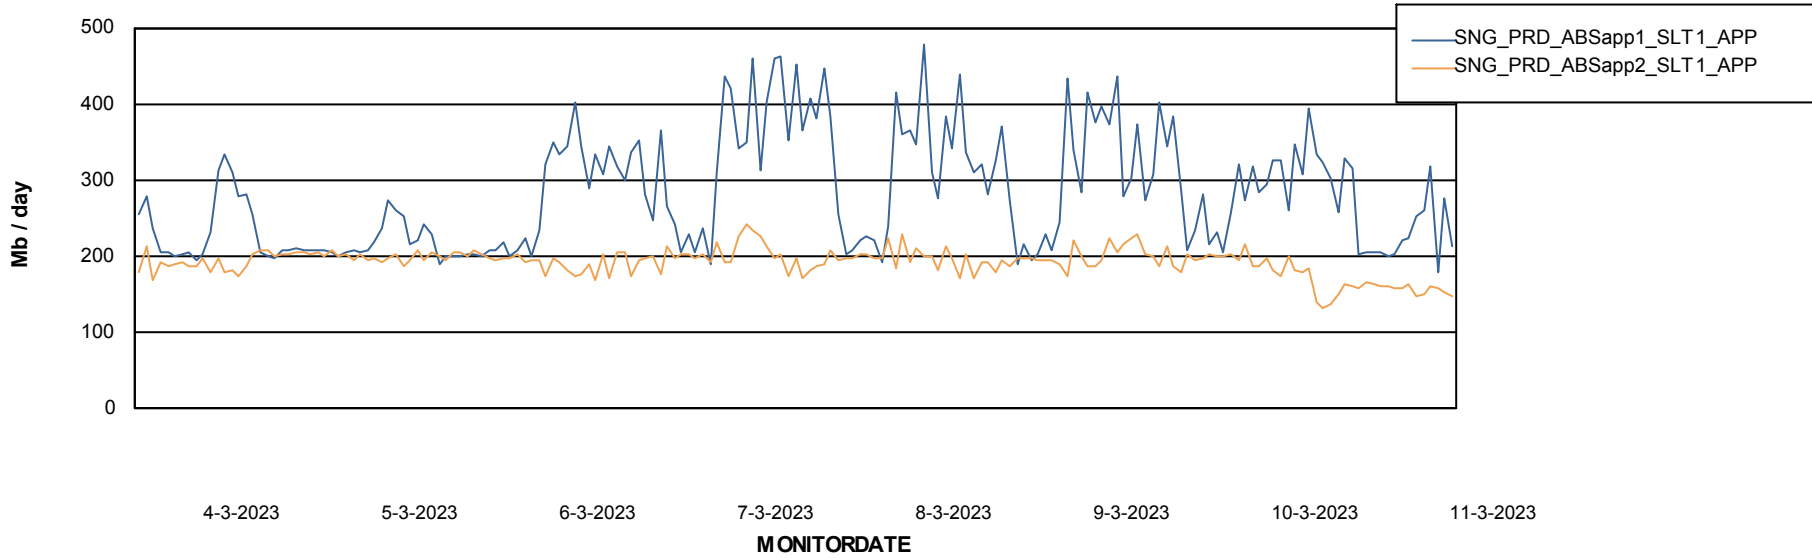

ABSolute Application Server Services

Avg memory used per ABS Server Service