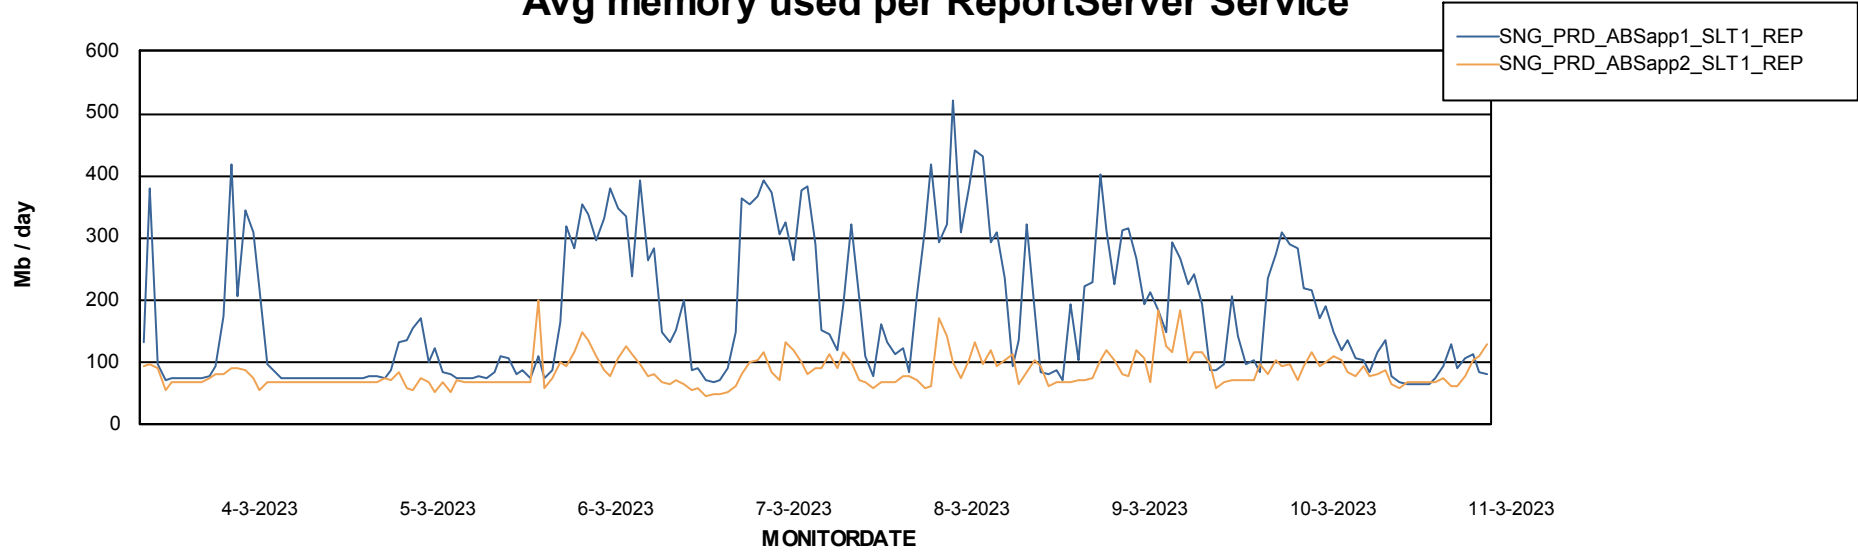

ABSSolute Application ReportServer Services

Avg memory used per ReportServer Service