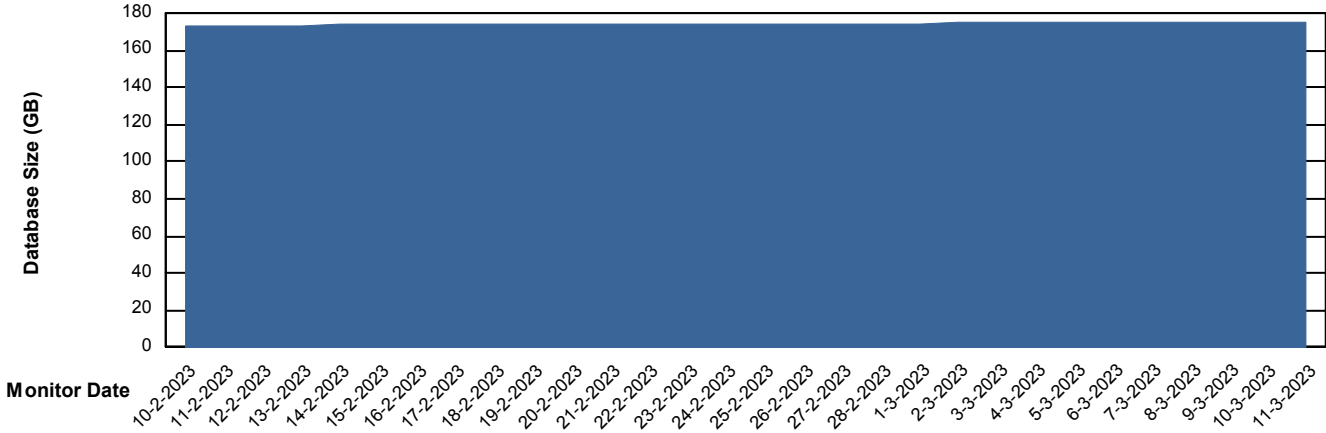

Database growth over last month

Database Tablespace SNG_PRD_ORACLE1

Date	Tablespace Name	Filesize (Gb)	Usedsize (Gb)	Percentage free
11-3-2023	ABSDATA	54	38	30
	INDX	124	102	18
10-3-2023	ABSDATA	54	38	30
	INDX	124	102	18
9-3-2023	ABSDATA	54	38	30
	INDX	124	102	18
8-3-2023	ABSDATA	54	38	30
	INDX	124	102	18
7-3-2023	ABSDATA	54	38	30
	INDX	124	102	18
6-3-2023	ABSDATA	54	38	30
	INDX	124	102	18
5-3-2023	ABSDATA	54	38	30
	INDX	124	102	18