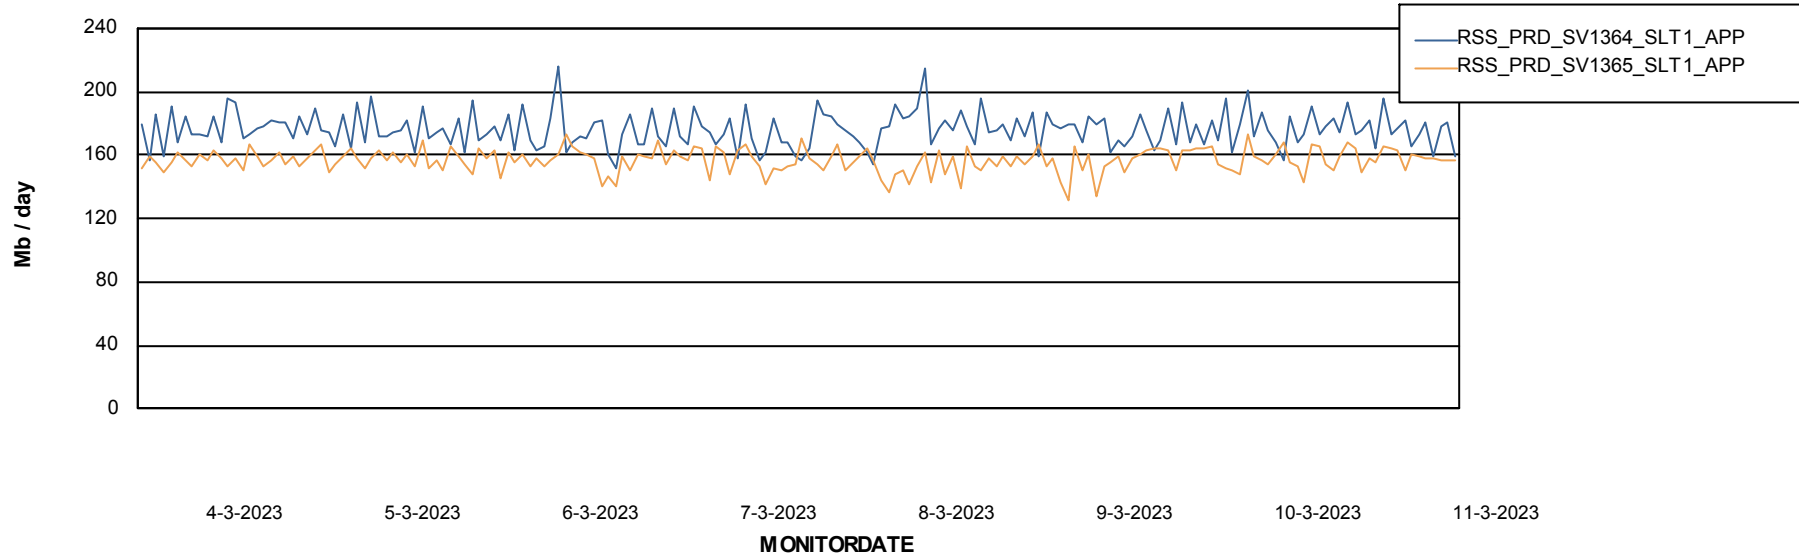

ABSSolute Application Server Services

Avg memory used per ABS Server Service