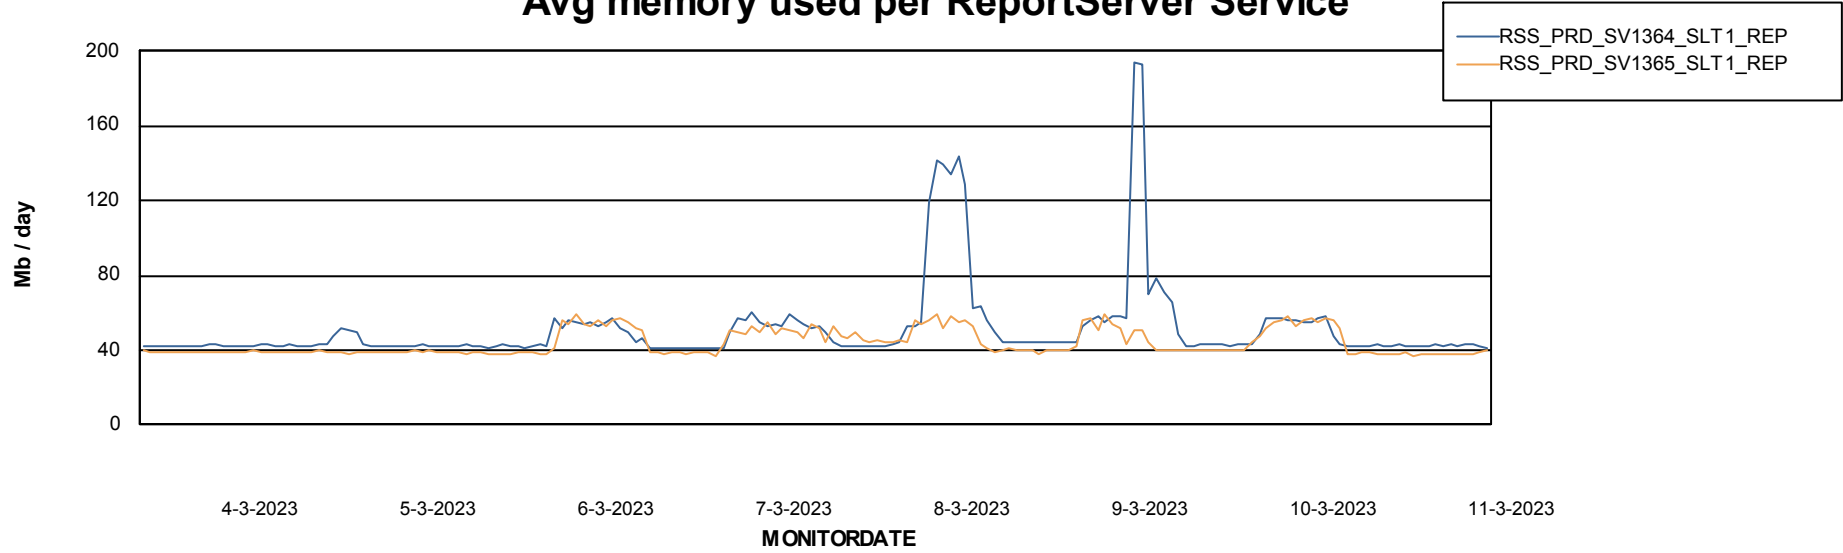

Avg memory used per ABS Server Service

Avg users per day per ABS server

Weekly SLA Customer Report

Customer RSS Production
Database ID 52

ABSSolute Application ReportServer Services

Avg memory used per ReportServer Service