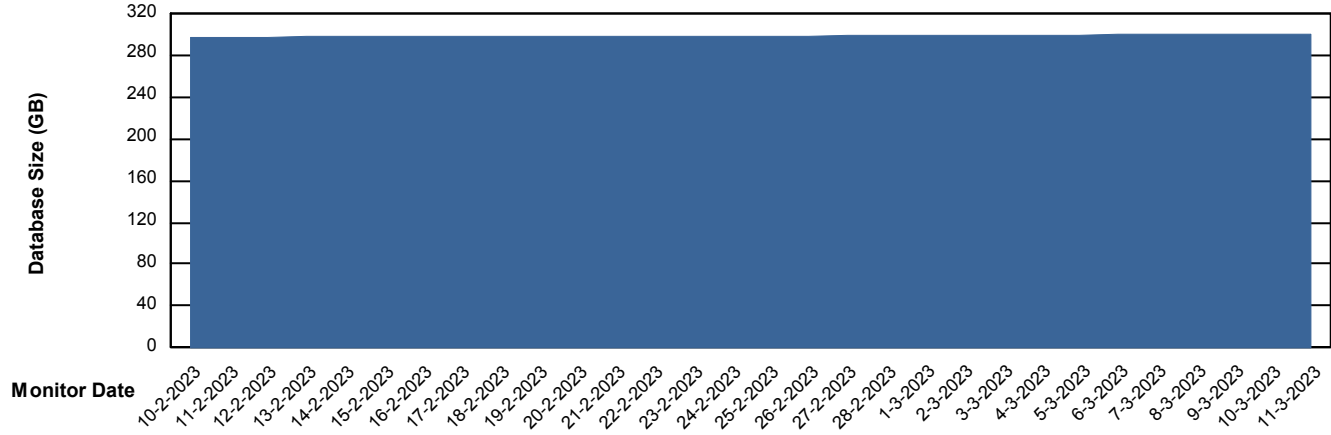

Weekly SLA Customer Report

Customer PHS_Production
Database ID 47

Database Performance PHSDB_Test

Weekly SLA Customer Report

Customer PHS_Production
Database ID 47

DATABASE SIZE PHSDB_Production

Database growth over last month