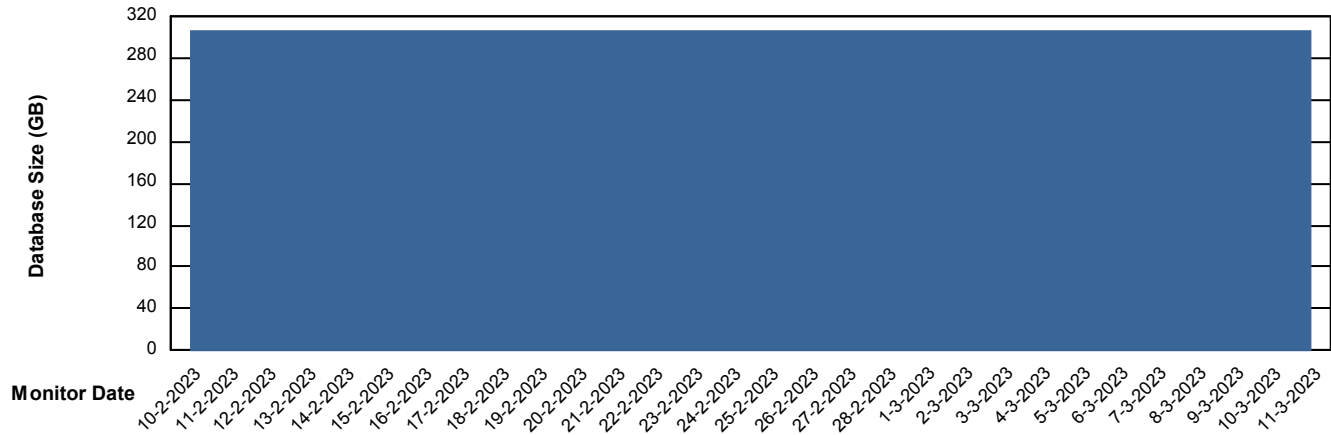

DATABASE SIZE PHSDB_Test

Database growth over last month