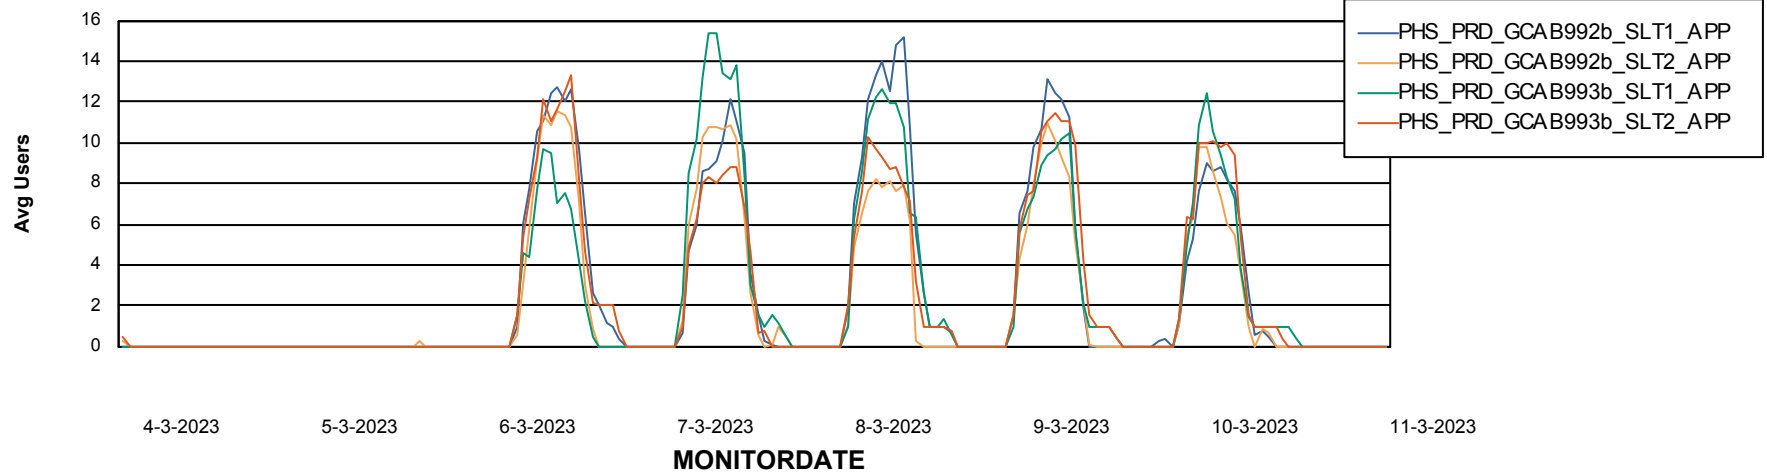

Avg users per day per ABS server