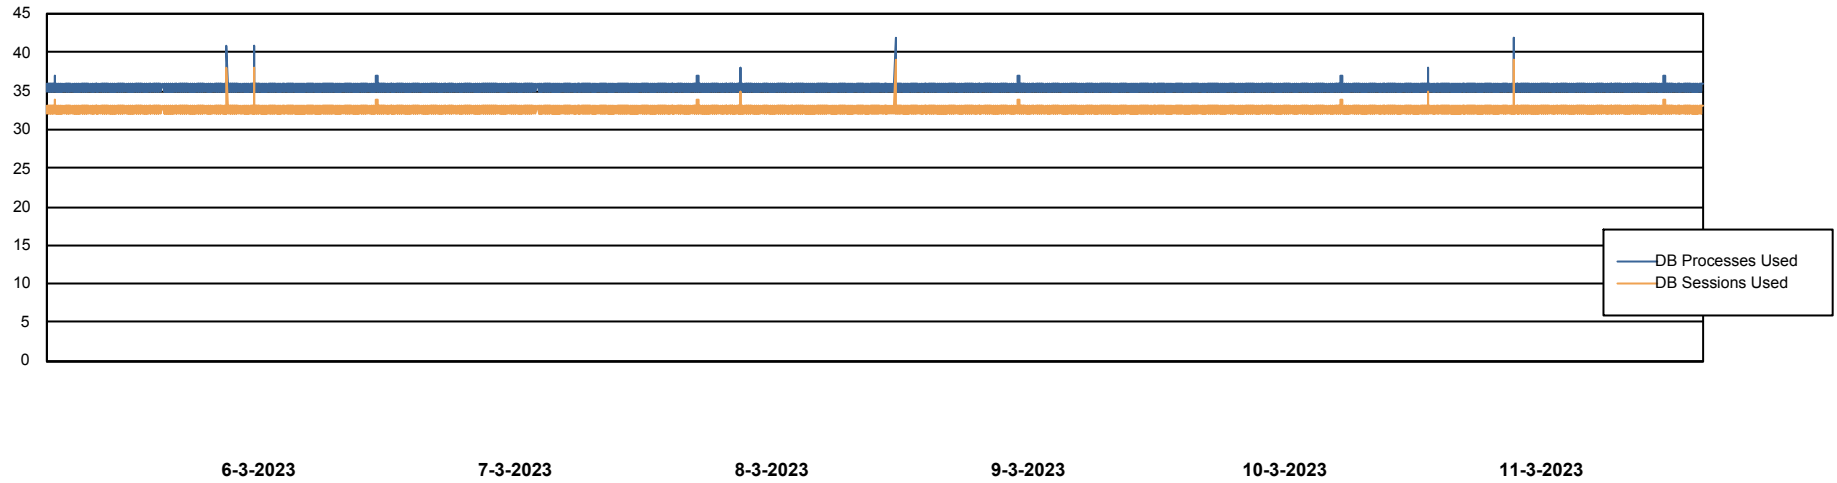

Weekly SLA Customer Report

Customer PHS_Production
Database ID 47

Database Performance PHSDB_Production

Weekly SLA Customer Report

Customer PHS_Production
Database ID 47

Database Performance PHSDB_Standby

DB Processes Max 1,000