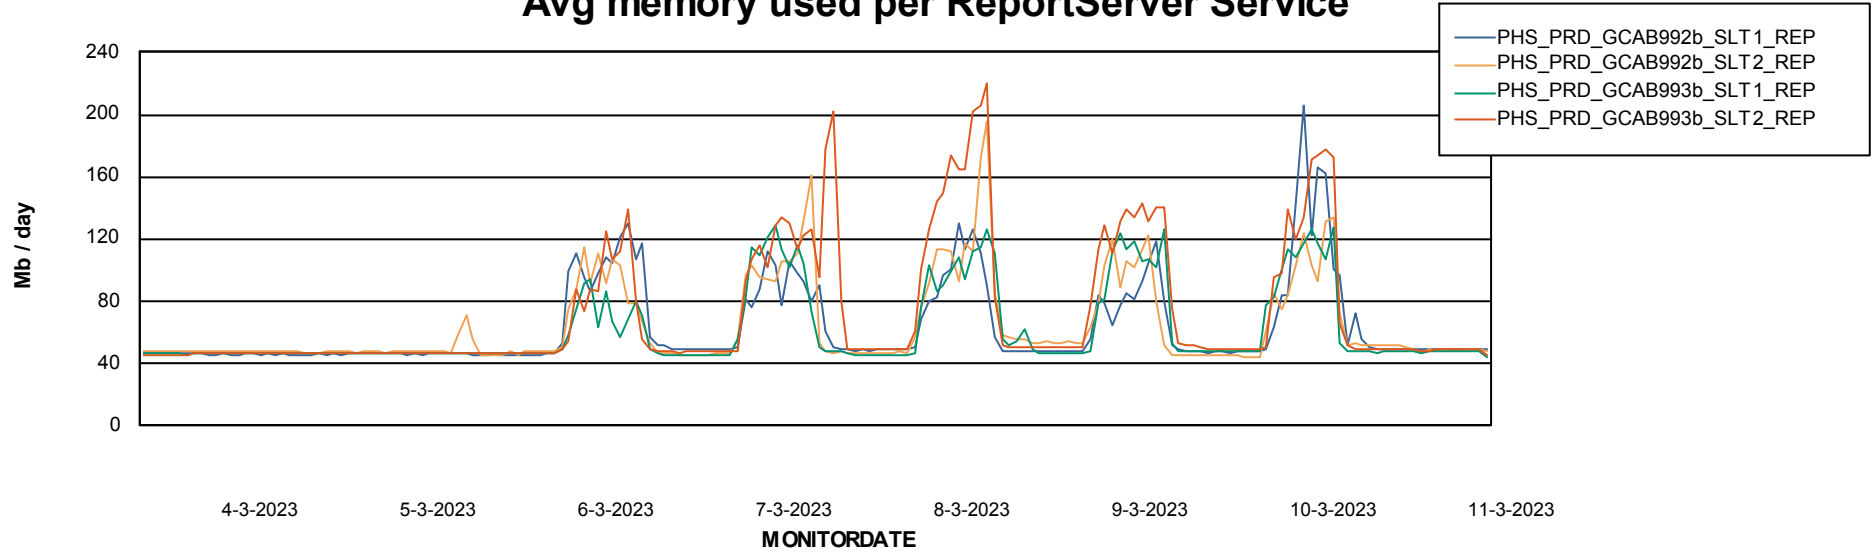

Avg users per day per ABS server

Weekly SLA Customer Report

Customer PHS_Production
Database ID 47

ABSSolute Application ReportServer Services

Avg memory used per ReportServer Service

Weekly SLA Customer Report