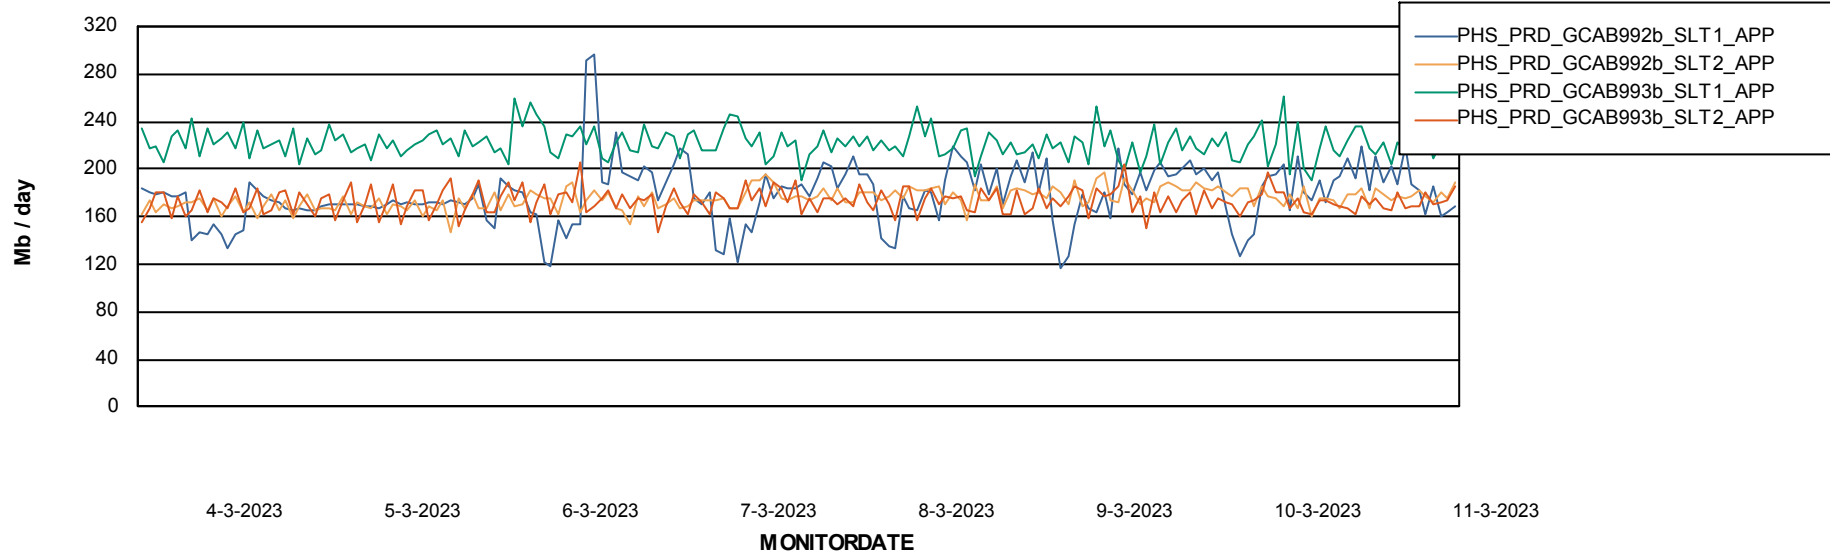

Standby Database Health PHS_Production

Recovery lag for last 7 days

Weekly SLA Customer Report

Customer PHS_Production
Database ID 47

ABSSolute Application Server Services

Avg memory used per ABS Server Service