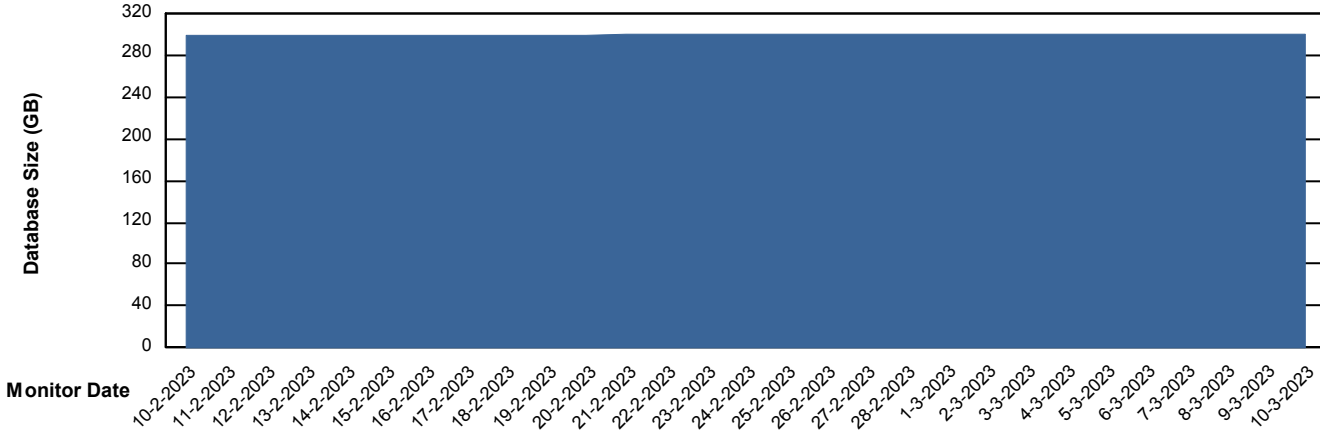

Weekly SLA Customer Report

Customer PCO_Production (Bronze)
Database ID 44

Database Performance PCODB_Production

Weekly SLA Customer Report

Customer PCO_Production (Bronze)
 Database ID 44

DATABASE SIZE PCODB_Production

Database growth over last month

Database Tablespace PCODB_Production

Date	Tablespace Name	Filesize (Gb)	Usedsize (Gb)	Percentage free
10-3-2023	ABSDATA	238	115	52
	INDX	329	183	44
9-3-2023	ABSDATA	238	115	52
	INDX	329	183	44
8-3-2023	ABSDATA	238	115	52
	INDX	329	183	44
7-3-2023	ABSDATA	238	115	52
	INDX	329	183	44
6-3-2023	ABSDATA	238	115	52
	INDX	329	183	44
5-3-2023	ABSDATA	238	115	52
	INDX	329	183	44