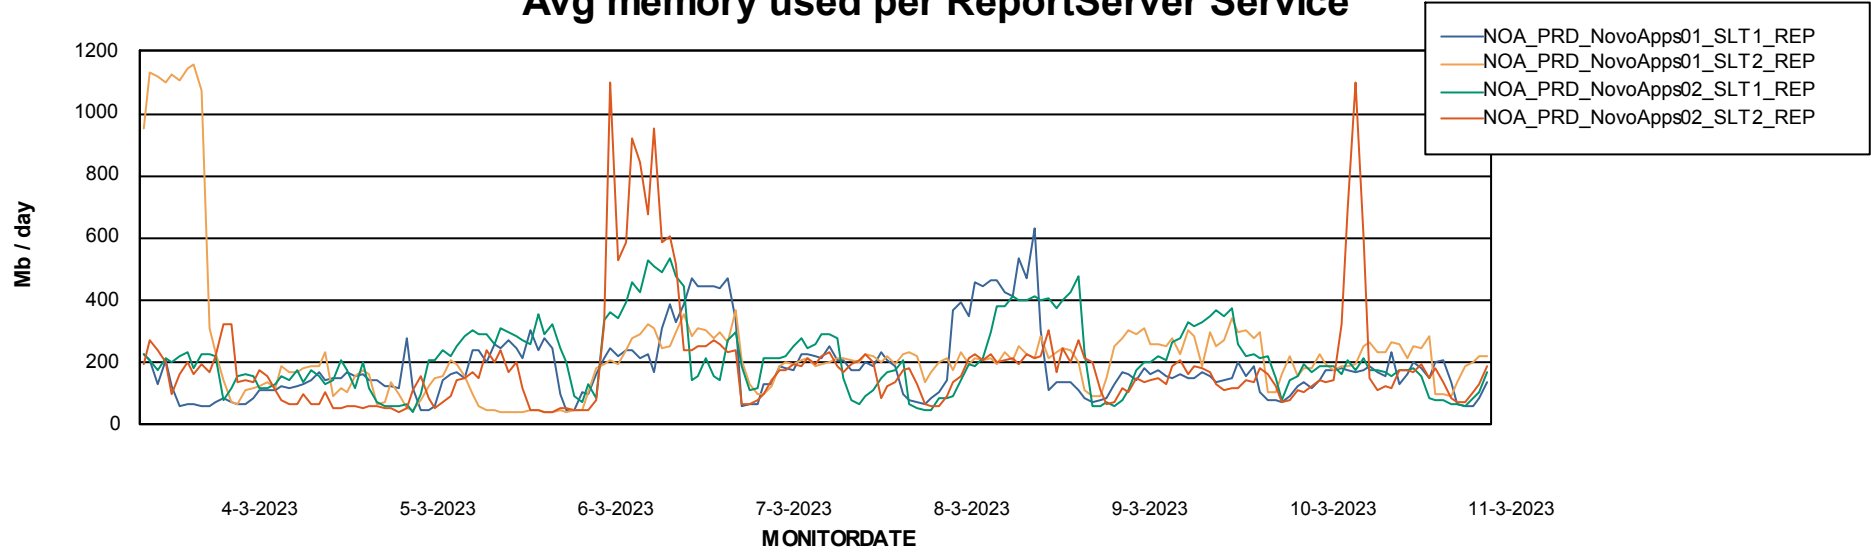

ABSSolute Application ReportServer Services

Avg memory used per ReportServer Service