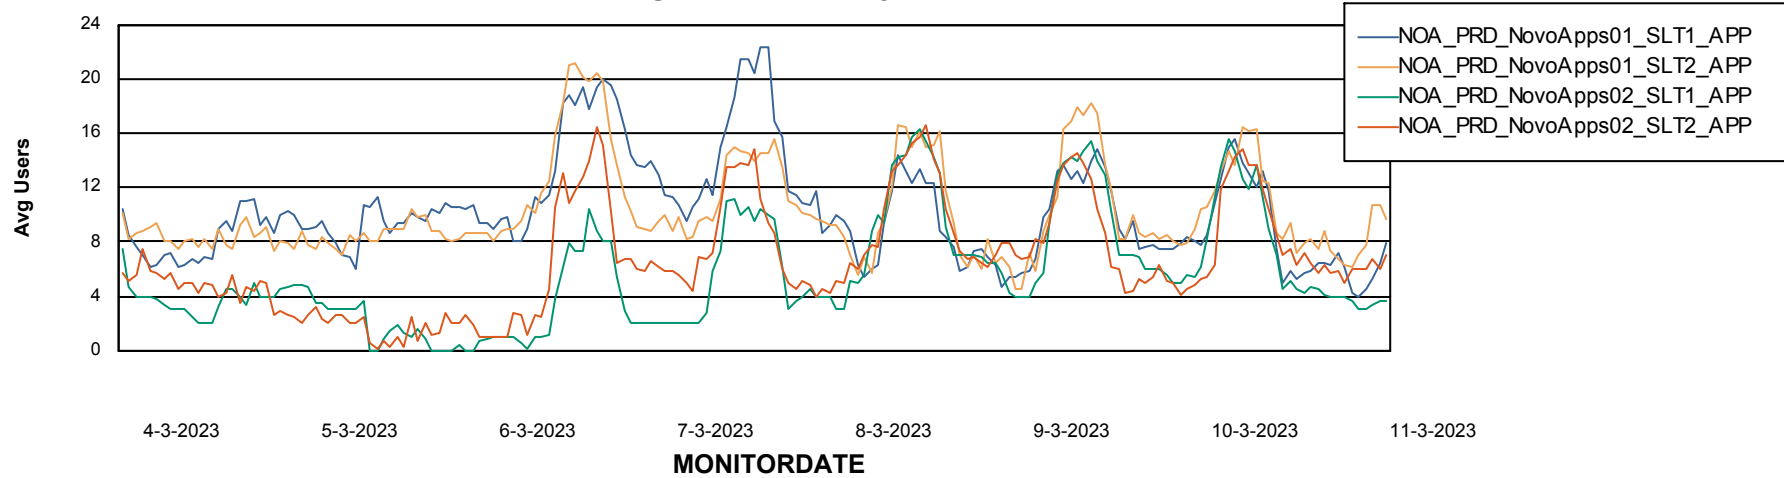

Avg users per day per ABS server