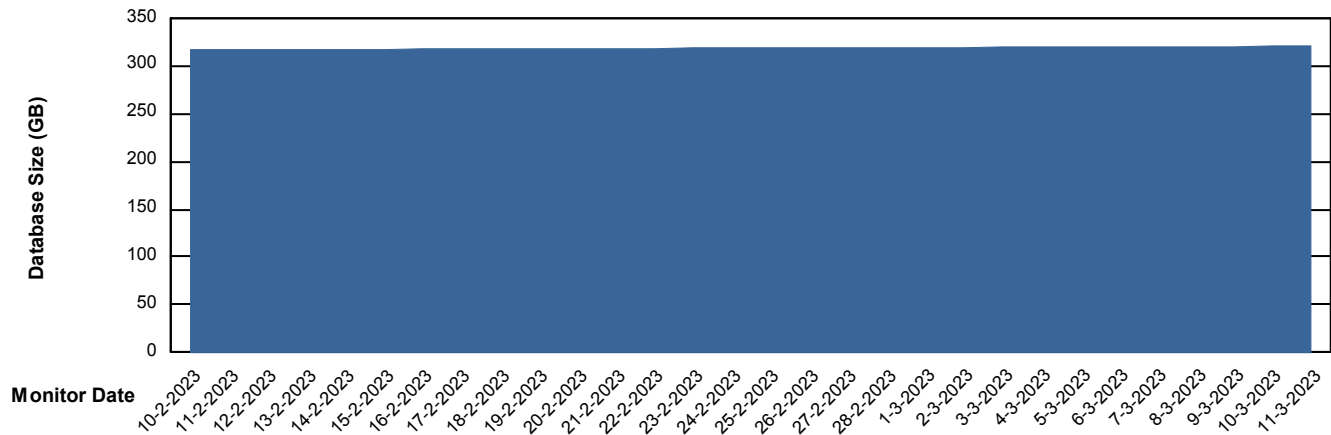

DATABASE SIZE NOA_PRD_NovoABS01_DB

Database growth over last month