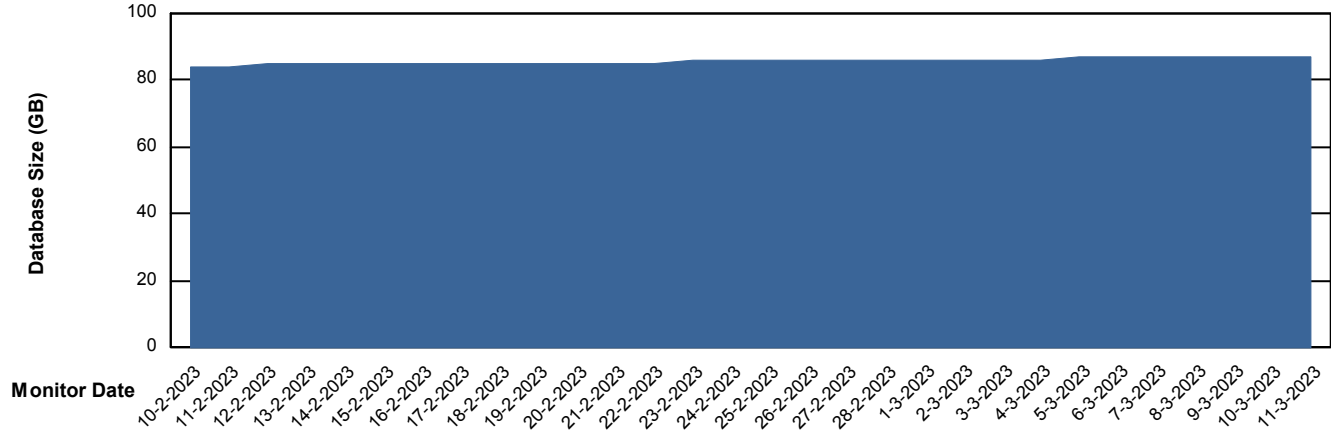

DATABASE SIZE NOA_BI_NOVOBI_Production

Database growth over last month