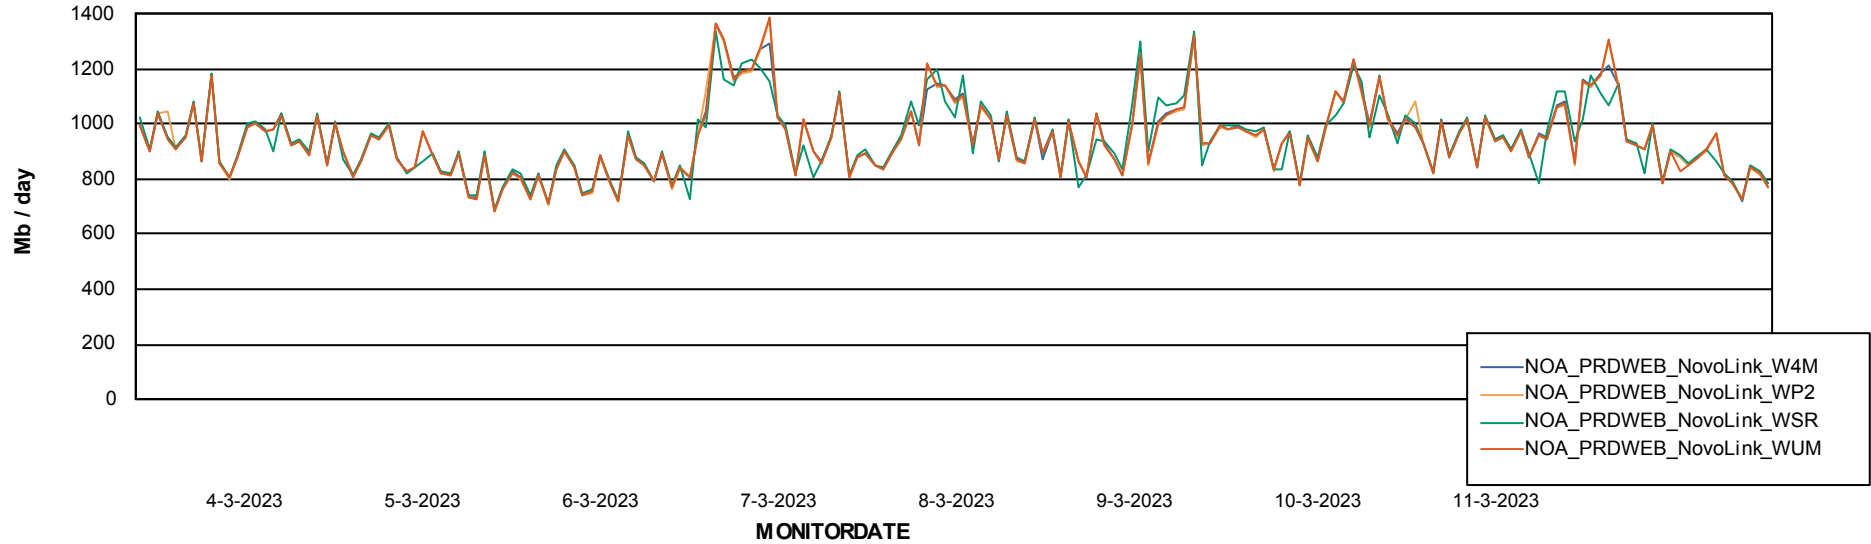

Avg memory used per ReportServer Service

Weekly SLA Customer Report

Customer NOA_Production (24/7)
Database ID 116

ABSSolute Web Component Services

Avg memory used per ABS Web component

Weekly SLA Customer Report