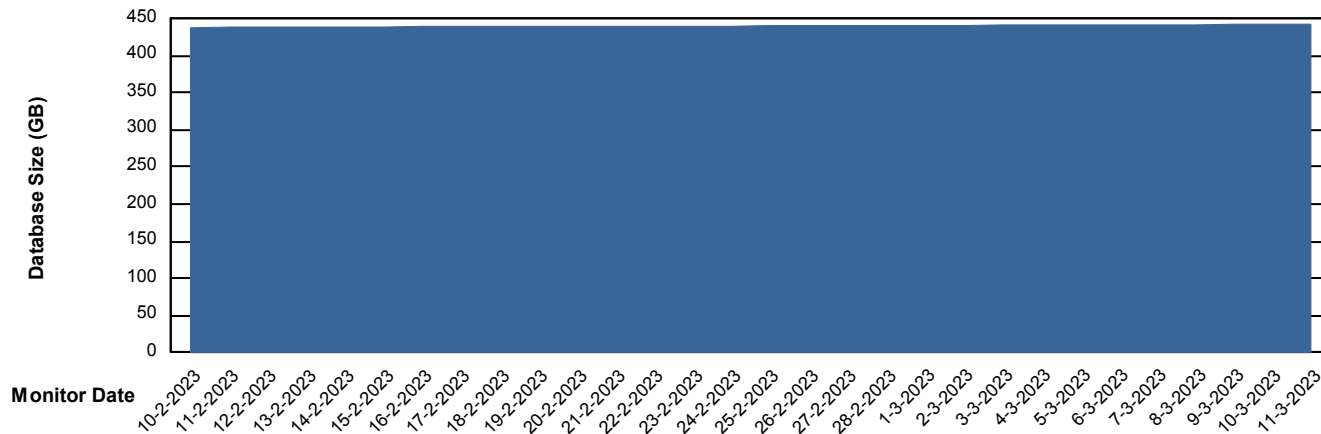

DATABASE SIZE NIXDB_Production

Database growth over last month