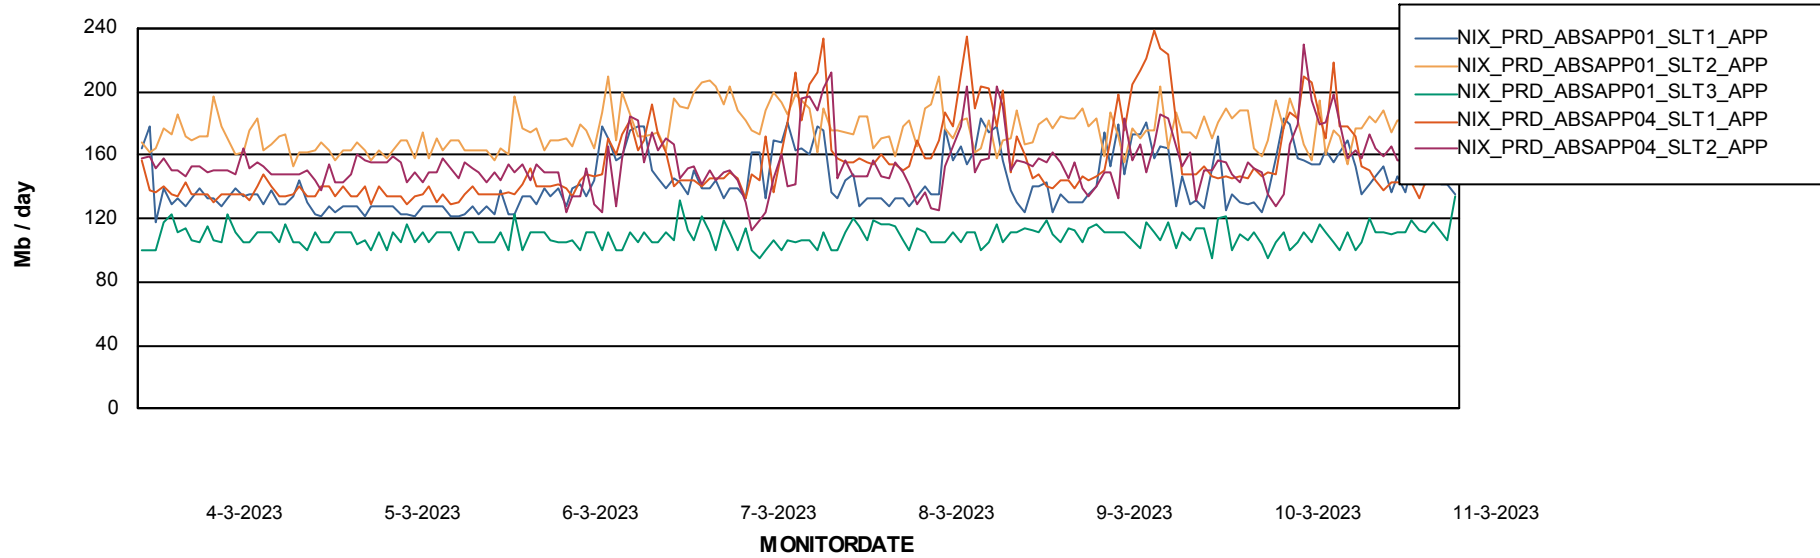

ABSolute Application Server Services

Avg memory used per ABS Server Service