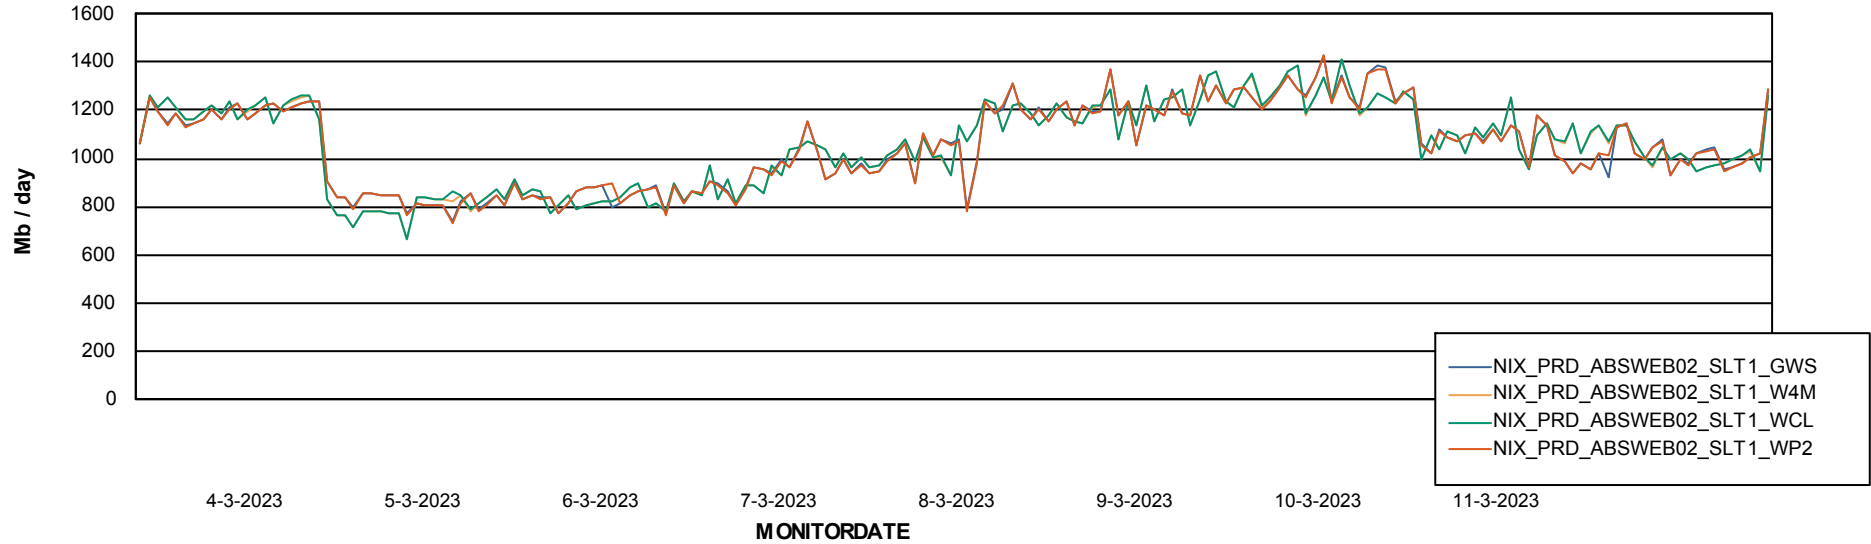

ABSSolute Web Component Services

Avg memory used per ABS Web component