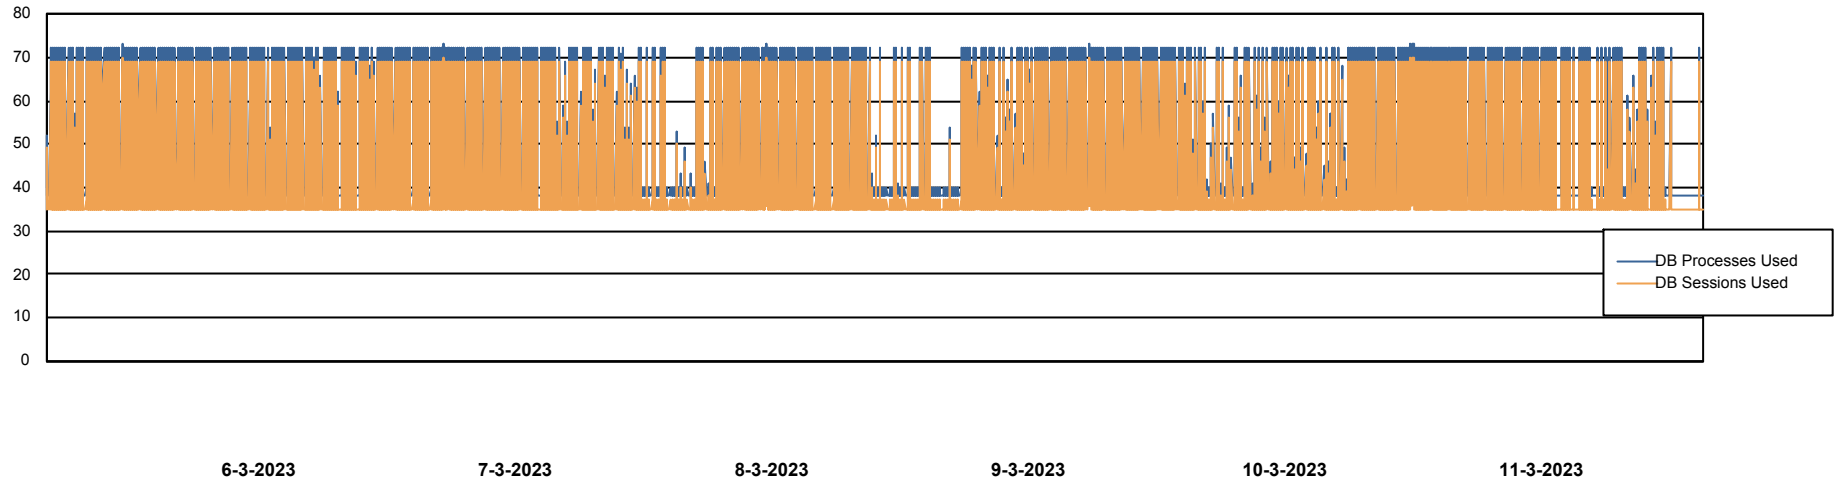

Database Performance NIXDB_Standby

DB Processes Max 300