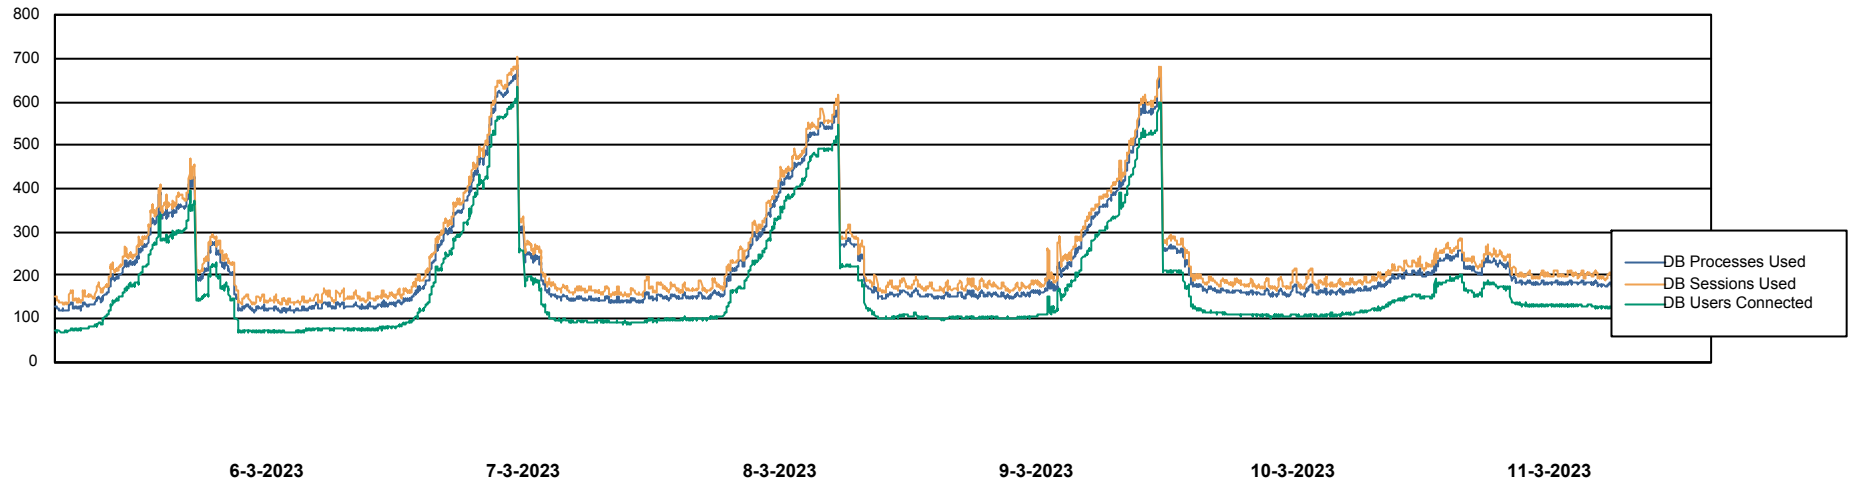

Weekly SLA Customer Report

Customer NIX_Production
Database ID 51

Database Performance NIXDB_BI

Weekly SLA Customer Report

Customer NIX_Production
Database ID 51

Database Performance NIXDB_Production

Weekly SLA Customer Report