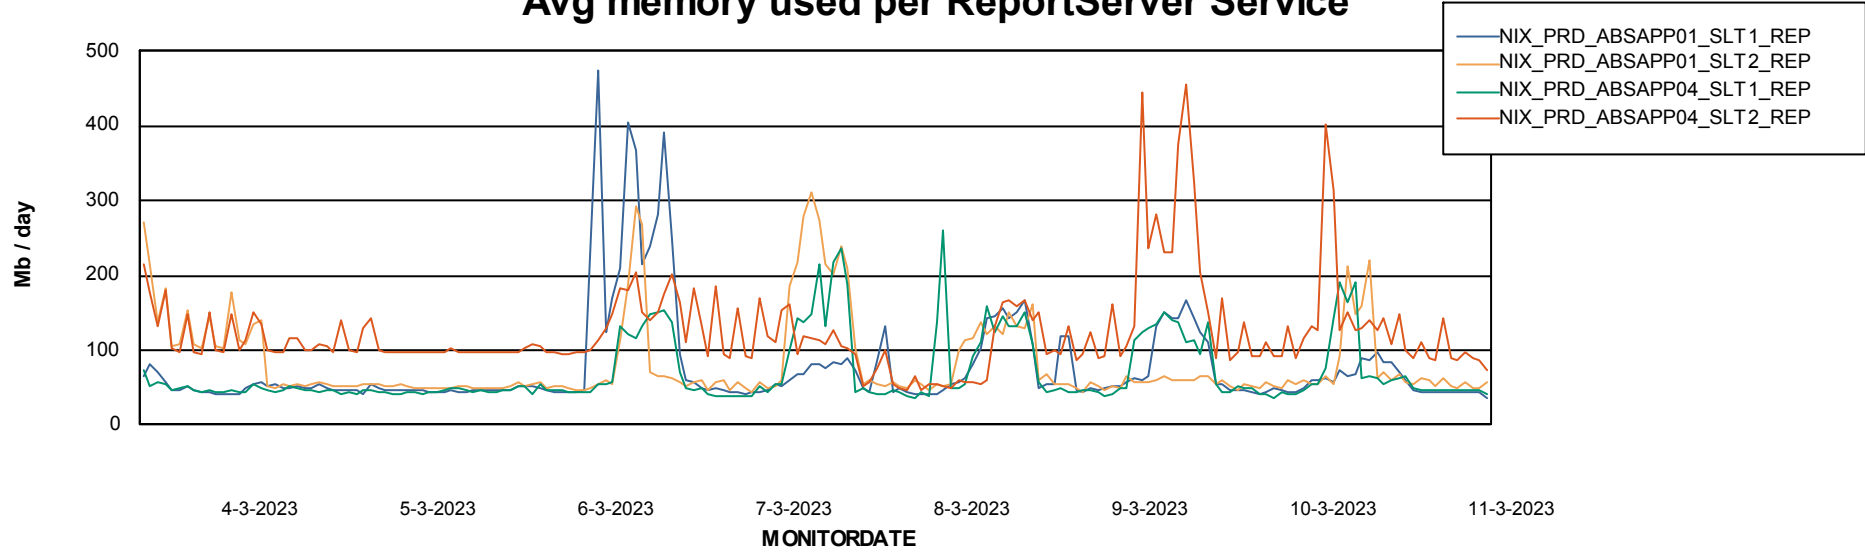

Avg memory used per ABS Server Service

Avg users per day per ABS server

Weekly SLA Customer Report

Customer NIX_Production
Database ID 51

ABSSolute Application ReportServer Services

Avg memory used per ReportServer Service