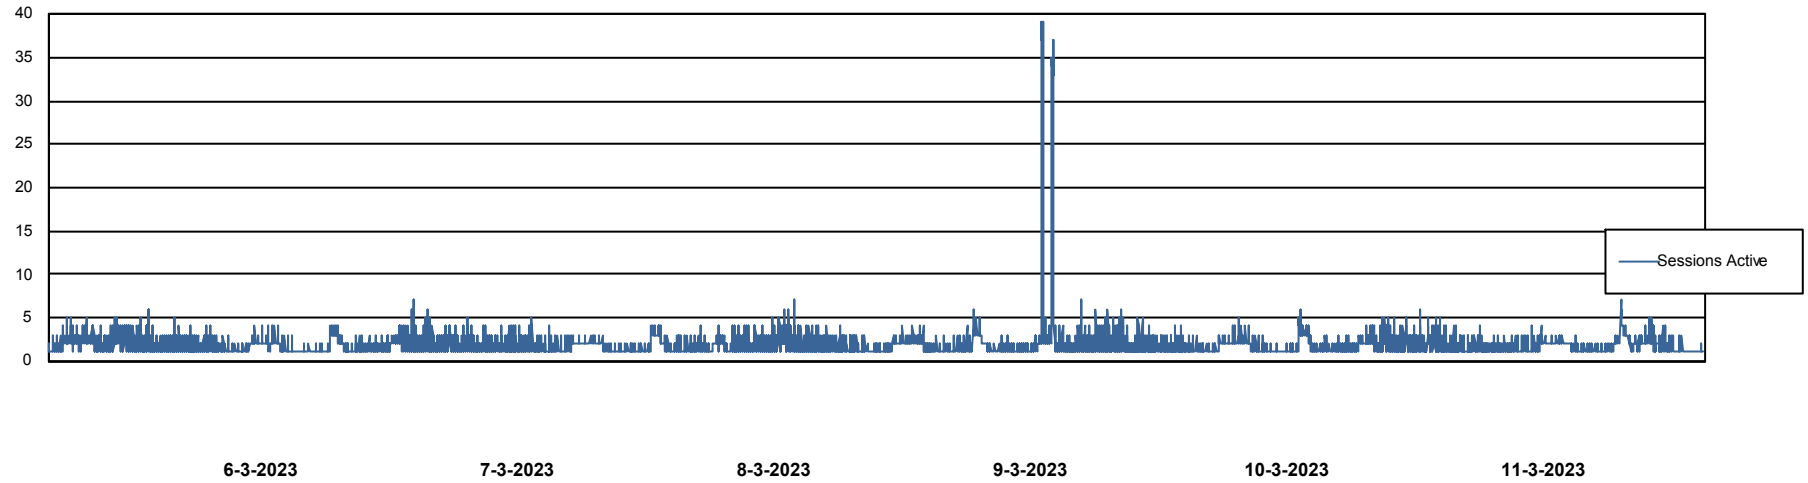

Weekly SLA Customer Report

Customer NIX_Production
Database ID 51

Database Performance NIXDB_BI

Weekly SLA Customer Report

Customer NIX_Production
Database ID 51

Database Performance NIXDB_Production

Weekly SLA Customer Report