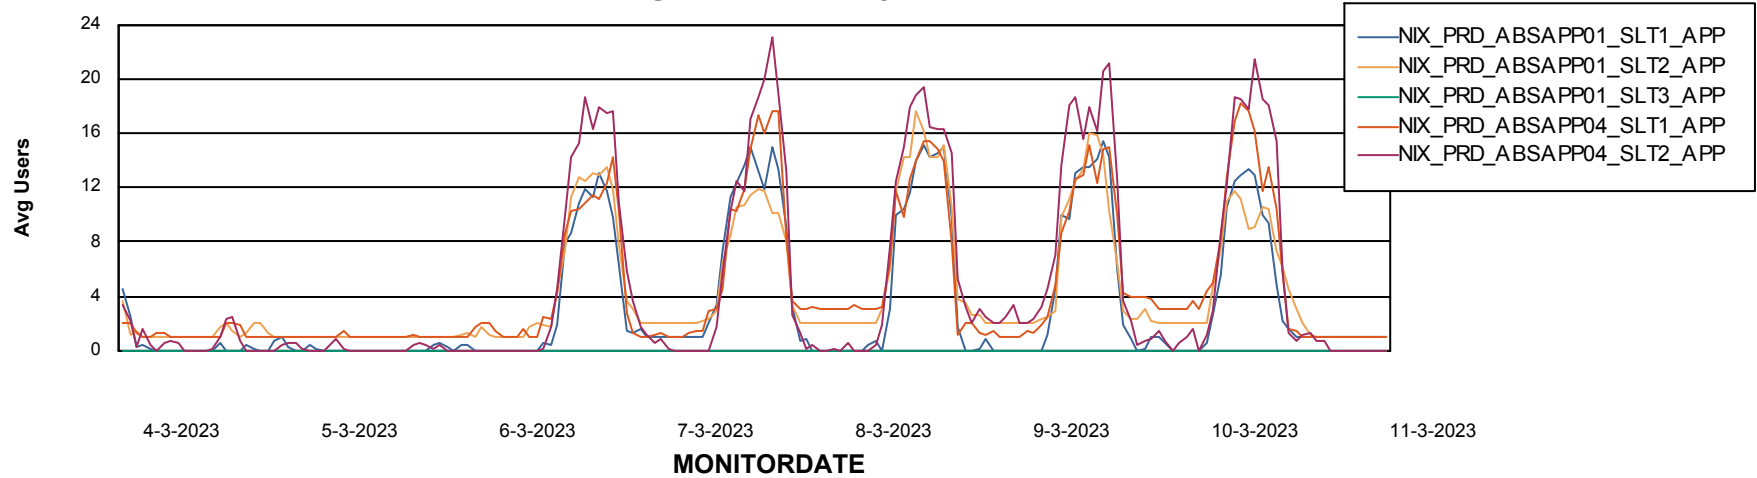

Avg users per day per ABS server