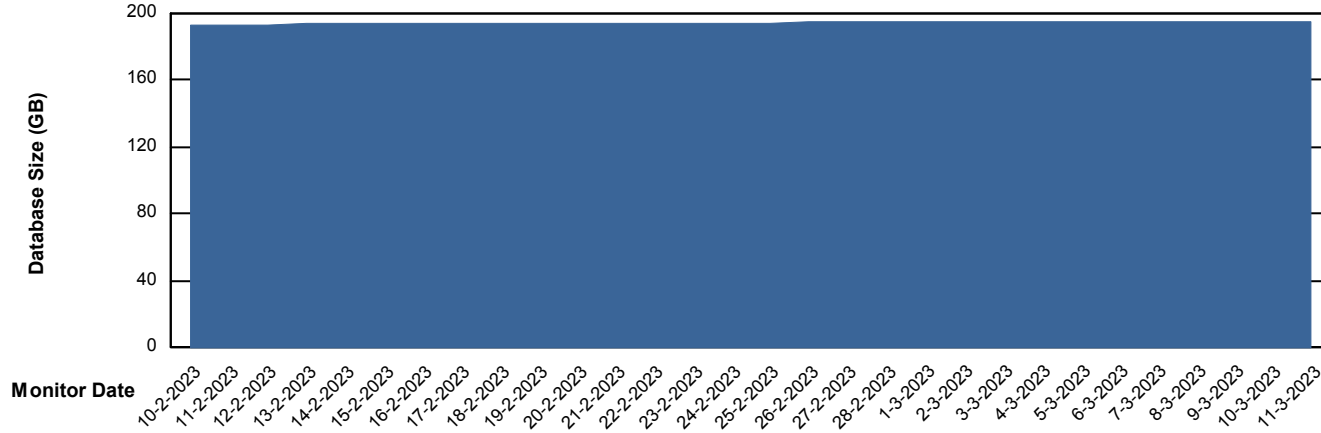

Customer NIX_Production
Database ID 51

Database Performance NIXDB_Standby

DB Processes Max 300

Weekly SLA Customer Report

Customer NIX_Production
Database ID 51

DATABASE SIZE NIXDB_BI

Database growth over last month