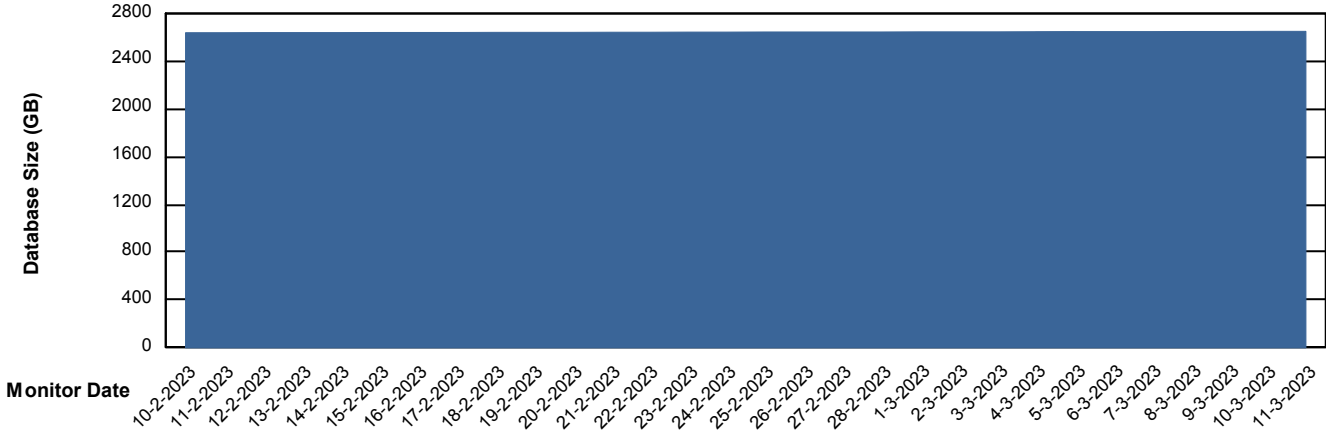

Database growth over last month

Database Tablespace LTS_TEST_CLSABSDB01T_TSTDB

Date	Tablespace Name	Filesize (Gb)	Usedsize (Gb)	Percentage free
11-3-2023	ABSDATA	1,140	948	17
	INDX	2,016	1,693	16
10-3-2023	ABSDATA	1,140	948	17
	INDX	2,016	1,693	16
9-3-2023	ABSDATA	1,140	947	17
	INDX	2,015	1,692	16
8-3-2023	ABSDATA	1,140	947	17
	INDX	2,015	1,692	16
7-3-2023	ABSDATA	1,140	947	17
	INDX	2,015	1,692	16
6-3-2023	ABSDATA	1,140	947	17
	INDX	2,015	1,692	16
5-3-2023	ABSDATA	1,140	947	17
	INDX	2,015	1,692	16