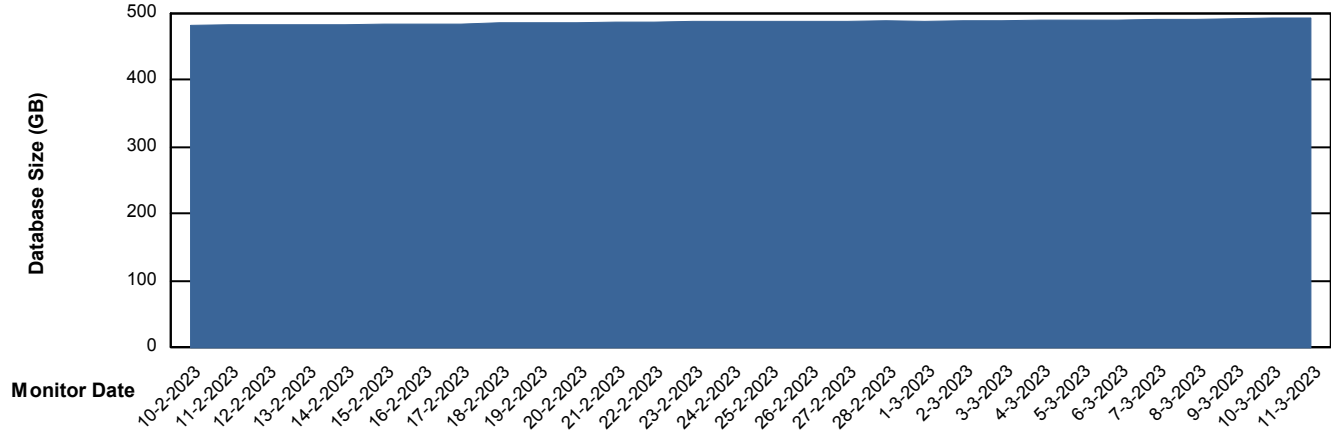

DATABASE SIZE LTS_PROD_CLSABSBI01_BI

Database growth over last month