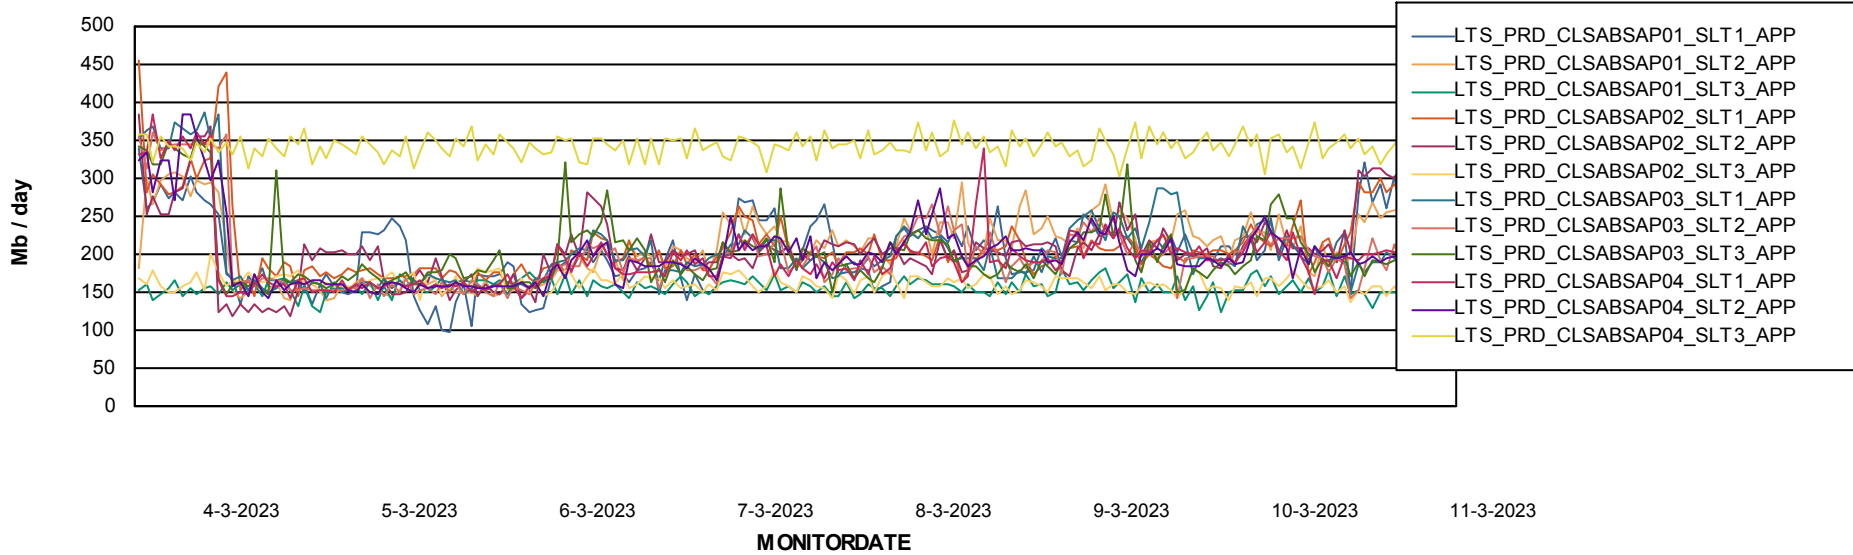

ABSSolute Application Server Services

Avg memory used per ABS Server Service