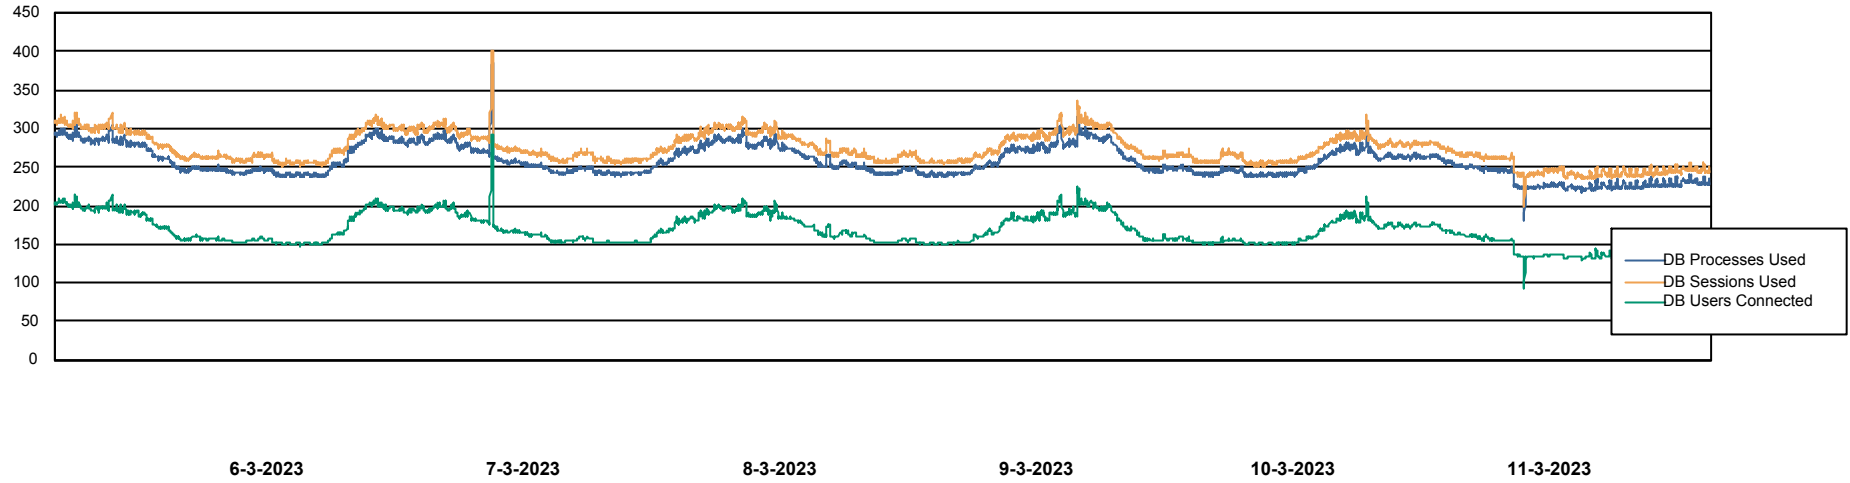

Weekly SLA Customer Report

Customer LTS(CleanLease)_Production
Database ID 126

Database Performance LTS_PROD_CLSABSBI01_BI

Weekly SLA Customer Report

Customer LTS(CleanLease)_Production
Database ID 126

Database Performance LTS_PROD_CLSABSD01_PRDB