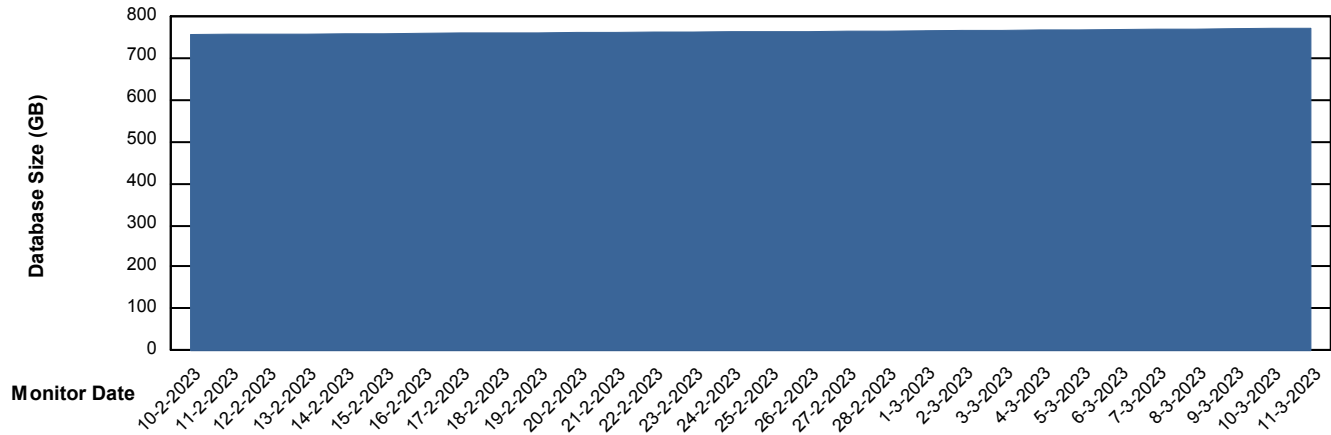

Customer LTS(CleanLease)_Production
Database ID 126

DATABASE SIZE LTS_PROD_CLSABSBI01_BI

Database growth over last month

DATABASE SIZE LTS_PROD_CLSABSDB01_PRDB

Database growth over last month

Weekly SLA Customer Report