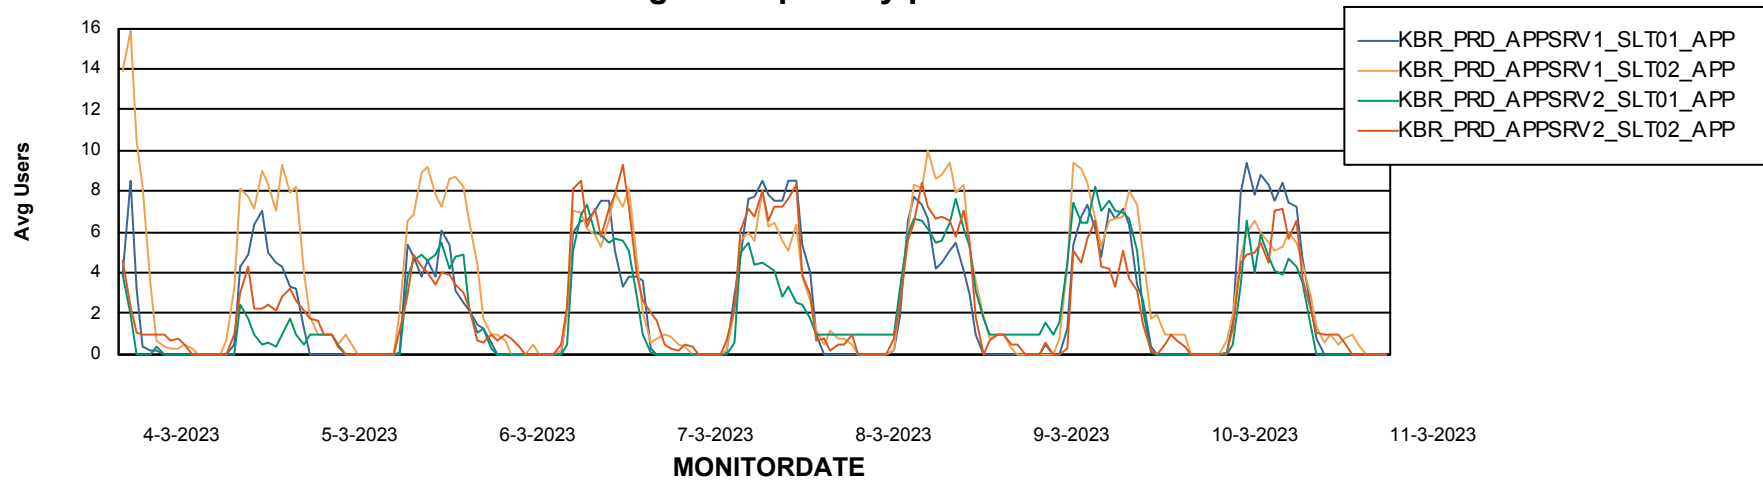

Avg memory used per ABS Server Service

Weekly SLA Customer Report

Customer KBR_Production
Database ID 117

ABSSolute Application Server Services

Avg memory used per ReportServer Service

Avg users per day per ABS server