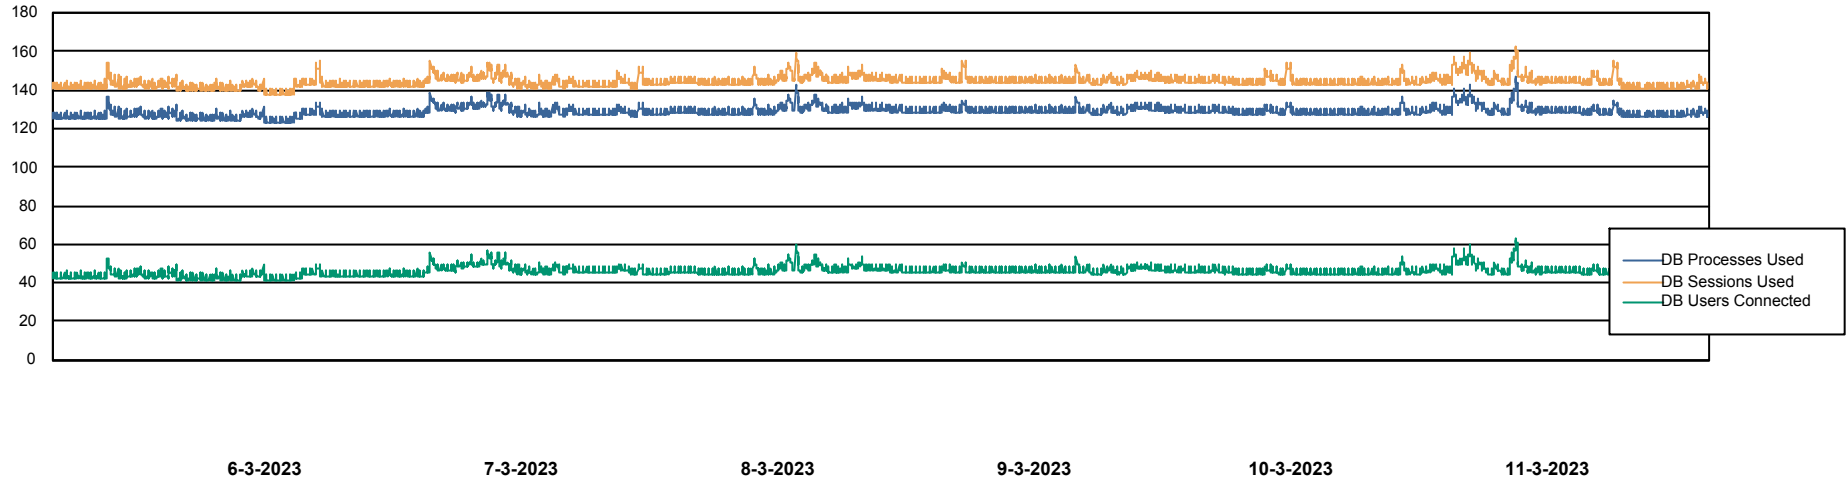

Weekly SLA Customer Report

Customer KBR_Production
Database ID 117

Database Performance BI-DBSRV_DB

Weekly SLA Customer Report

Customer KBR_Production
Database ID 117

Database Performance KBR_PRD_DB-SRV1_DB