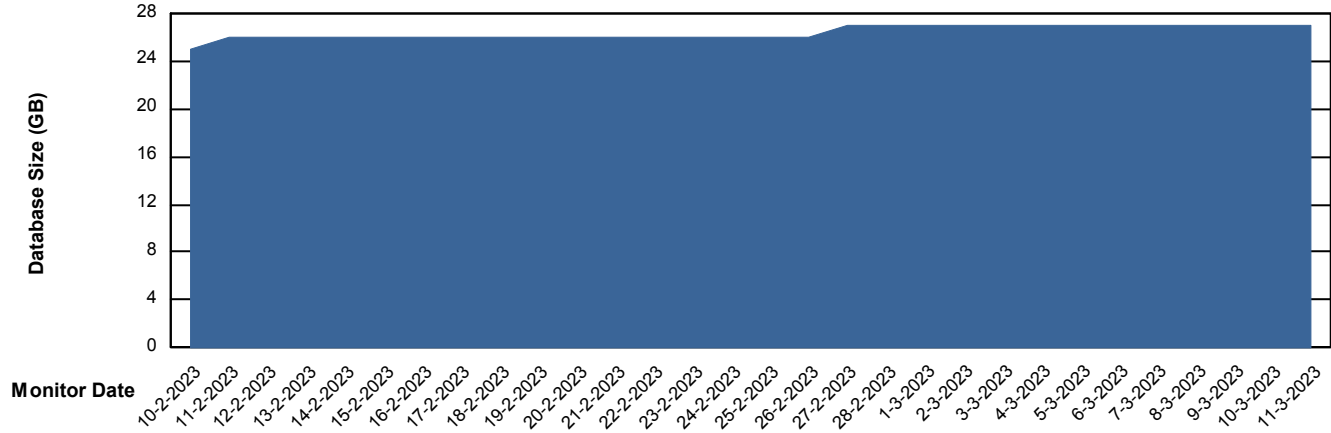

DATABASE SIZE BI-DBSRV_DB

Database growth over last month