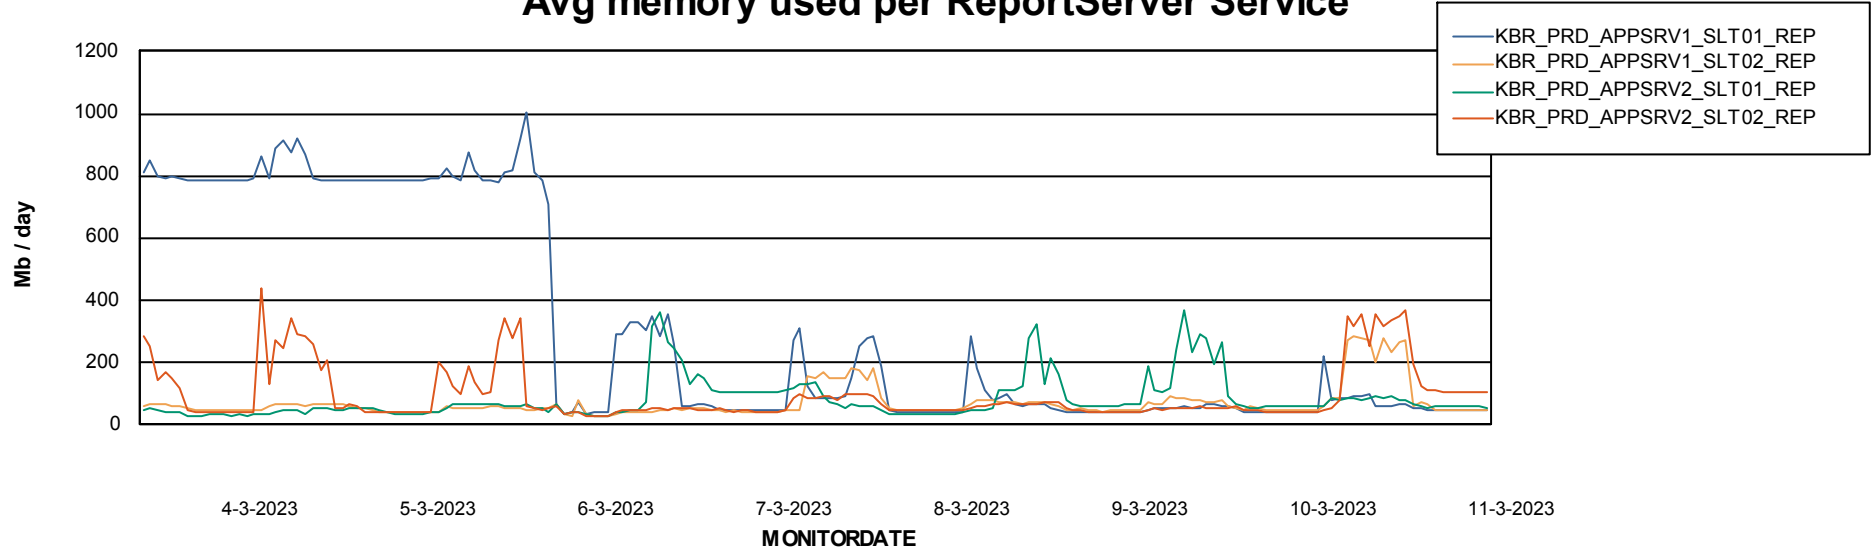

Avg memory used per ABS Server Service

Weekly SLA Customer Report

Customer KBR_Production
Database ID 117

ABSSolute Application Server Services

Avg memory used per ReportServer Service

Avg users per day per ABS server