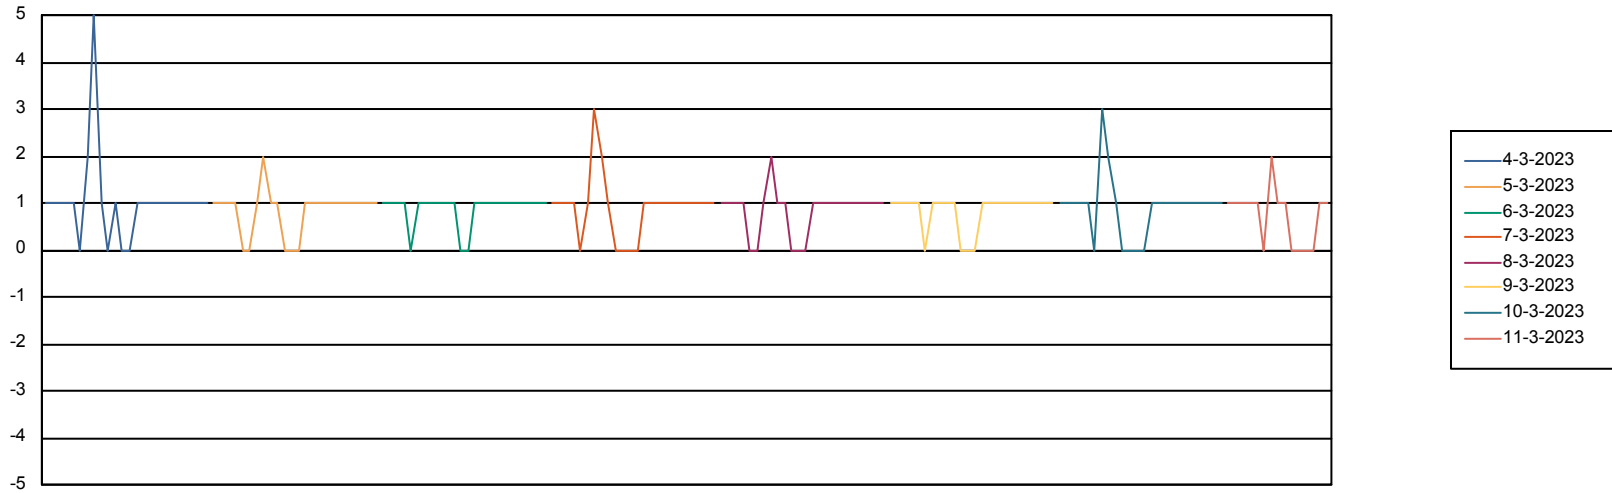

Recovery lag for last 7 days