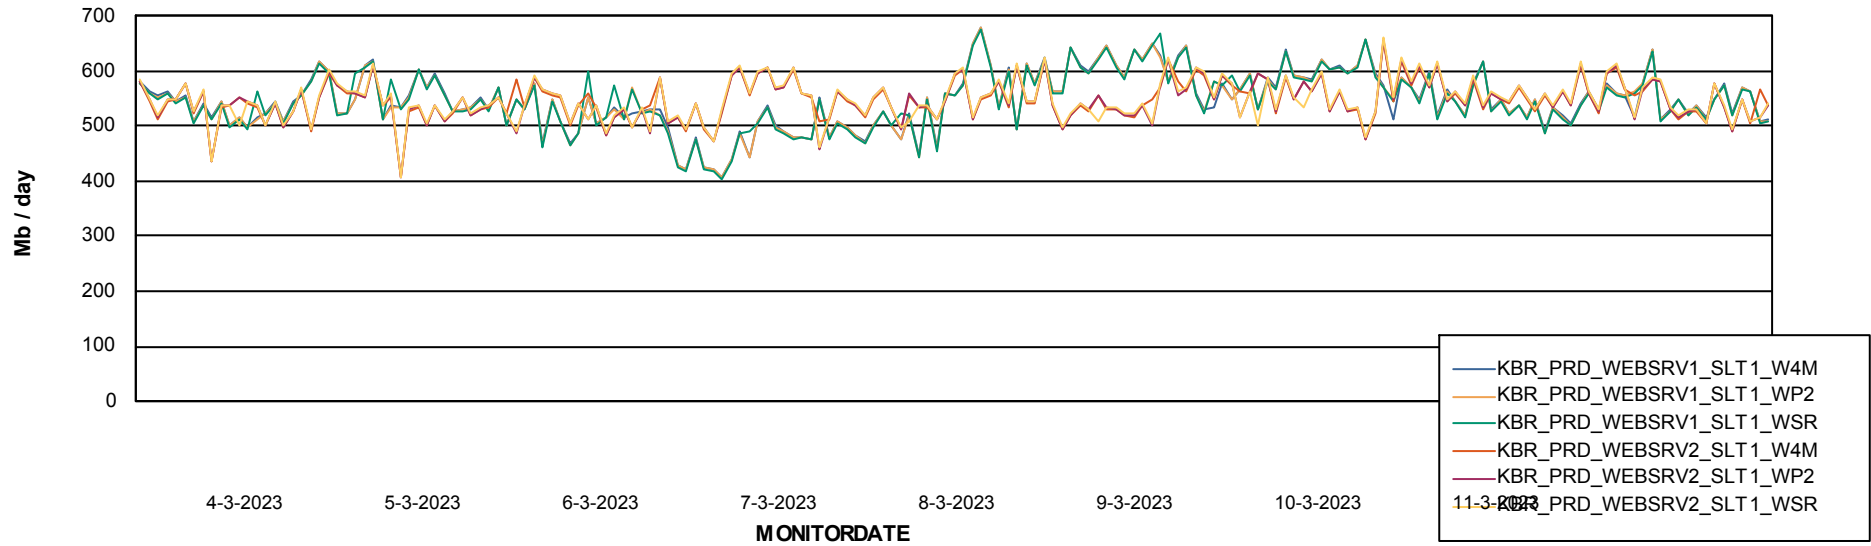

ABSSolute Web Component Services

Avg memory used per ABS Web component