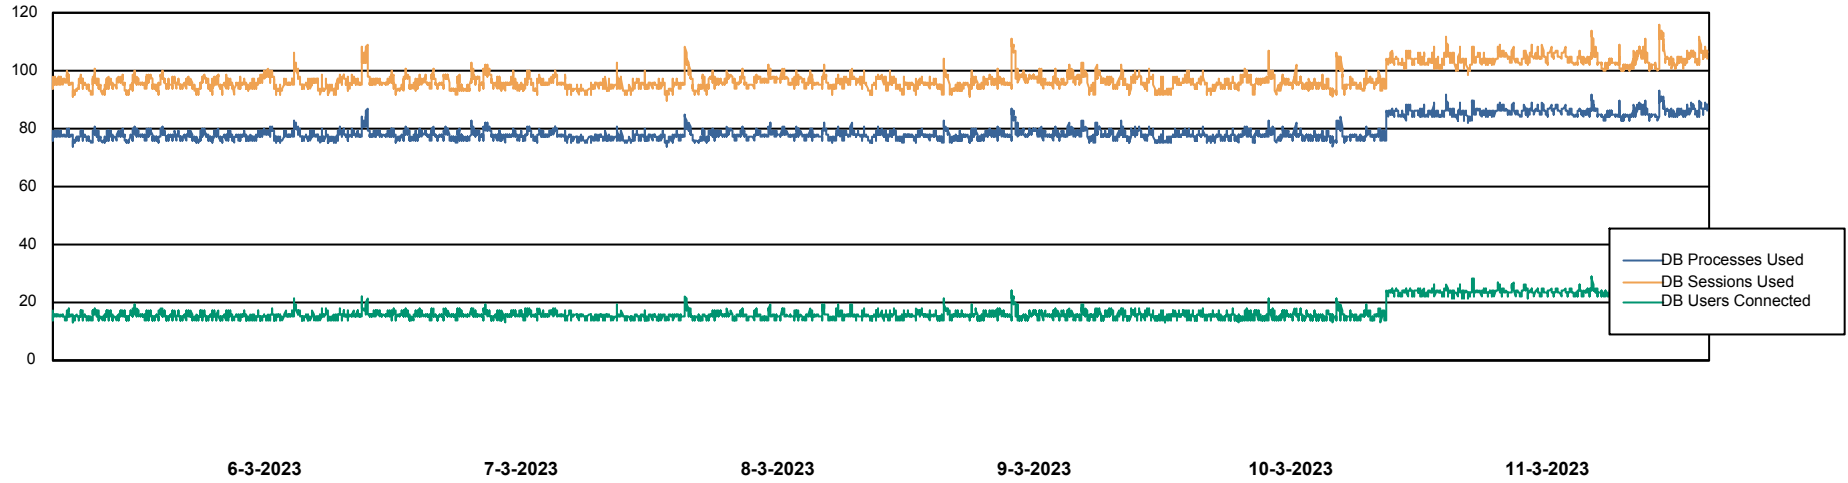

Database Performance BI-DBSRV_DB