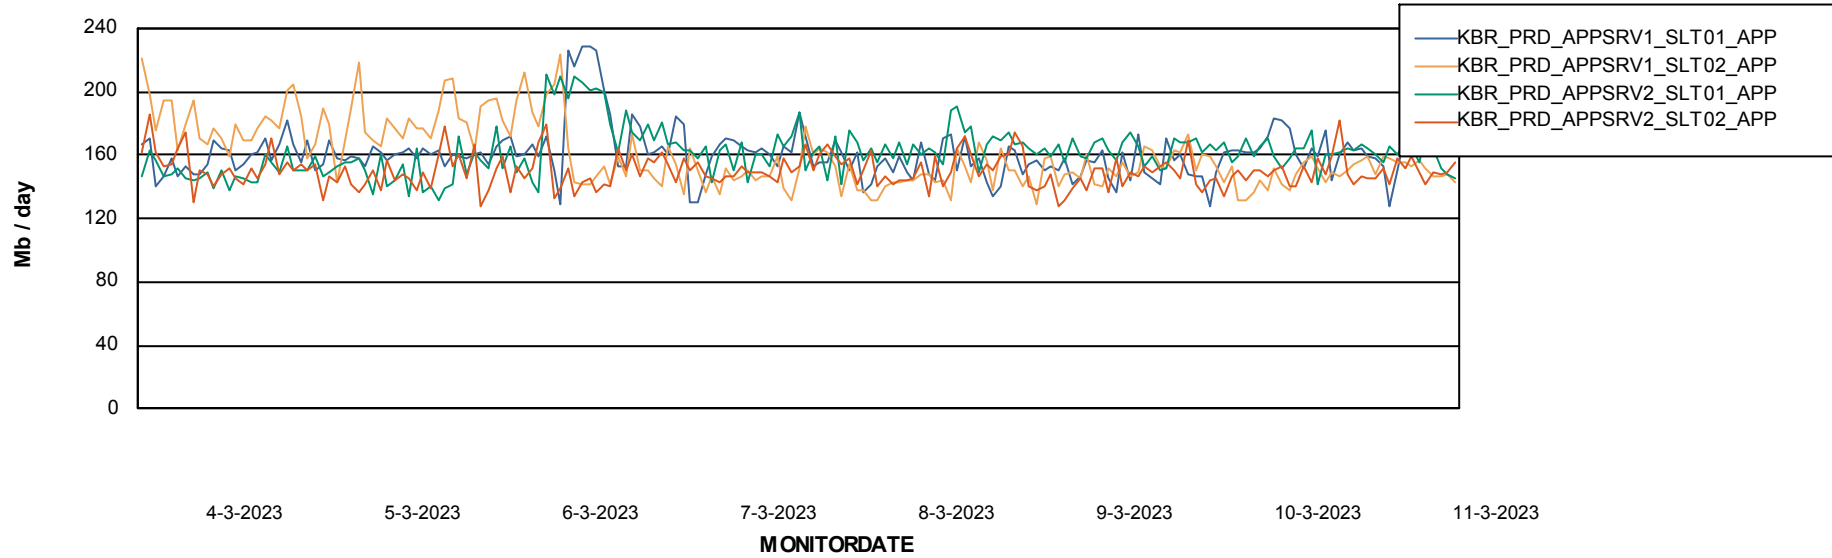

ABSSolute Application Server Services

Avg memory used per ABS Server Service