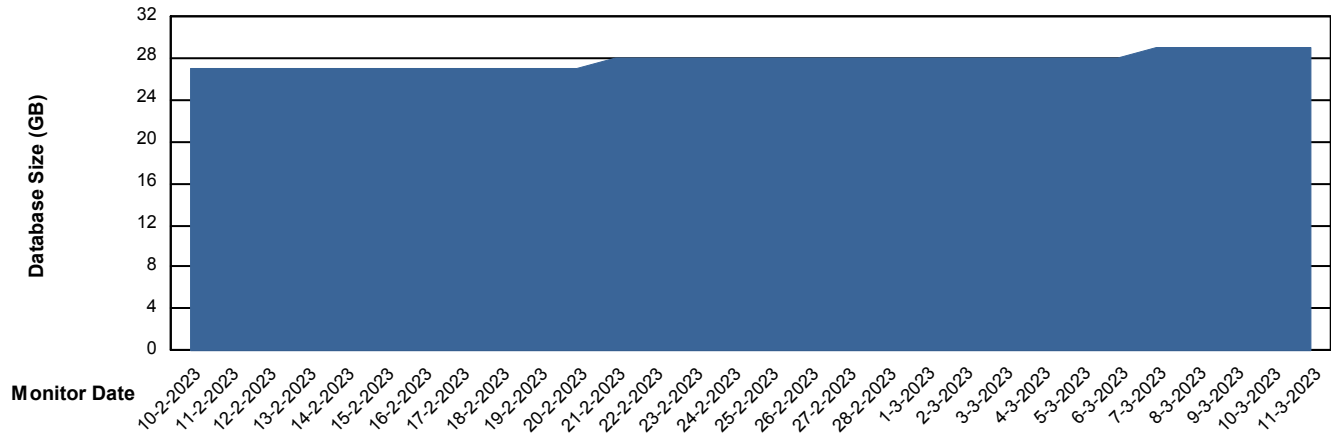

DATABASE SIZE KBR_PRD_DB-SRV1_DB

Database growth over last month