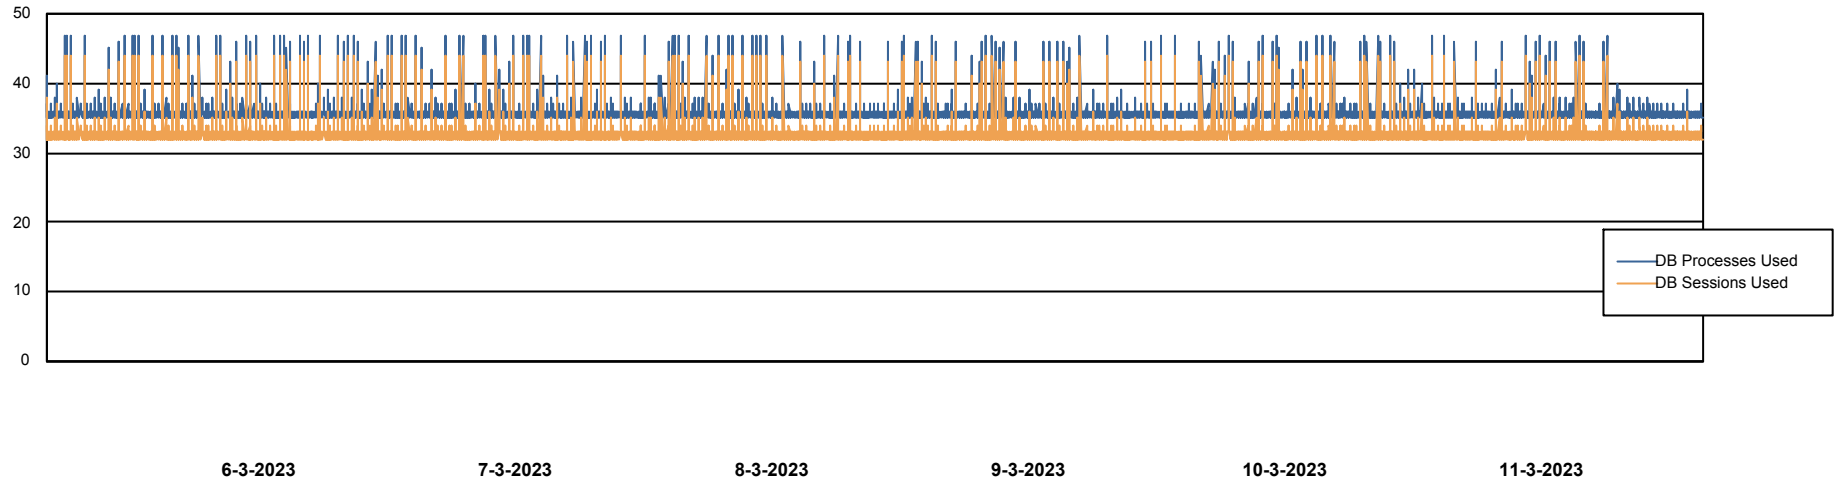

Database Performance KBR_PRD_DB-SRV2_SDB

DB Processes Max 1,000