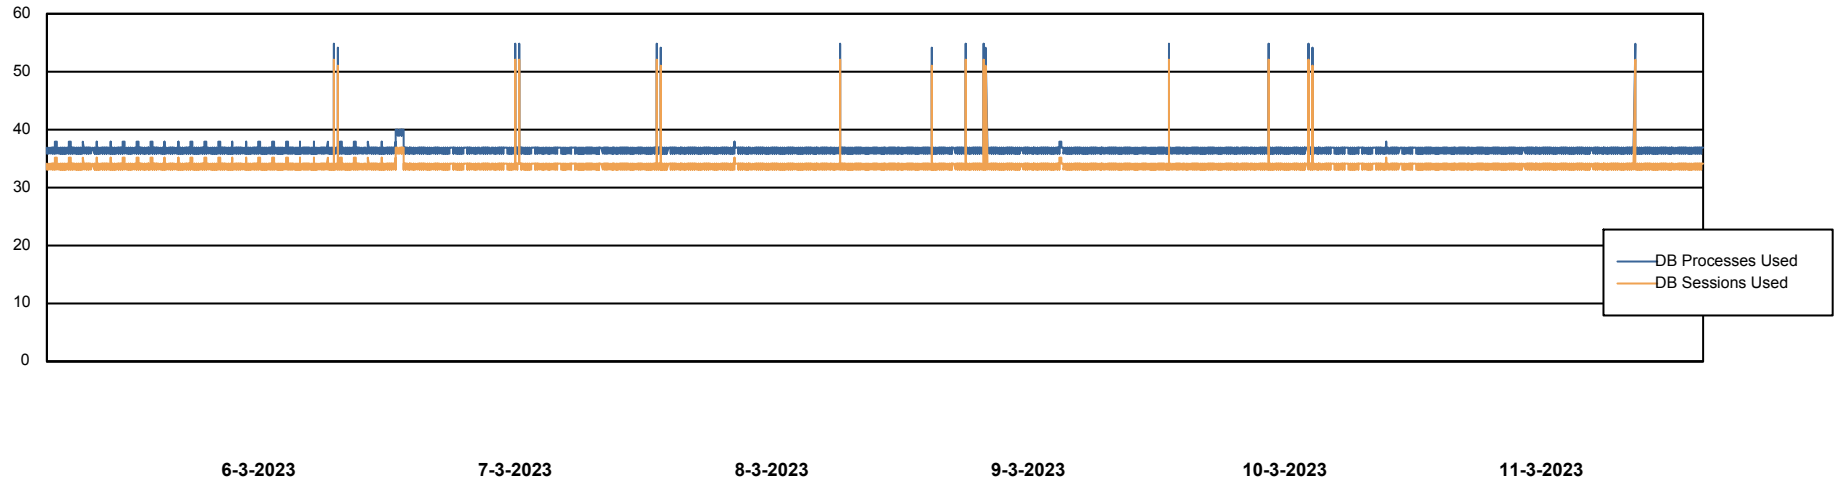

# Weekly SLA Customer Report

Customer HUE\_Production  
Database ID 154

Database Performance HUE\_STB\_S-ORATEST2\_DB

DB Processes Max 1,000