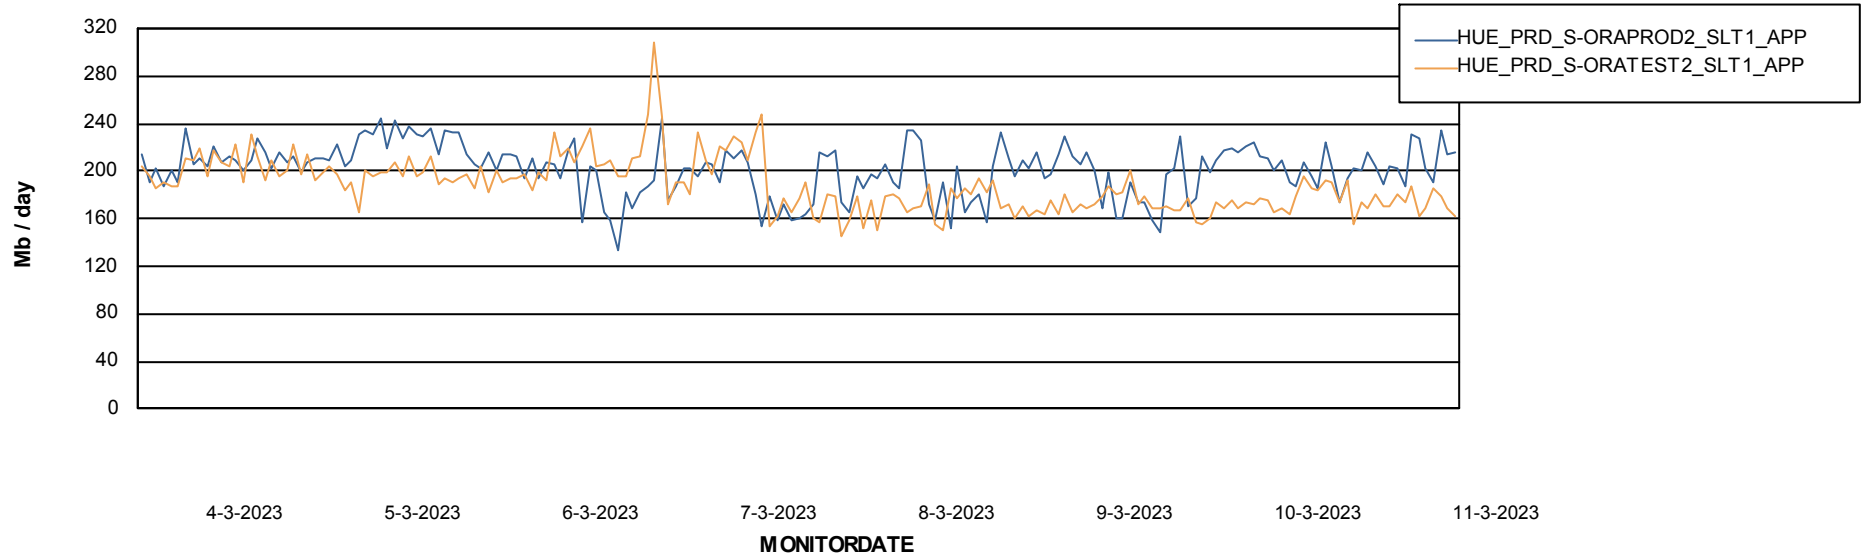

ABSSolute Application Server Services

Avg memory used per ABS Server Service