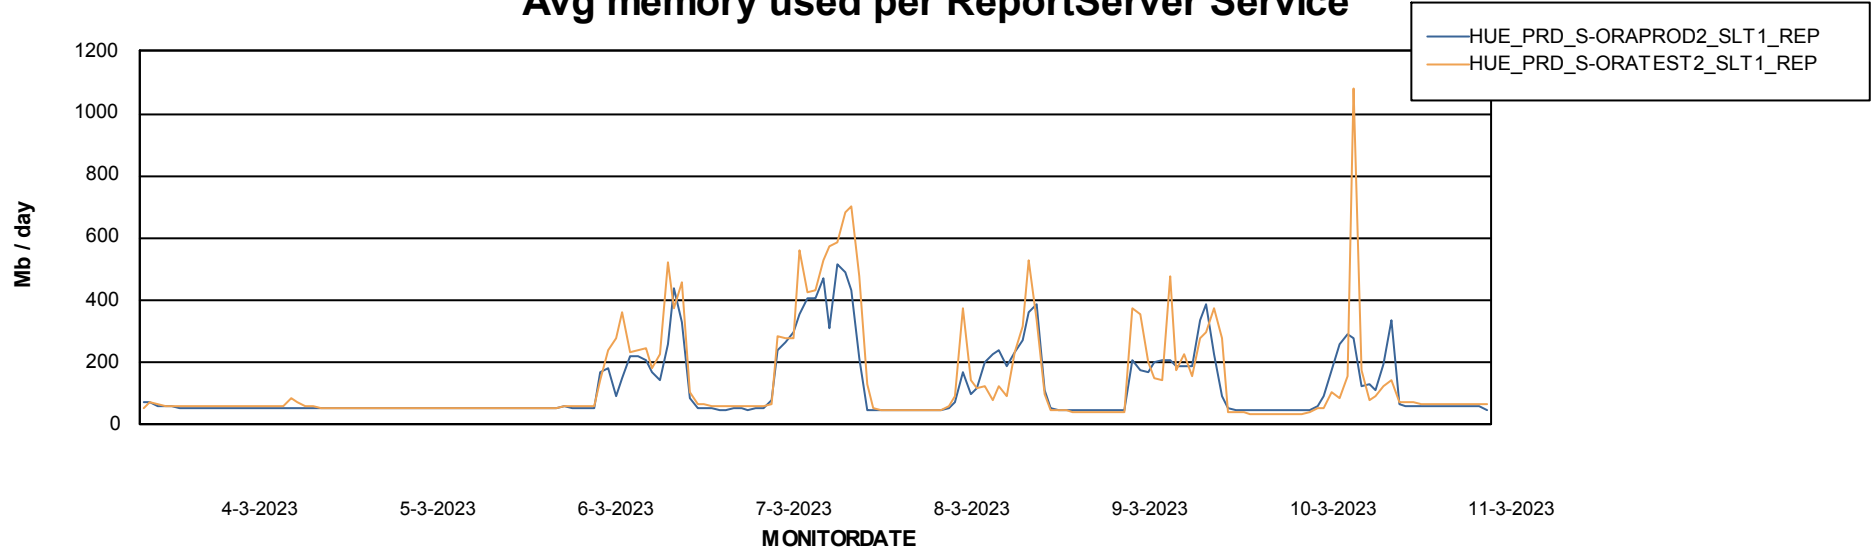

ABSSolute Application ReportServer Services

Avg memory used per ReportServer Service