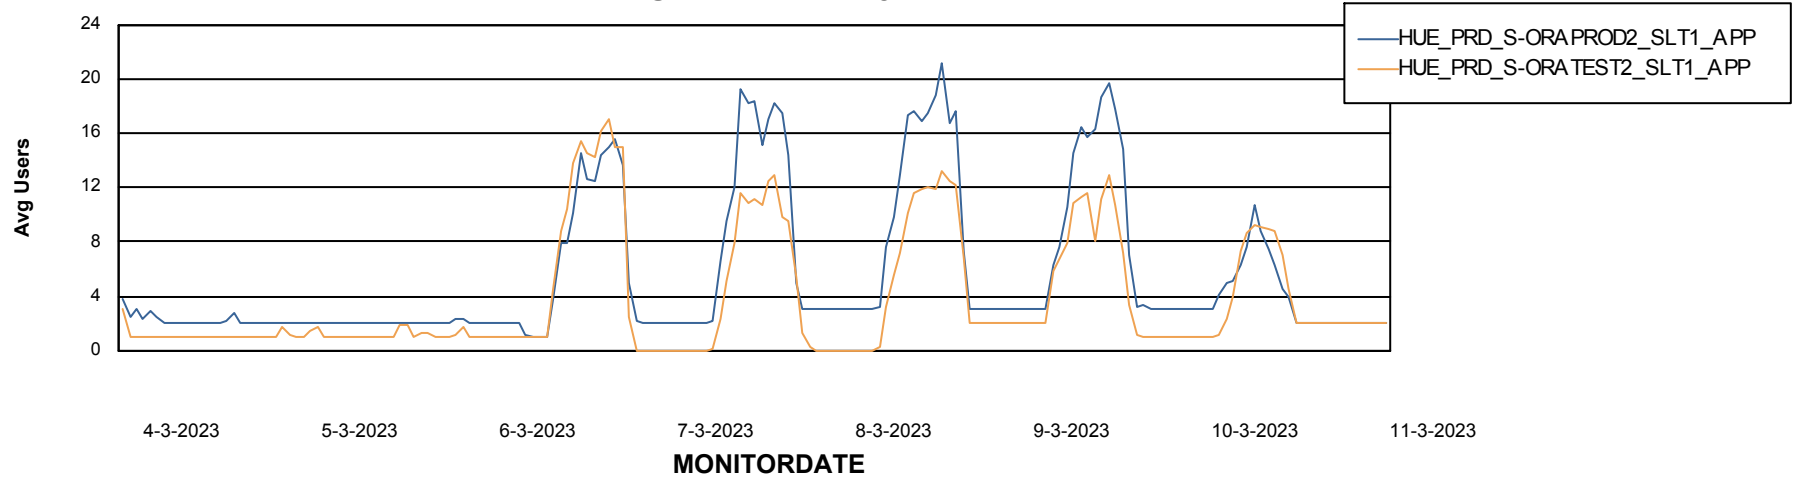

Avg users per day per ABS server