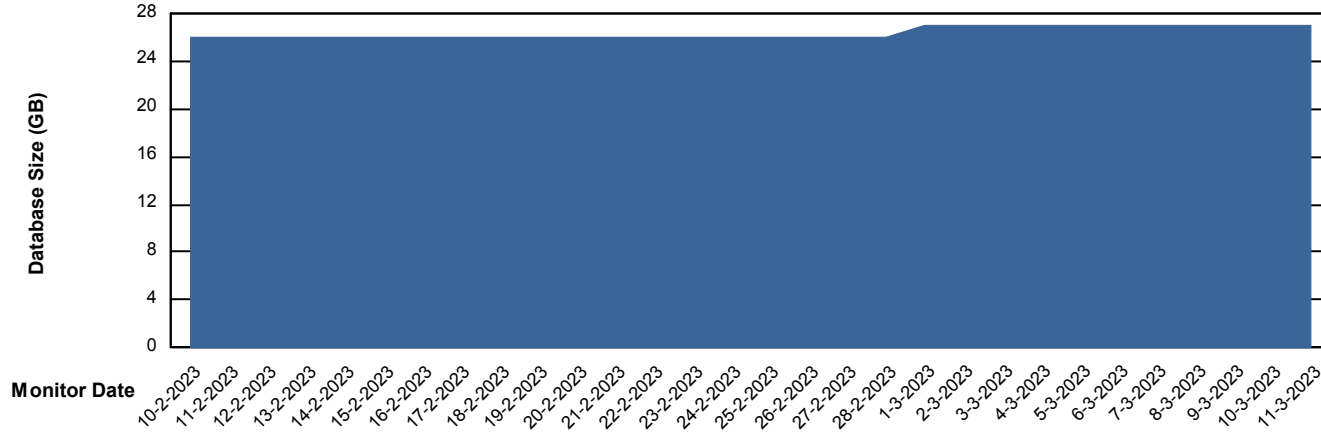

DATABASE SIZE HUE_PRD_S-ORABI_DB

Database growth over last month