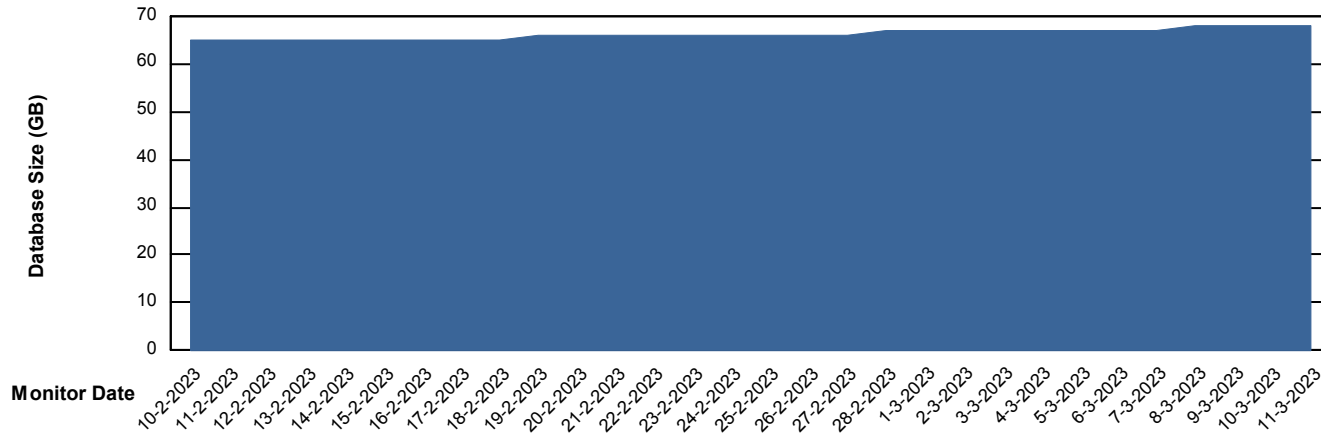

# Weekly SLA Customer Report

Customer HUE\_Production  
Database ID 154

DATABASE SIZE HUE\_PRD\_S-ORABI\_DB

### Database growth over last month