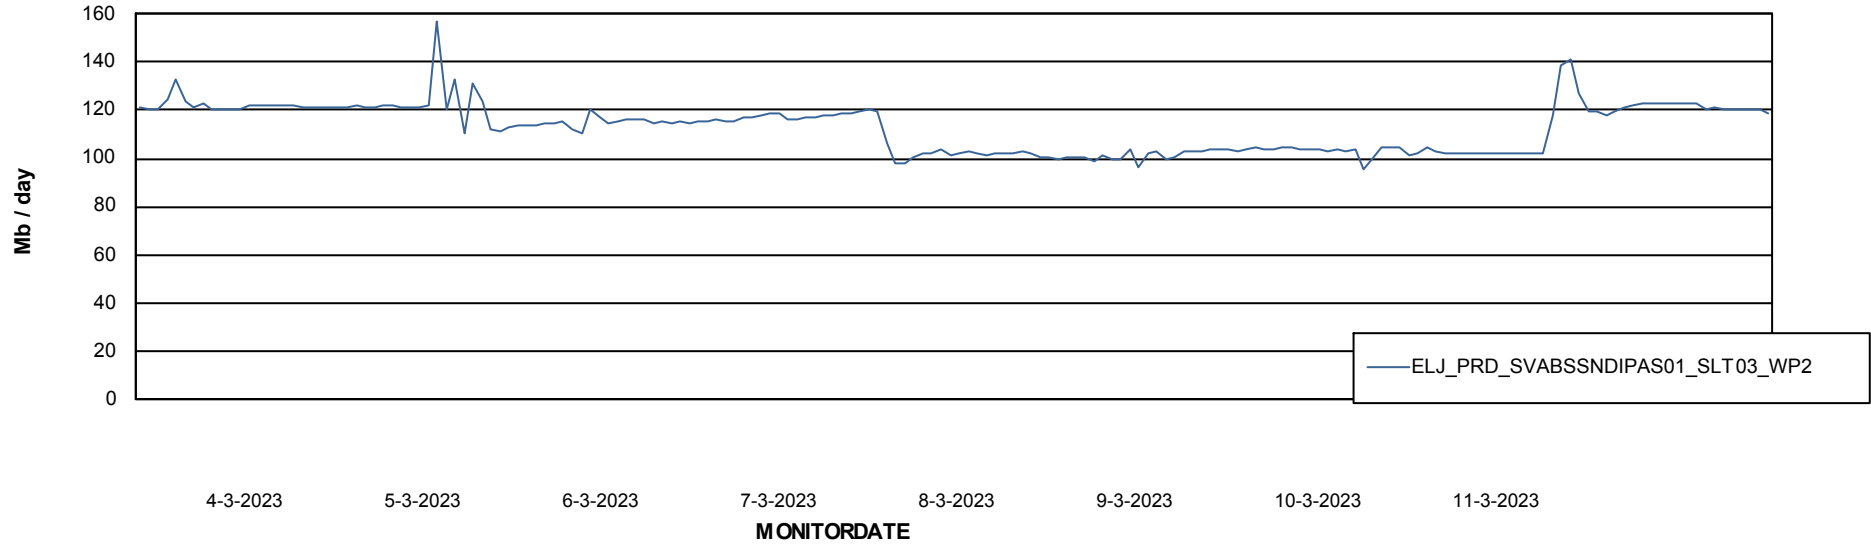

ABSSolute Web Component Services

Avg memory used per ABS Web component