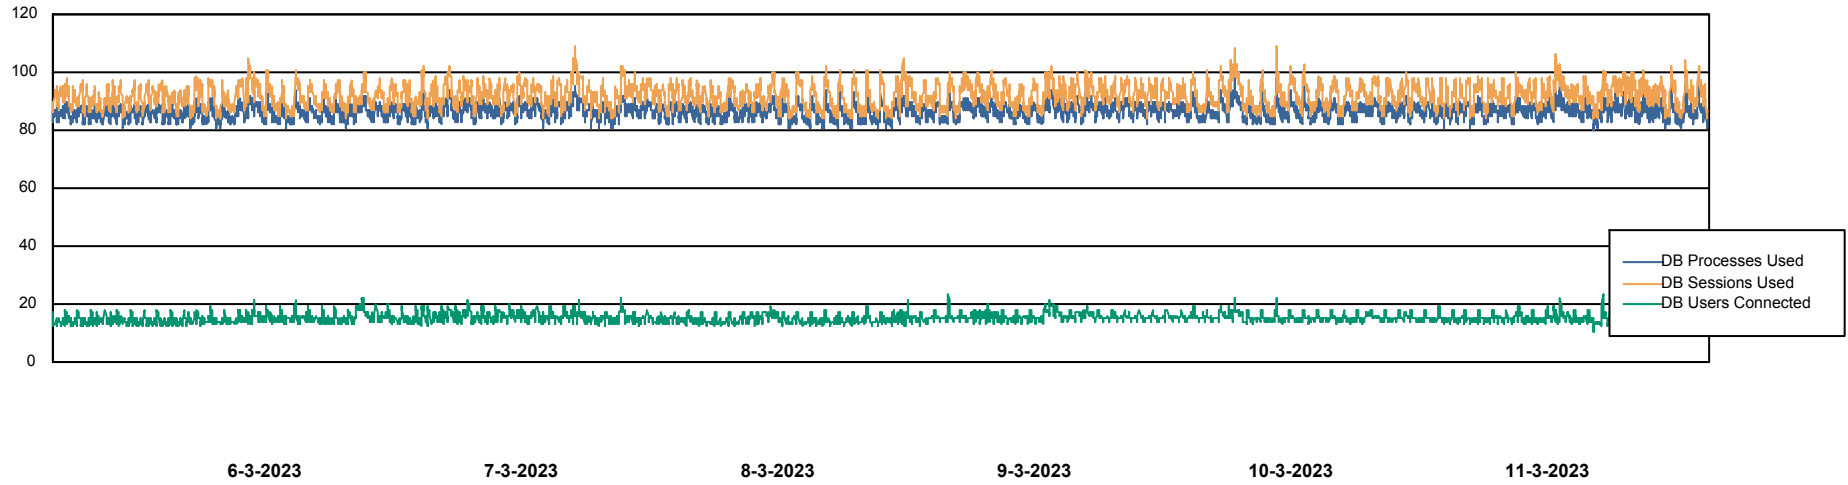

Database Performance ELJDB_BI