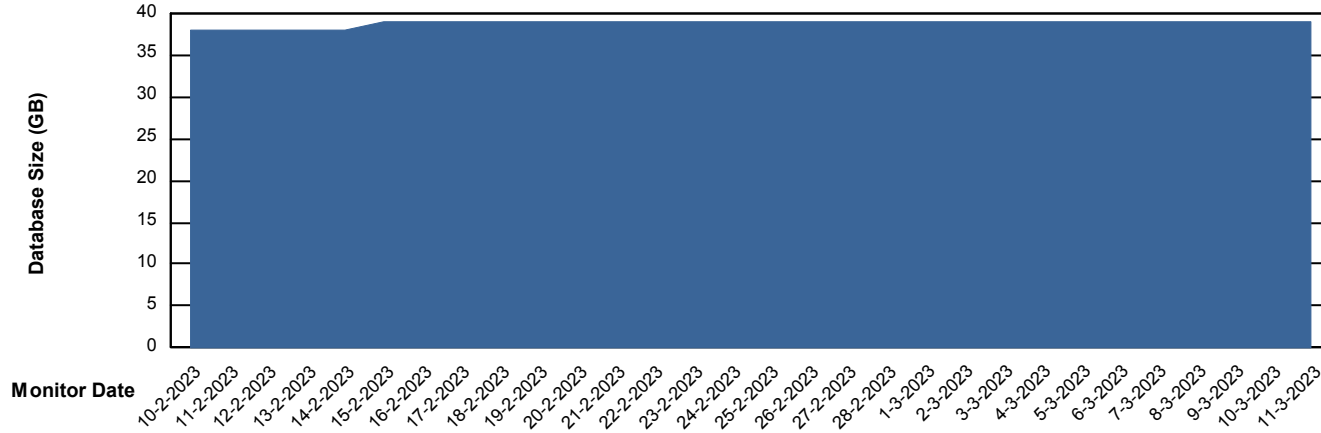

DATABASE SIZE ELJDB_BI

Database growth over last month