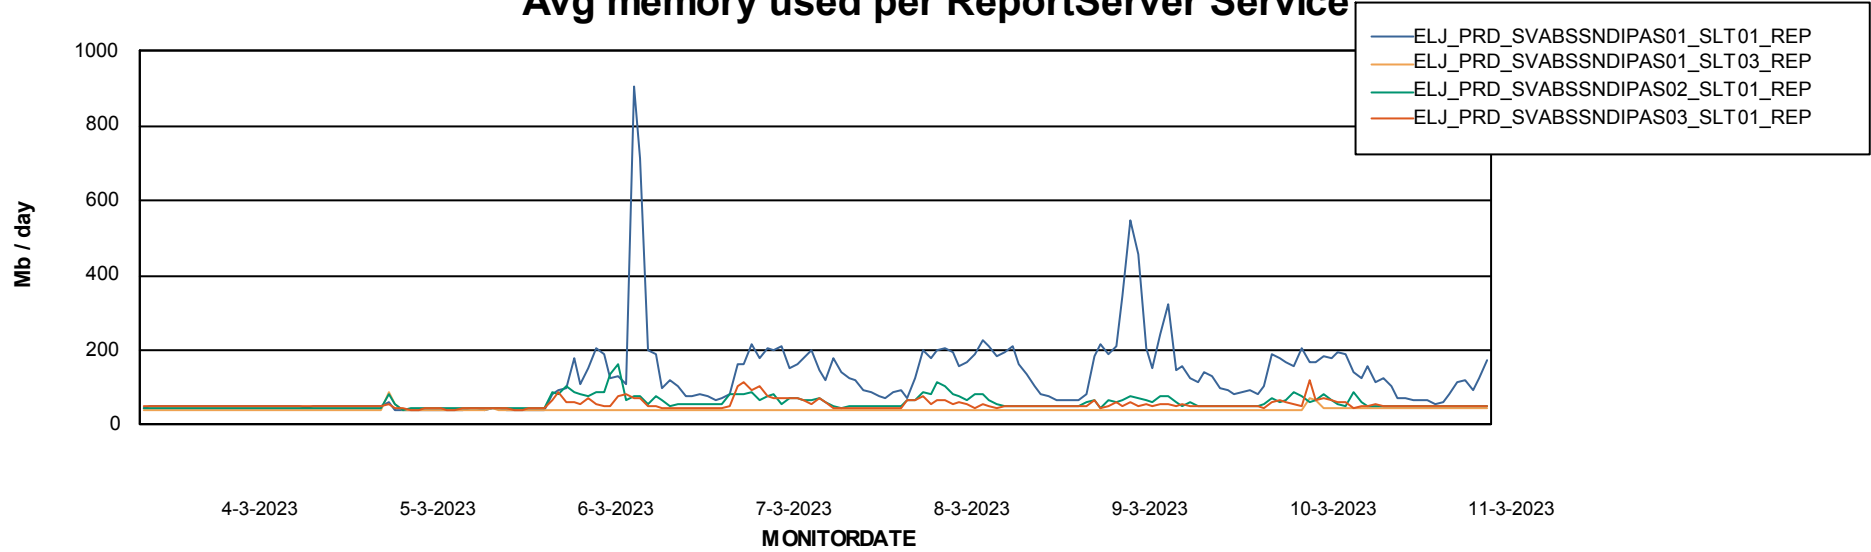

ABSSolute Application ReportServer Services

Avg memory used per ReportServer Service