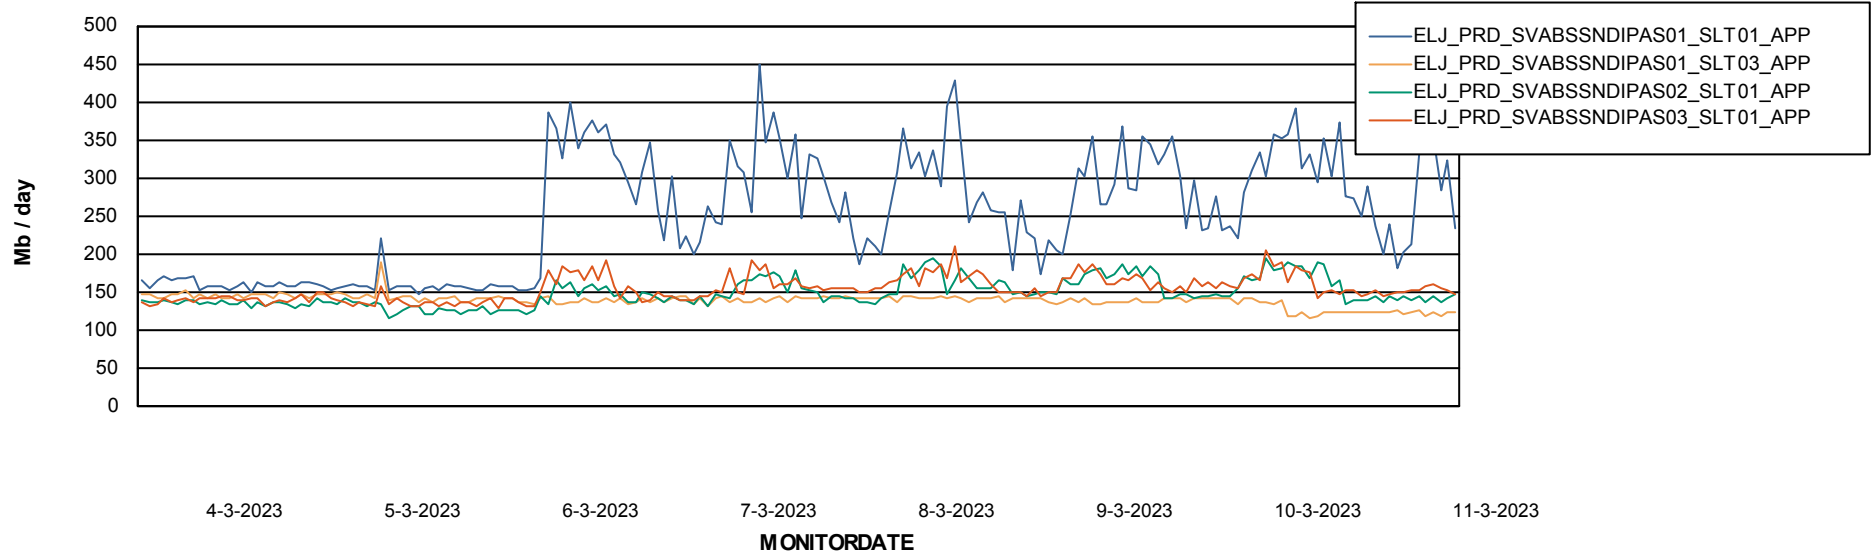

ABSSolute Application Server Services

Avg memory used per ABS Server Service