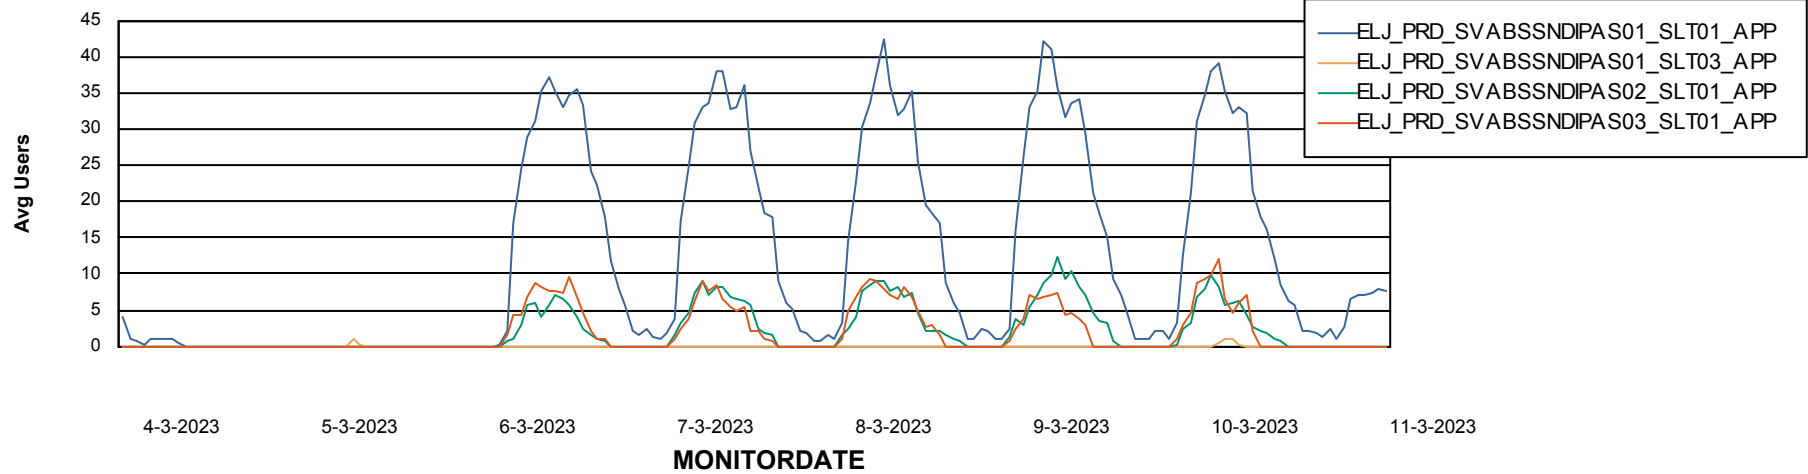

Avg users per day per ABS server