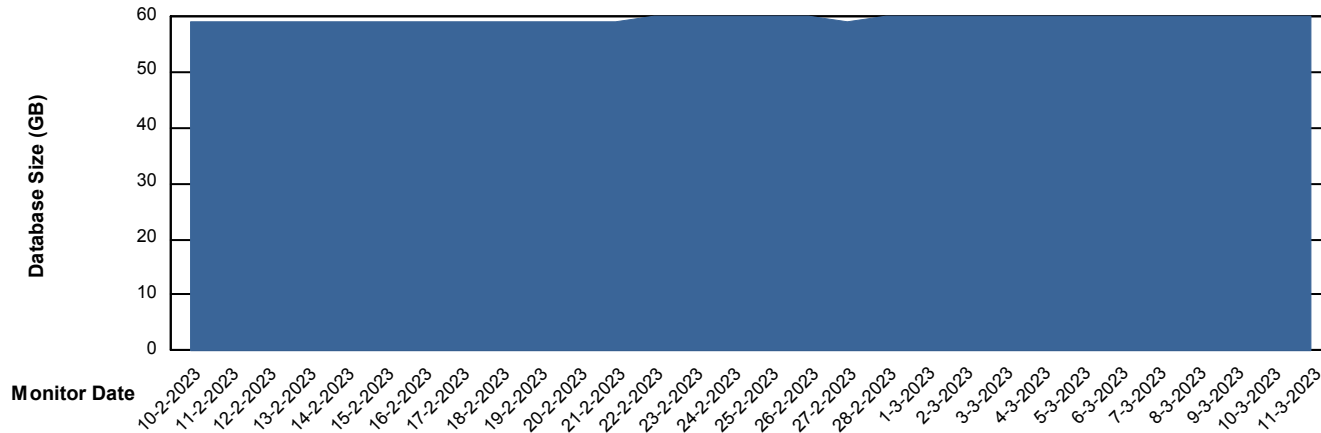

DATABASE SIZE ELJDB_Production

Database growth over last month