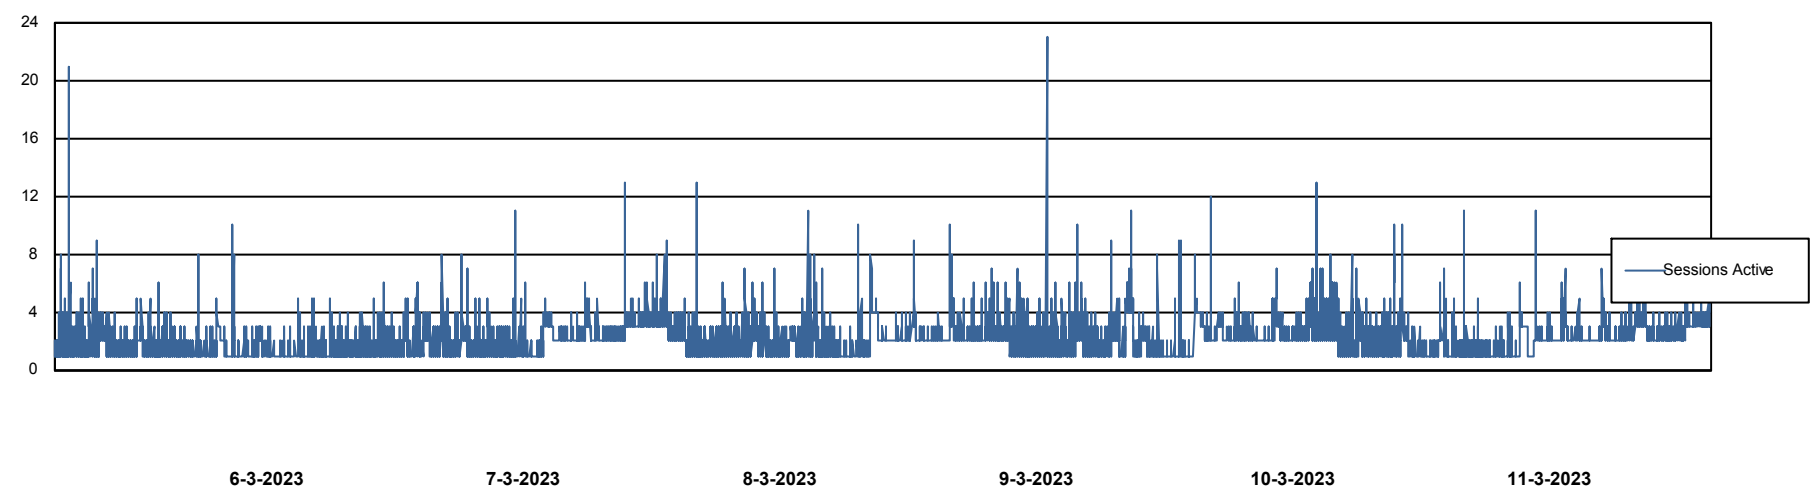

Weekly SLA Customer Report

Customer ELI_Production
Database ID 62

Database Performance ELIDB_BI

Weekly SLA Customer Report

Customer ELI_Production
Database ID 62

Database Performance ELIDB_BI_FUTURE

Weekly SLA Customer Report

Customer ELI_Production
Database ID 62

Database Performance ELIDB_Production

Weekly SLA Customer Report

Customer ELI_Production
Database ID 62

Database Performance ELIDB_Standby

DB Processes Max 1,000

Weekly SLA Customer Report