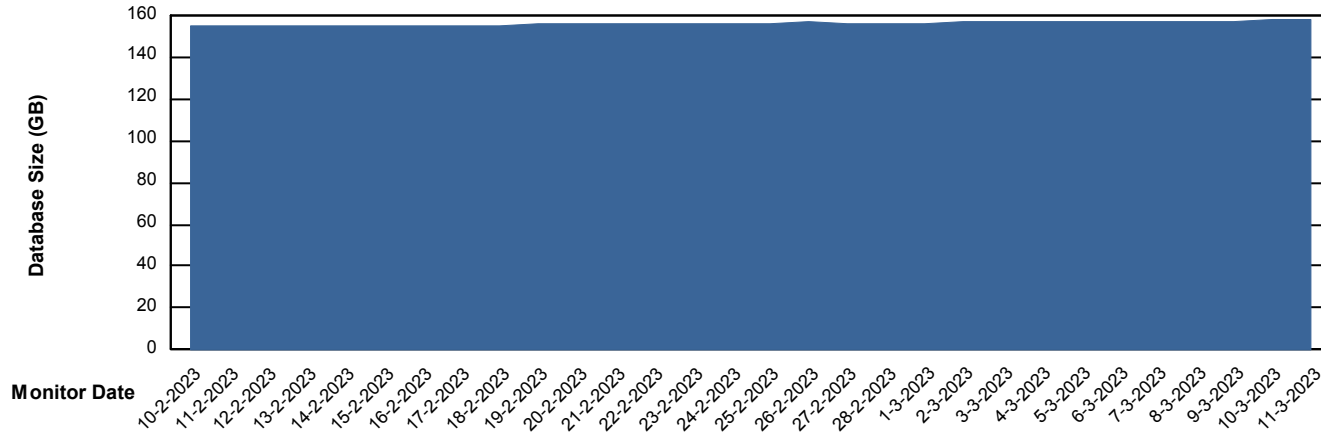

Customer ELI_Production
Database ID 62

Database Performance ELIDB_Production

Weekly SLA Customer Report

Customer ELI_Production
Database ID 62

Database Performance ELIDB_Standby

DB Processes Max 1,000

Weekly SLA Customer Report

Customer ELI_Production
Database ID 62

DATABASE SIZE ELIDB_BI

Database growth over last month

DATABASE SIZE ELIDB_BI_FUTURE

Database growth over last month

Weekly SLA Customer Report

Customer ELI_Production
Database ID 62