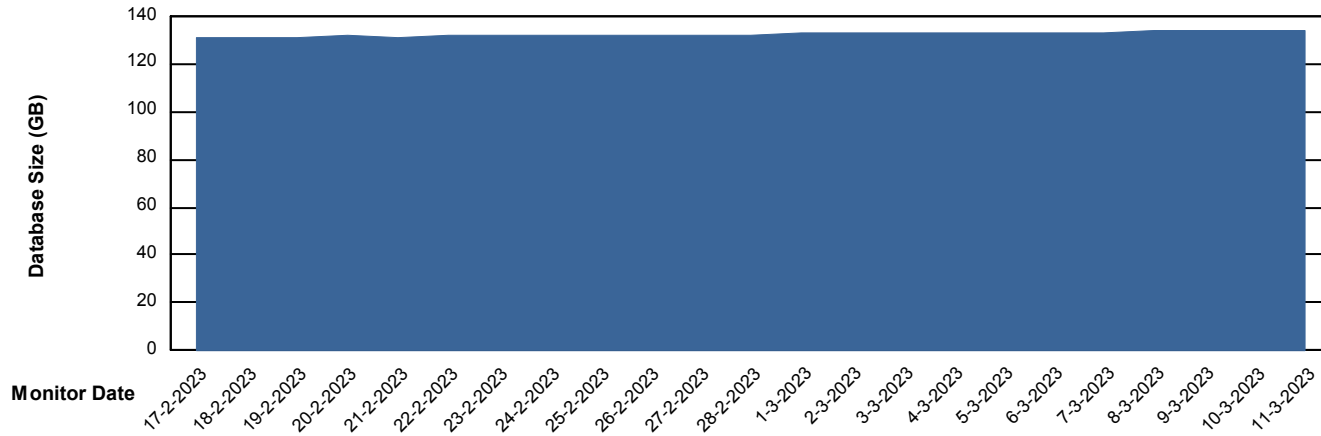

Customer ELI_Production
Database ID 62

DATABASE SIZE ELIDB_BI

Database growth over last month

DATABASE SIZE ELIDB_BI_FUTURE

Database growth over last month

Weekly SLA Customer Report

Customer ELI_Production
Database ID 62