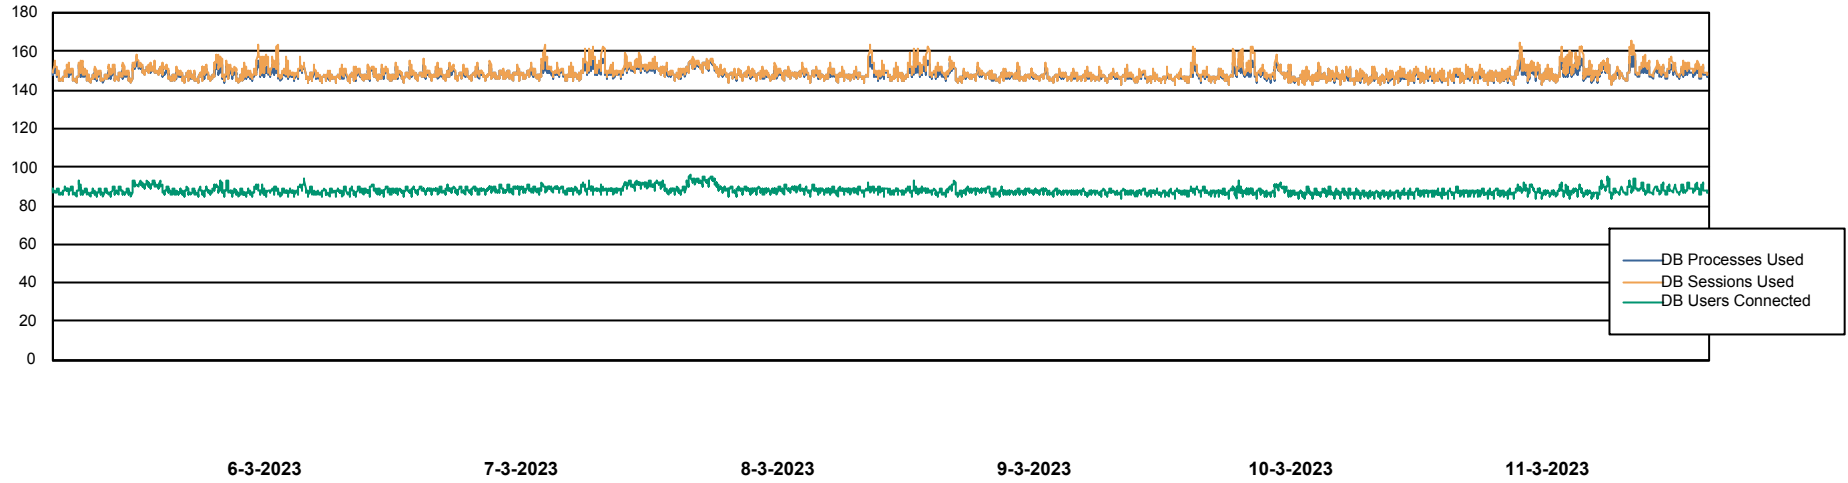

Database Performance ELIDB_BI