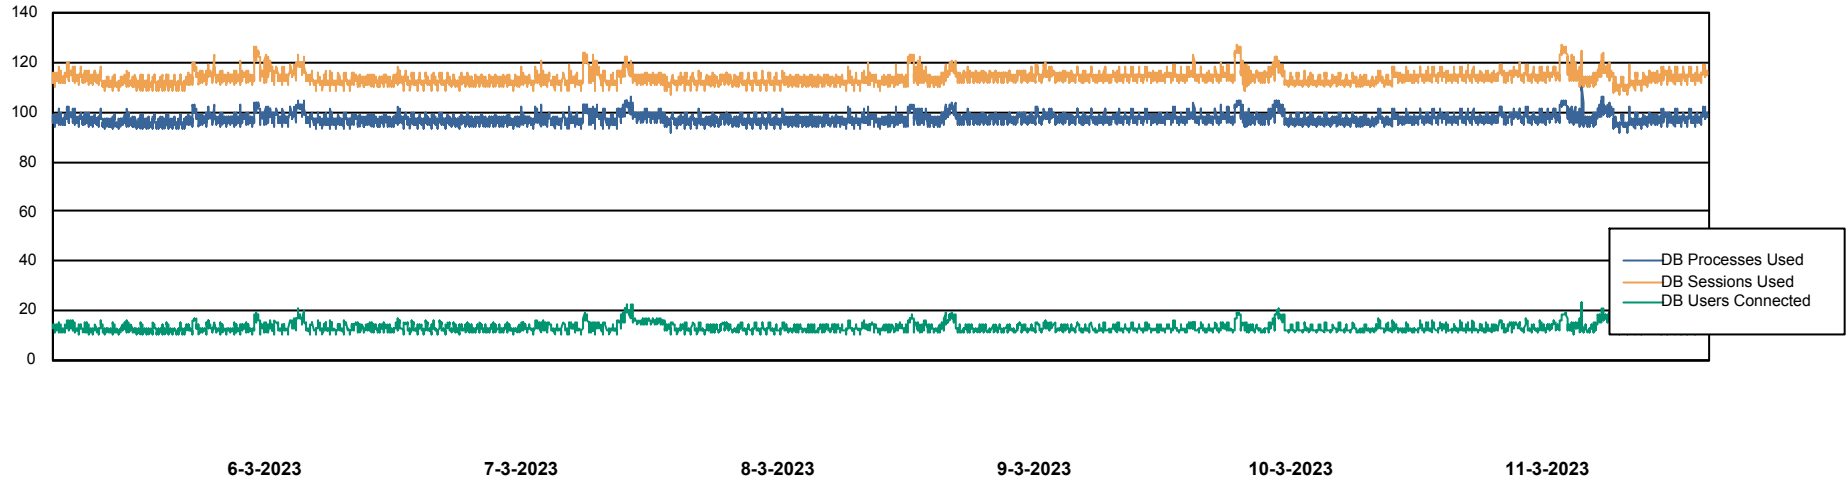

Weekly SLA Customer Report

Customer ELI_Production
Database ID 62

Database Performance ELIDB_BI

Weekly SLA Customer Report

Customer ELI_Production
Database ID 62

Database Performance ELIDB_BI_FUTURE

Weekly SLA Customer Report