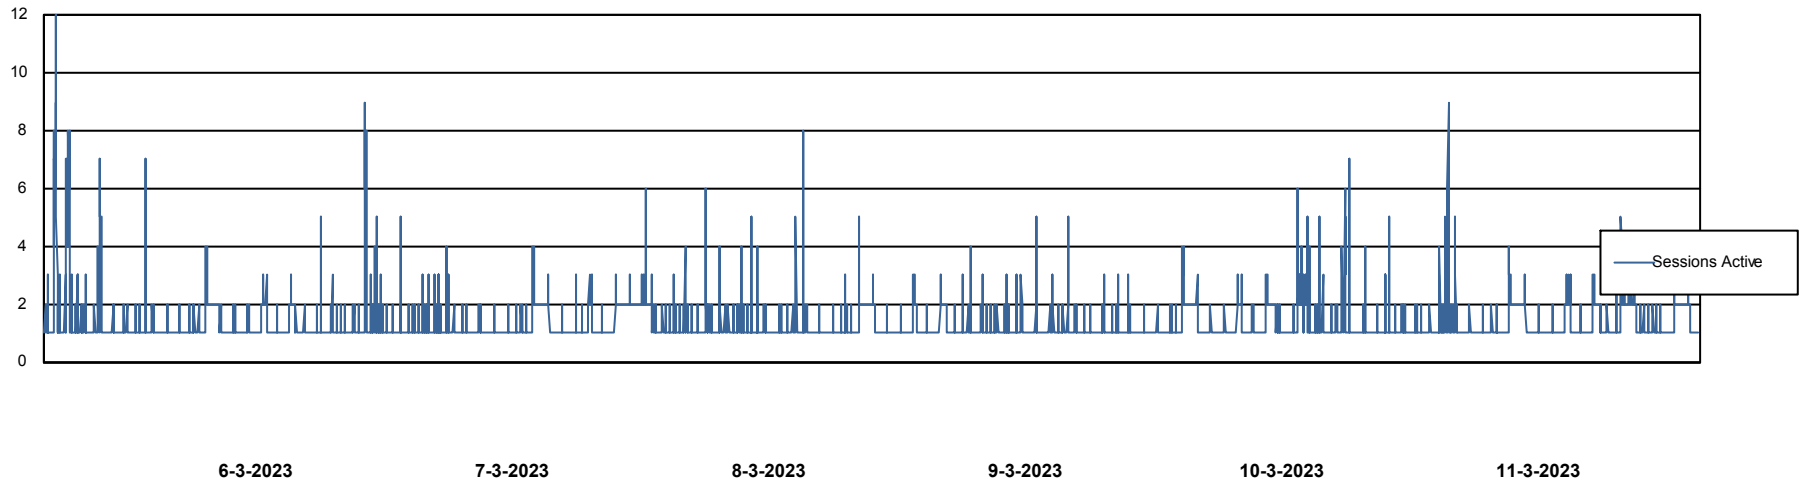

Weekly SLA Customer Report

Customer ELI_Production
Database ID 62

Harddisk Usage ELI_PRD_BISRV_FUTURE

	Free disk space on / (%)	Total disk space on / (Gb)	Used disk space on / (Gb)	Free disk space on /backup (%)	Total disk space on /backup	Used disk space on /backup	Free disk space on /boot (%)	Total disk space on /boot (Gb)	Used disk space on /boot (Gb)	Free disk space on /u01 (%)
11-3-2023	36	34	22	54	299	138	66	1	0	50
10-3-2023	36	34	22	34	299	196	66	1	0	44
9-3-2023	36	34	22	43	299	169	66	1	0	44
8-3-2023	36	34	22	52	299	142	66	1	0	44
7-3-2023	36	34	22	61	299	115	66	1	0	44
6-3-2023	36	34	22	70	299	91	66	1	0	46
5-3-2023	36	34	22	75	299	75	66	1	0	51

Weekly SLA Customer Report

Customer ELI_Production
Database ID 62

Database Performance ELIDB_BI

Weekly SLA Customer Report

Customer ELI_Production
Database ID 62

Database Performance ELIDB_BI_FUTURE

Weekly SLA Customer Report