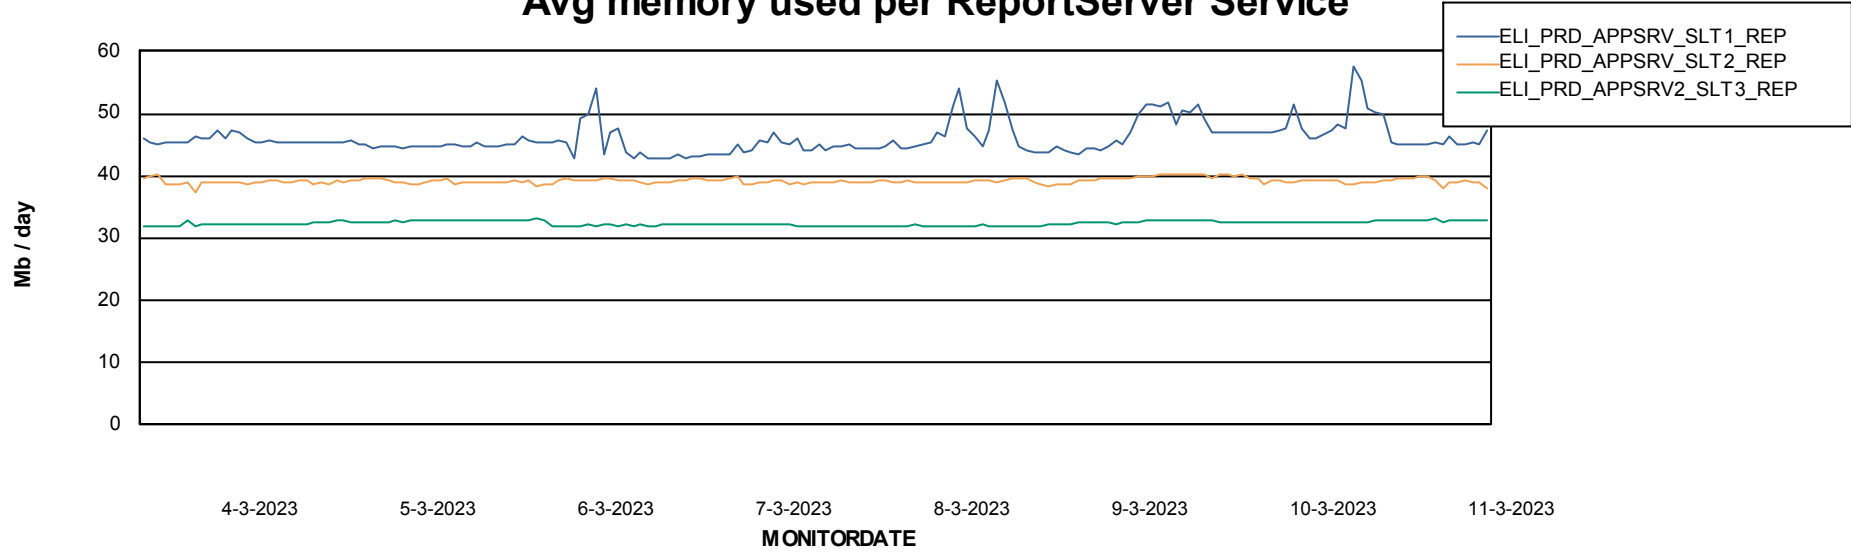

ABSSolute Application Server Services

Avg memory used per ReportServer Service