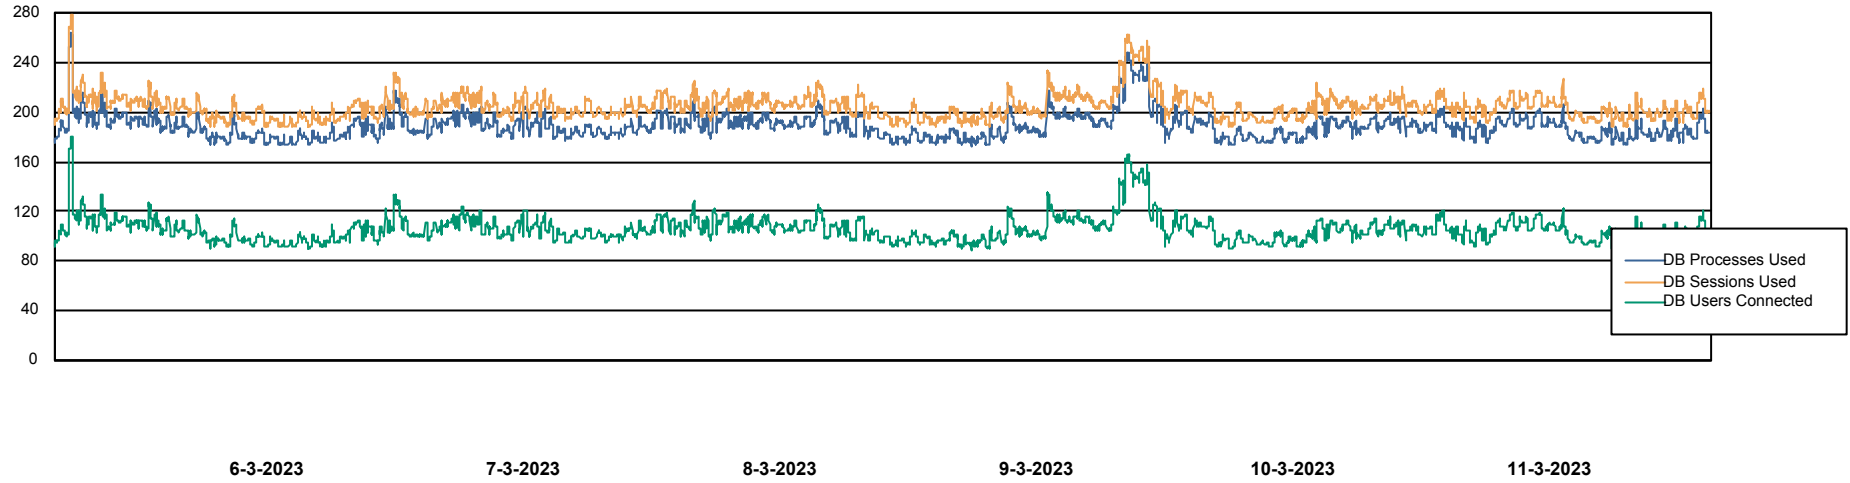

Database Performance ELIDB_Production