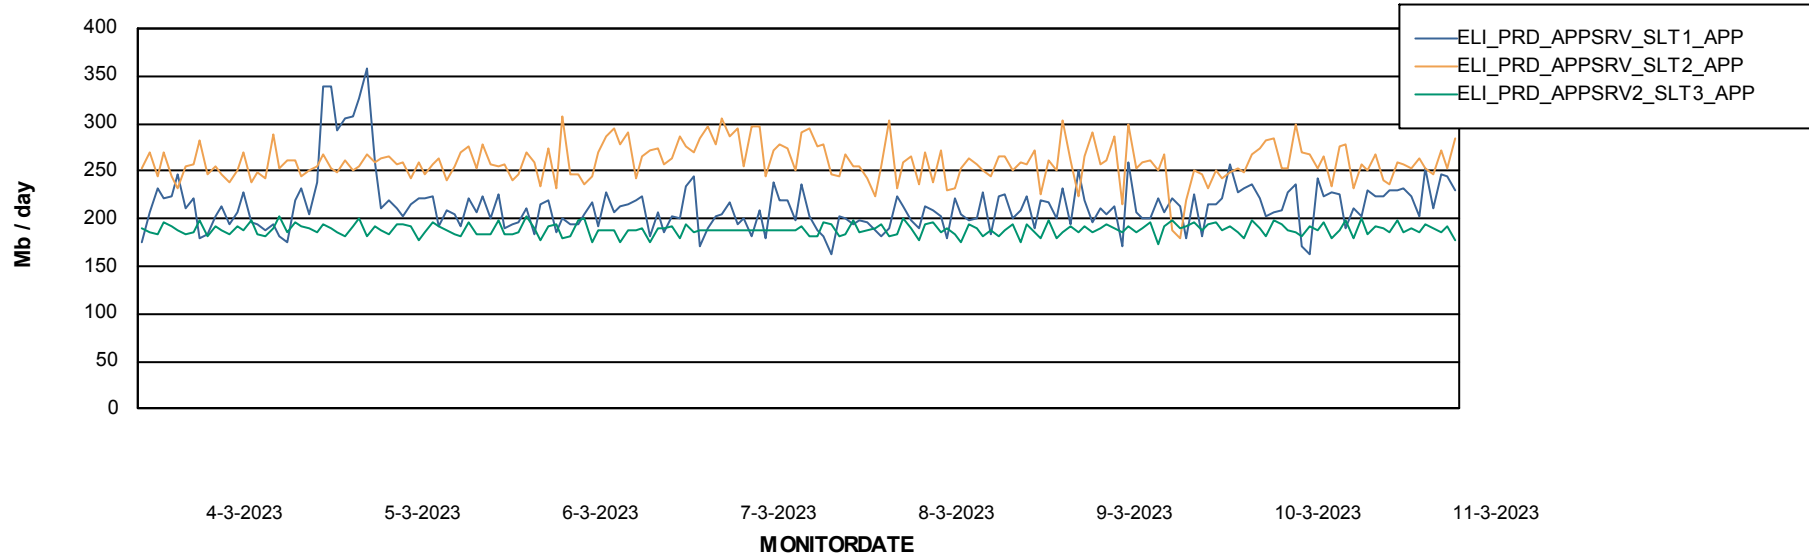

ABSSolute Application Server Services

Avg memory used per ABS Server Service