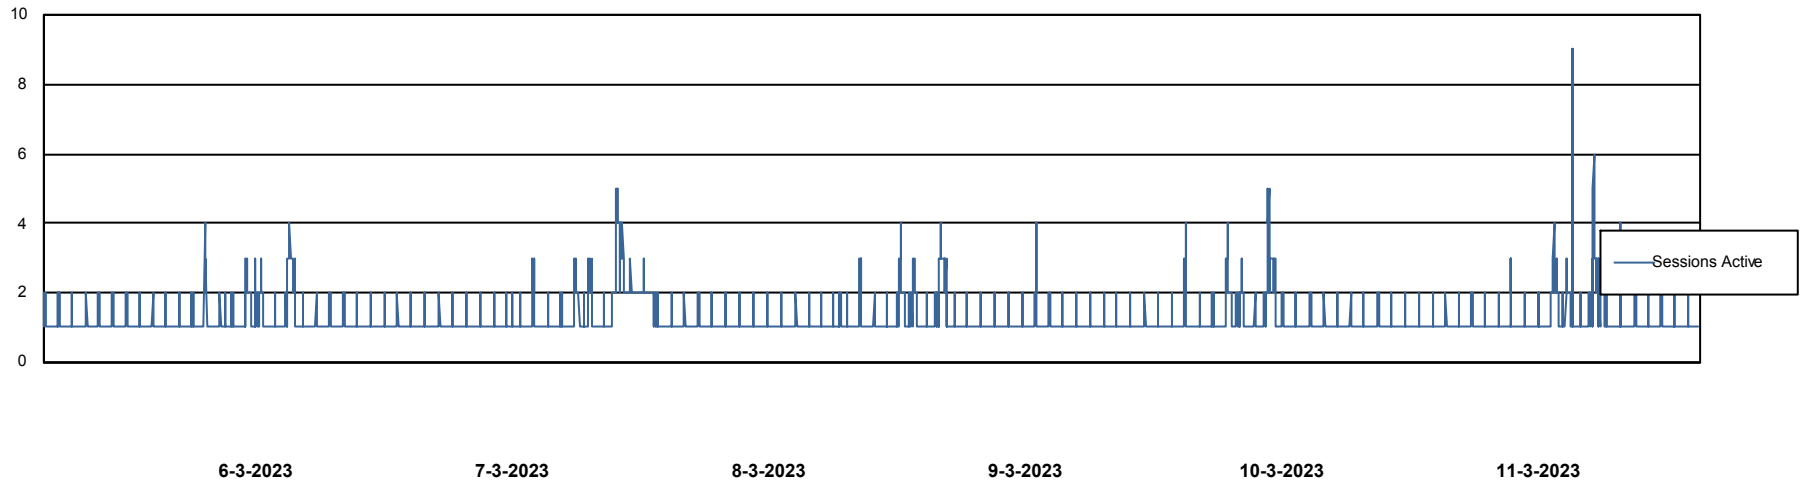

Weekly SLA Customer Report

Customer ELI_Production
Database ID 62

Database Performance ELIDB_BI

Weekly SLA Customer Report

Customer ELI_Production
Database ID 62

Database Performance ELIDB_BI_FUTURE

Weekly SLA Customer Report