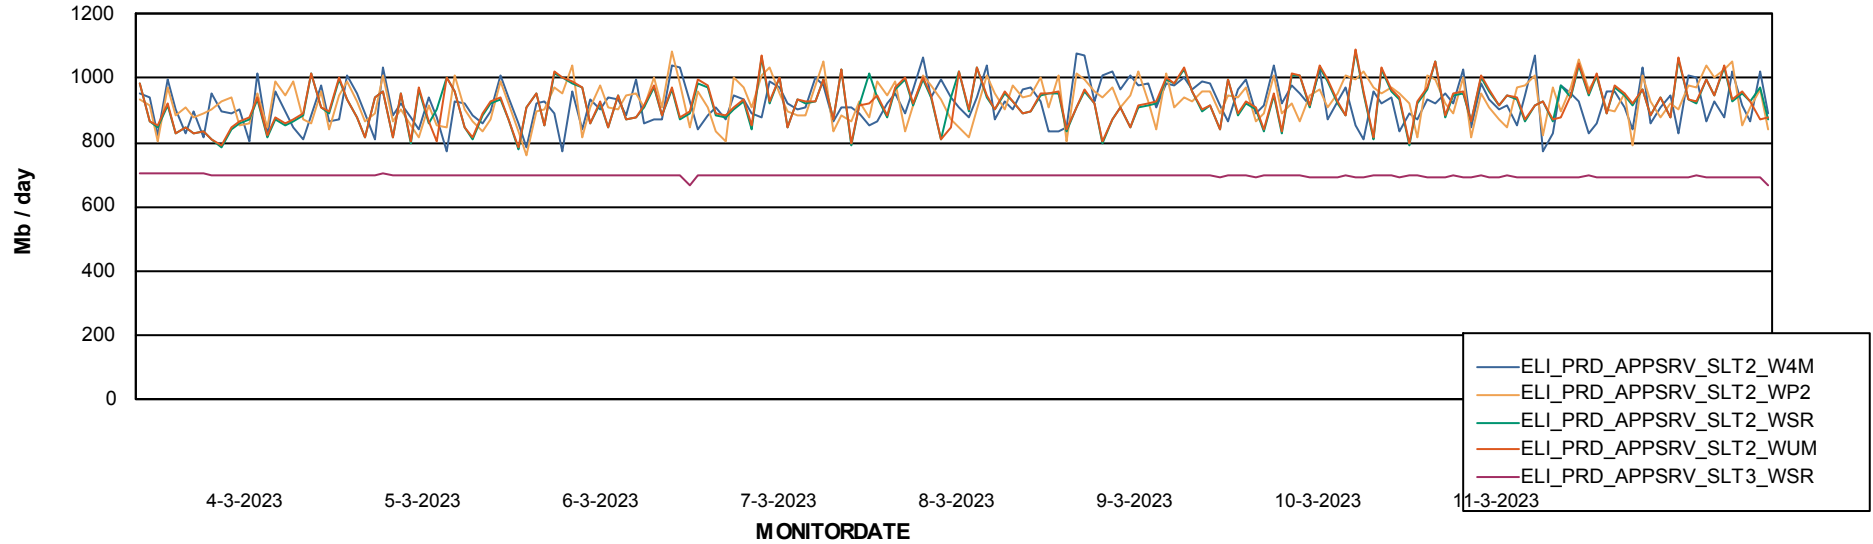

ABSSolute Application Server Services

Avg memory used per ABS Web component