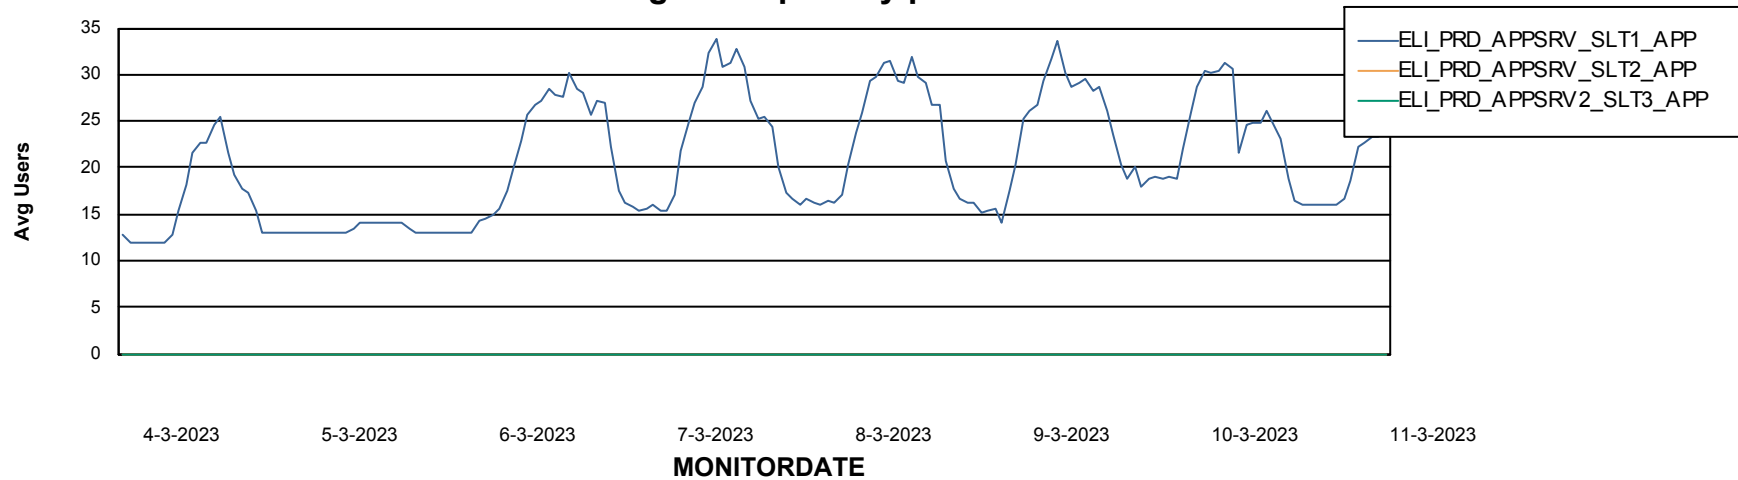

Avg users per day per ABS server