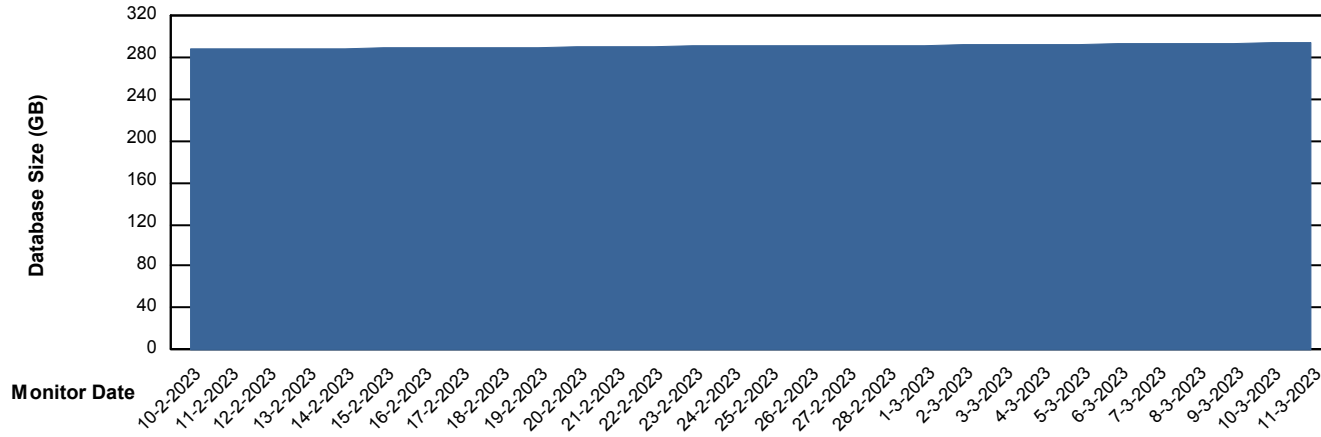

DATABASE SIZE ELIDB_Production

Database growth over last month