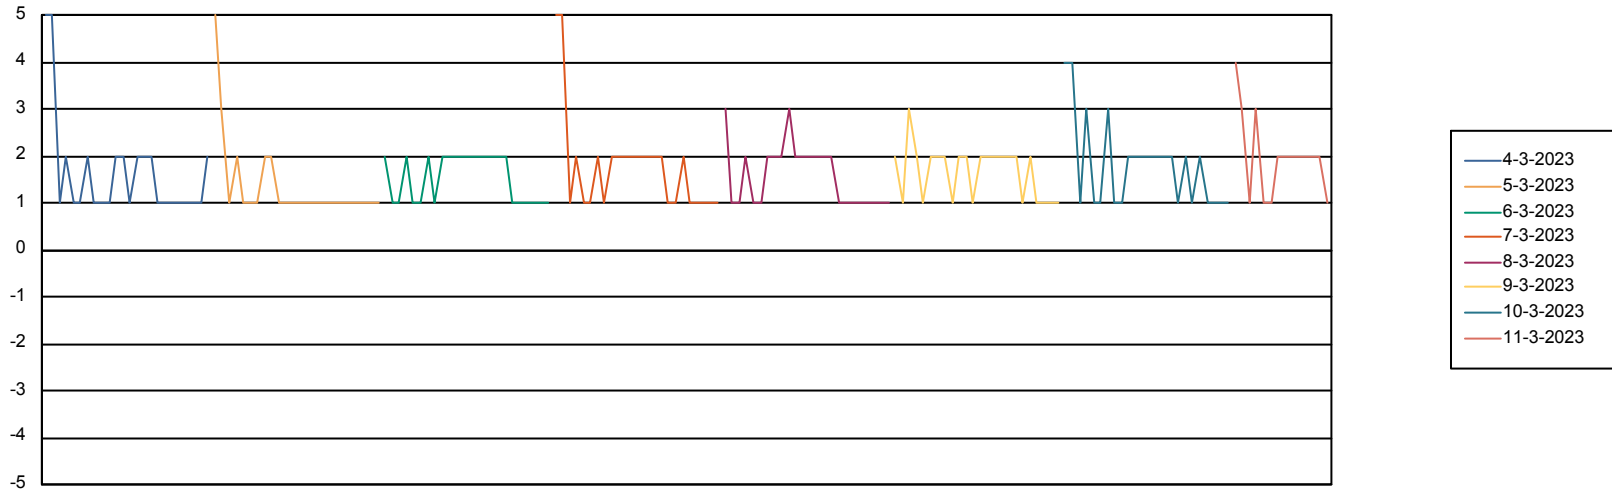

ma, 6-03-2023 None
do, 9-03-2023 None
za, 11-03-2023 None
wo, 8-03-2023 None
zo, 5-03-2023 None
vr, 10-03-2023 None

Standby Database Health ELI_Production

Recovery lag for last 7 days