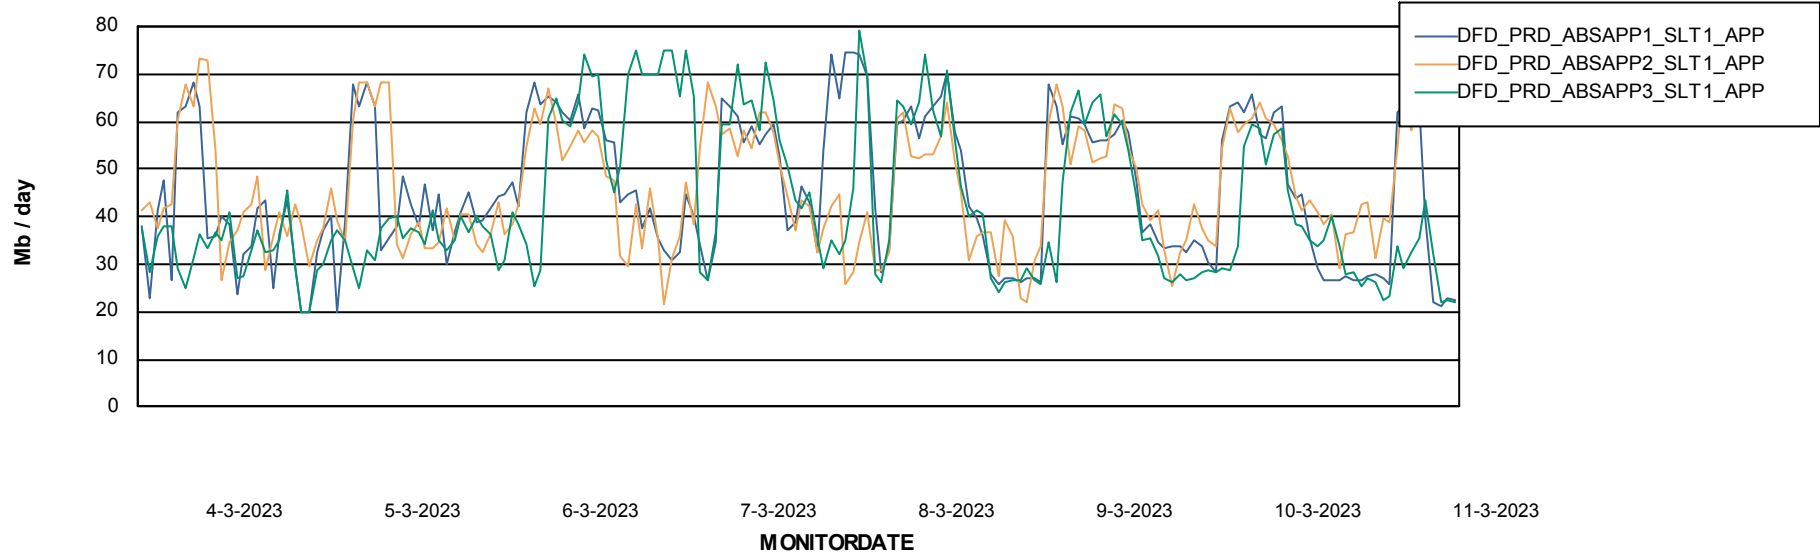

ABSSolute Application Server Services

Avg memory used per ABS Server Service