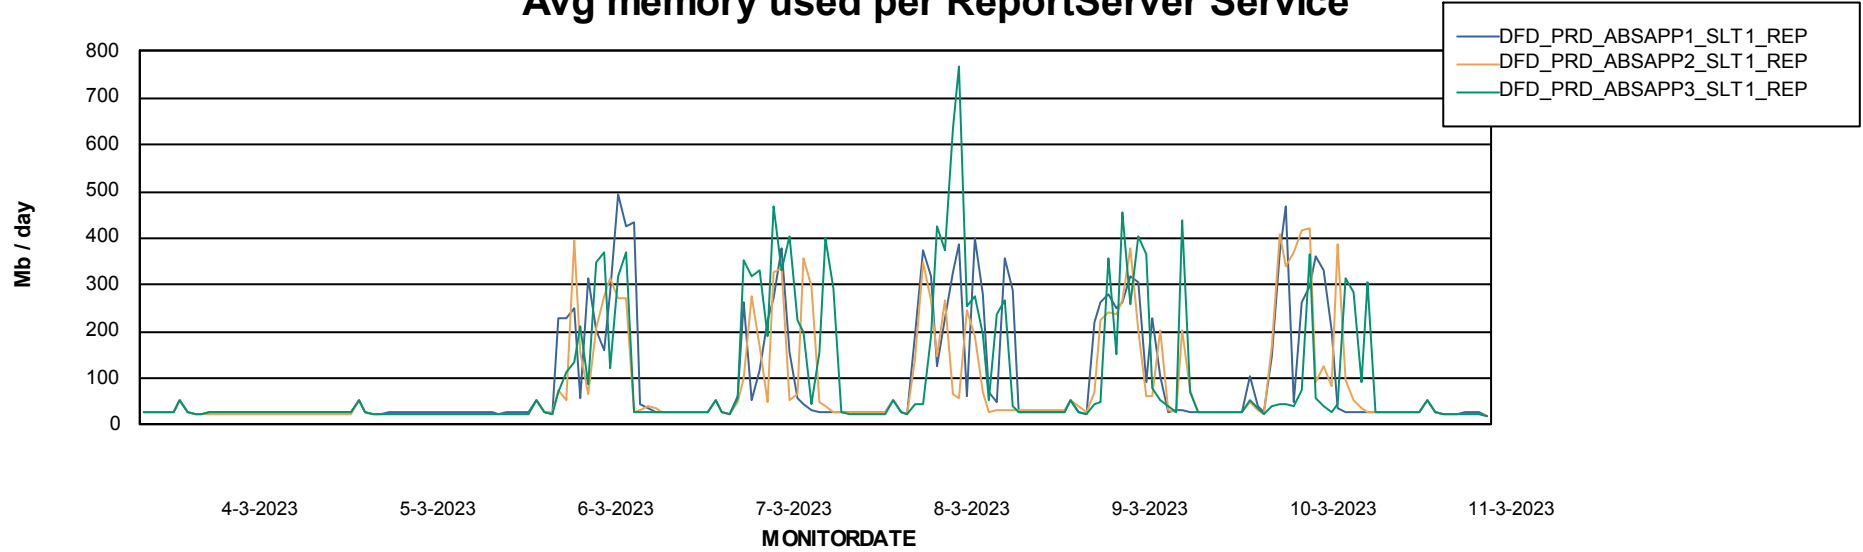

ABSSolute Application ReportServer Services

Avg memory used per ReportServer Service