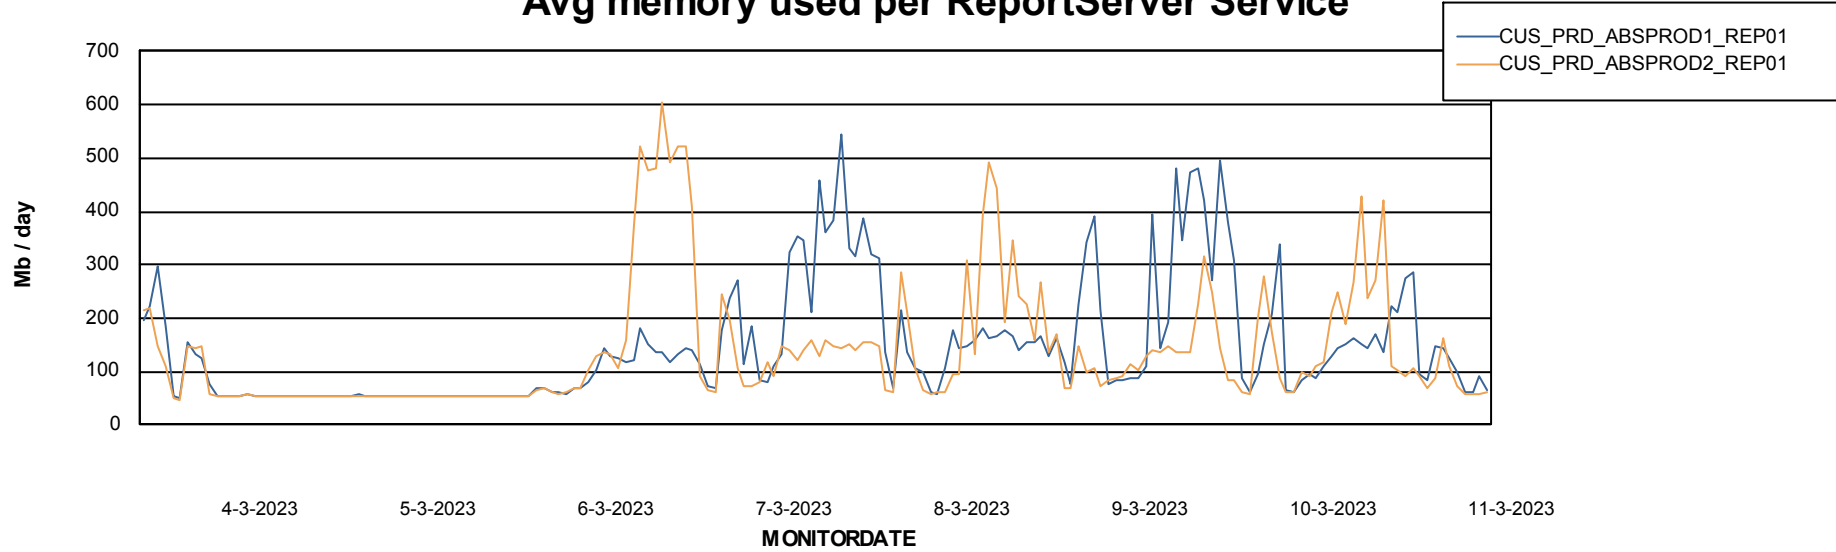

ABSSolute Application ReportServer Services

Avg memory used per ReportServer Service