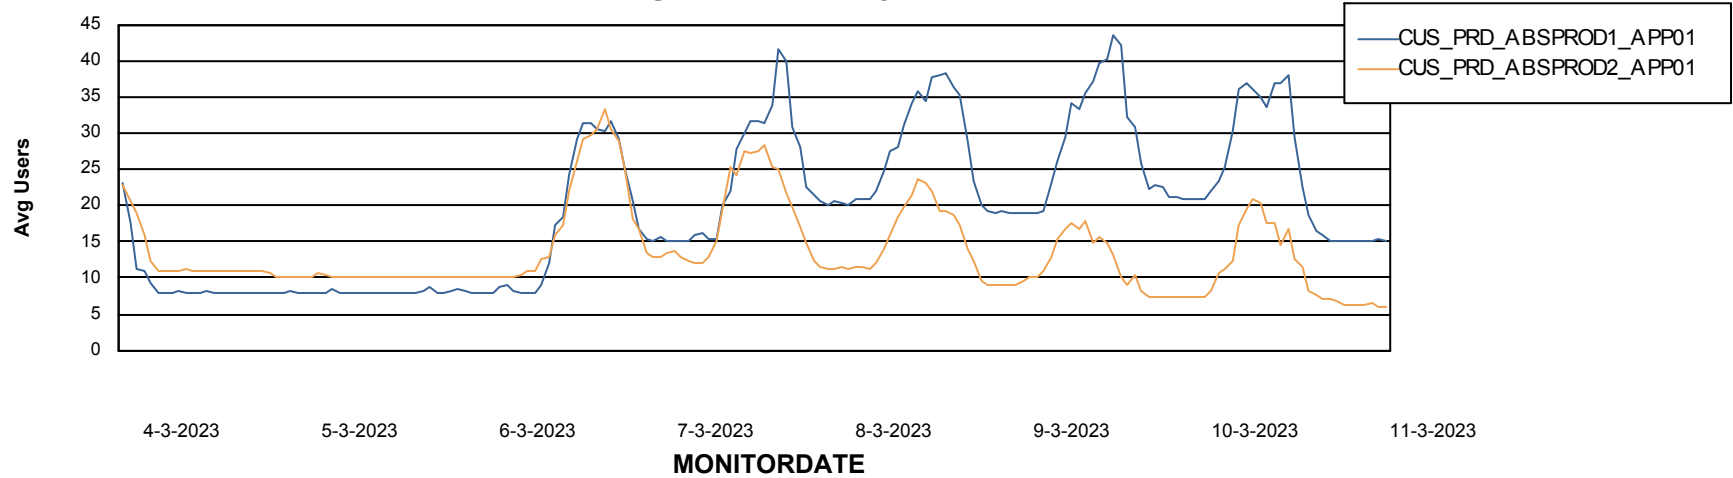

Avg users per day per ABS server