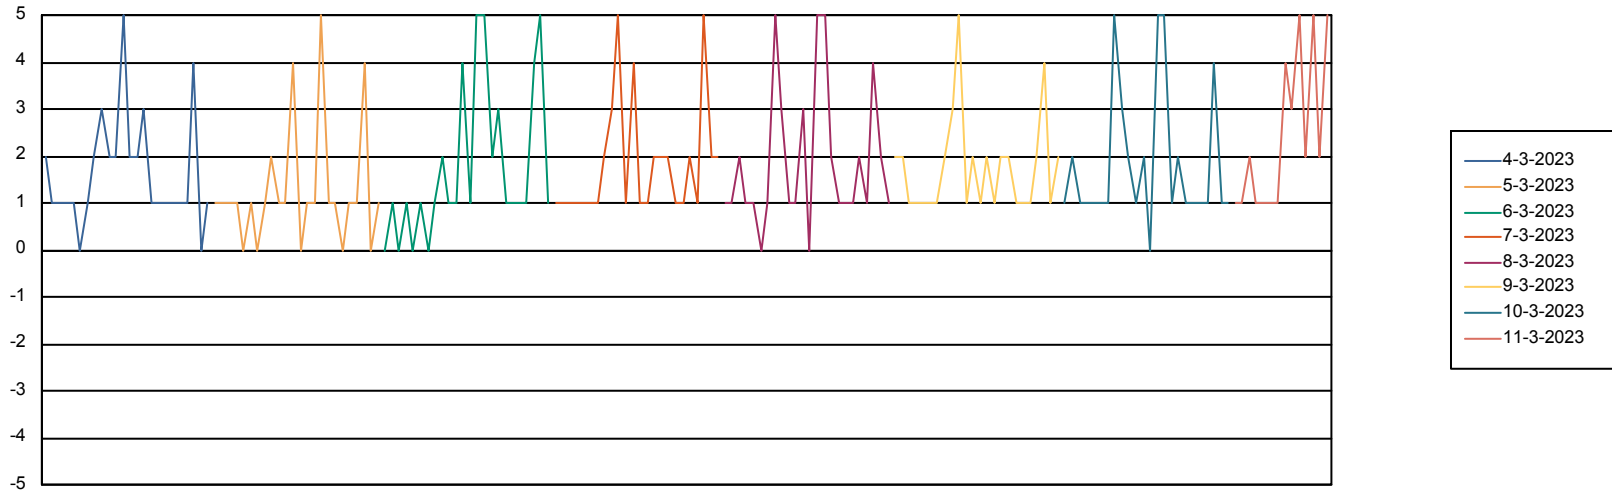

Recovery lag for last 7 days