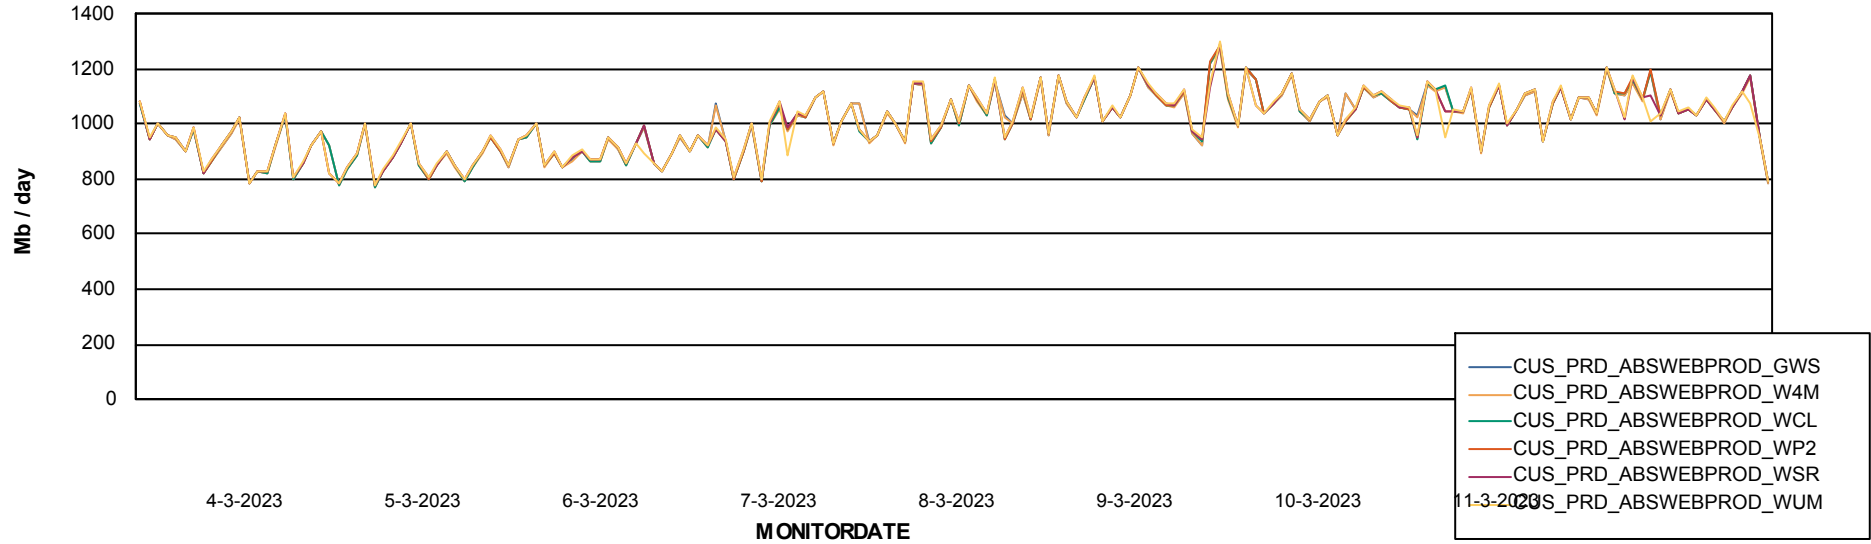

ABSSolute Web Component Services

Avg memory used per ABS Web component