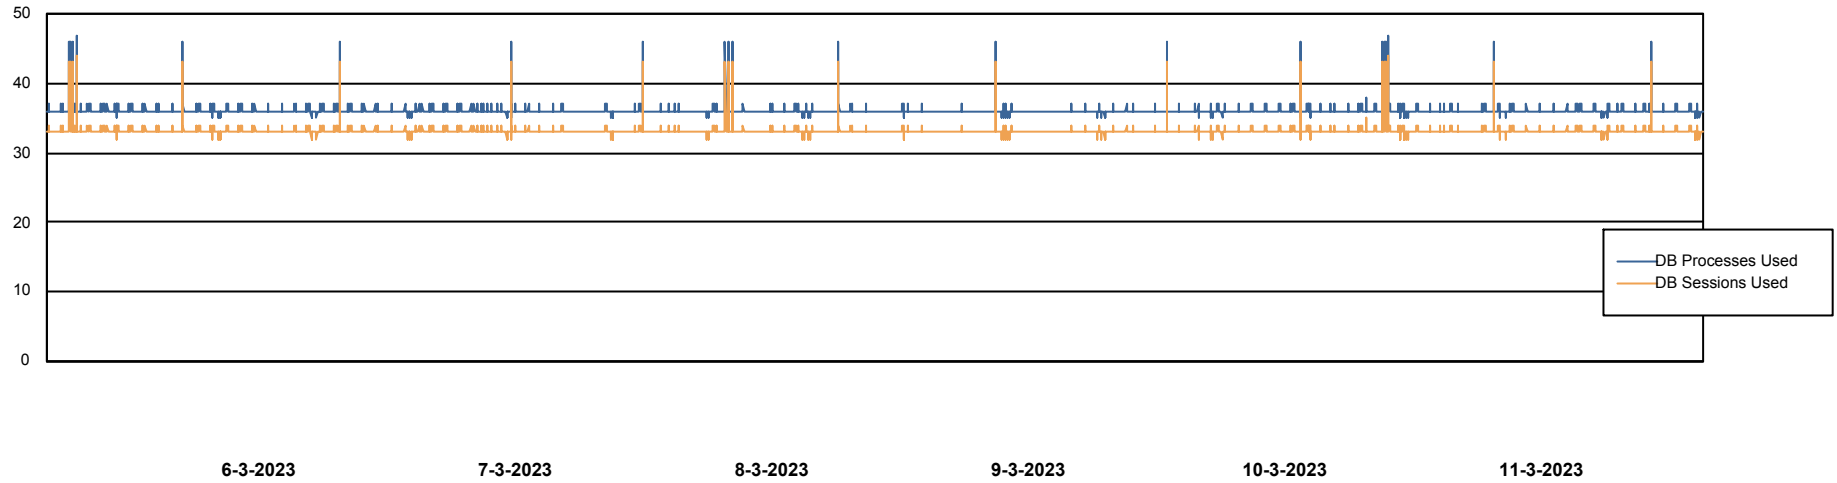

# Weekly SLA Customer Report

Customer CUS\_Production (24/7)  
Database ID 131

Database Performance CUS\_ProdDB\_Standby

DB Processes Max 1,000