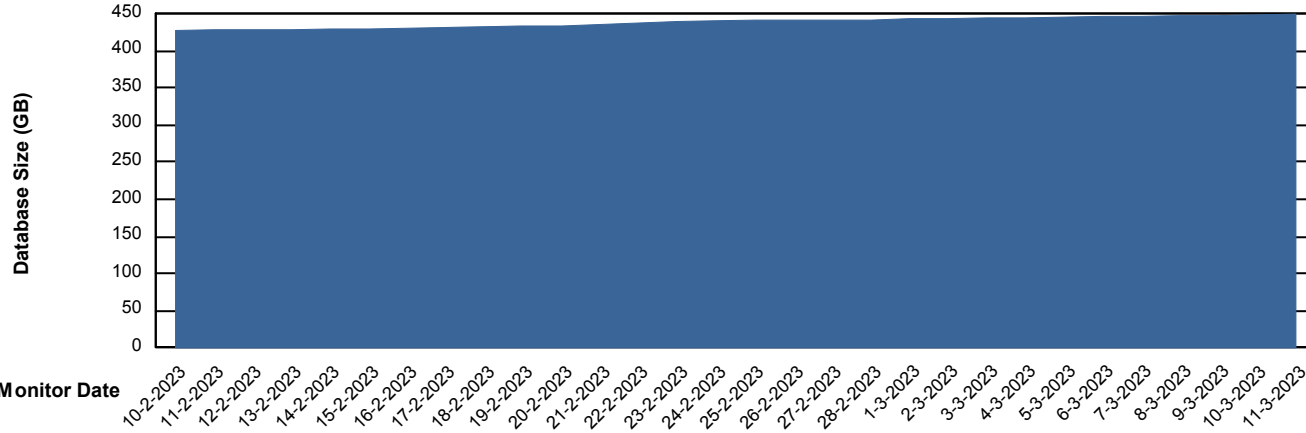

DATABASE SIZE CUS_ProdDB_Primary

Database growth over last month