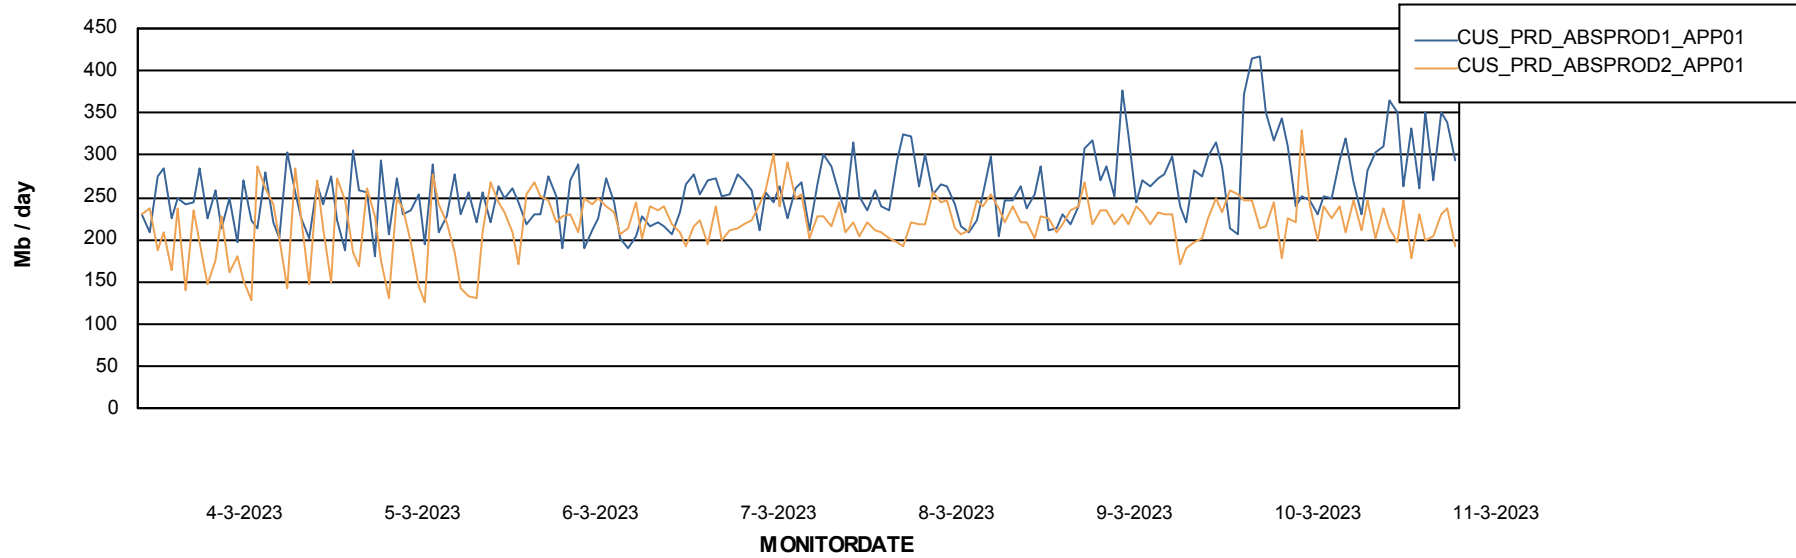

ABSSolute Application Server Services

Avg memory used per ABS Server Service