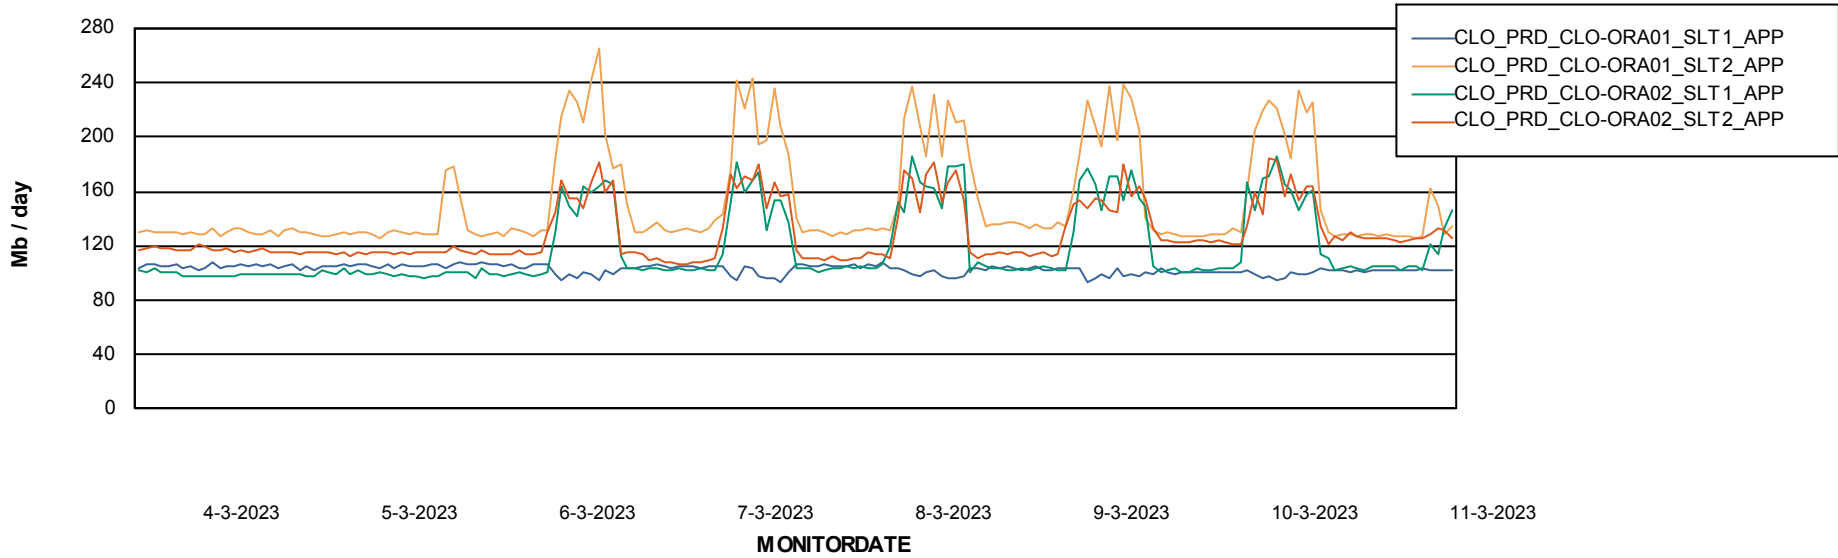

DB Processes Max 1,000

Weekly SLA Customer Report

Customer CLO Production
 Database ID 38

DATABASE SIZE CLODB_PRD_CLO-ORA01

Database growth over last month

Database Tablespace CLODB_PRD_CLO-ORA01

Date	Tablespace Name	Filesize (Gb)	Usedsize (Gb)	Percentage free
11-3-2023	ABSDATA	107	89	17
	INDX	249	208	16
10-3-2023	ABSDATA	107	89	17
	INDX	249	208	16
9-3-2023	ABSDATA	107	89	17
	INDX	249	208	16
8-3-2023	ABSDATA	107	89	17
	INDX	249	208	17
7-3-2023	ABSDATA	107	89	17
	INDX	249	208	17
6-3-2023	ABSDATA	107	89	17
	INDX	249	208	17
5-3-2023	ABSDATA	107	89	17
	INDX	249	207	17

Weekly SLA Customer Report

Customer CLO Production
Database ID 38

ABSSolute Application Server Services

Avg memory used per ABS Server Service

Avg users per day per ABS server

Weekly SLA Customer Report

Customer CLO Production
Database ID 38