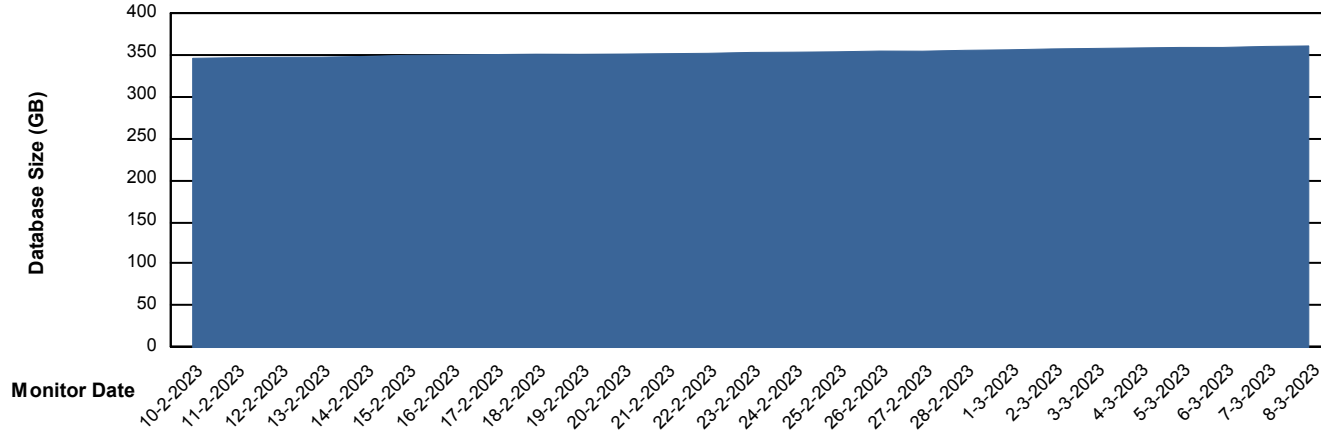

Weekly SLA Customer Report

Customer BGG_Production
Database ID 58

Database Performance BGGDB_Standby

DB Processes Max 300
DB Sessions Max 474

Weekly SLA Customer Report

Customer BGG_Production
Database ID 58

DATABASE SIZE BGGDB_BI

Database growth over last month

DATABASE SIZE BGGDB_Production

Database growth over last month

Weekly SLA Customer Report

Customer BGG_Production
Database ID 58

Database Tablespace BGGDB_BI