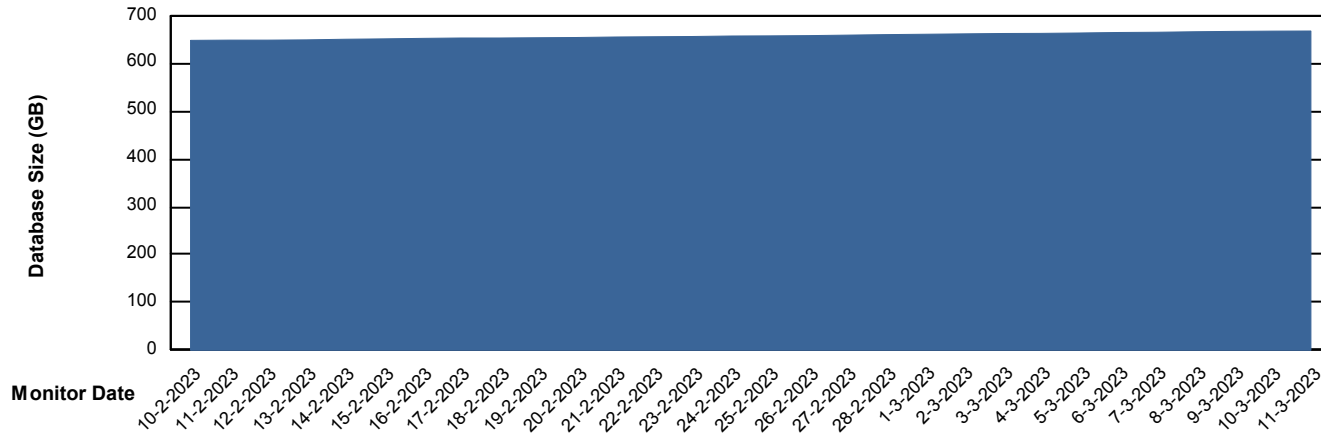

Weekly SLA Customer Report

Customer BGG_Production
Database ID 58

Database Performance BGGDB_Standby

DB Processes Max 300
DB Sessions Max 474

Weekly SLA Customer Report

Customer BGG_Production
Database ID 58

DATABASE SIZE BGGDB_BI

Database growth over last month

DATABASE SIZE BGGDB_Production

Database growth over last month

Weekly SLA Customer Report

Customer BGG_Production
Database ID 58

Database Tablespace BGGDB_BI