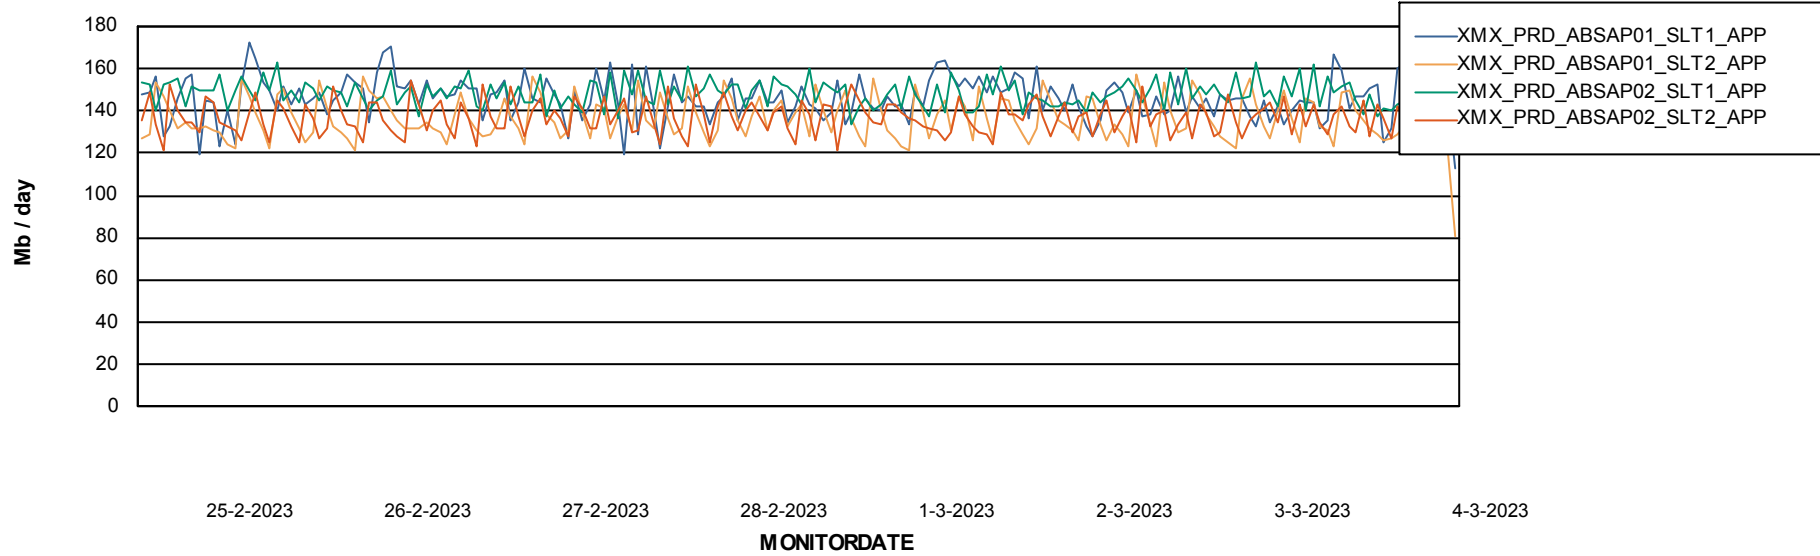

ABSSolute Application Server Services

Avg memory used per ABS Server Service