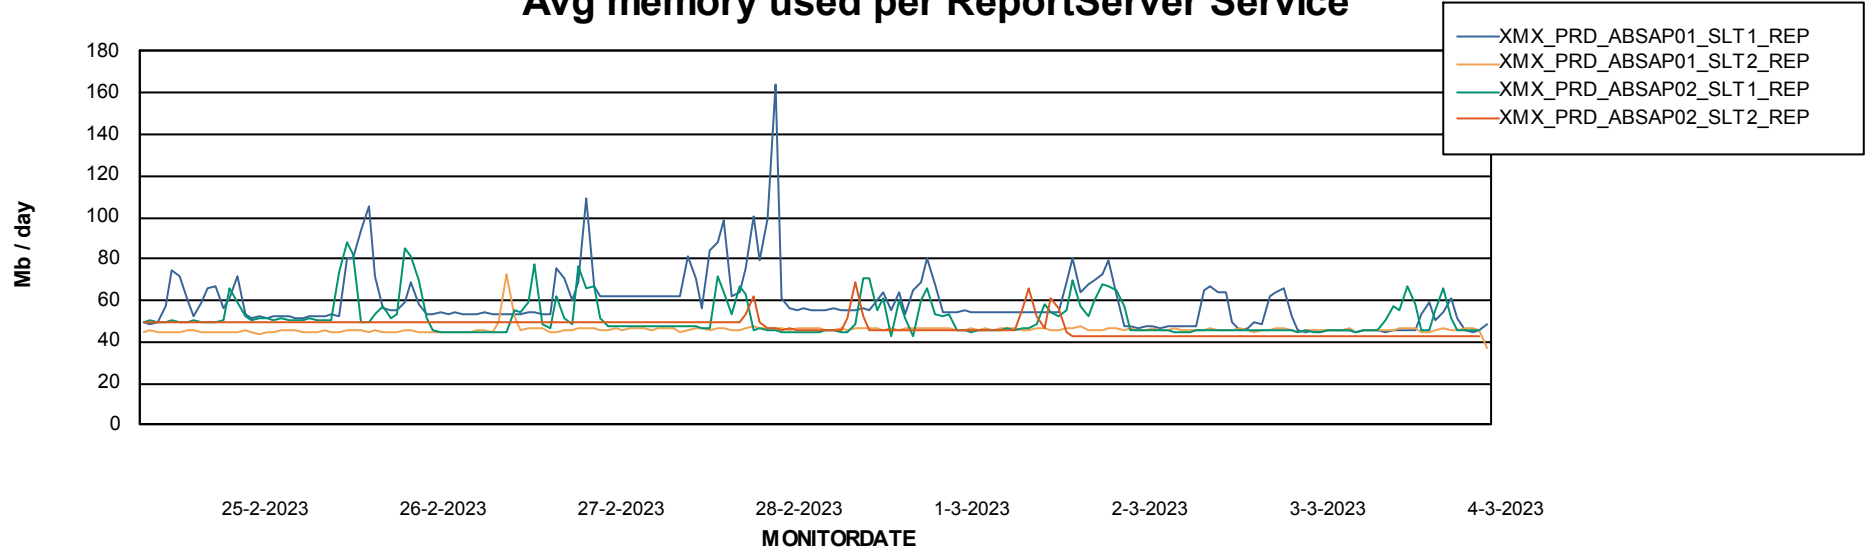

Weekly SLA Customer Report

Customer XMX Production (24/7)
Database ID 146

Standby Database Health XMX Production (24/7)

Recovery lag for last 7 days

Weekly SLA Customer Report

Customer XMX Production (24/7)
Database ID 146

ABSSolute Application Server Services

Avg memory used per ABS Server Service

Avg users per day per ABS server

Weekly SLA Customer Report

Customer XMX Production (24/7)
Database ID 146

ABSSolute Application ReportServer Services

Avg memory used per ReportServer Service

Weekly SLA Customer Report

Customer XMX Production (24/7)
Database ID 146

ABSSolute Web Component Services

Avg memory used per ABS Web component

Weekly SLA Customer Report