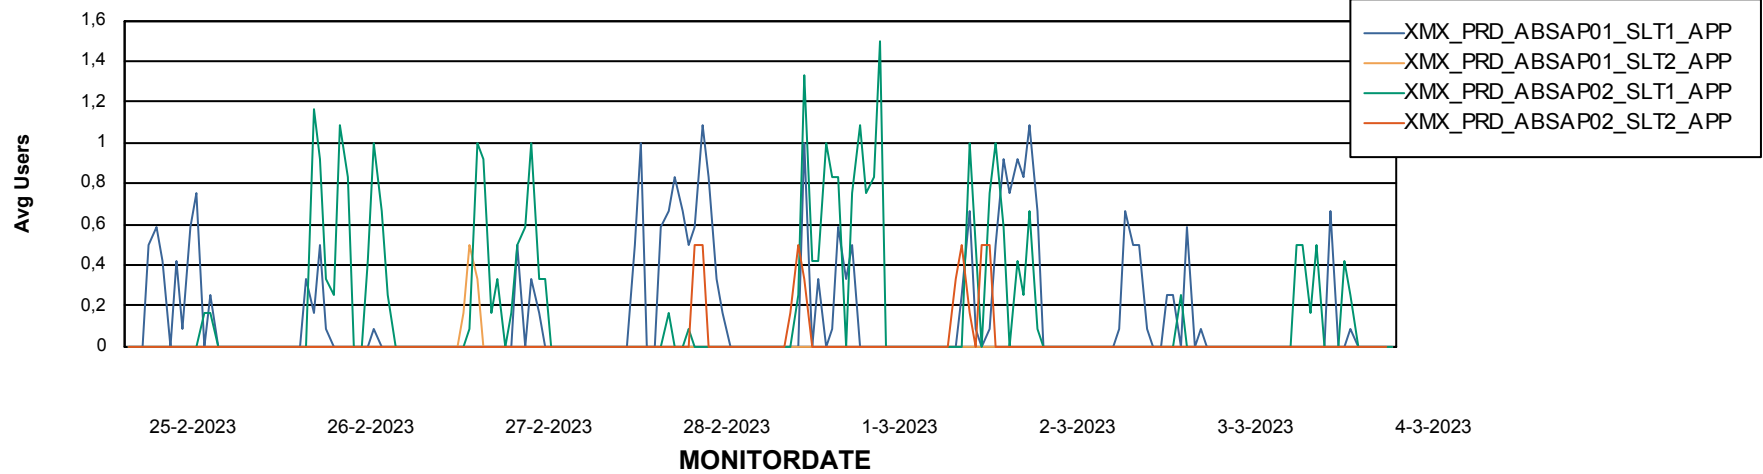

Avg users per day per ABS server