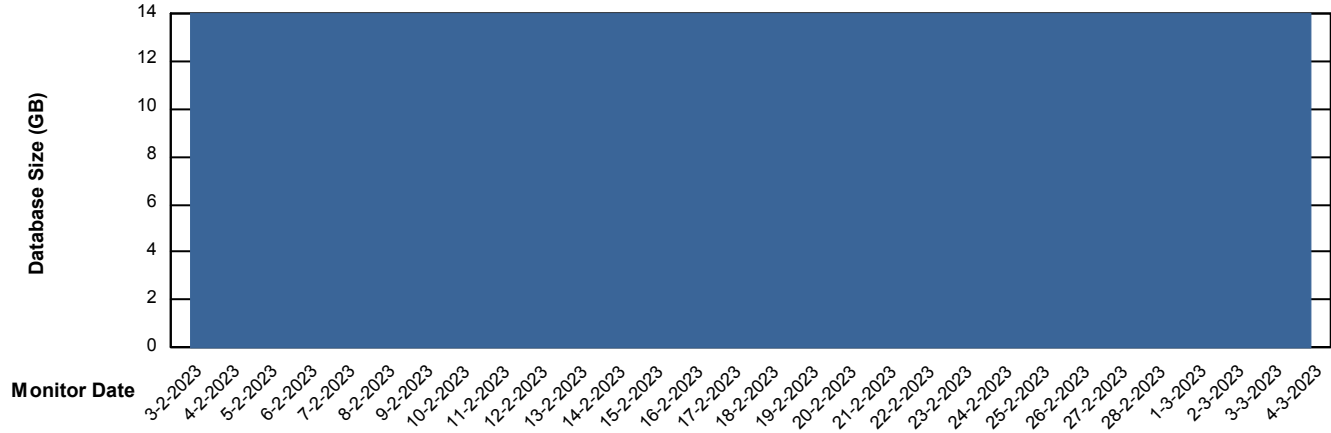

DB Processes Max 1,000
DB Processes Max 0
DB Processes Max 4

Weekly SLA Customer Report

Customer XMX Production (24/7)
 Database ID 146

DATABASE SIZE XMX_PROD_ABSDB01_PRDB

Database growth over last month

Database Tablespace XMX_PROD_ABSDB01_PRDB