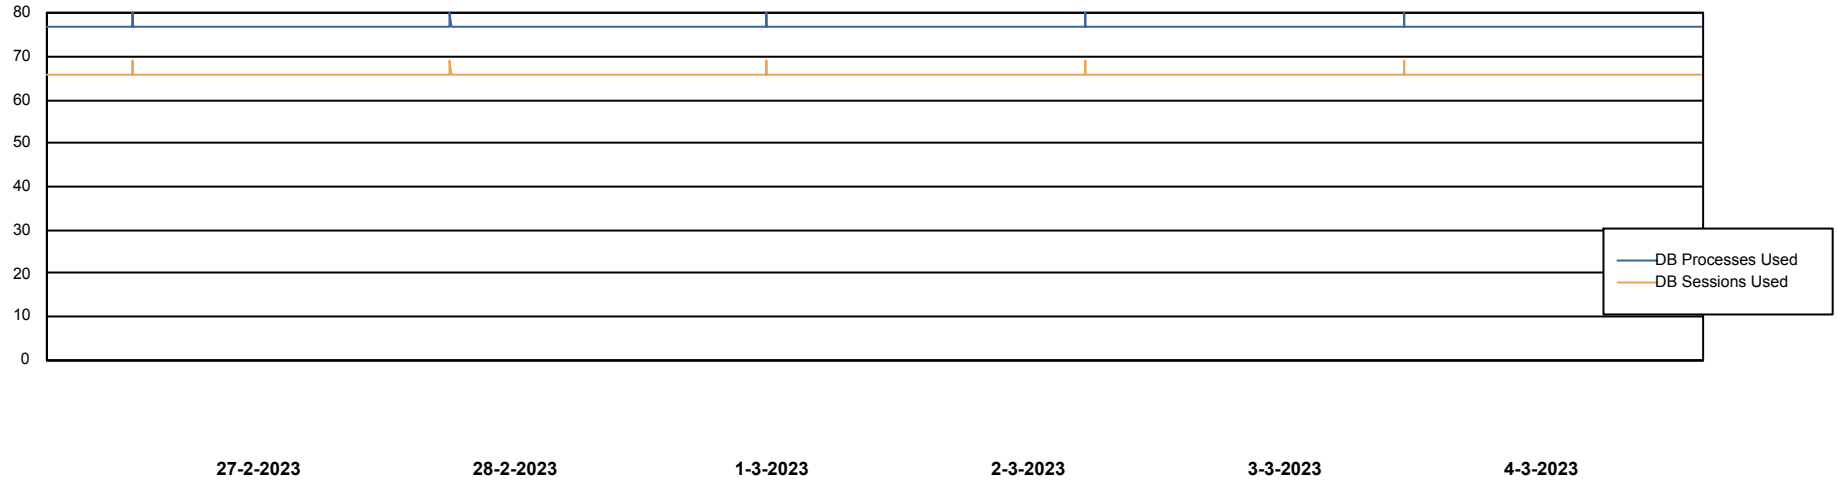

Database Performance XMX_PROD_ABSDB02_SBDB

DB Processes Max 1,000
DB Processes Max 0
DB Processes Max 4