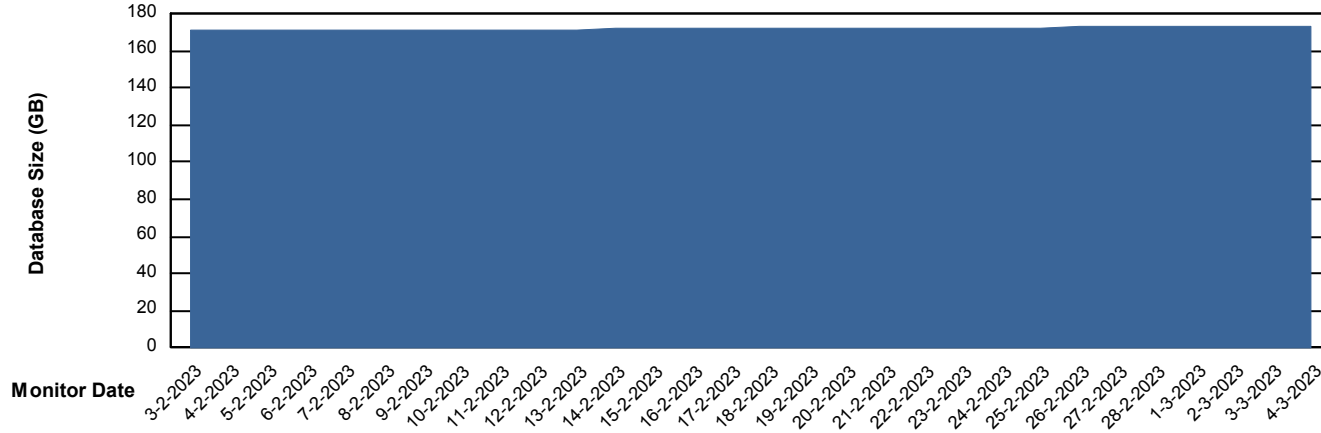

Customer VOS_Production
Database ID 143

Database Performance VOSDB_Standby

DB Processes Max 1,000

Weekly SLA Customer Report

Customer VOS_Production
Database ID 143

DATABASE SIZE VOSDB_BI

Database growth over last month