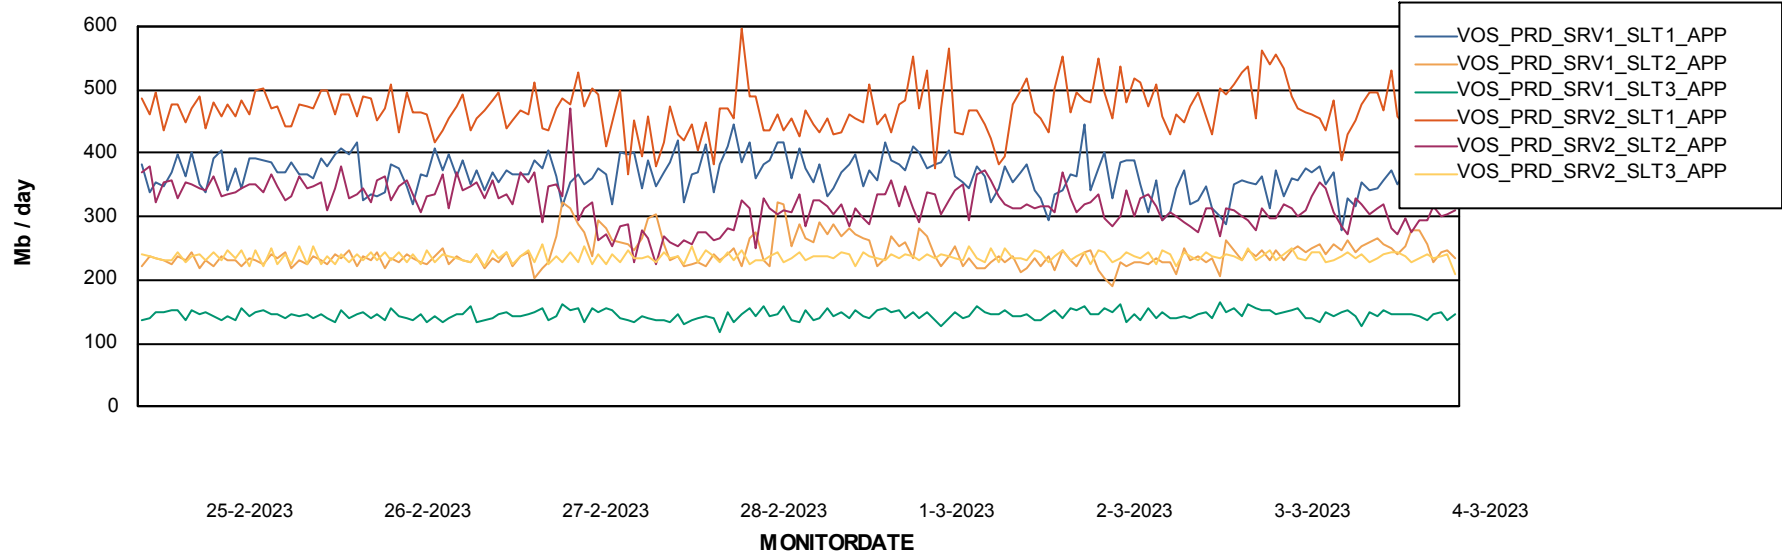

Standby Database Health VOS_Production

Recovery lag for last 7 days

Weekly SLA Customer Report

Customer VOS_Production
Database ID 143

ABSSolute Application Server Services

Avg memory used per ABS Server Service