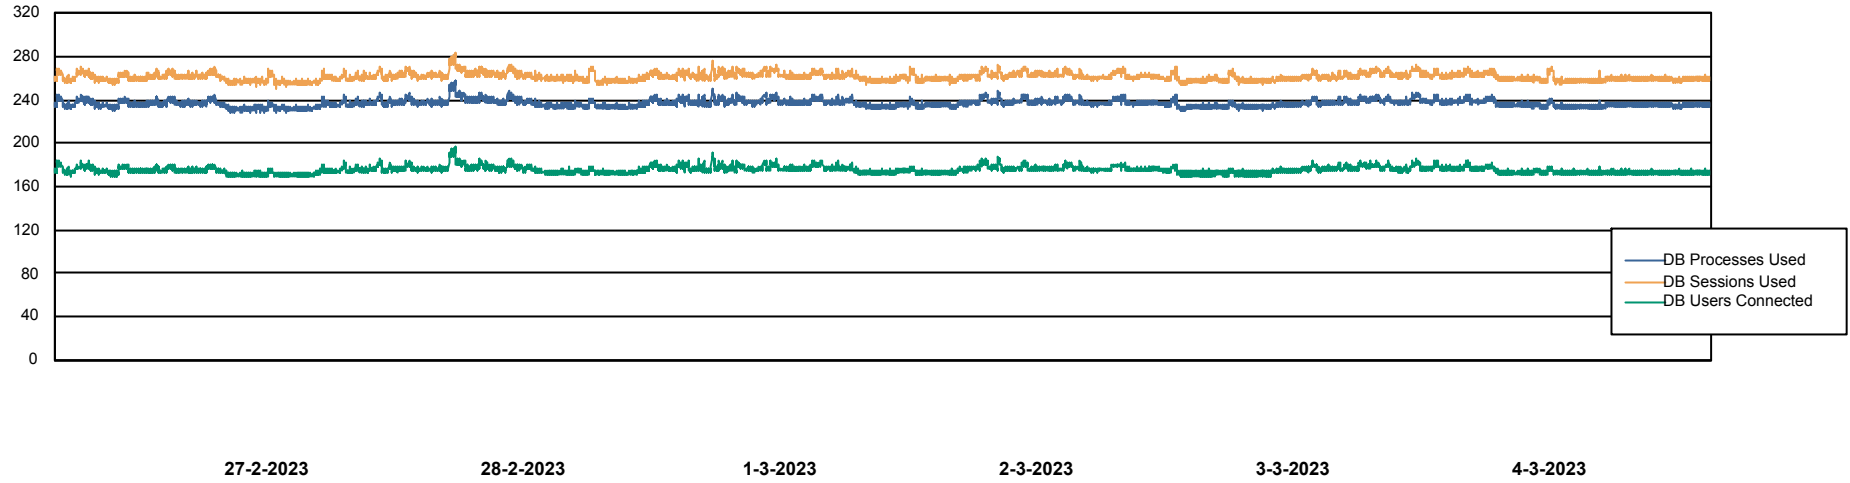

Weekly SLA Customer Report

Customer VOS_Production
Database ID 143

Database Performance VOSDB_BI

Weekly SLA Customer Report

Customer VOS_Production
Database ID 143

Database Performance VOSDB_Production

Weekly SLA Customer Report