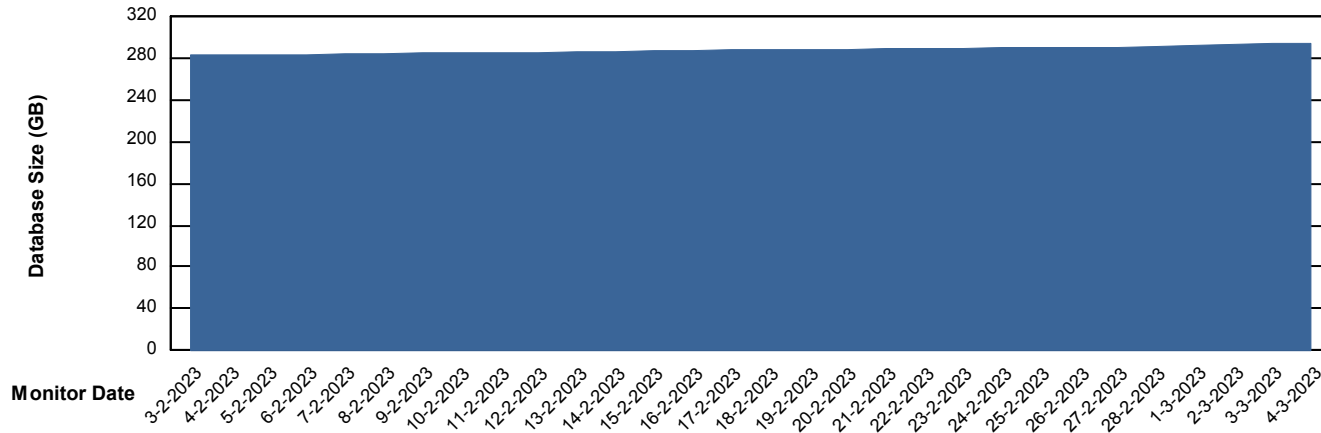

DATABASE SIZE VOSDB_Production

Database growth over last month