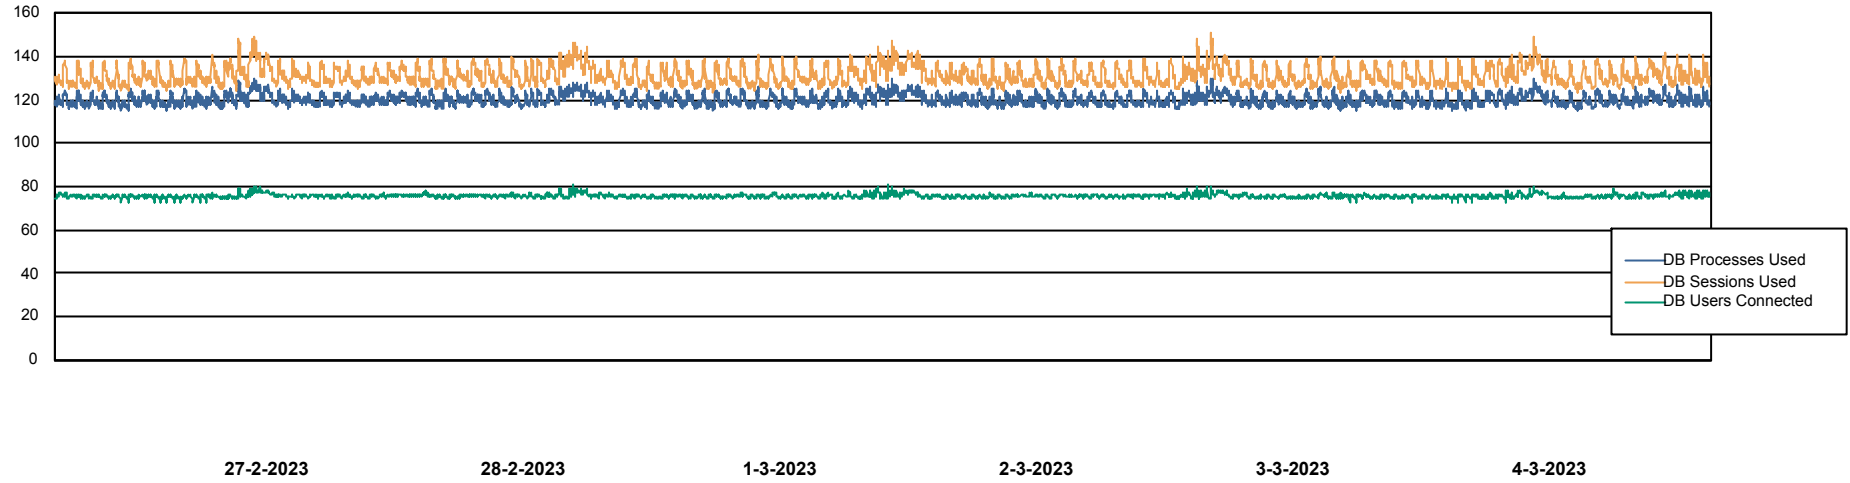

Weekly SLA Customer Report

Customer VOS_Production
Database ID 143

Database Performance VOSDB_BI

Weekly SLA Customer Report

Customer VOS_Production
Database ID 143

Database Performance VOSDB_Production

Weekly SLA Customer Report