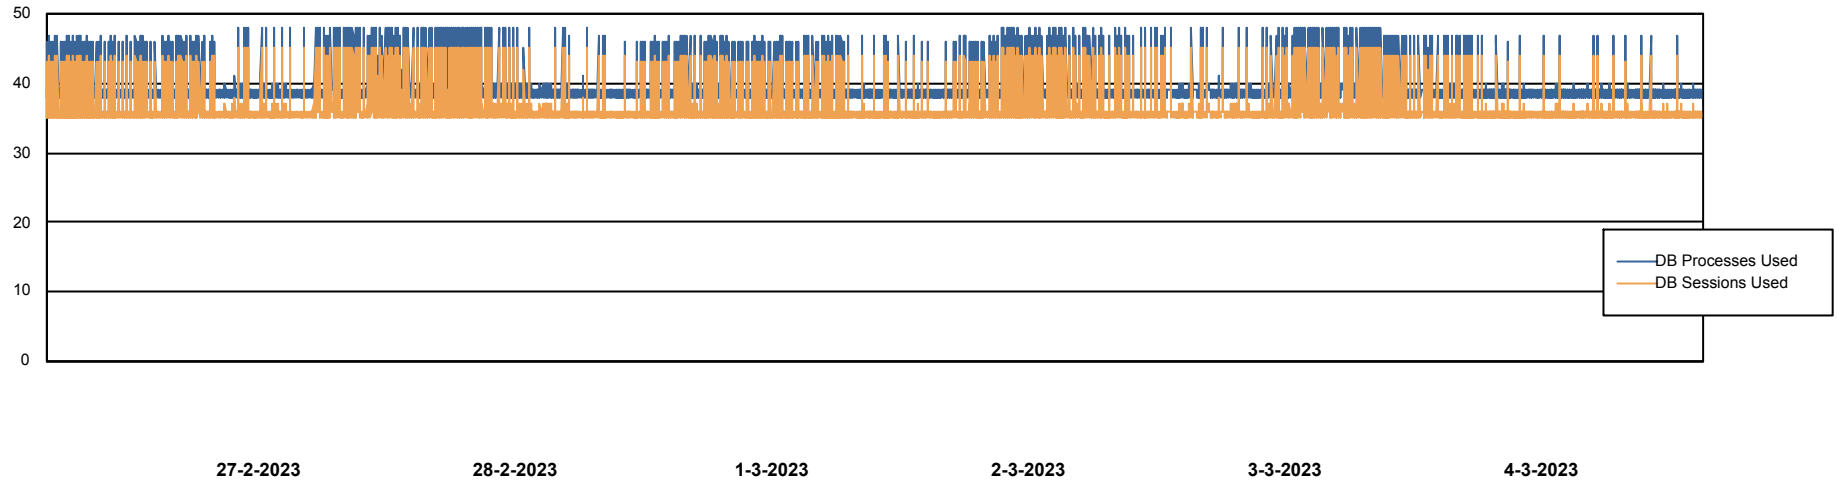

Database Performance VOSDB_Standby

DB Processes Max 1,000