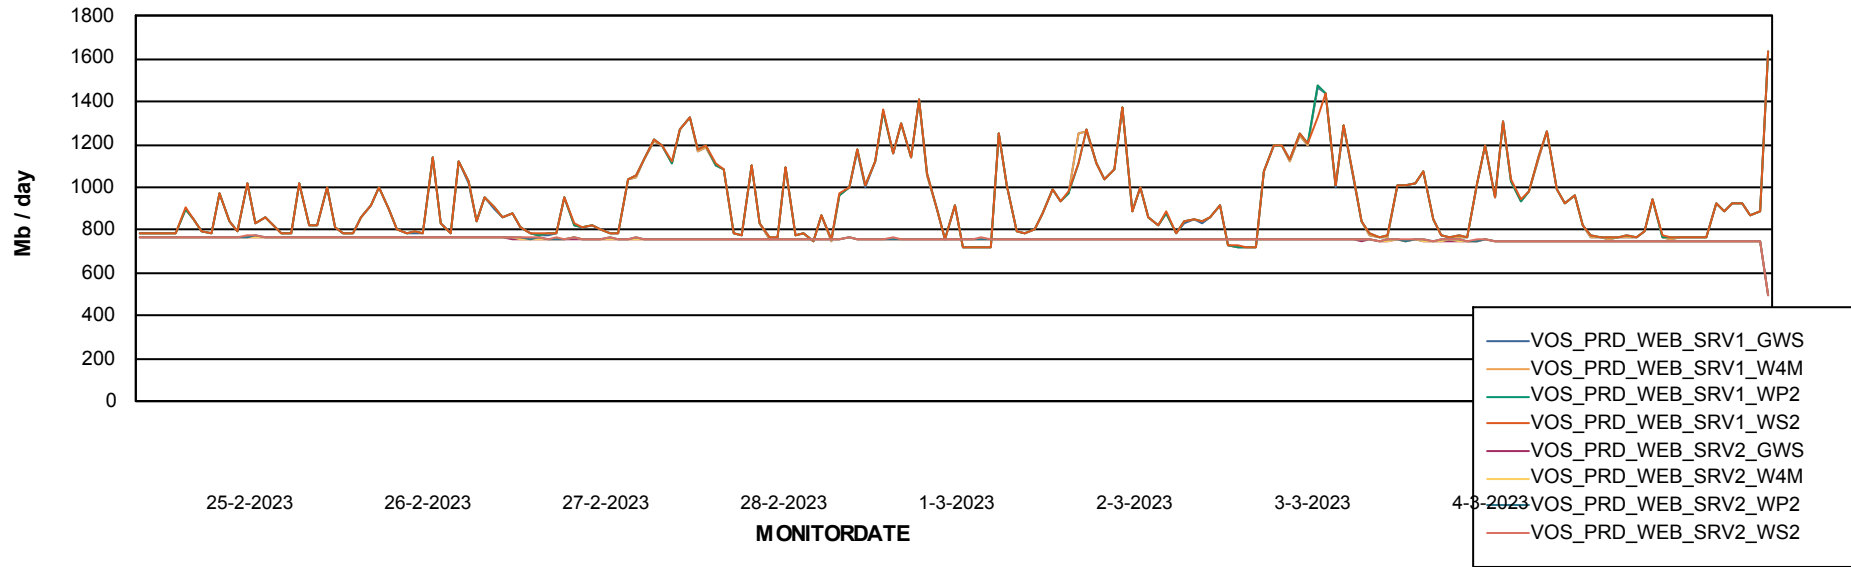

ABSolute Web Component Services

Avg memory used per ABS Web component