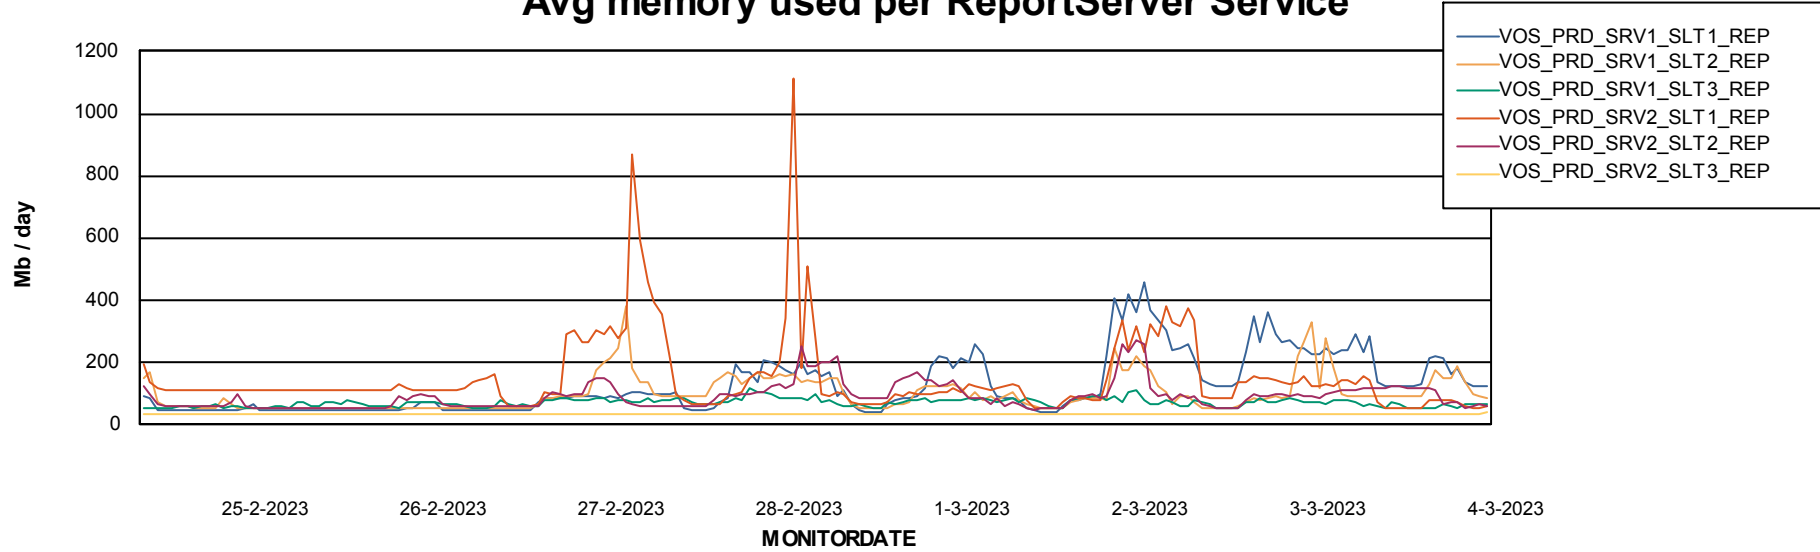

Avg users per day per ABS server

Weekly SLA Customer Report

Customer VOS_Production
Database ID 143

ABSSolute Application ReportServer Services

Avg memory used per ReportServer Service

Weekly SLA Customer Report