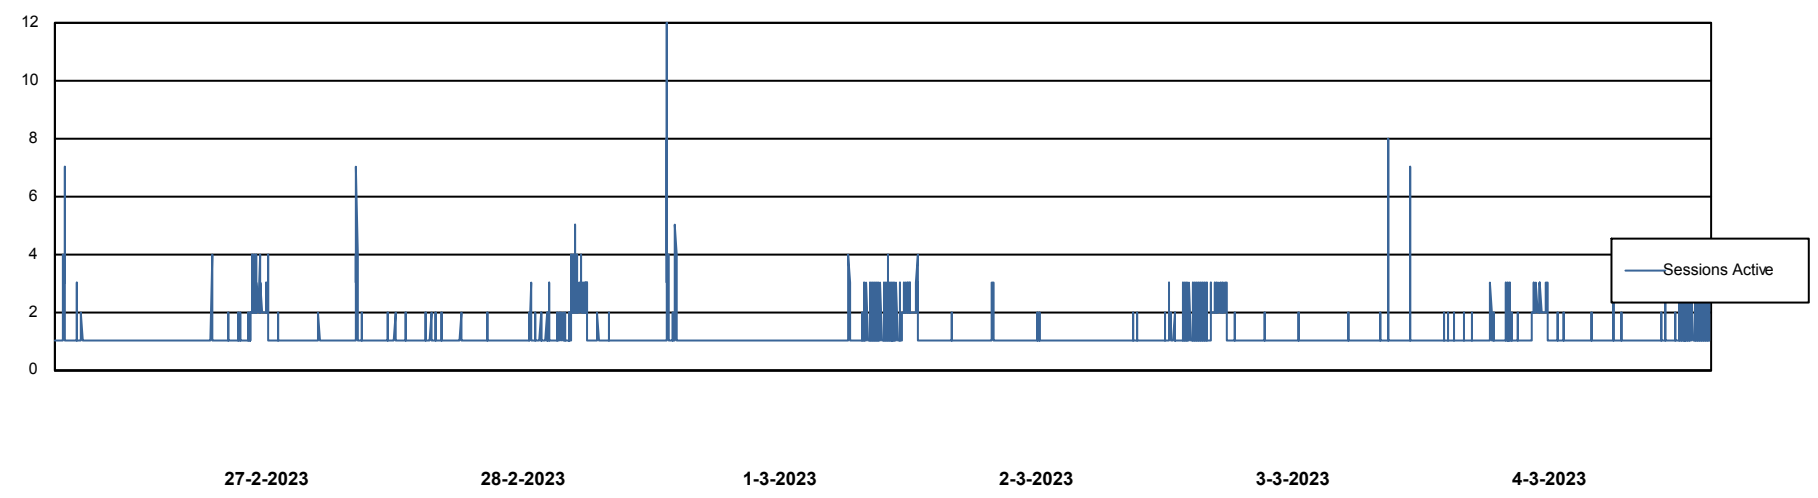

Weekly SLA Customer Report

Customer VOS_Production
Database ID 143

Harddisk Usage VOS_PRD_ABSWEB2-2022

	Free disk space on / (%)	Total disk space on / (Gb)	Used disk space on / (Gb)
4-3-2023	73	45	12
3-3-2023	73	45	12
2-3-2023	73	45	12
1-3-2023	73	45	12
28-2-2023	73	45	12
27-2-2023	73	45	12
26-2-2023	73	45	12

Weekly SLA Customer Report

Customer VOS_Production
Database ID 143

Database Performance VOSDB_BI

Weekly SLA Customer Report

Customer VOS_Production
Database ID 143

Database Performance VOSDB_Production

Weekly SLA Customer Report