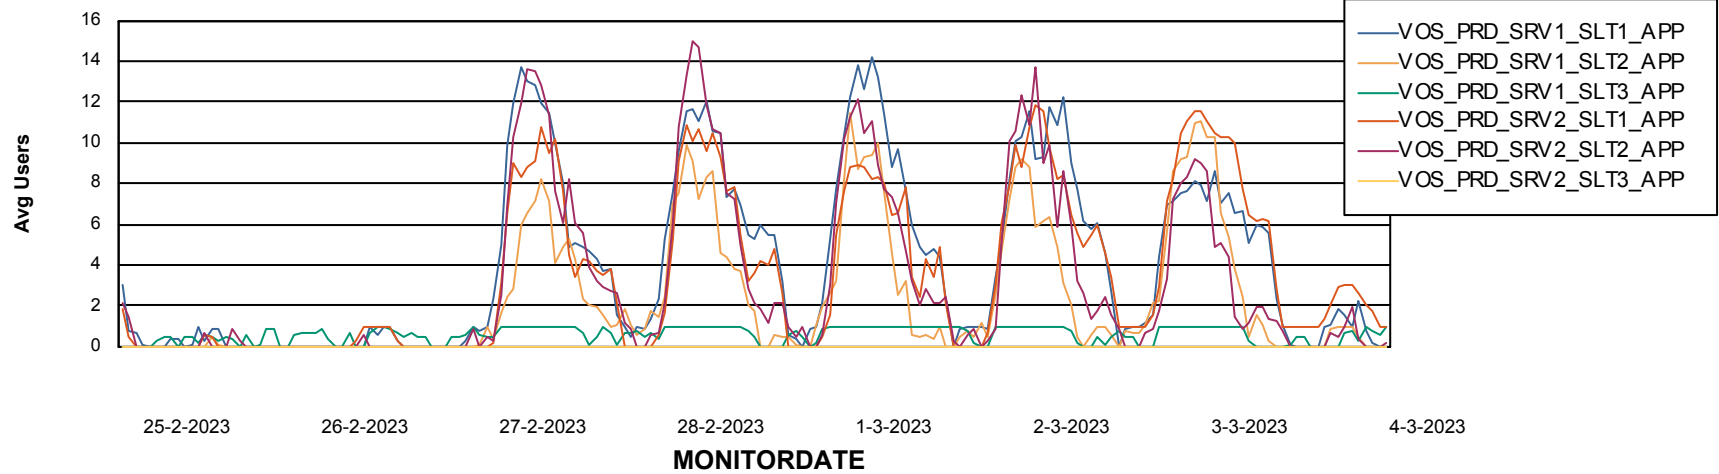

Avg users per day per ABS server