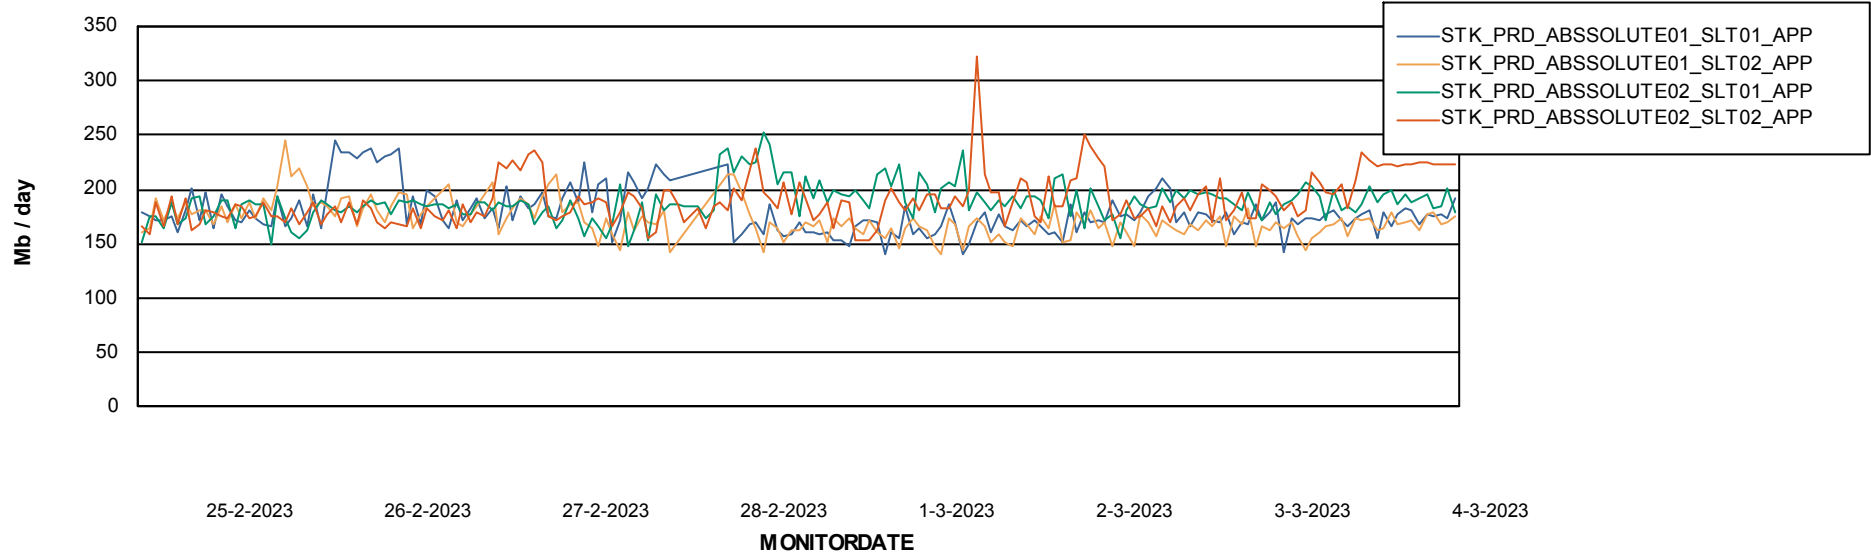

ABSSolute Application Server Services

Avg memory used per ABS Server Service