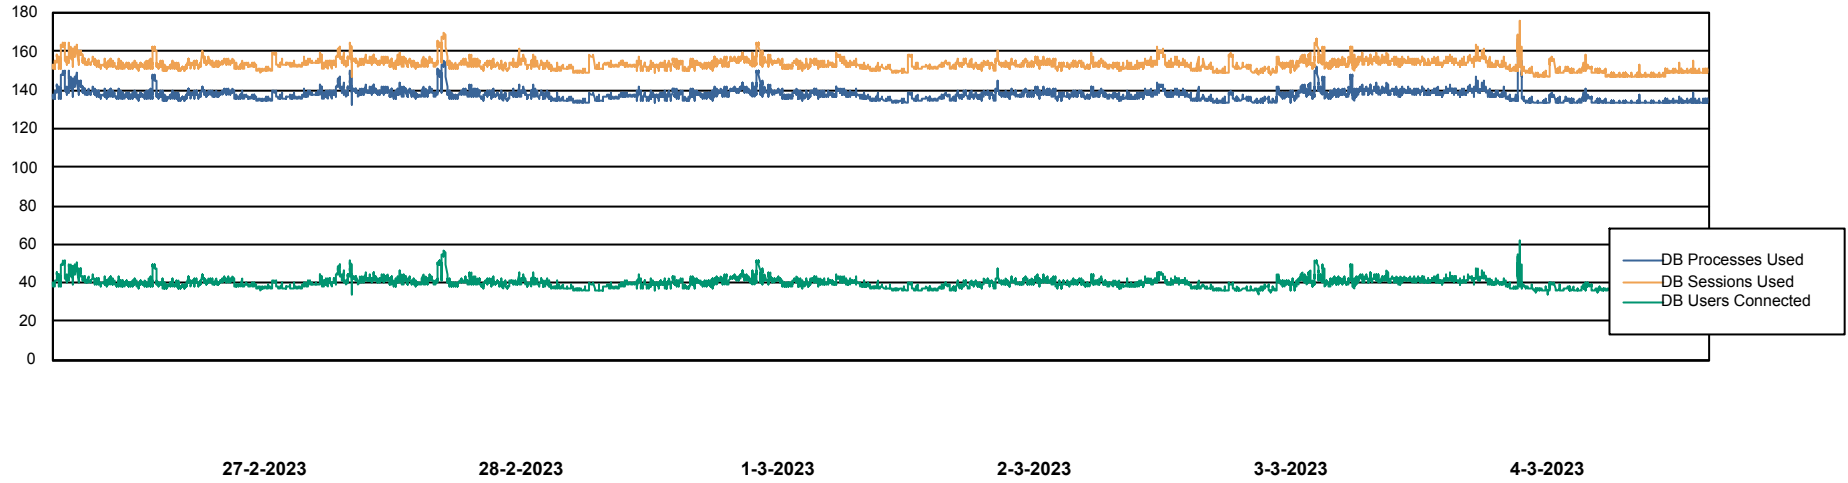

Database Performance STKDB_Production