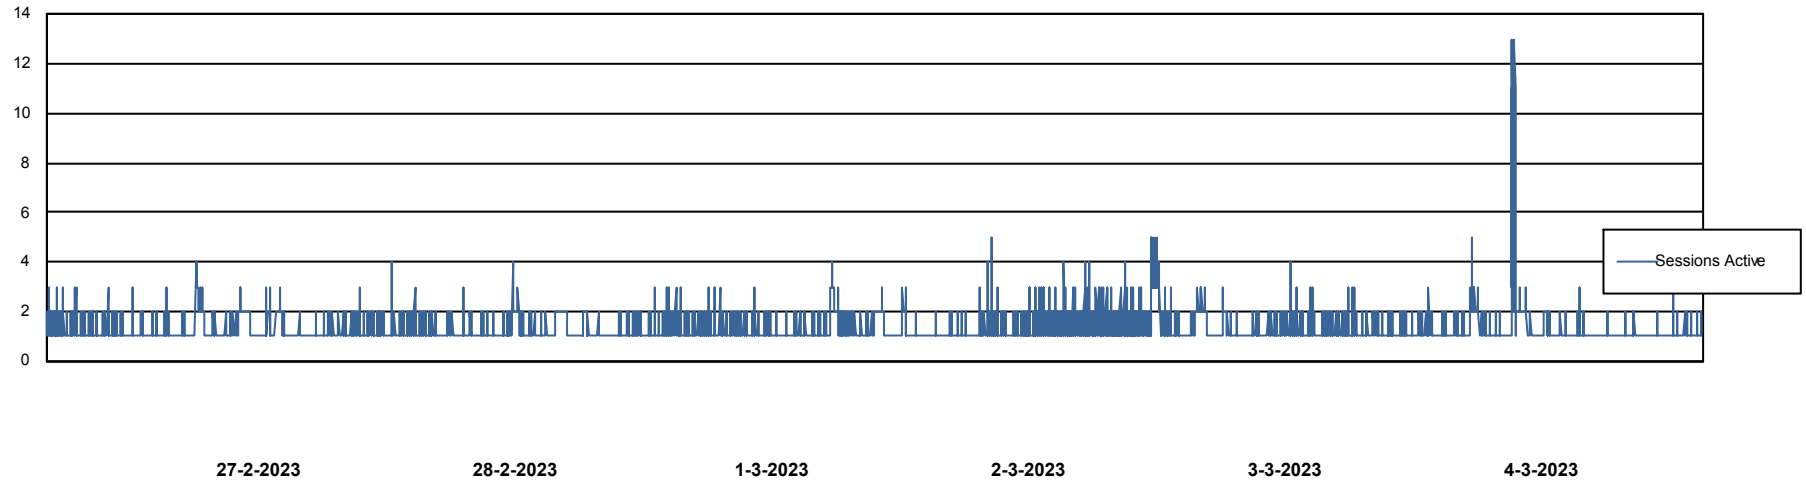

Database Performance STKDB_Production