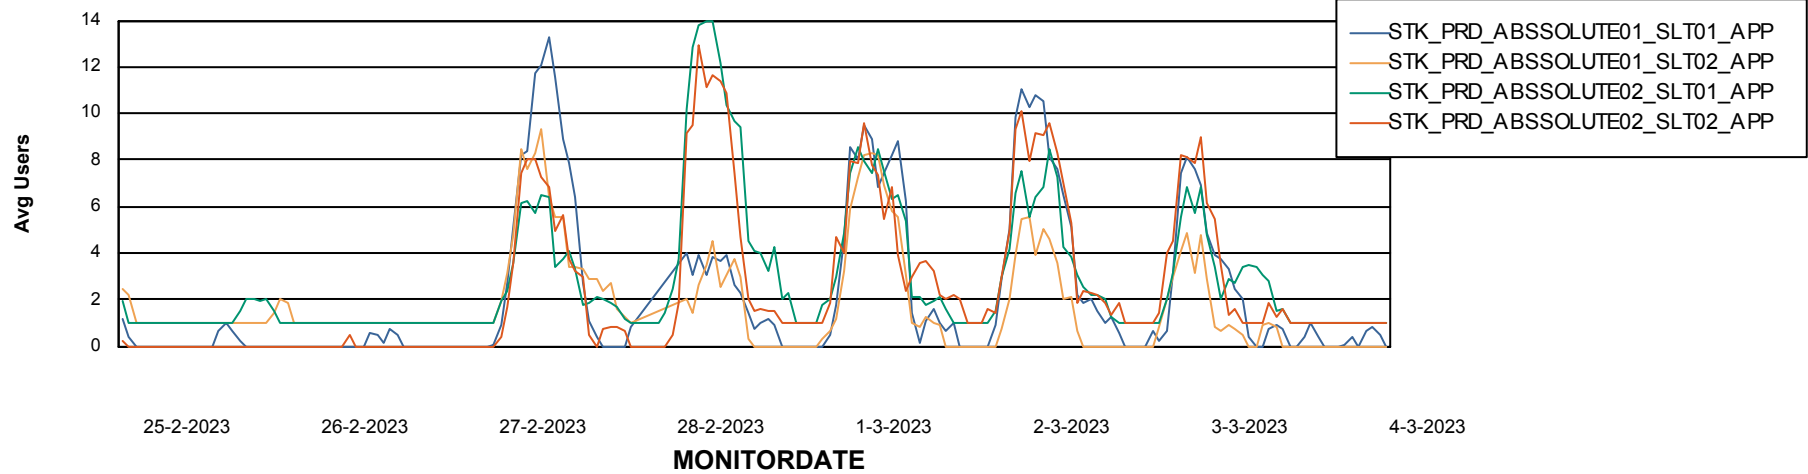

Avg users per day per ABS server