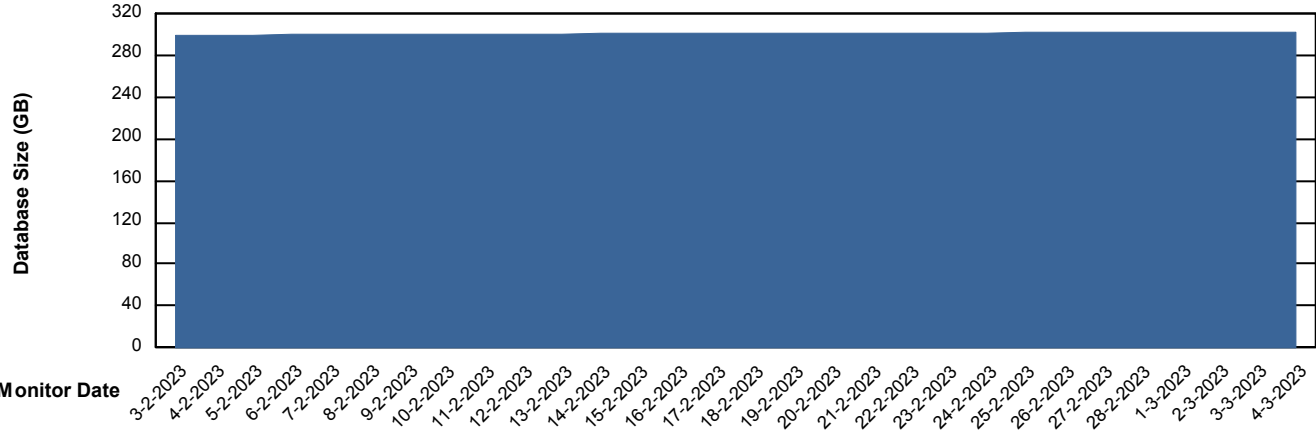

DATABASE SIZE STKDB_Production

Database growth over last month