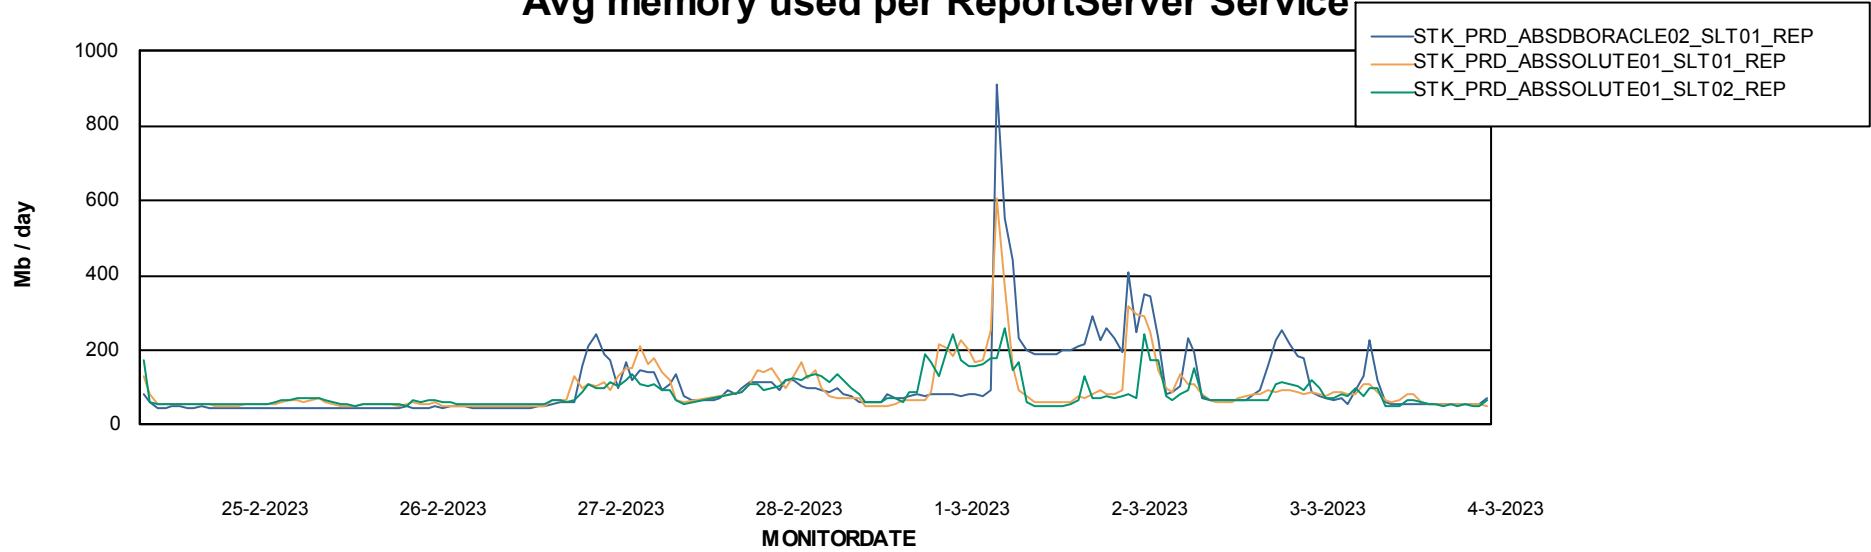

ABSSolute Application ReportServer Services

Avg memory used per ReportServer Service