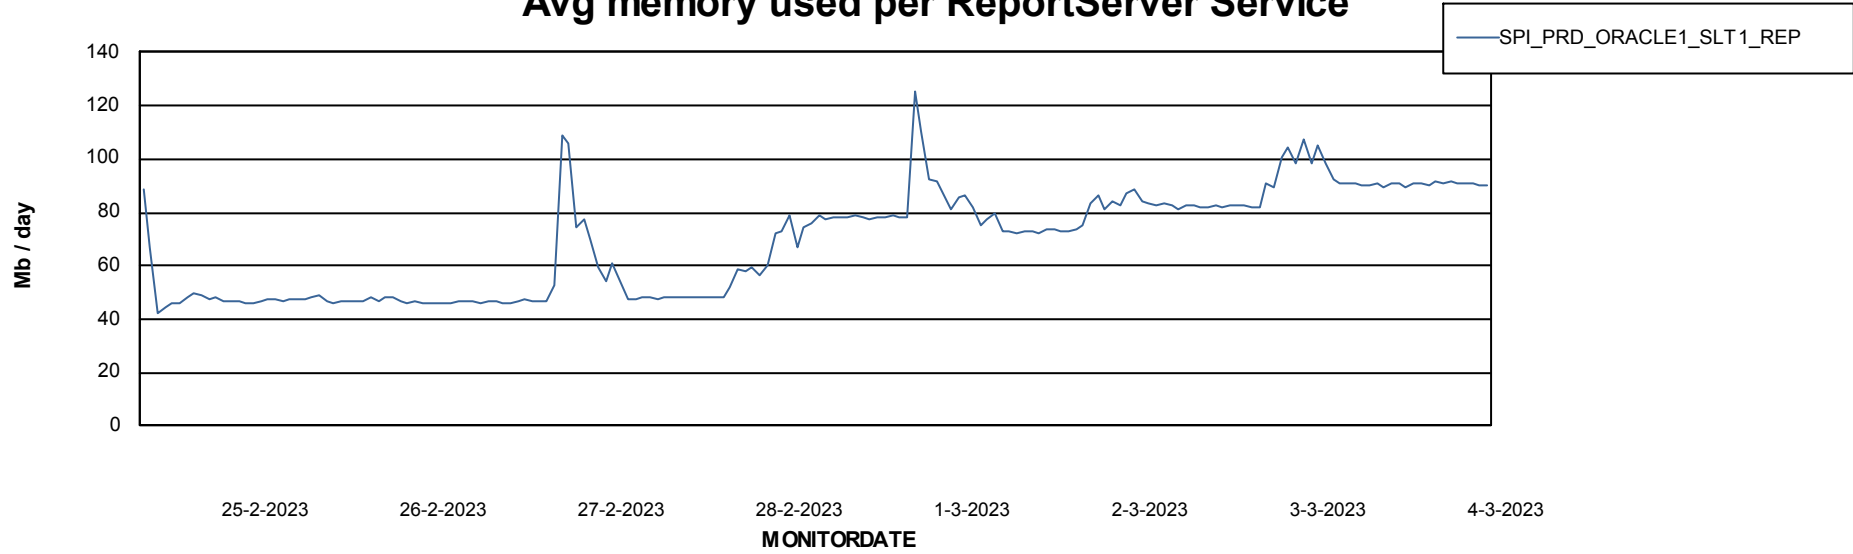

ABSSolute Application ReportServer Services

Avg memory used per ReportServer Service