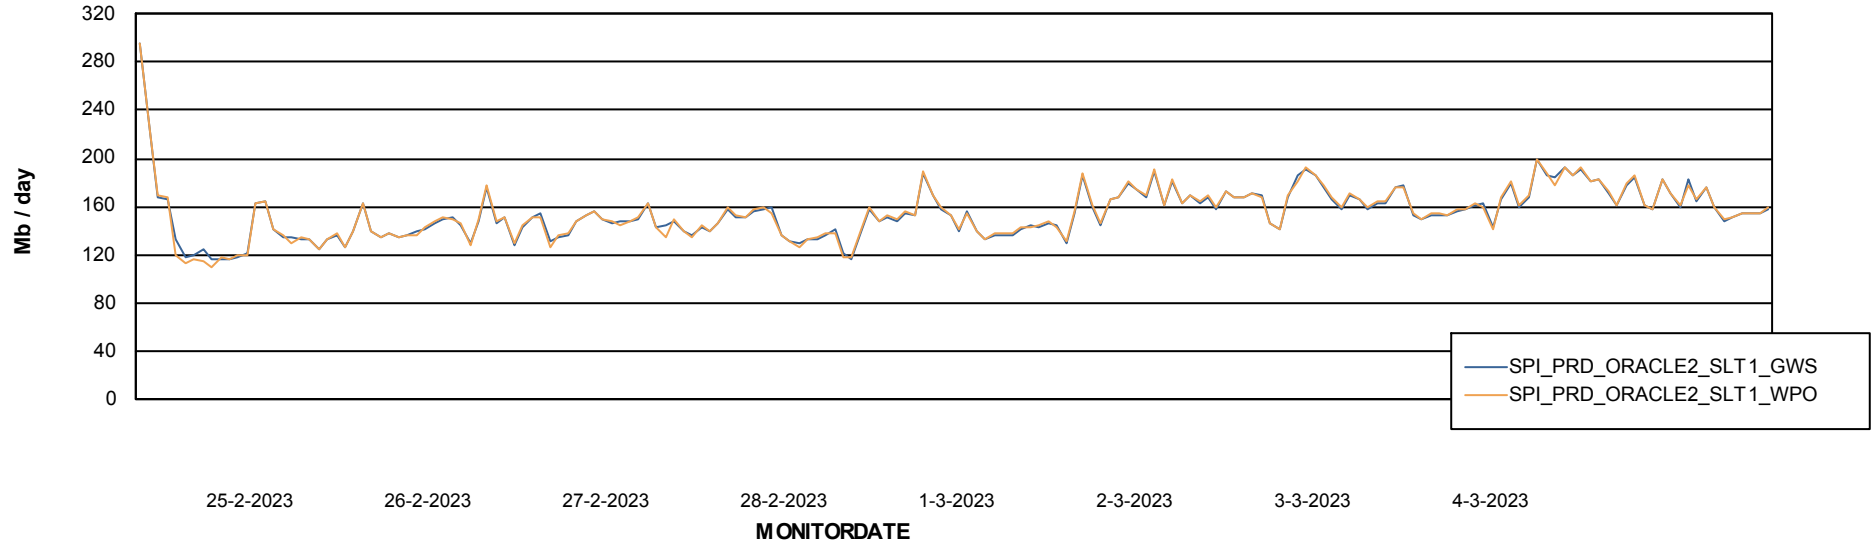

ABSSolute Application ReportServer Services

Avg memory used per ReportServer Service

Weekly SLA Customer Report

Customer SPI_Production
Database ID 49

ABSSolute Web Component Services

Avg memory used per ABS Web component