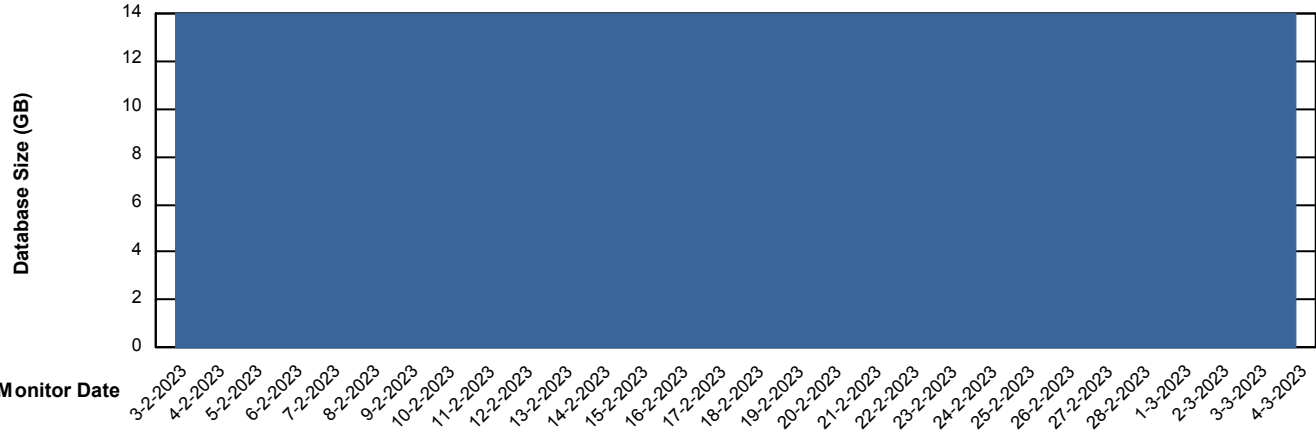

DB Processes Max 500

Weekly SLA Customer Report

Customer SPI_Production
 Database ID 49

DATABASE SIZE SPIDB_Production

Database growth over last month

Database Tablespace SPIDB_Production

Date	Tablespace Name	Filesize (Gb)	Usedsize (Gb)	Percentage free
4-3-2023	ABSDATA	5	3	48
	INDX	8	4	45
3-3-2023	ABSDATA	5	3	48
	INDX	8	4	45
2-3-2023	ABSDATA	5	3	48
	INDX	8	4	45
1-3-2023	ABSDATA	5	3	48
	INDX	8	4	45
28-2-2023	ABSDATA	5	3	48
	INDX	8	4	45
27-2-2023	ABSDATA	5	3	48
	INDX	8	4	45
26-2-2023	ABSDATA	5	3	48
	INDX	8	4	45