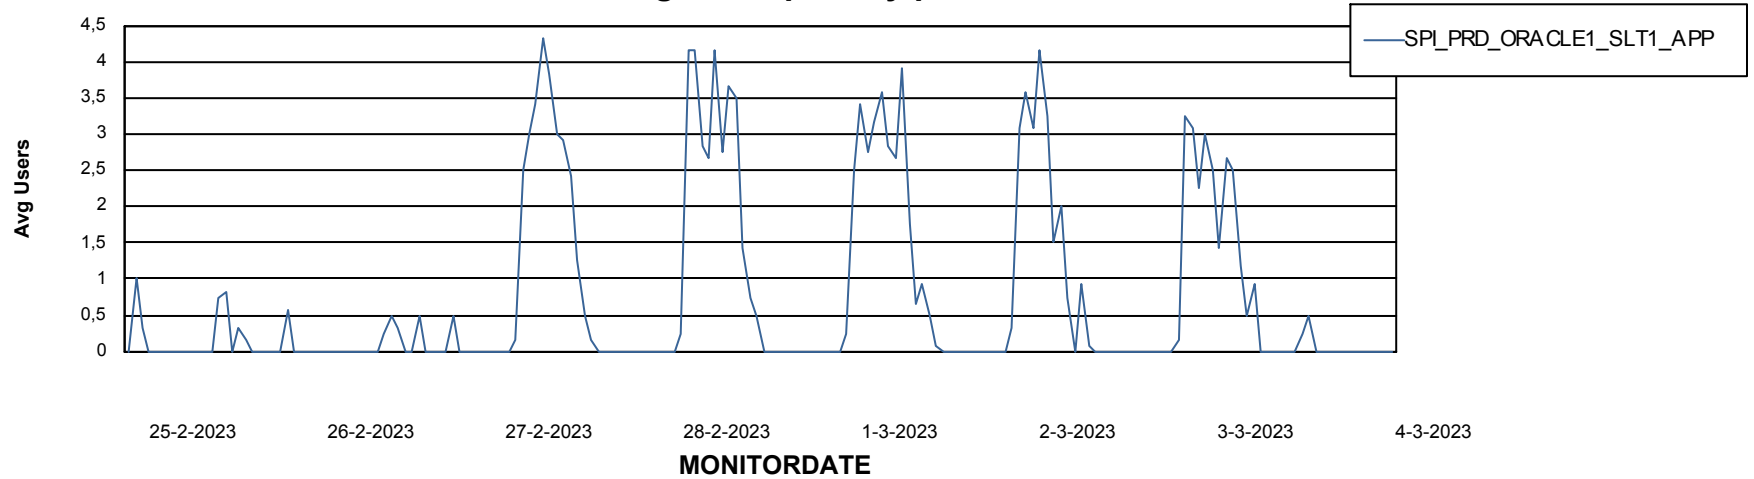

Weekly SLA Customer Report

Customer SPI_Production
Database ID 49

ABSSolute Application Server Services

Avg memory used per ABS Server Service

Avg users per day per ABS server

Weekly SLA Customer Report

Customer SPI_Production
Database ID 49