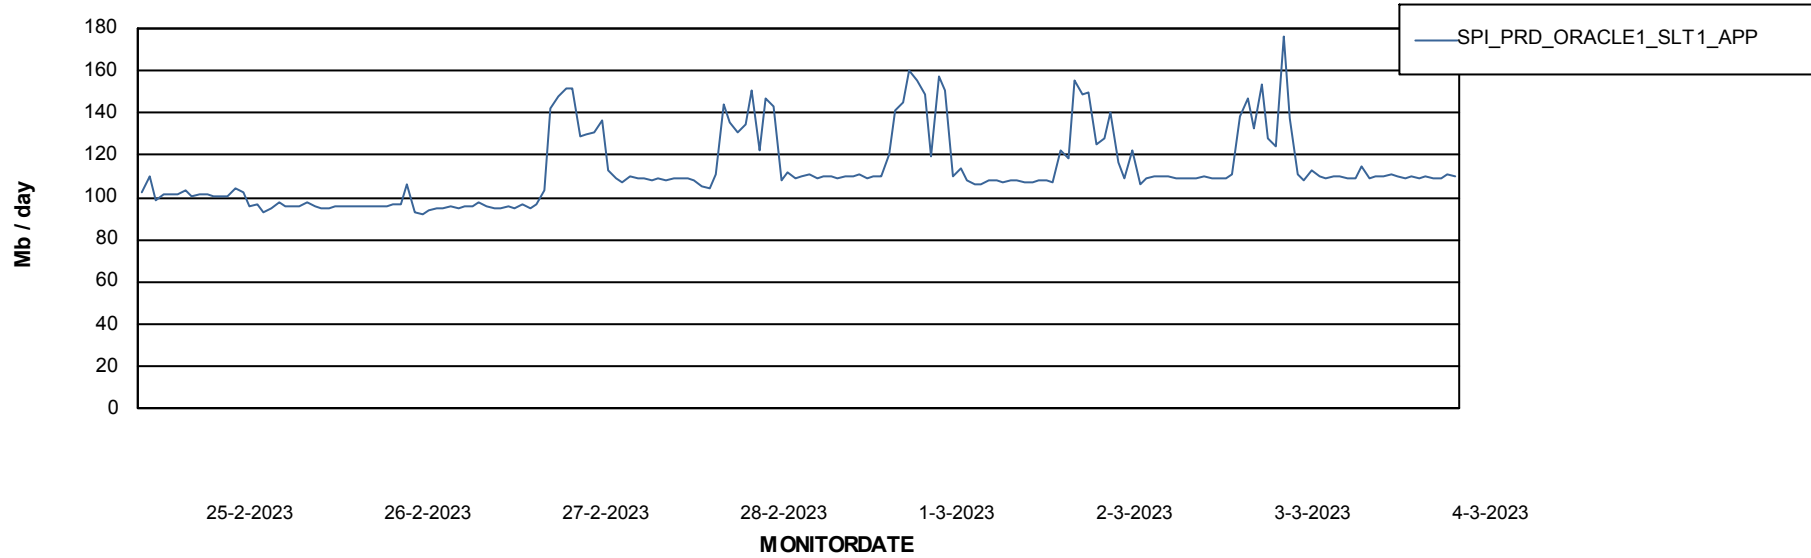

DB Processes Max 500

Weekly SLA Customer Report

Customer SPI_Production
 Database ID 49

DATABASE SIZE SPIDB_Production

Database growth over last month

Database Tablespace SPIDB_Production

Date	Tablespace Name	Filesize (Gb)	Usedsize (Gb)	Percentage free
4-3-2023	ABSDATA	5	3	48
	INDX	8	4	45
3-3-2023	ABSDATA	5	3	48
	INDX	8	4	45
2-3-2023	ABSDATA	5	3	48
	INDX	8	4	45
1-3-2023	ABSDATA	5	3	48
	INDX	8	4	45
28-2-2023	ABSDATA	5	3	48
	INDX	8	4	45
27-2-2023	ABSDATA	5	3	48
	INDX	8	4	45
26-2-2023	ABSDATA	5	3	48
	INDX	8	4	45

Weekly SLA Customer Report

Customer SPI_Production
Database ID 49

ABSSolute Application Server Services

Avg memory used per ABS Server Service

Avg users per day per ABS server

Weekly SLA Customer Report

Customer SPI_Production
Database ID 49