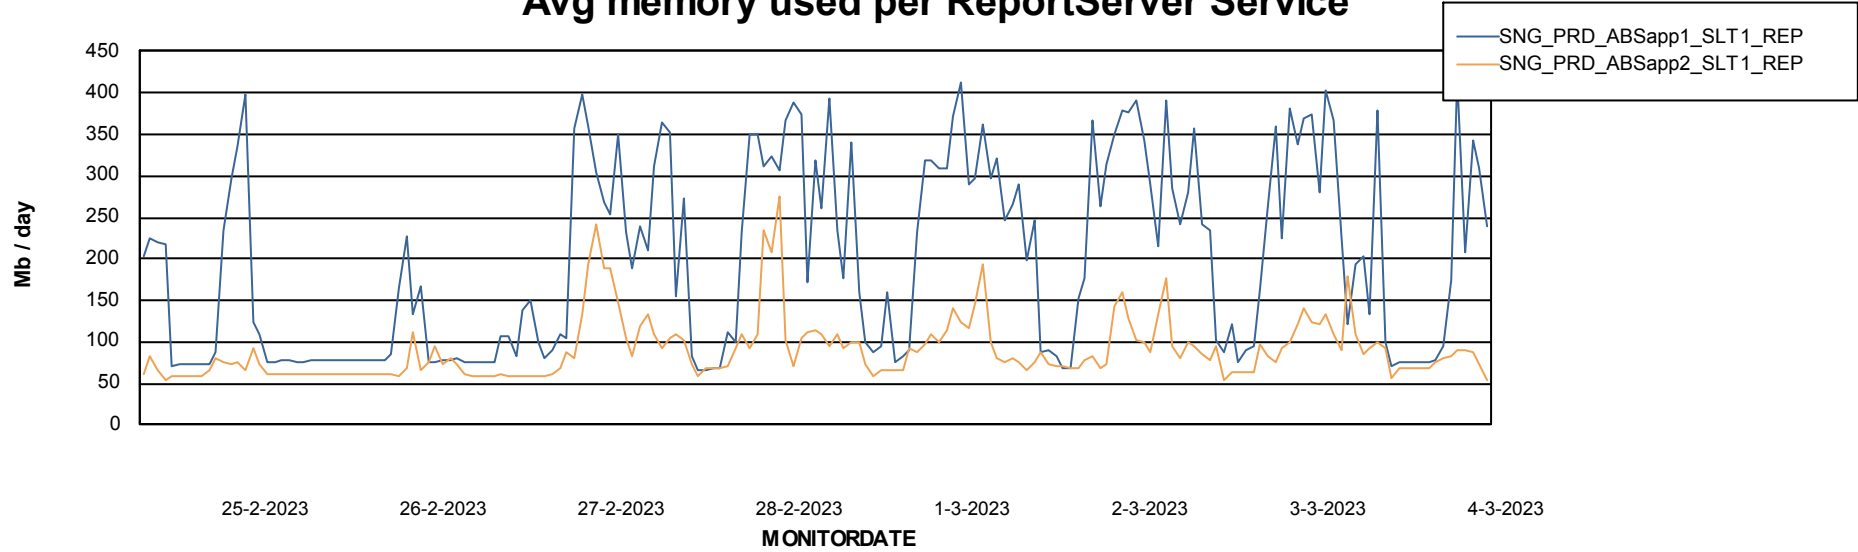

ABSSolute Application ReportServer Services

Avg memory used per ReportServer Service