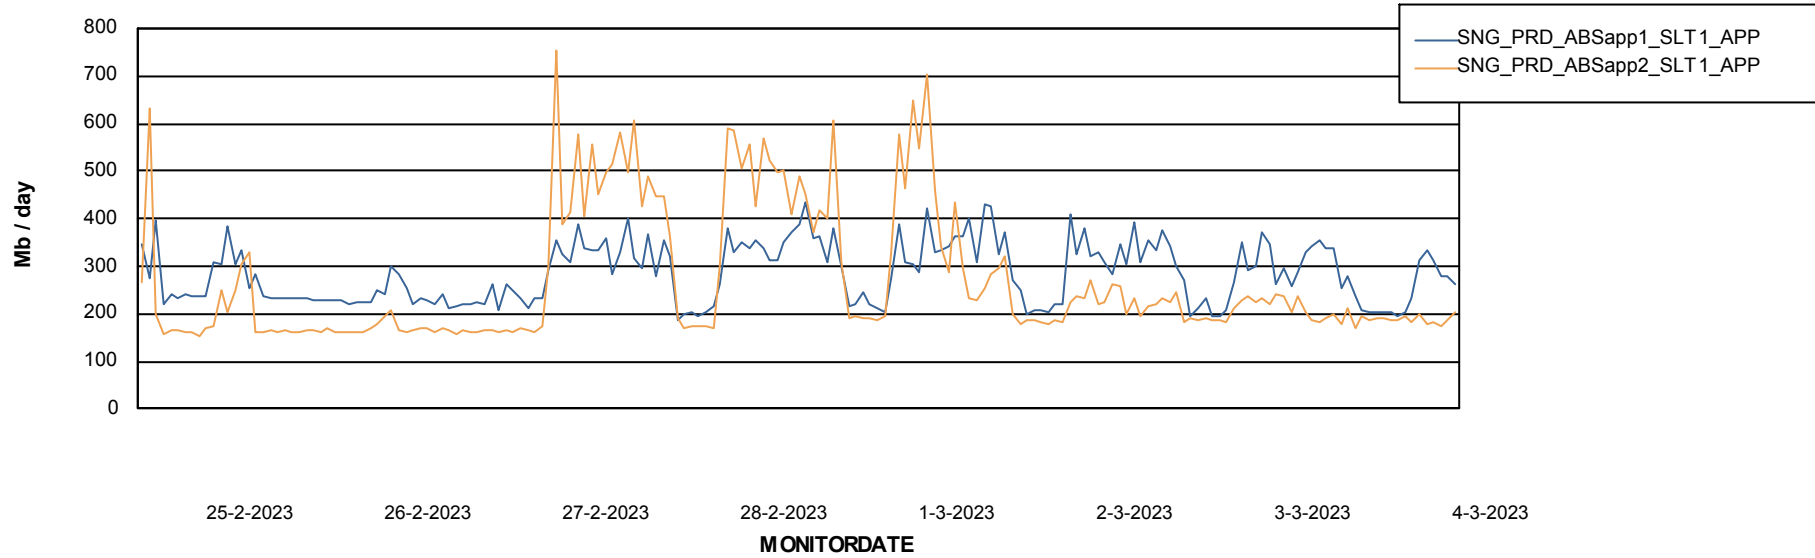

Database Performance SNG_PRD_ORACLE1

Weekly SLA Customer Report

Customer SNG_Production
 Database ID 70

DATABASE SIZE SNG_PRD_ORACLE1

Database growth over last month

Database Tablespace SNG_PRD_ORACLE1

Date	Tablespace Name	Filesize (Gb)	Usedsize (Gb)	Percentage free
4-3-2023	ABSDATA	54	38	30
	INDX	124	102	18
3-3-2023	ABSDATA	54	38	30
	INDX	124	102	18
2-3-2023	ABSDATA	54	38	30
	INDX	124	101	18
1-3-2023	ABSDATA	54	38	30
	INDX	124	101	18
28-2-2023	ABSDATA	54	38	30
	INDX	124	101	18
27-2-2023	ABSDATA	54	38	30
	INDX	124	101	18
26-2-2023	ABSDATA	54	38	30
	INDX	124	101	18

Weekly SLA Customer Report

Customer SNG_Production
Database ID 70

ABSSolute Application Server Services

Avg memory used per ABS Server Service

Avg users per day per ABS server

Weekly SLA Customer Report

Customer SNG_Production
Database ID 70