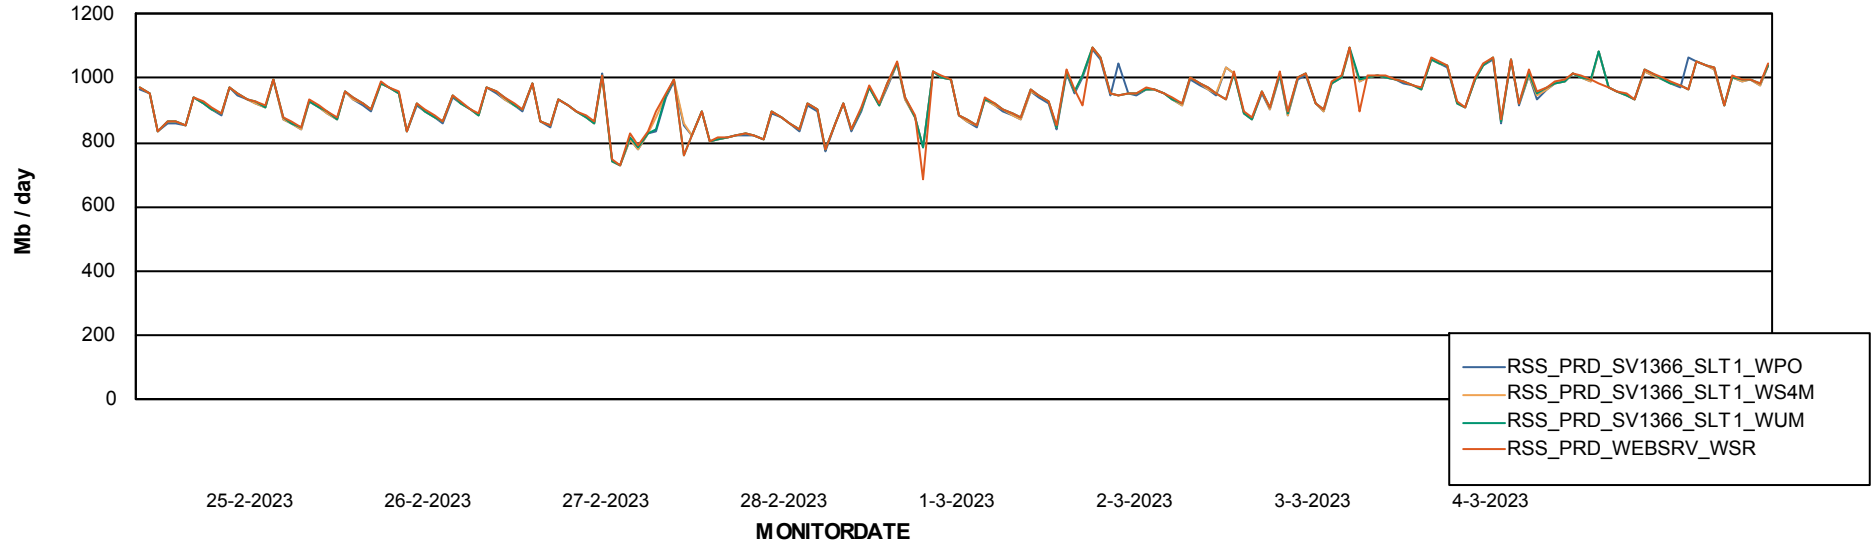

ABSSolute Web Component Services

Avg memory used per ABS Web component