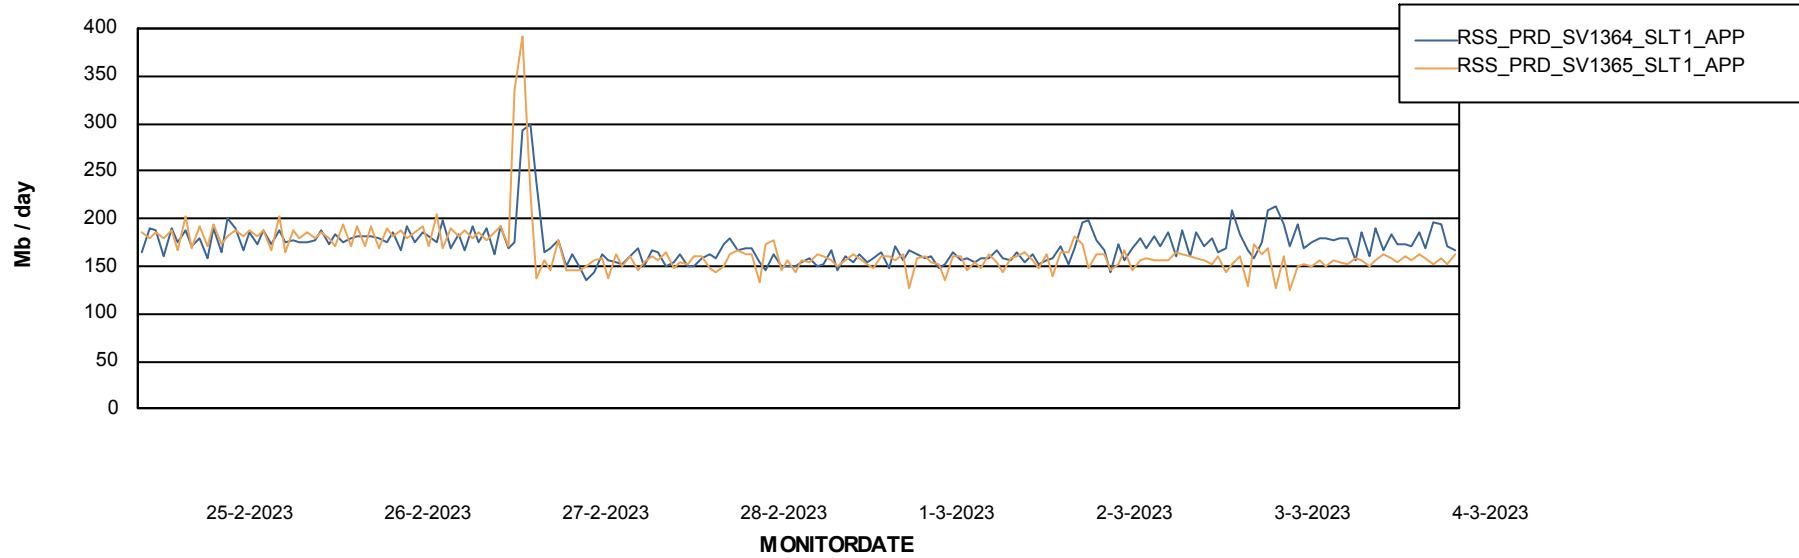

ABSSolute Application Server Services

Avg memory used per ABS Server Service