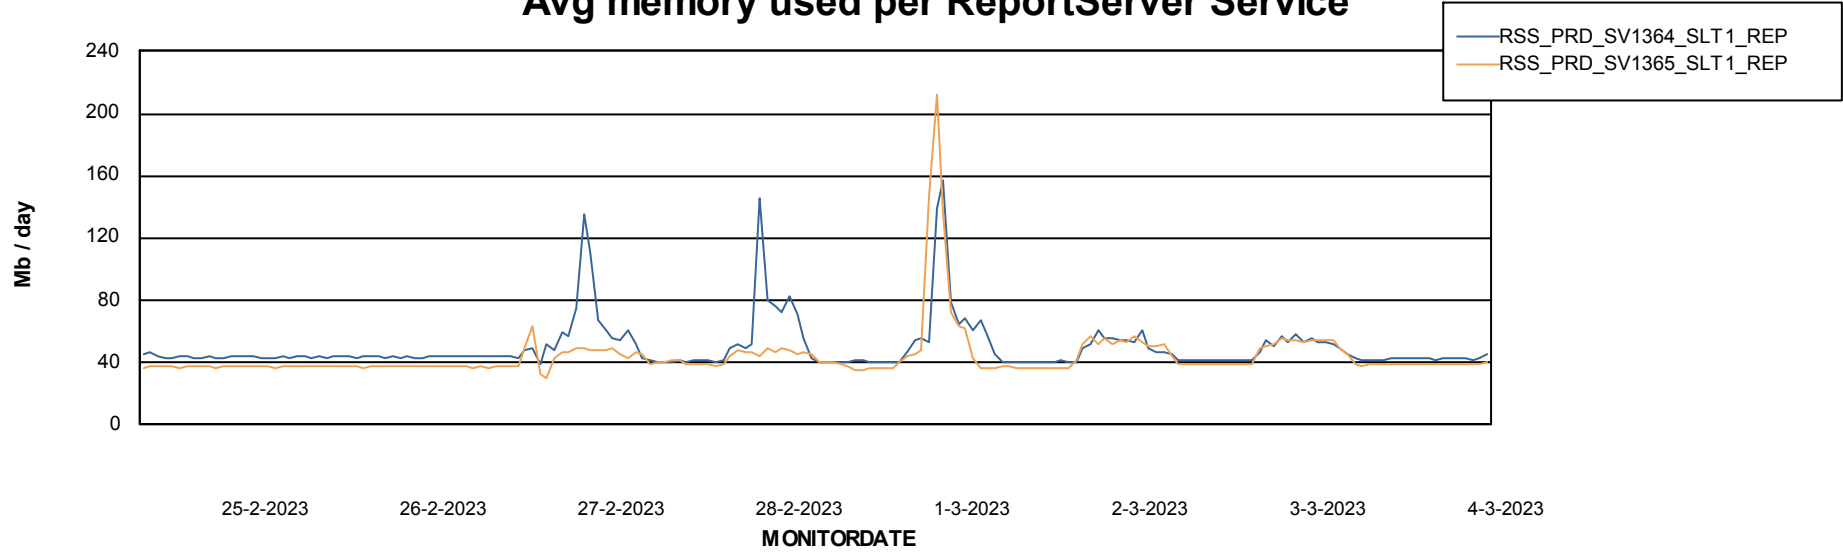

Avg memory used per ABS Server Service

Avg users per day per ABS server

Weekly SLA Customer Report

Customer RSS Production
Database ID 52

ABSSolute Application ReportServer Services

Avg memory used per ReportServer Service

Weekly SLA Customer Report

Customer RSS Production
Database ID 52

ABSSolute Web Component Services

Avg memory used per ABS Web component

Weekly SLA Customer Report

Customer RSS Production
Database ID 52

Disaster per ABS component